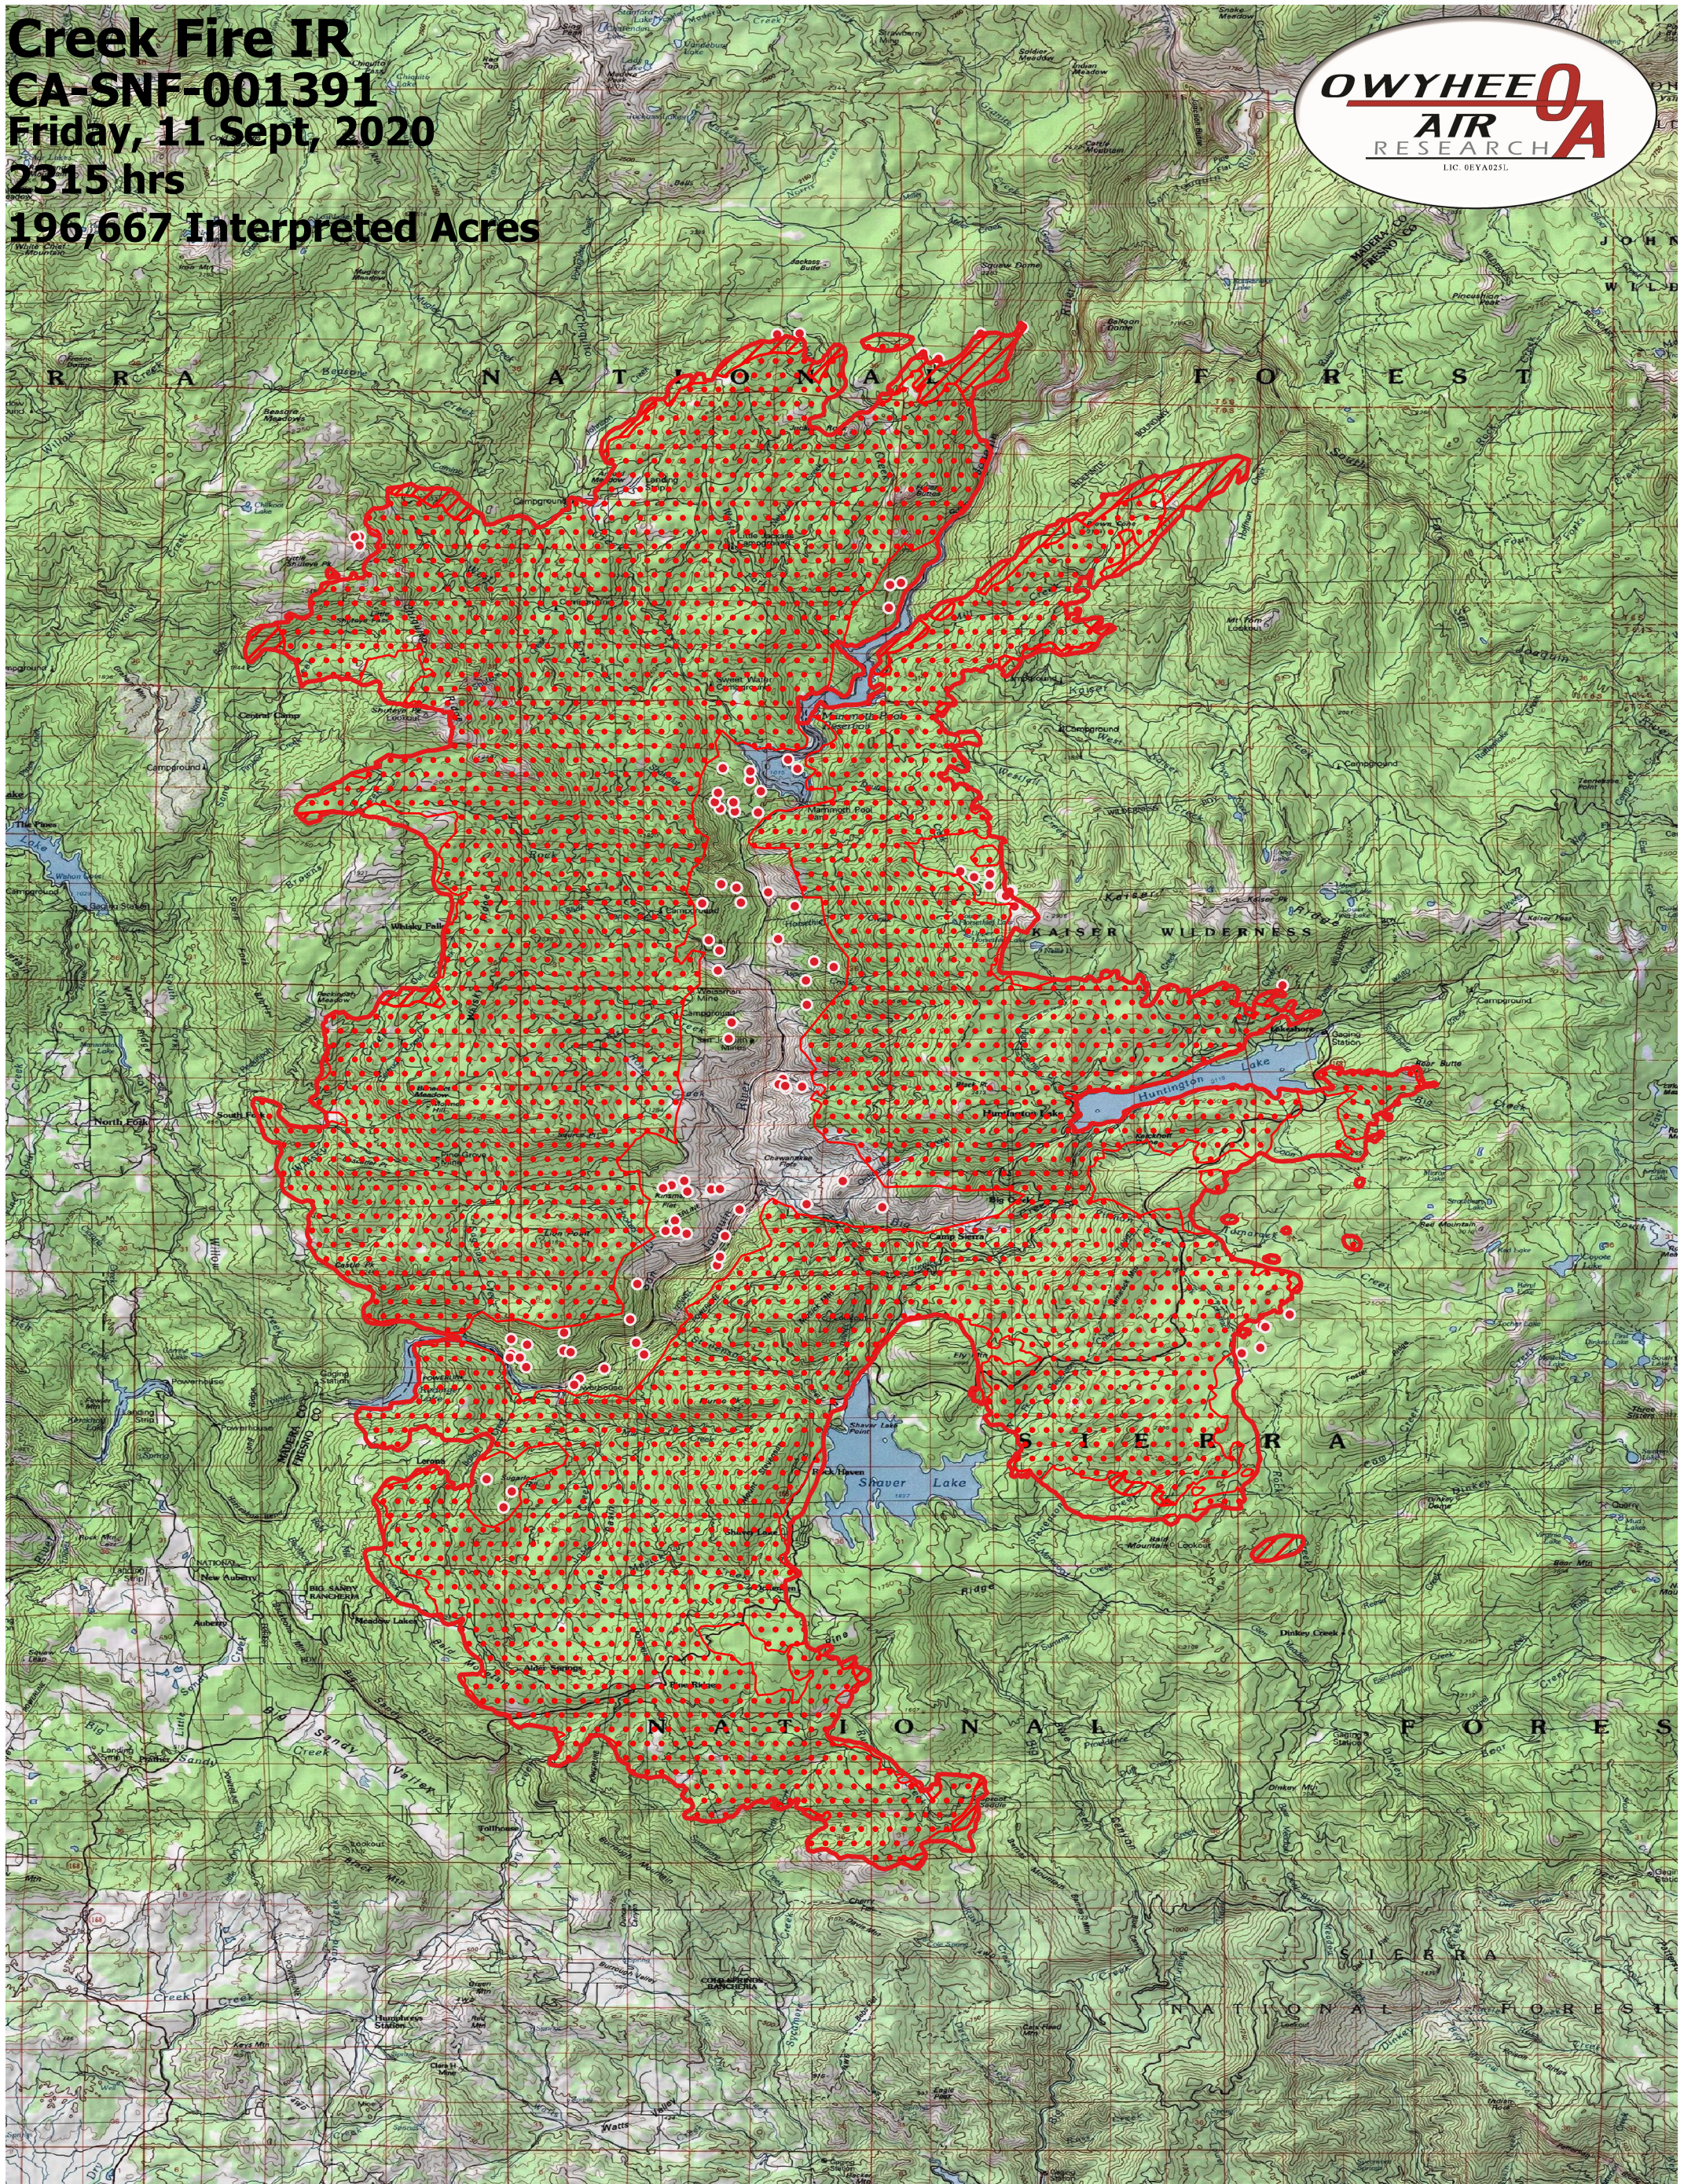

Creek Fire IR
CA-SNF-001391
Friday, 11 Sept, 2020
2315 hrs
196,667 Interpreted Acres

- Legend**
- Burn Perimeter
 - Intense Heat
 - Scattered Heat
 - Isolated Heat

Scale: 1:160,000 3 0 3 6 9 12 15 km

Projection: WGS 84