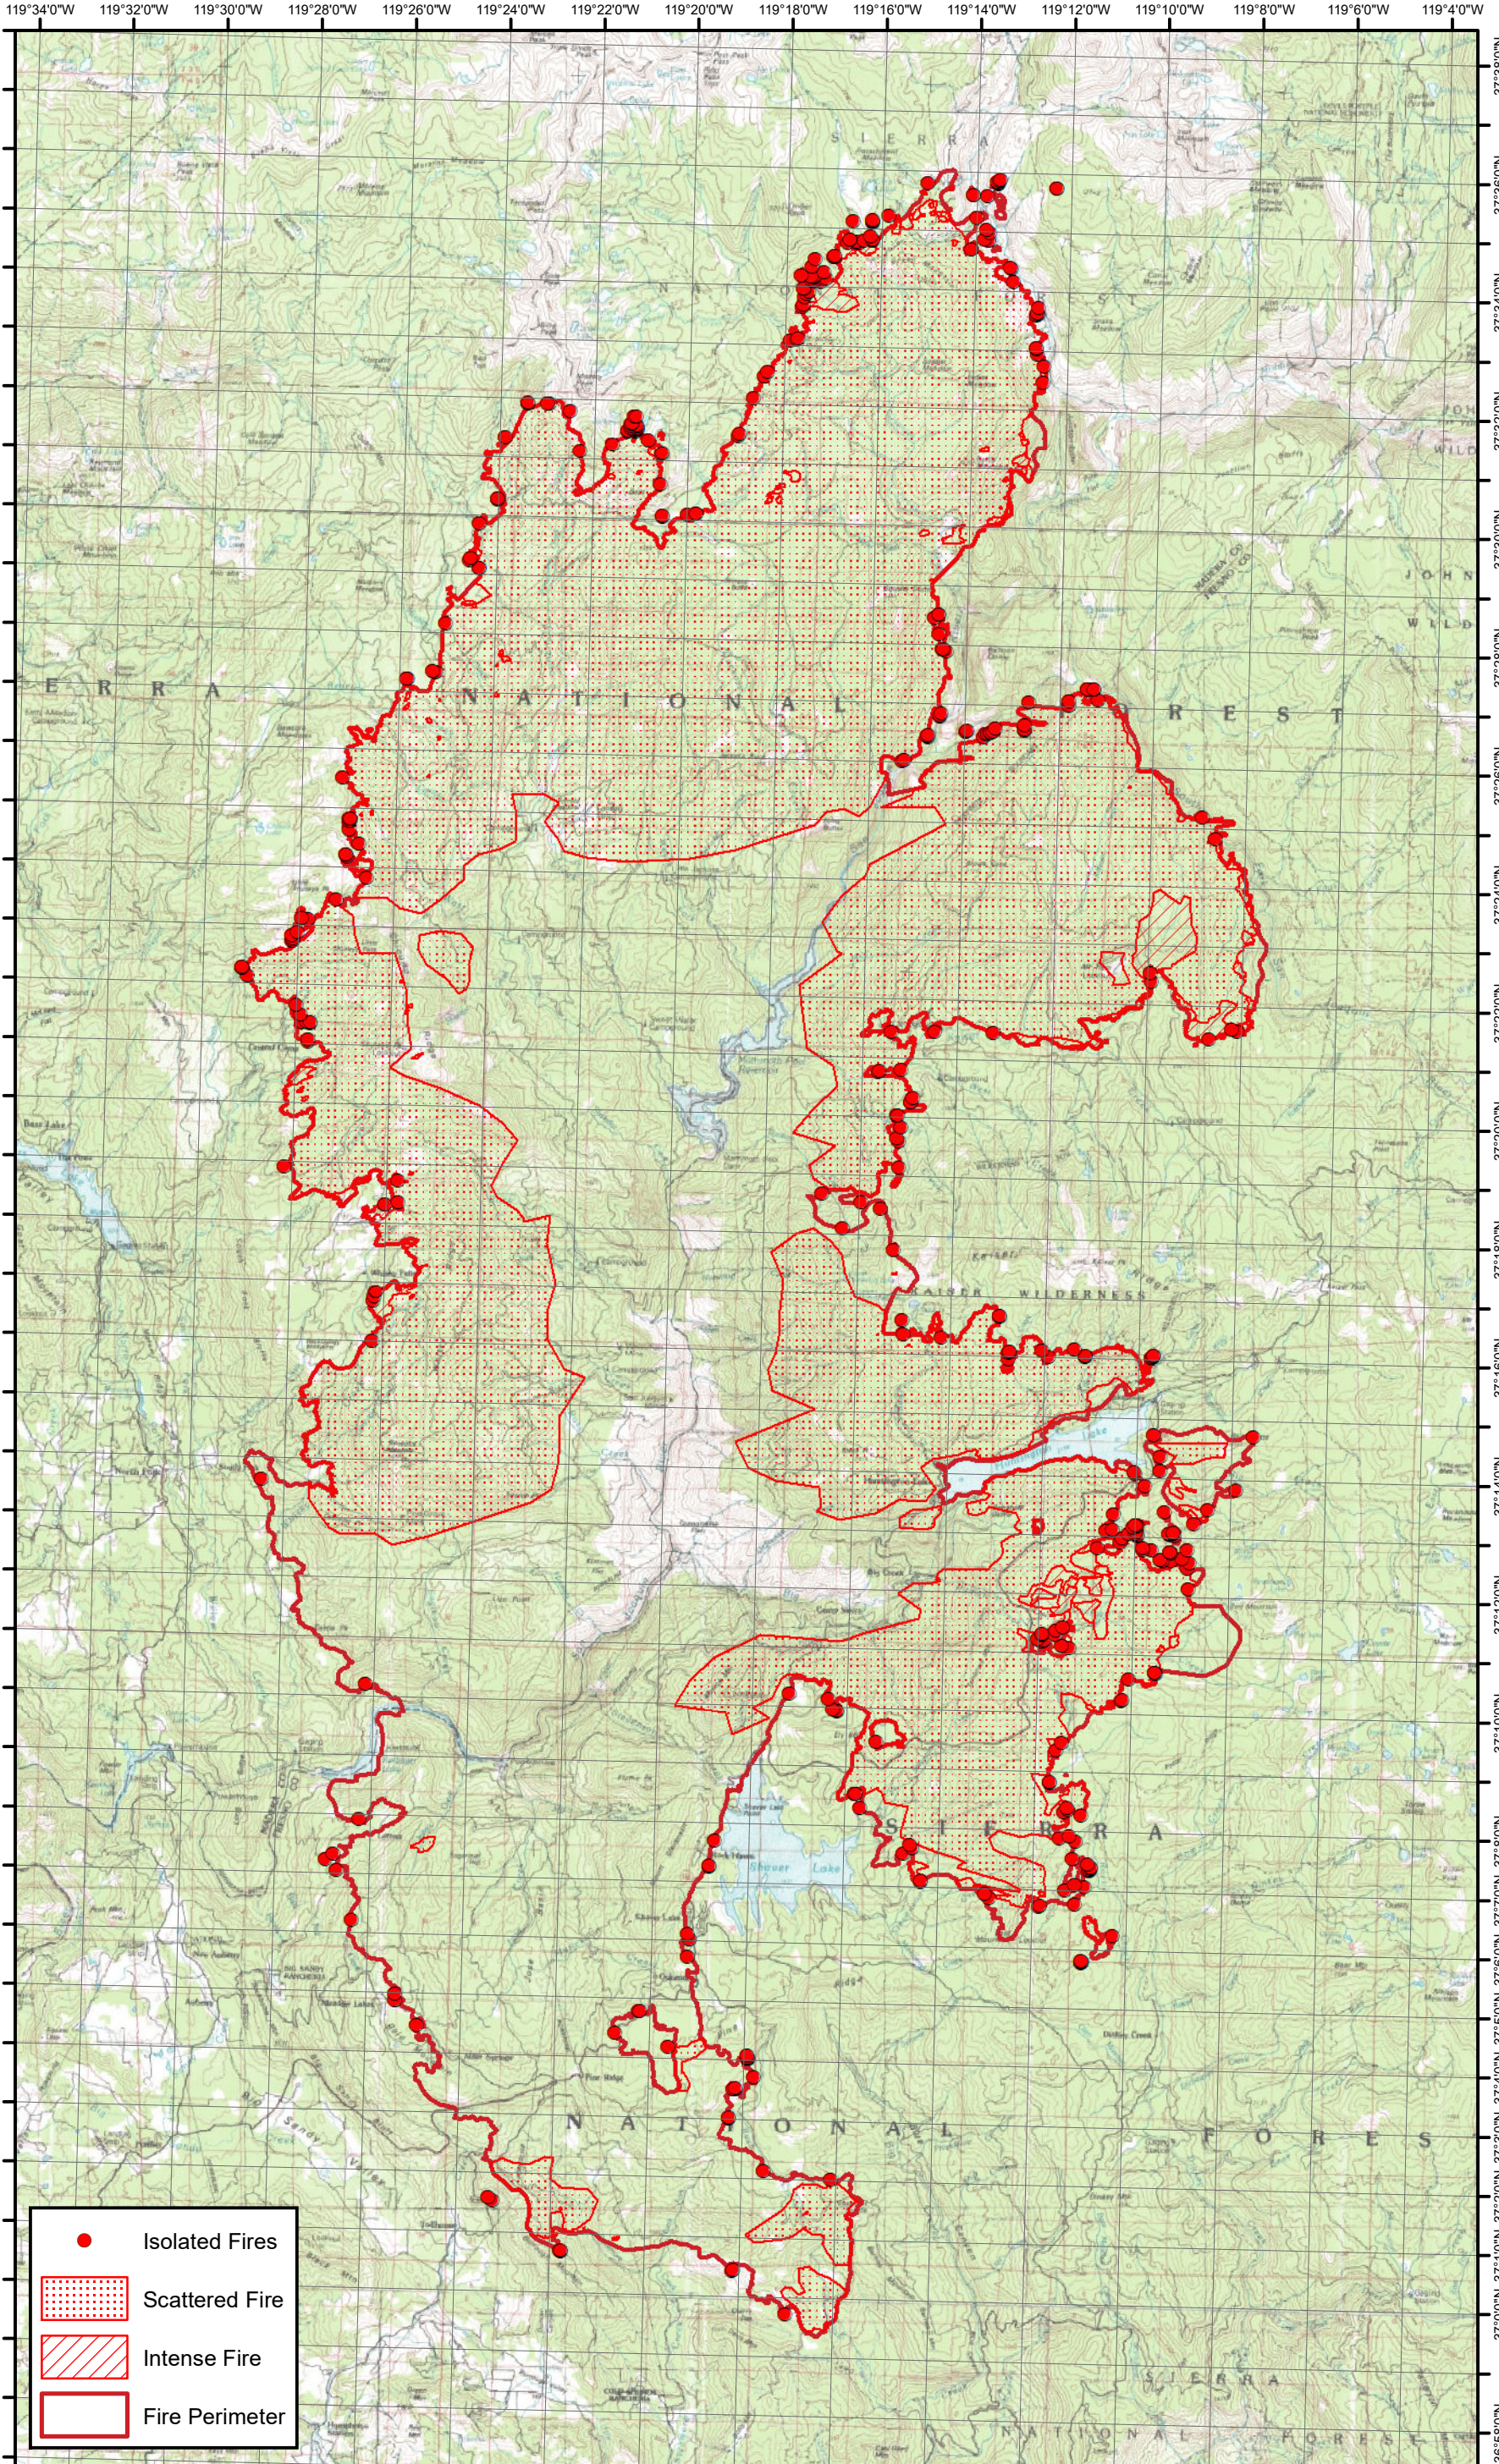

Creek Wildfire
Sierra NF
35 miles northeast of Clovis, CA

20 Sep 2020
c. 0400 UTC
Estimated 278,368 Acres

	Isolated Fires
	Scattered Fire
	Intense Fire
	Fire Perimeter

Map created with USGS 100K Quads; Projection: WGS 1984 UTM Zone 11N