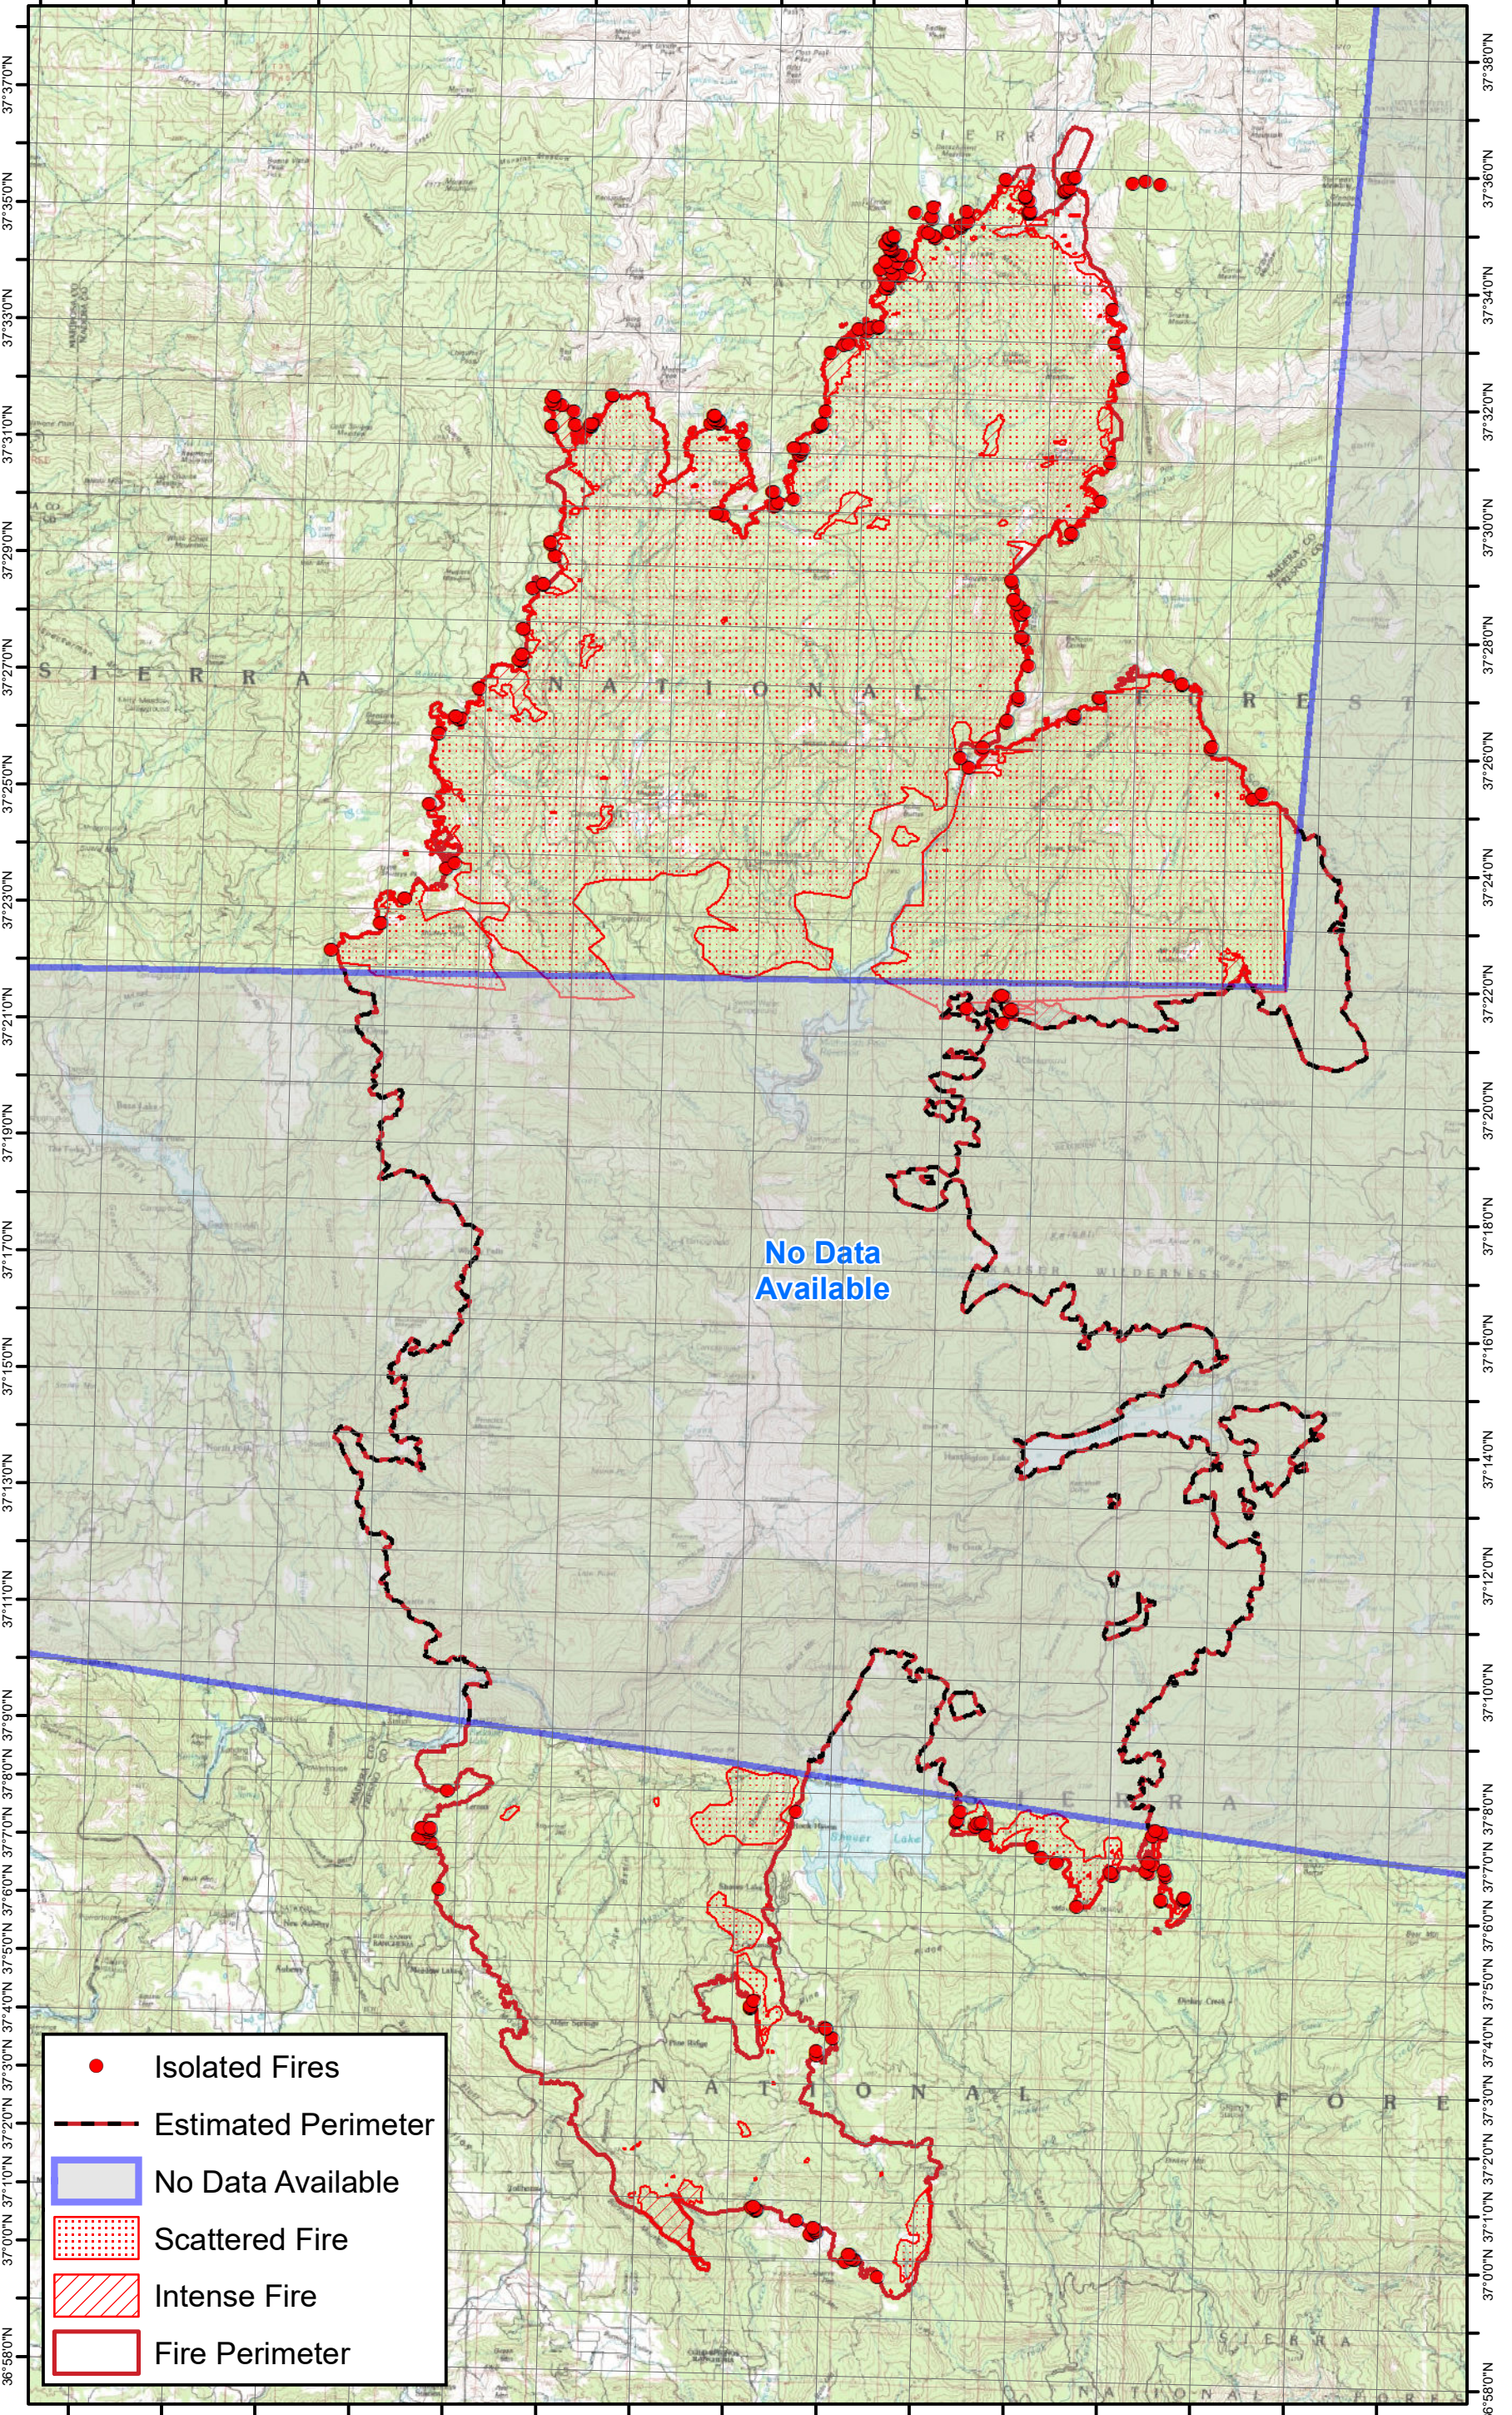

Creek Wildfire  
Sierra NF  
35 miles northeast of Clovis, CA

22 Sep 2020  
c. 0630 UTC  
Estimated 283,724 Acres

119°36'0"W 119°34'0"W 119°32'0"W 119°30'0"W 119°28'0"W 119°26'0"W 119°24'0"W 119°22'0"W 119°20'0"W 119°18'0"W 119°16'0"W 119°14'0"W 119°12'0"W 119°10'0"W 119°8'0"W 119°6'0"W

No Data Available

- Isolated Fires
- Estimated Perimeter
- No Data Available
- ▤ Scattered Fire
- ▨ Intense Fire
- Fire Perimeter

00.51 2 3 4 5 6 7 8 9 10 11 12 13 14 15 16 17 18 19 20 21 22 23 24 25 Miles

Map created with USGS 100K Quads; Projection: WGS 1984 UTM Zone 11N