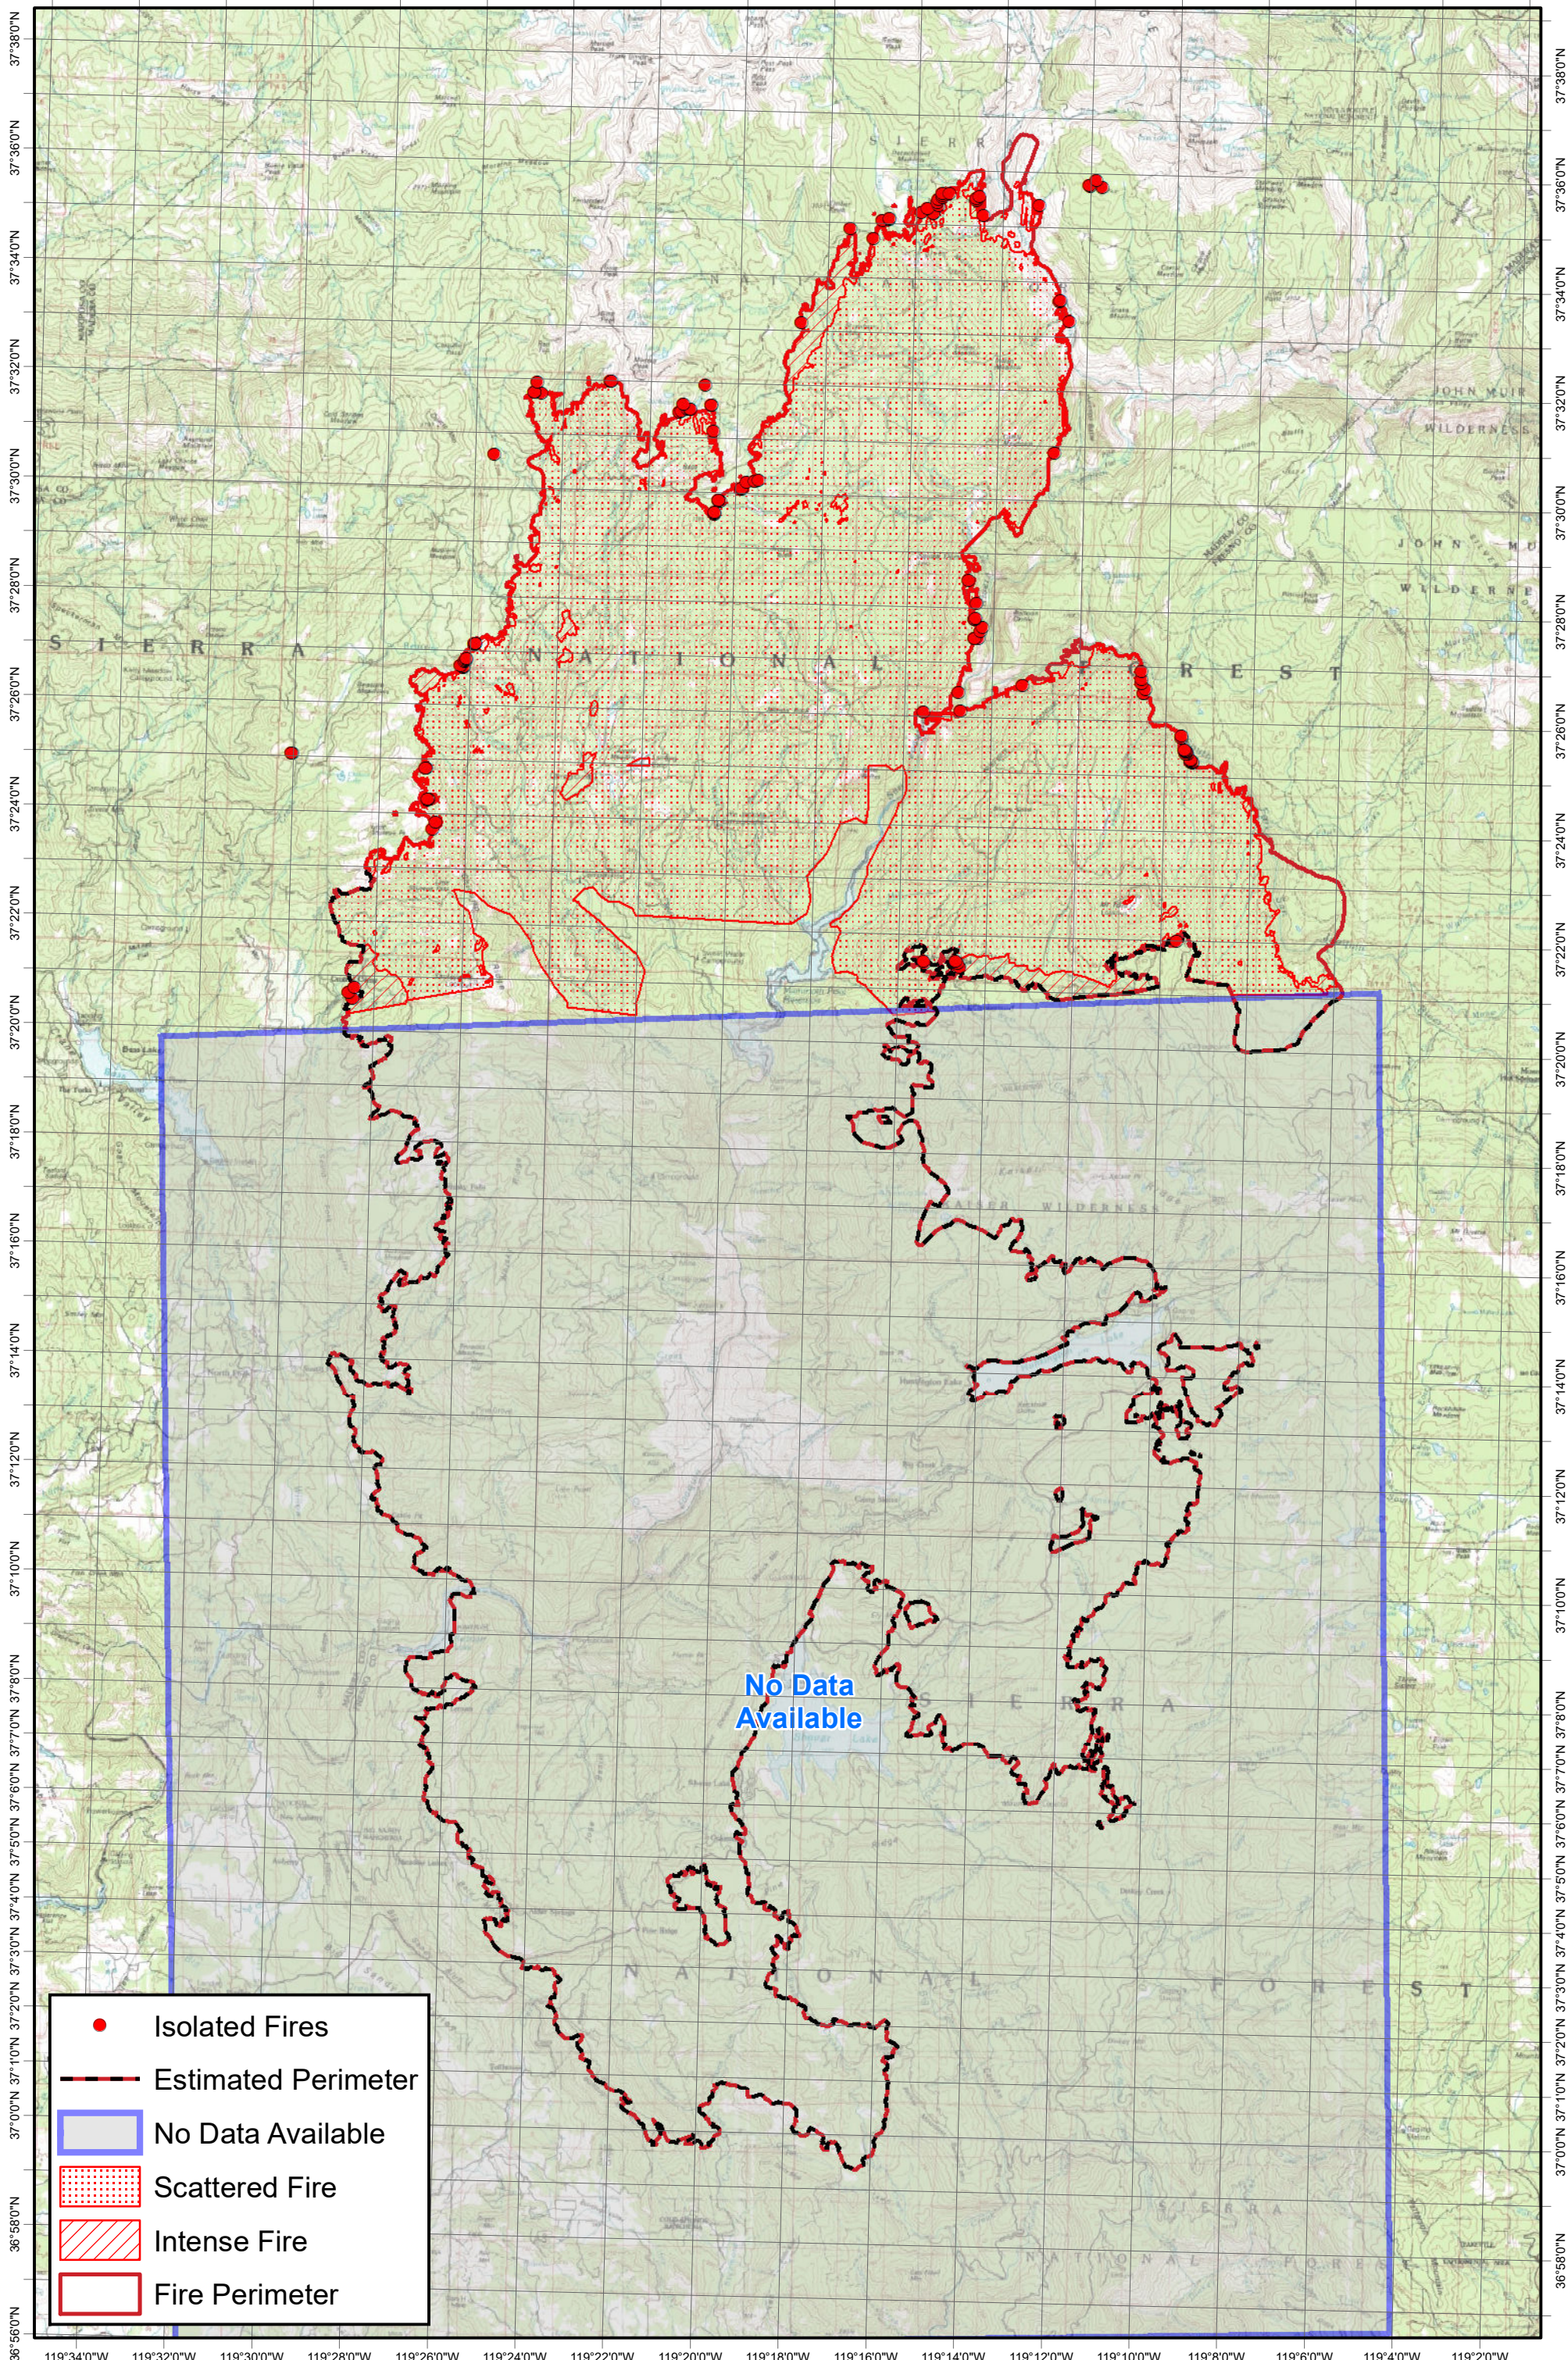

119°36'0"W 119°34'0"W 119°32'0"W 119°30'0"W 119°28'0"W 119°26'0"W 119°24'0"W 119°22'0"W 119°20'0"W 119°18'0"W 119°16'0"W 119°14'0"W 119°12'0"W 119°10'0"W 119°8'0"W 119°6'0"W 119°4'0"W 119°2'0"W

No Data Available

- Isolated Fires
- Estimated Perimeter
- ▭ No Data Available
- ▨ Scattered Fire
- ▩ Intense Fire
- ▭ Fire Perimeter

0 0.5 1 2 3 4 5 6 7 8 9 10 11 12 13 14 15 Miles