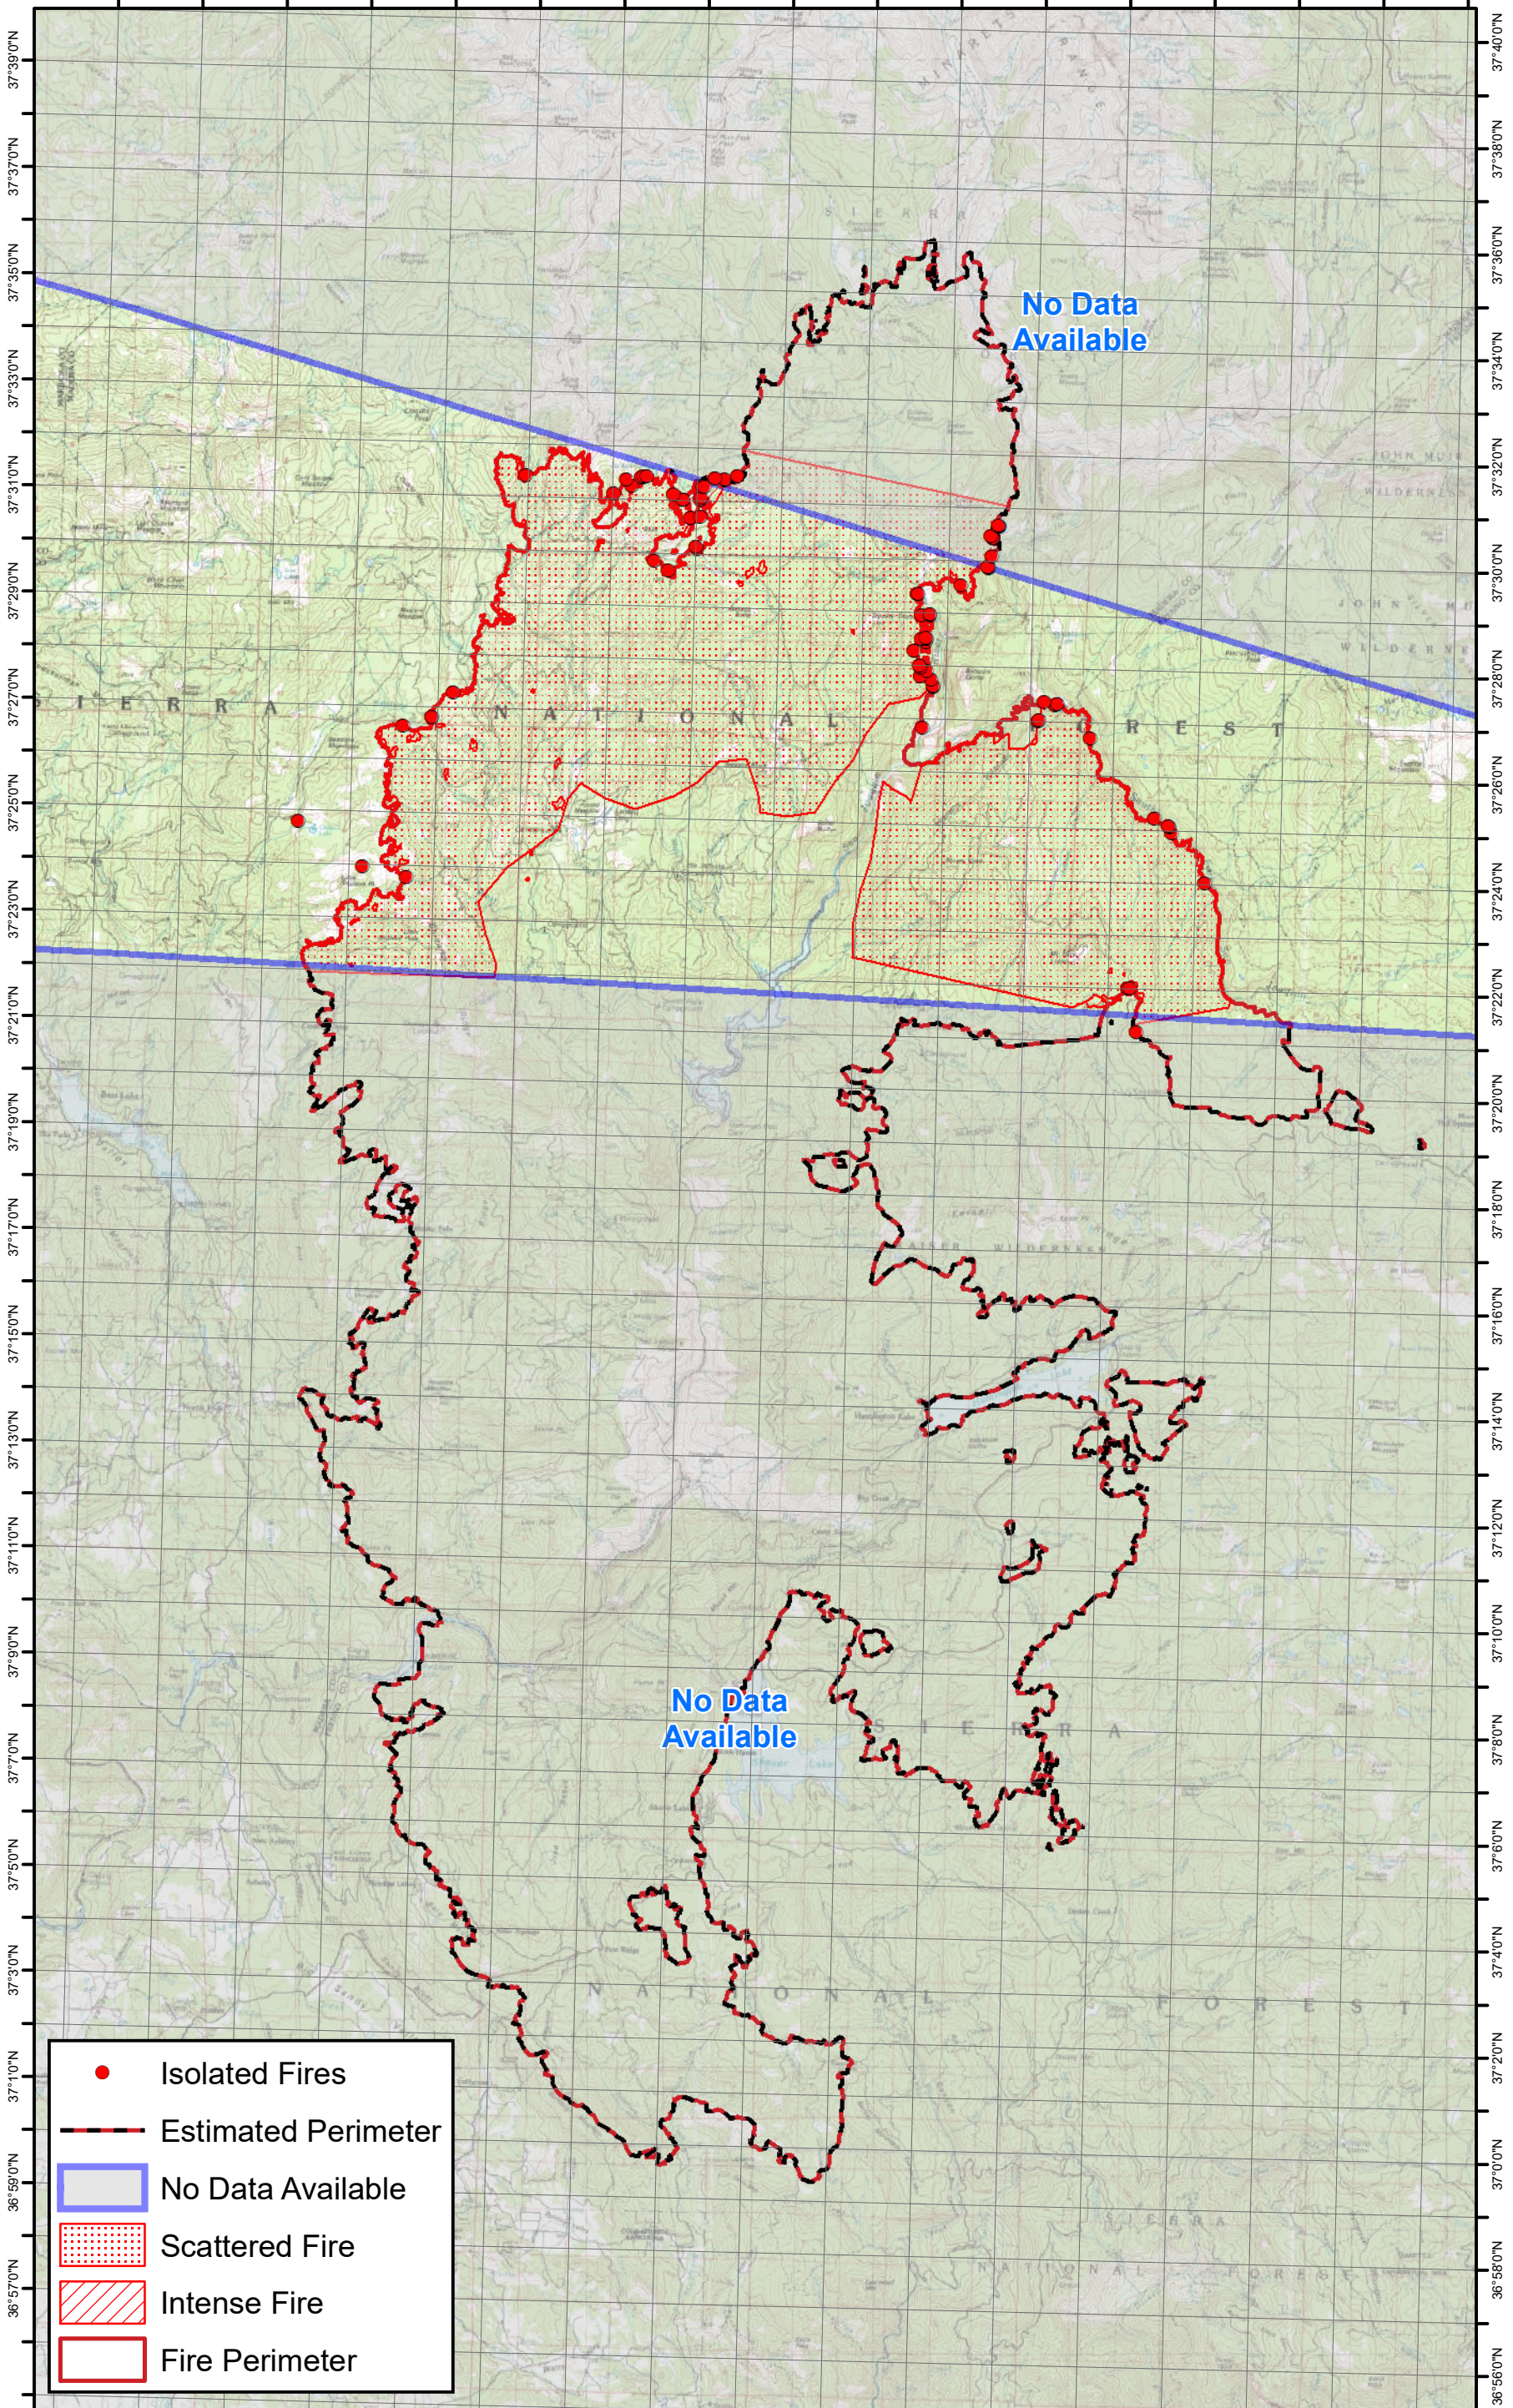

119°34'0"W 119°32'0"W 119°30'0"W 119°28'0"W 119°26'0"W 119°24'0"W 119°22'0"W 119°20'0"W 119°18'0"W 119°16'0"W 119°14'0"W 119°12'0"W 119°10'0"W 119°8'0"W 119°6'0"W 119°4'0"W 119°2'0"W

No Data Available

No Data Available

- Isolated Fires
- Estimated Perimeter
- No Data Available
- ▨ Scattered Fire
- ▩ Intense Fire
- Fire Perimeter

00.51 2 3 4 5 6 7 8 9 10 11 12 13 14 15 16 17 18 19 20 21 22 23 24 25 Miles