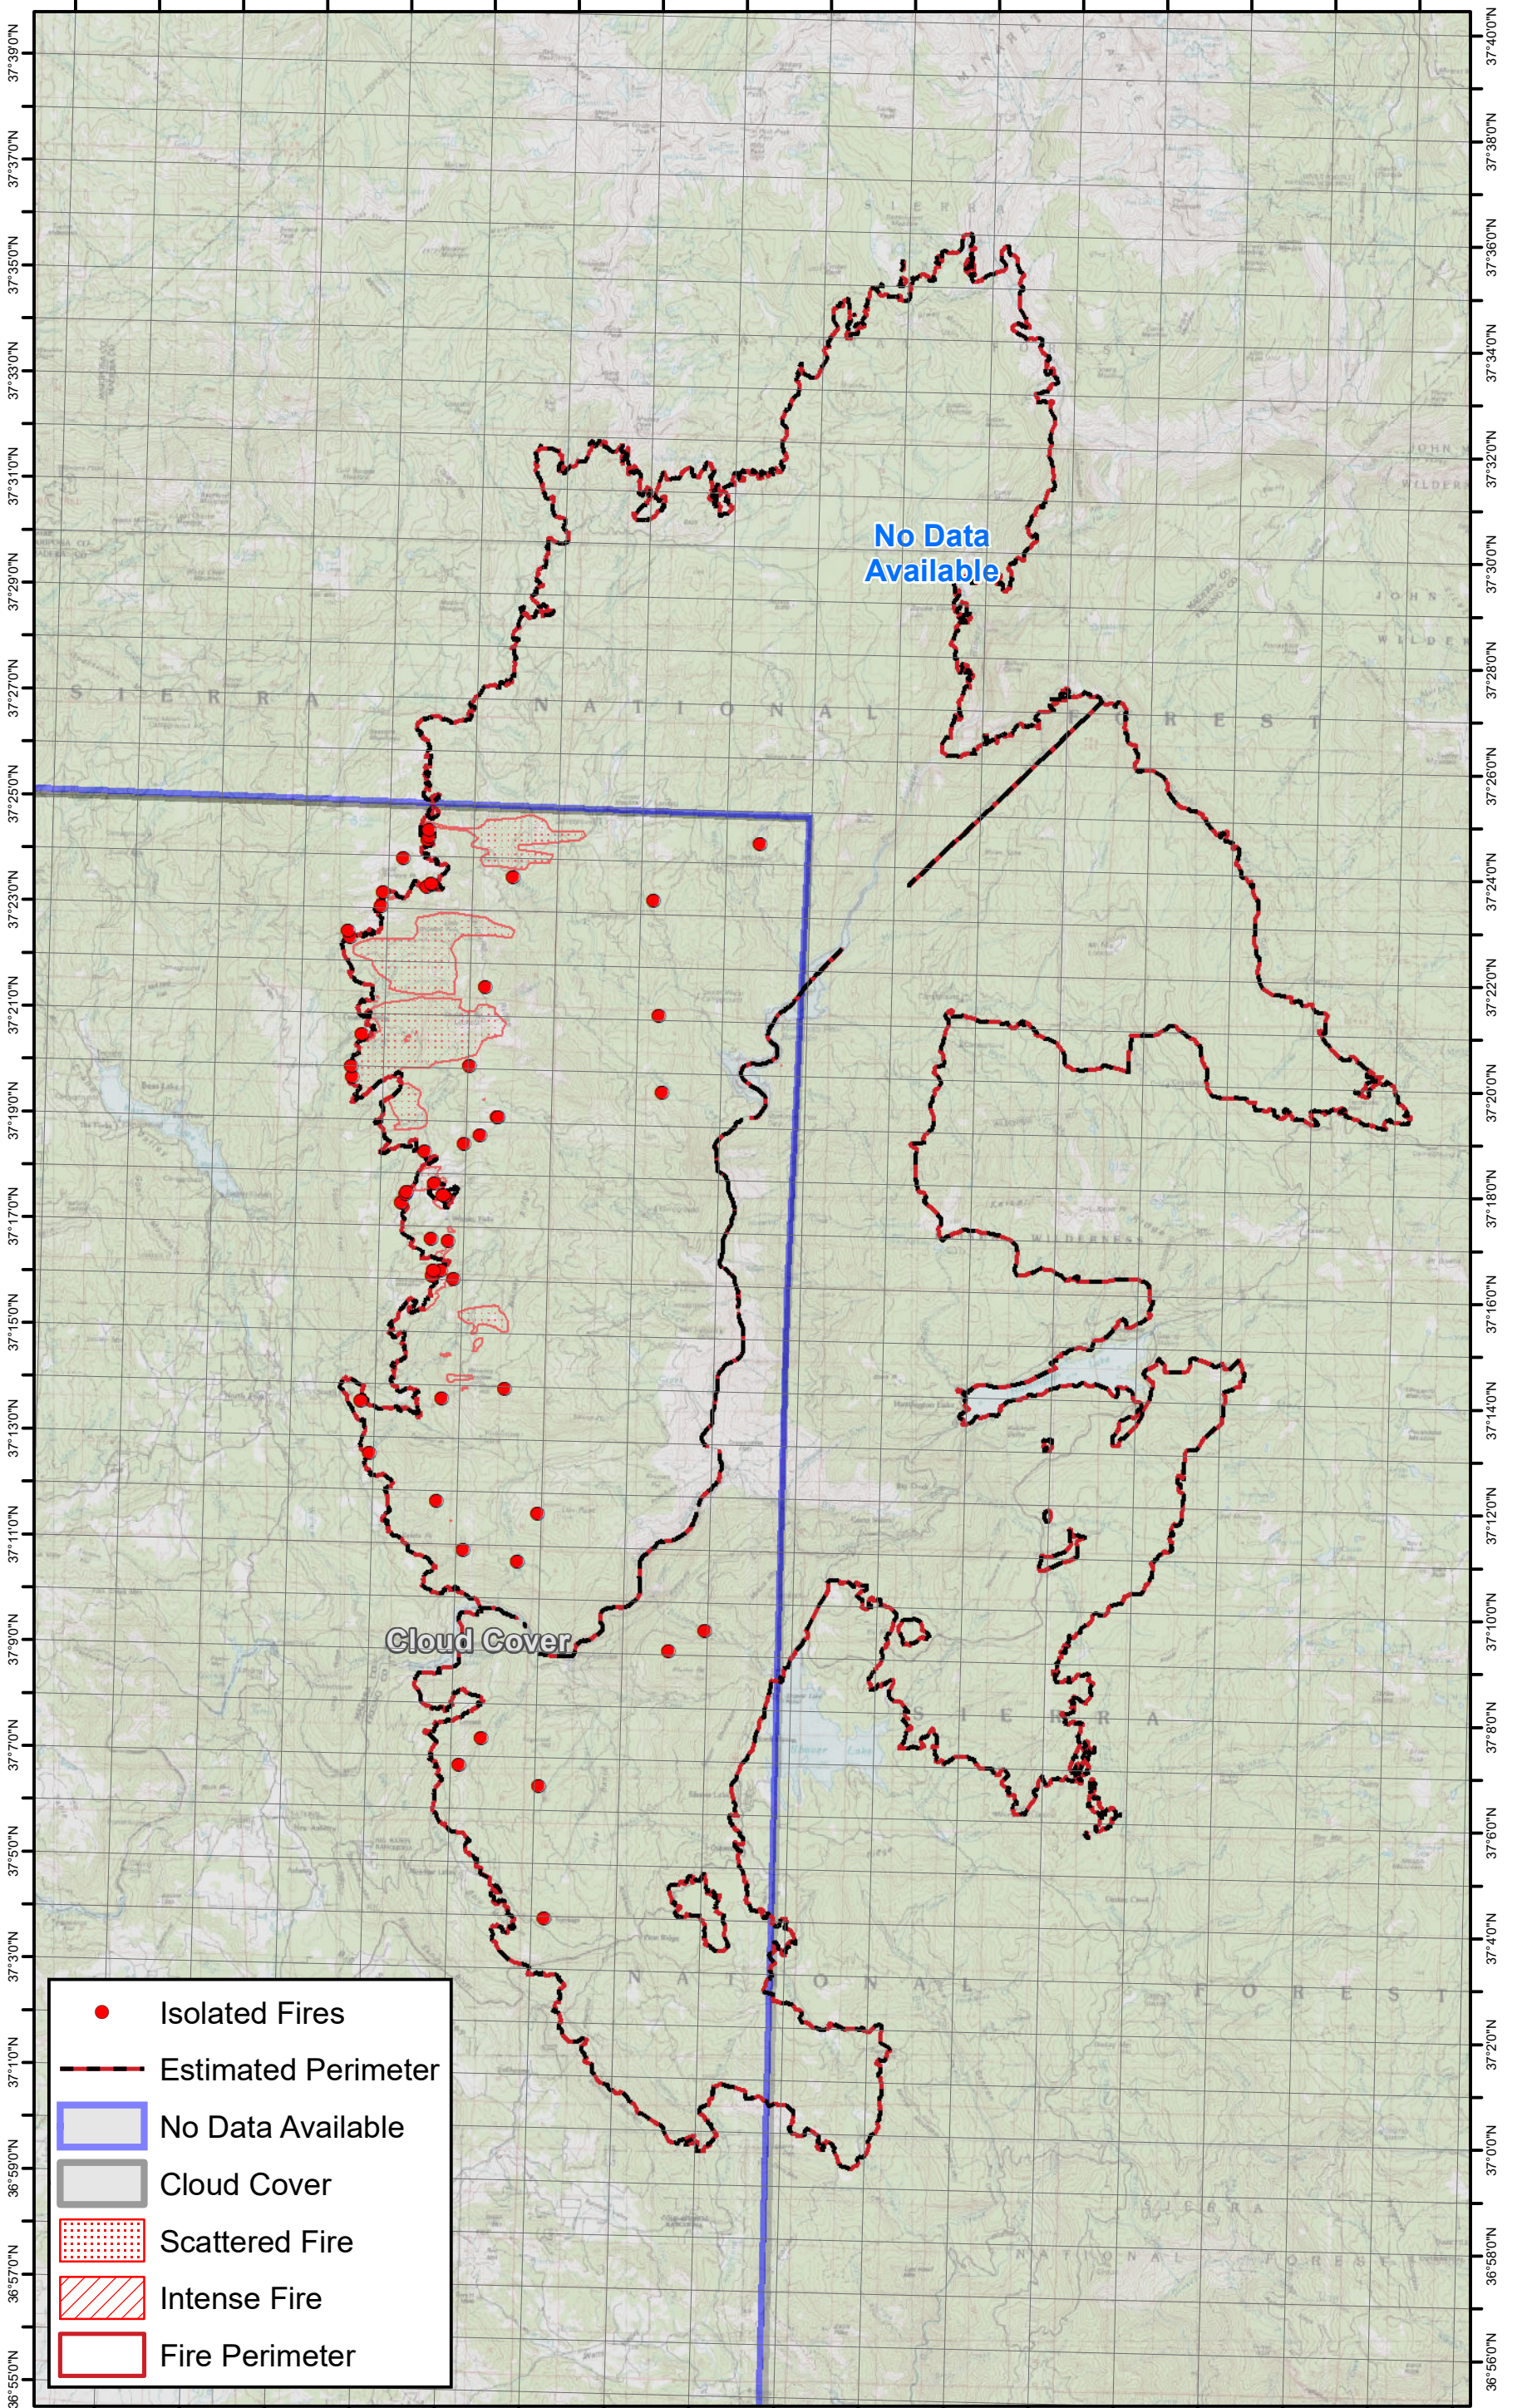

119°36'0"W 119°34'0"W 119°32'0"W 119°30'0"W 119°28'0"W 119°26'0"W 119°24'0"W 119°22'0"W 119°20'0"W 119°18'0"W 119°16'0"W 119°14'0"W 119°12'0"W 119°10'0"W 119°8'0"W 119°6'0"W 119°4'0"W

No Data Available

Cloud Cover

- Isolated Fires
- Estimated Perimeter
- No Data Available
- Cloud Cover
- ▤ Scattered Fire
- ▨ Intense Fire
- Fire Perimeter