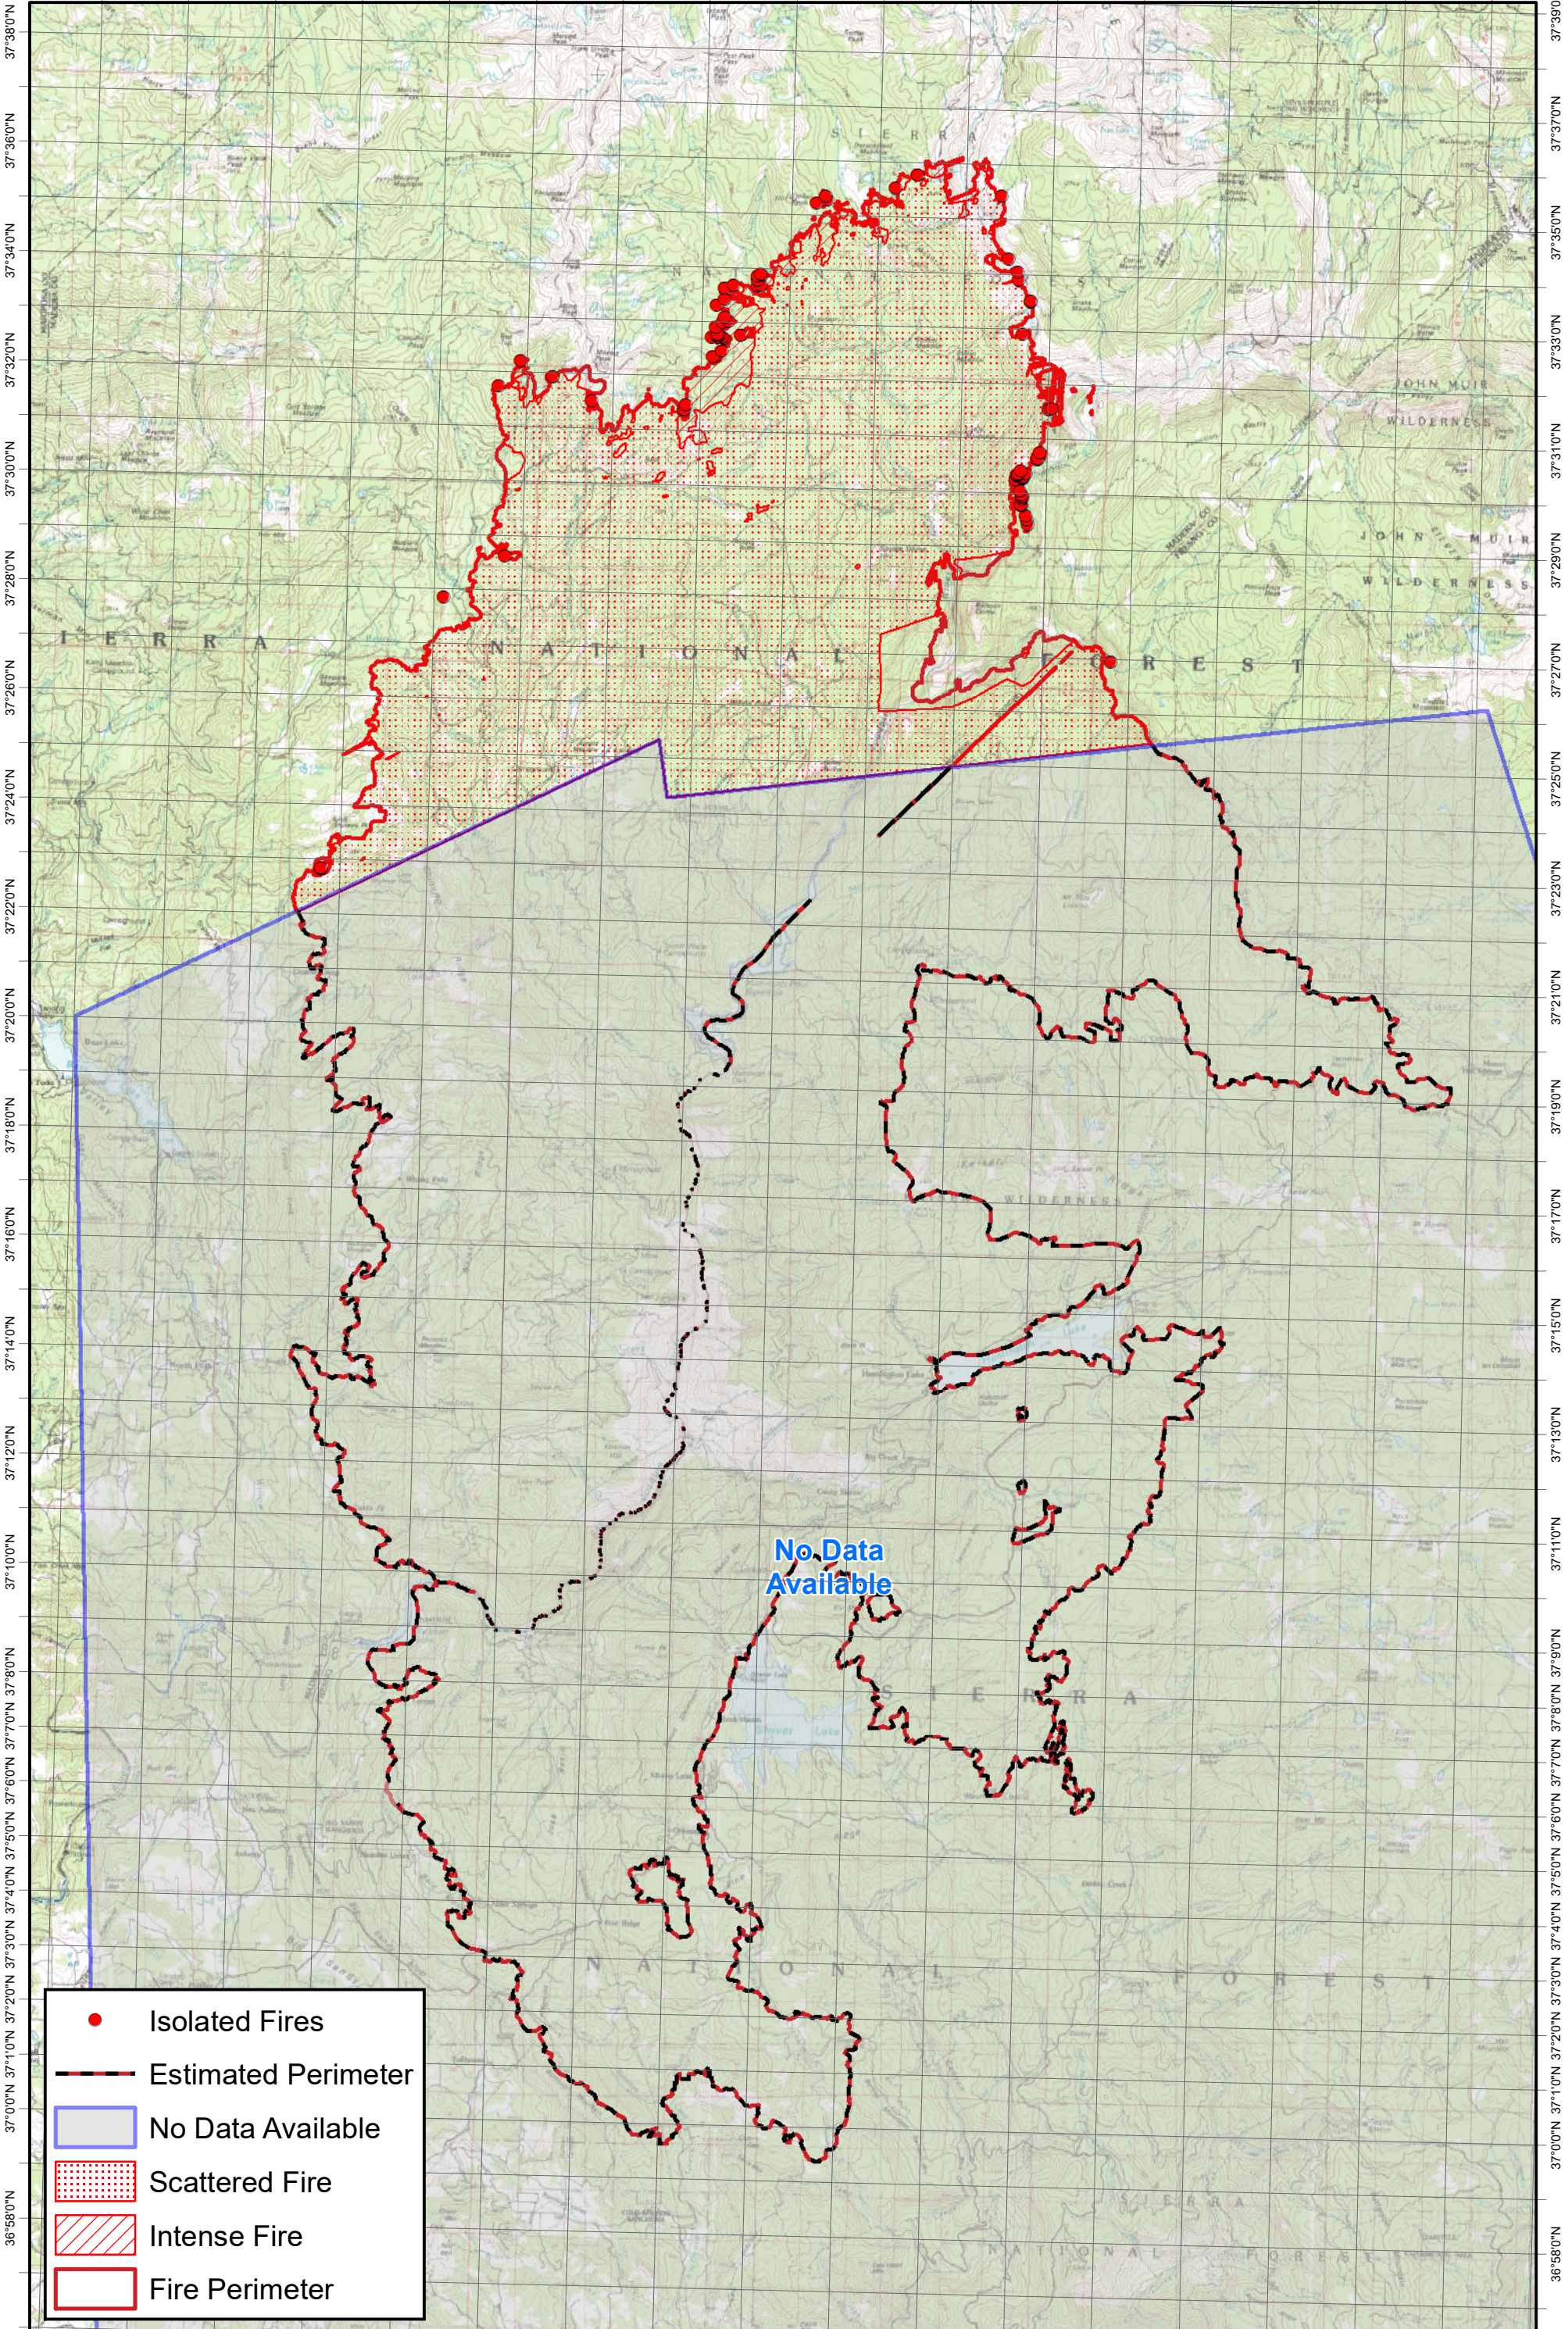

119°34'0"W 119°32'0"W 119°30'0"W 119°28'0"W 119°26'0"W 119°24'0"W 119°22'0"W 119°20'0"W 119°18'0"W 119°16'0"W 119°14'0"W 119°12'0"W 119°10'0"W 119°8'0"W 119°6'0"W 119°4'0"W 119°2'0"W

No Data Available

- Isolated Fires
- Estimated Perimeter
- No Data Available
- ▤ Scattered Fire
- ▨ Intense Fire
- ▭ Fire Perimeter

119°34'0"W 119°32'0"W 119°30'0"W 119°28'0"W 119°26'0"W 119°24'0"W 119°22'0"W 119°20'0"W 119°18'0"W 119°16'0"W 119°14'0"W 119°12'0"W 119°10'0"W 119°8'0"W 119°6'0"W 119°4'0"W 119°2'0"W

0 0.5 1 2 3 4 5 6 7 8 9 10 11 12 13 14 15 Miles