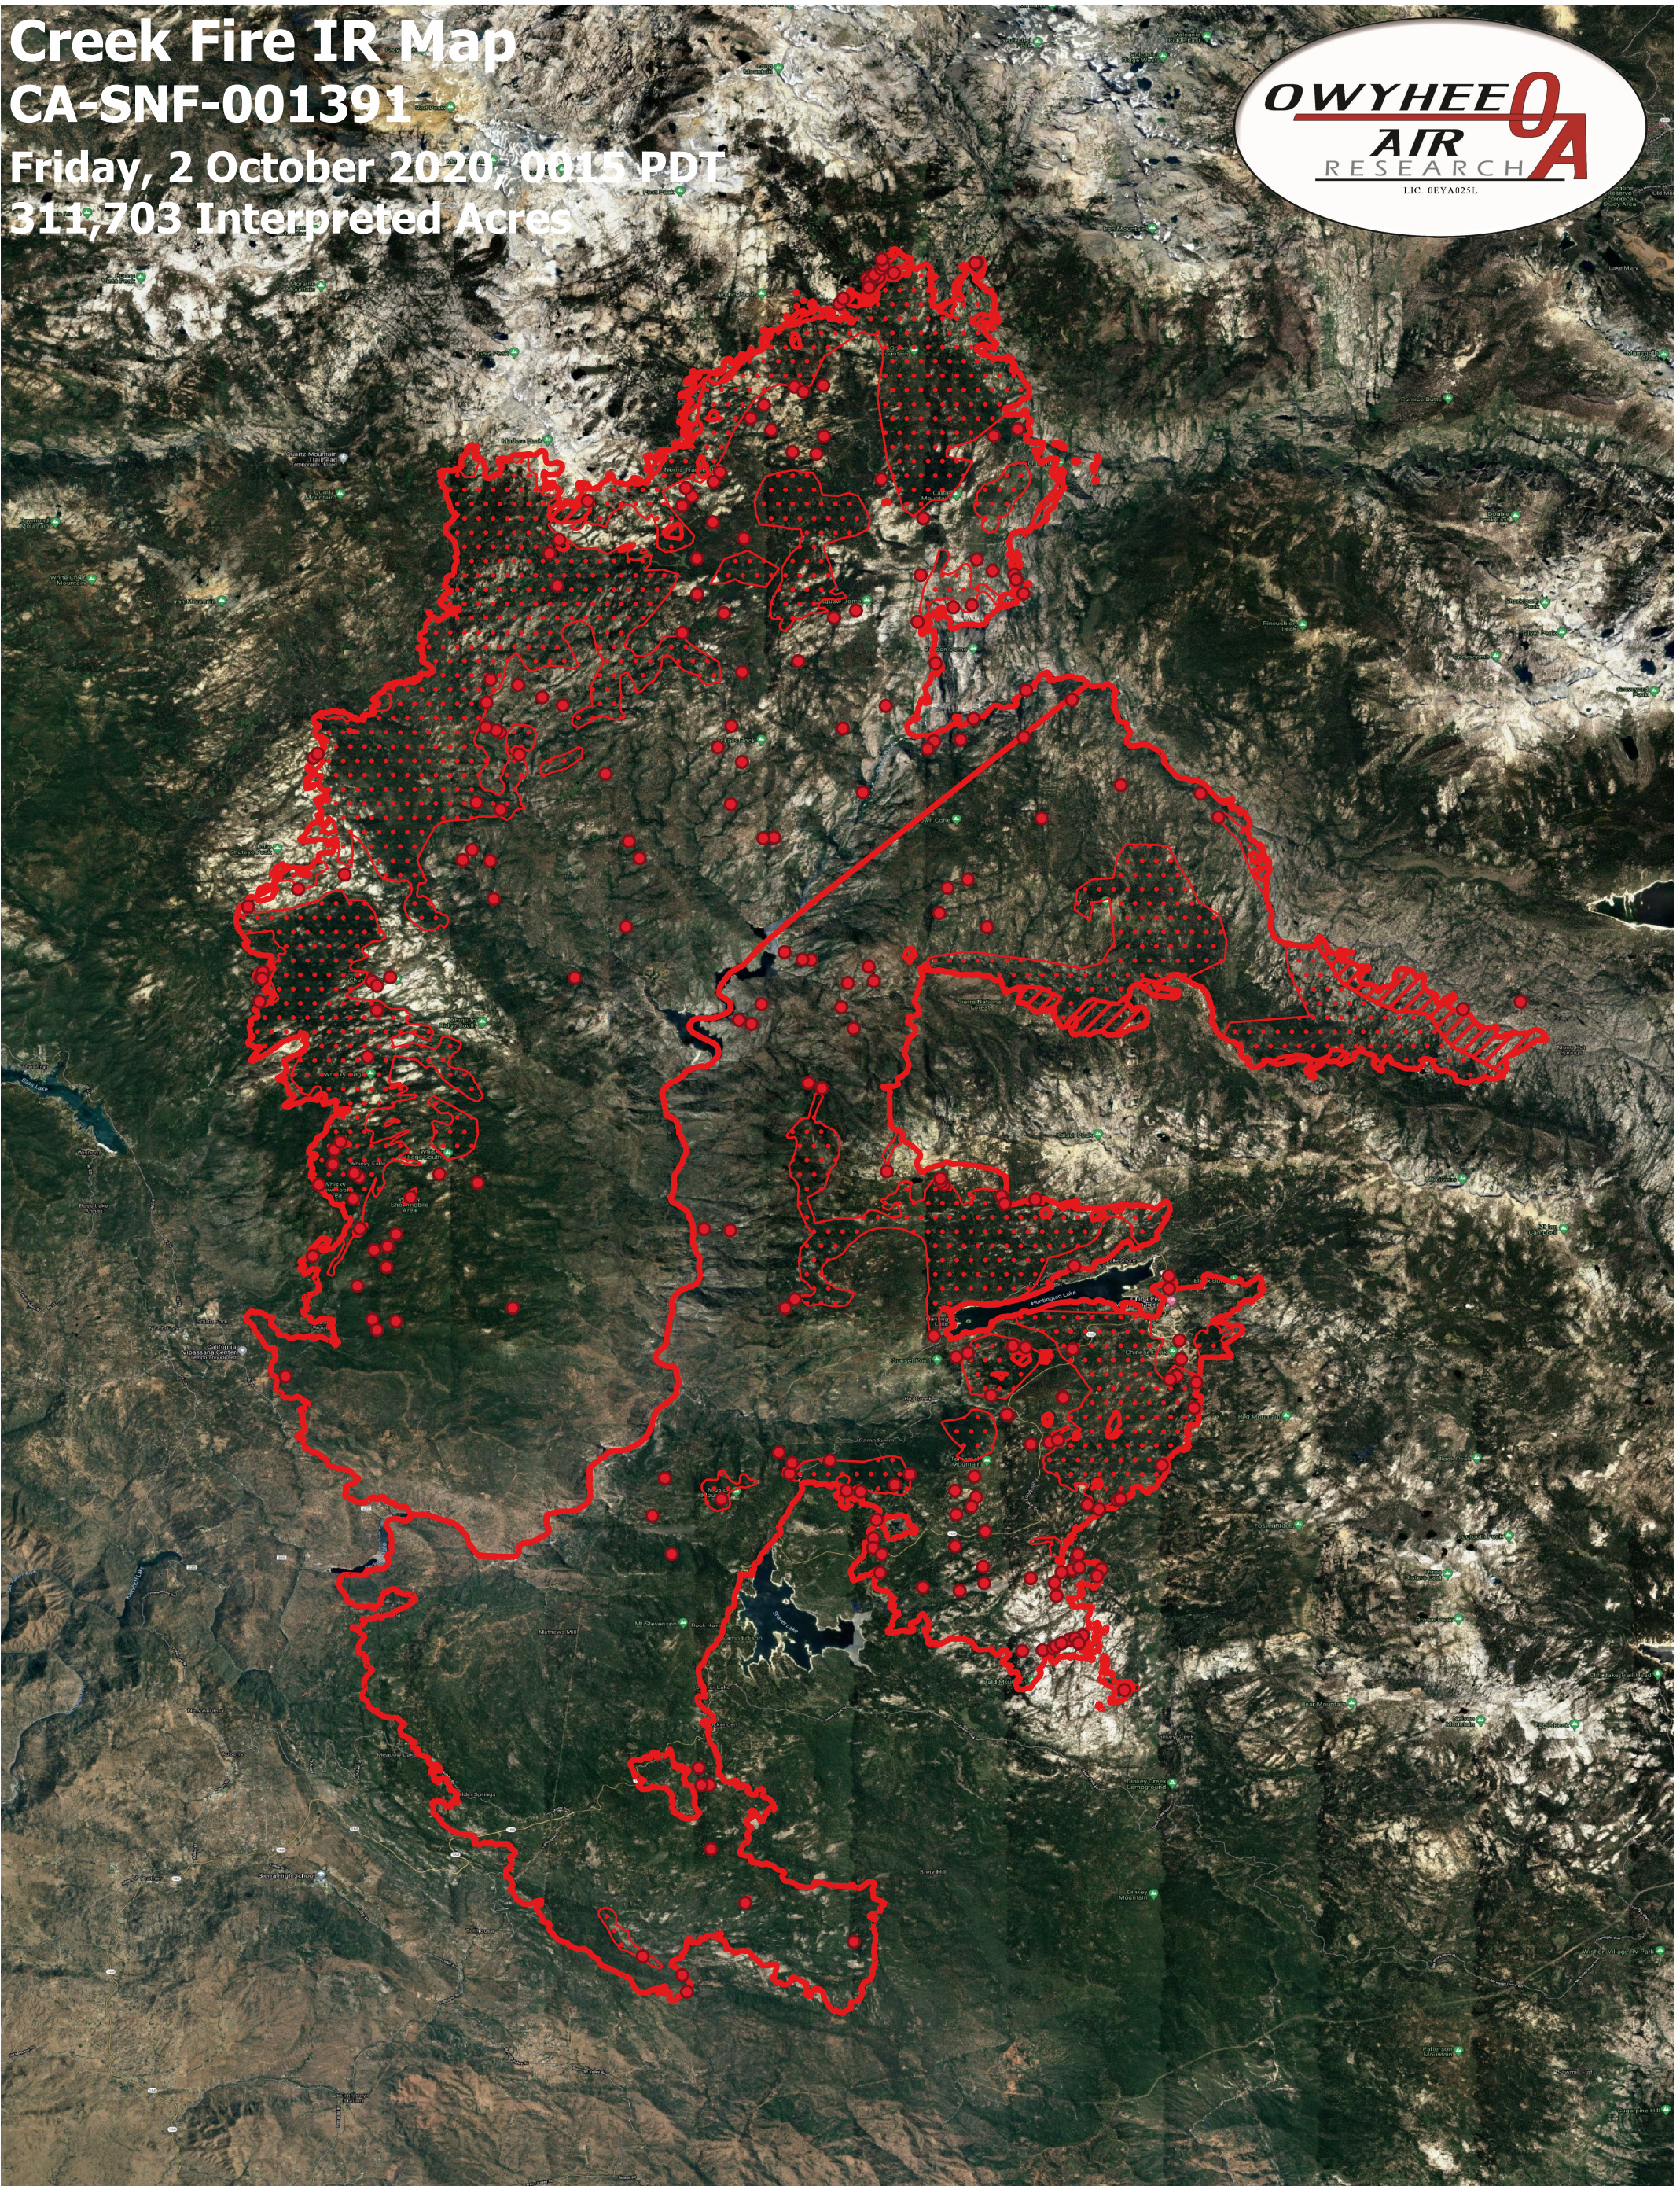

Creek Fire IR Map

CA-SNF-001391

Friday, 2 October 2020, 00:15 PDT
311,703 Interpreted Acres

Legend

- IR Isolated Heat
- ▭ Burn Perimeter
- ▨ IR Intense Heat
- ⋯ IR Scattered Heat

Scale: 1:135,000

Projection: WGS 84