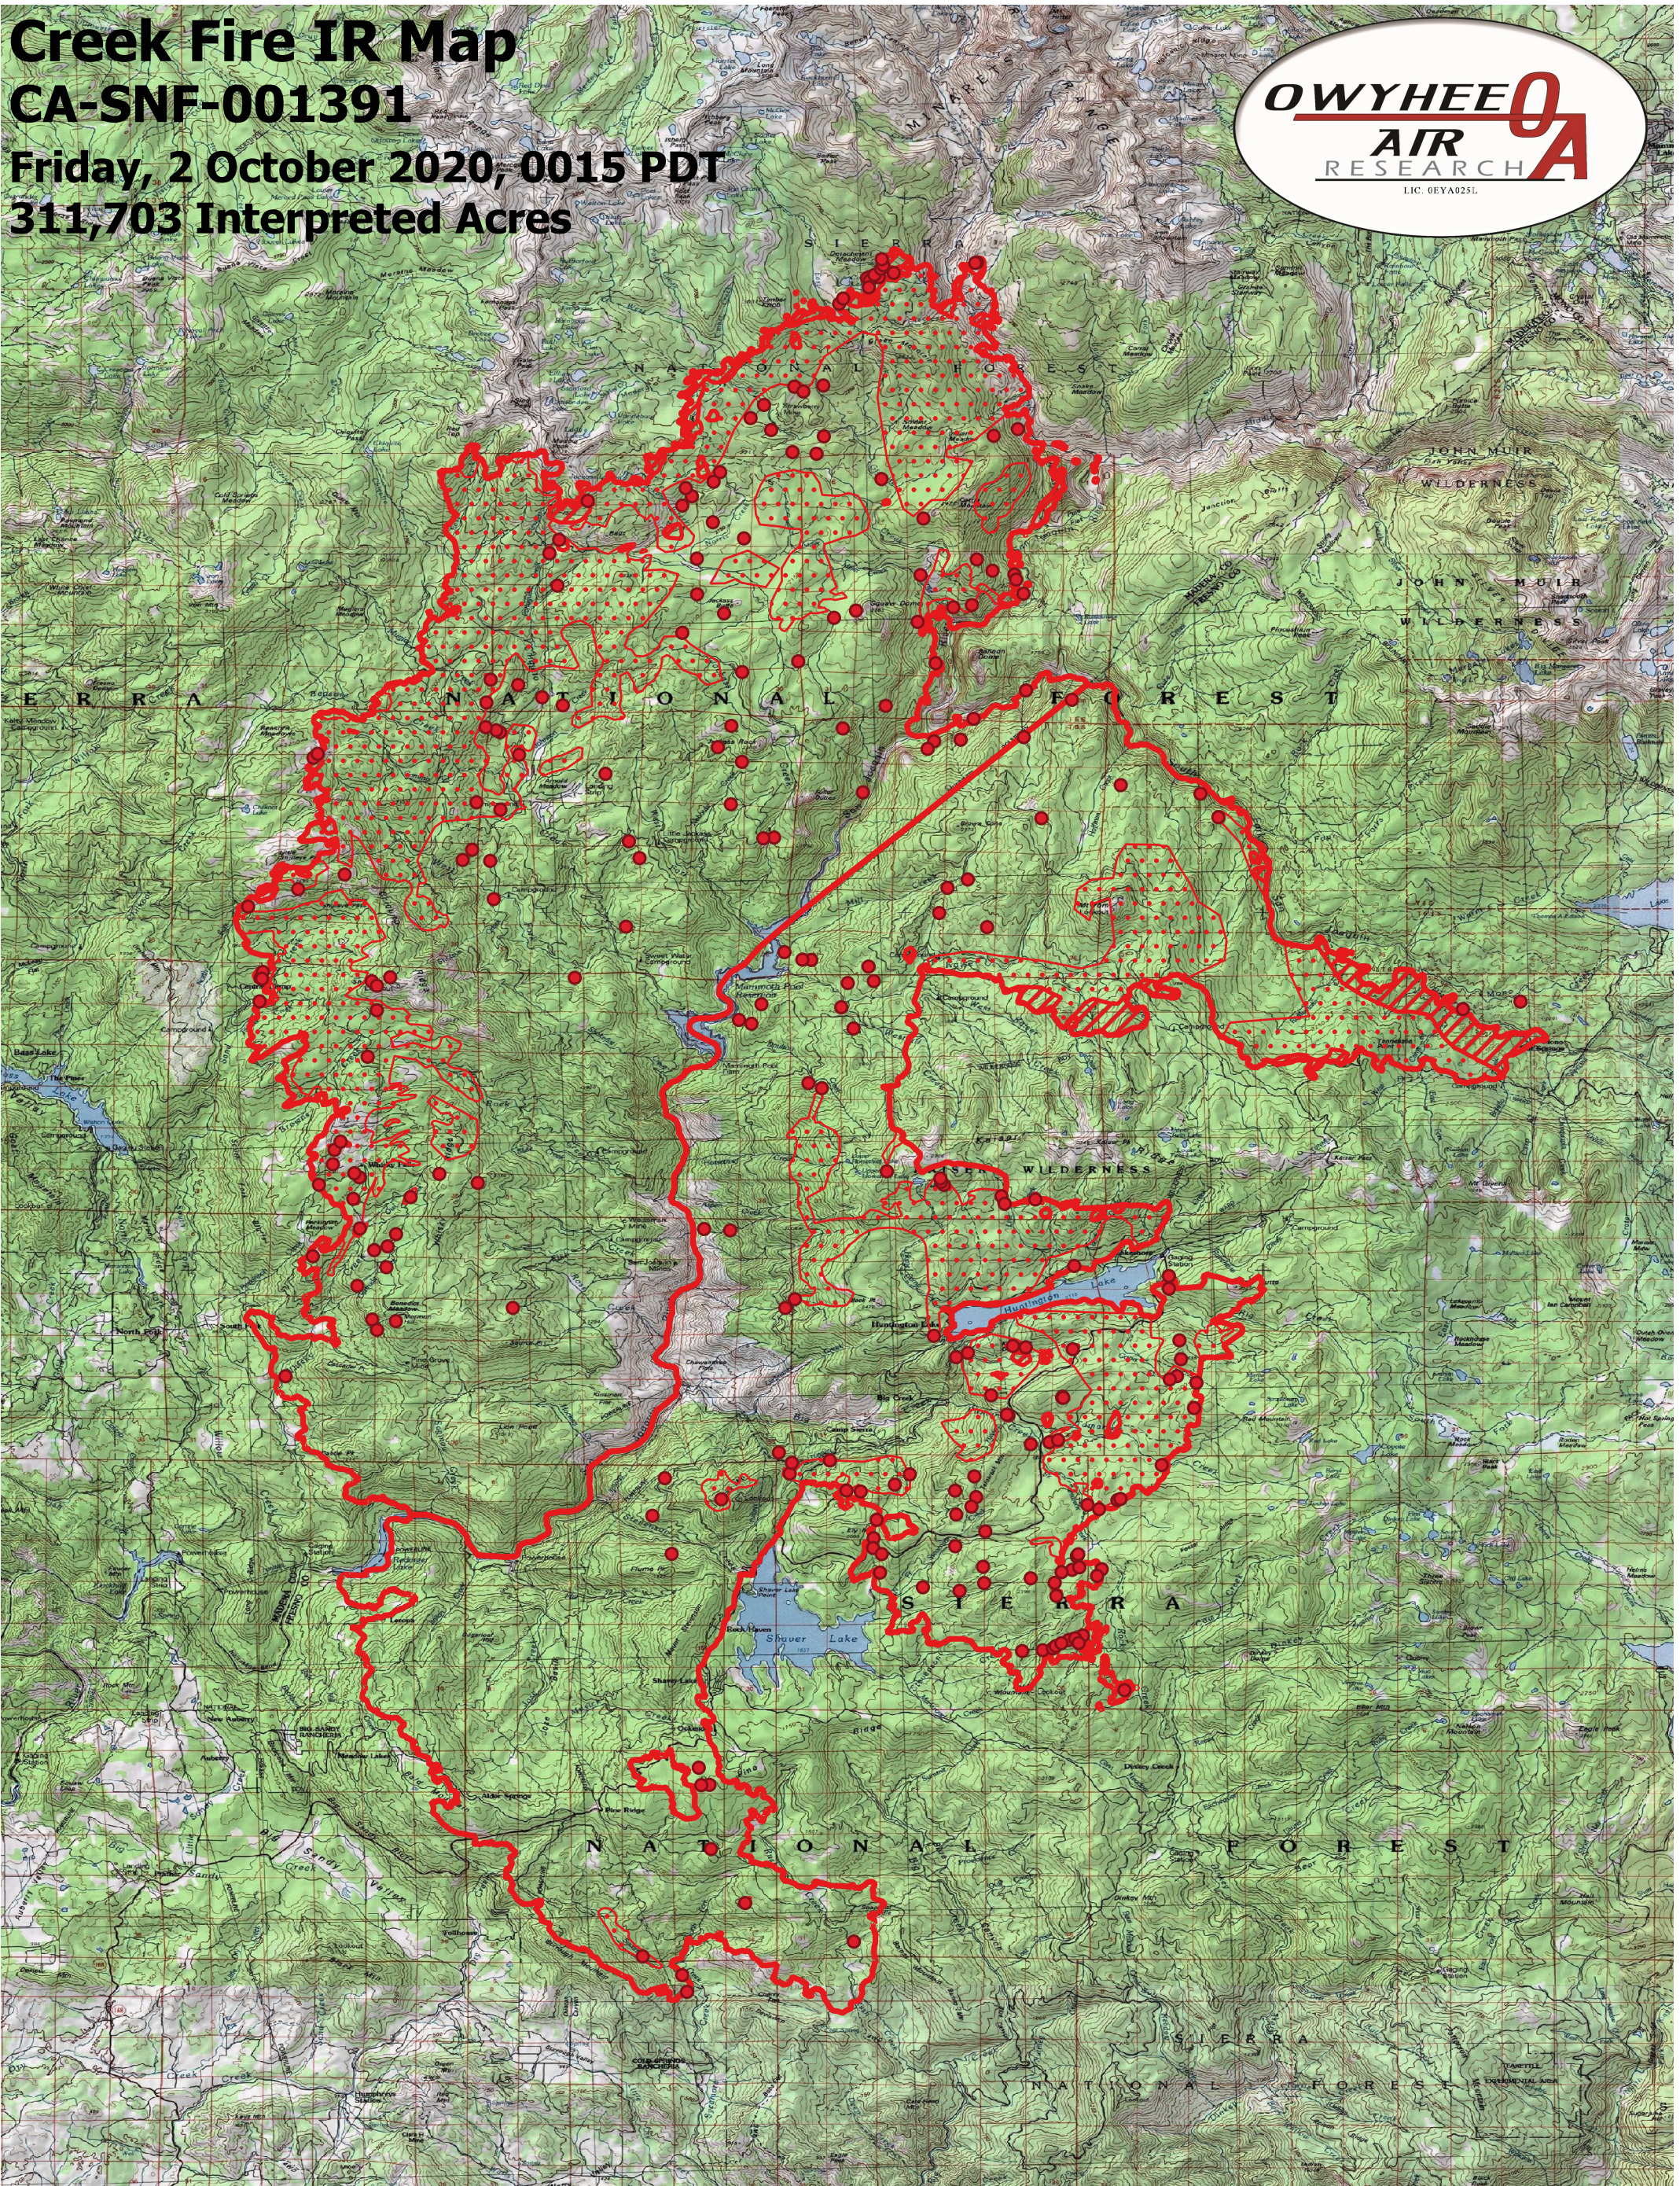

# Creek Fire IR Map

CA-SNF-001391

Friday, 2 October 2020, 0015 PDT

311,703 Interpreted Acres

## Legend

- IR Isolated Heat
- ▭ Burn Perimeter
- ▨ IR Intense Heat
- ⋯ IR Scattered Heat

Scale: 1:135,000

Projection: WGS 84

Produced by Owyhee Air Research, Inc.

IR Interpreter: C. Merriman

fire@owyheear.com (208) 442-5405

0 2.5 5 7.5 10 mi