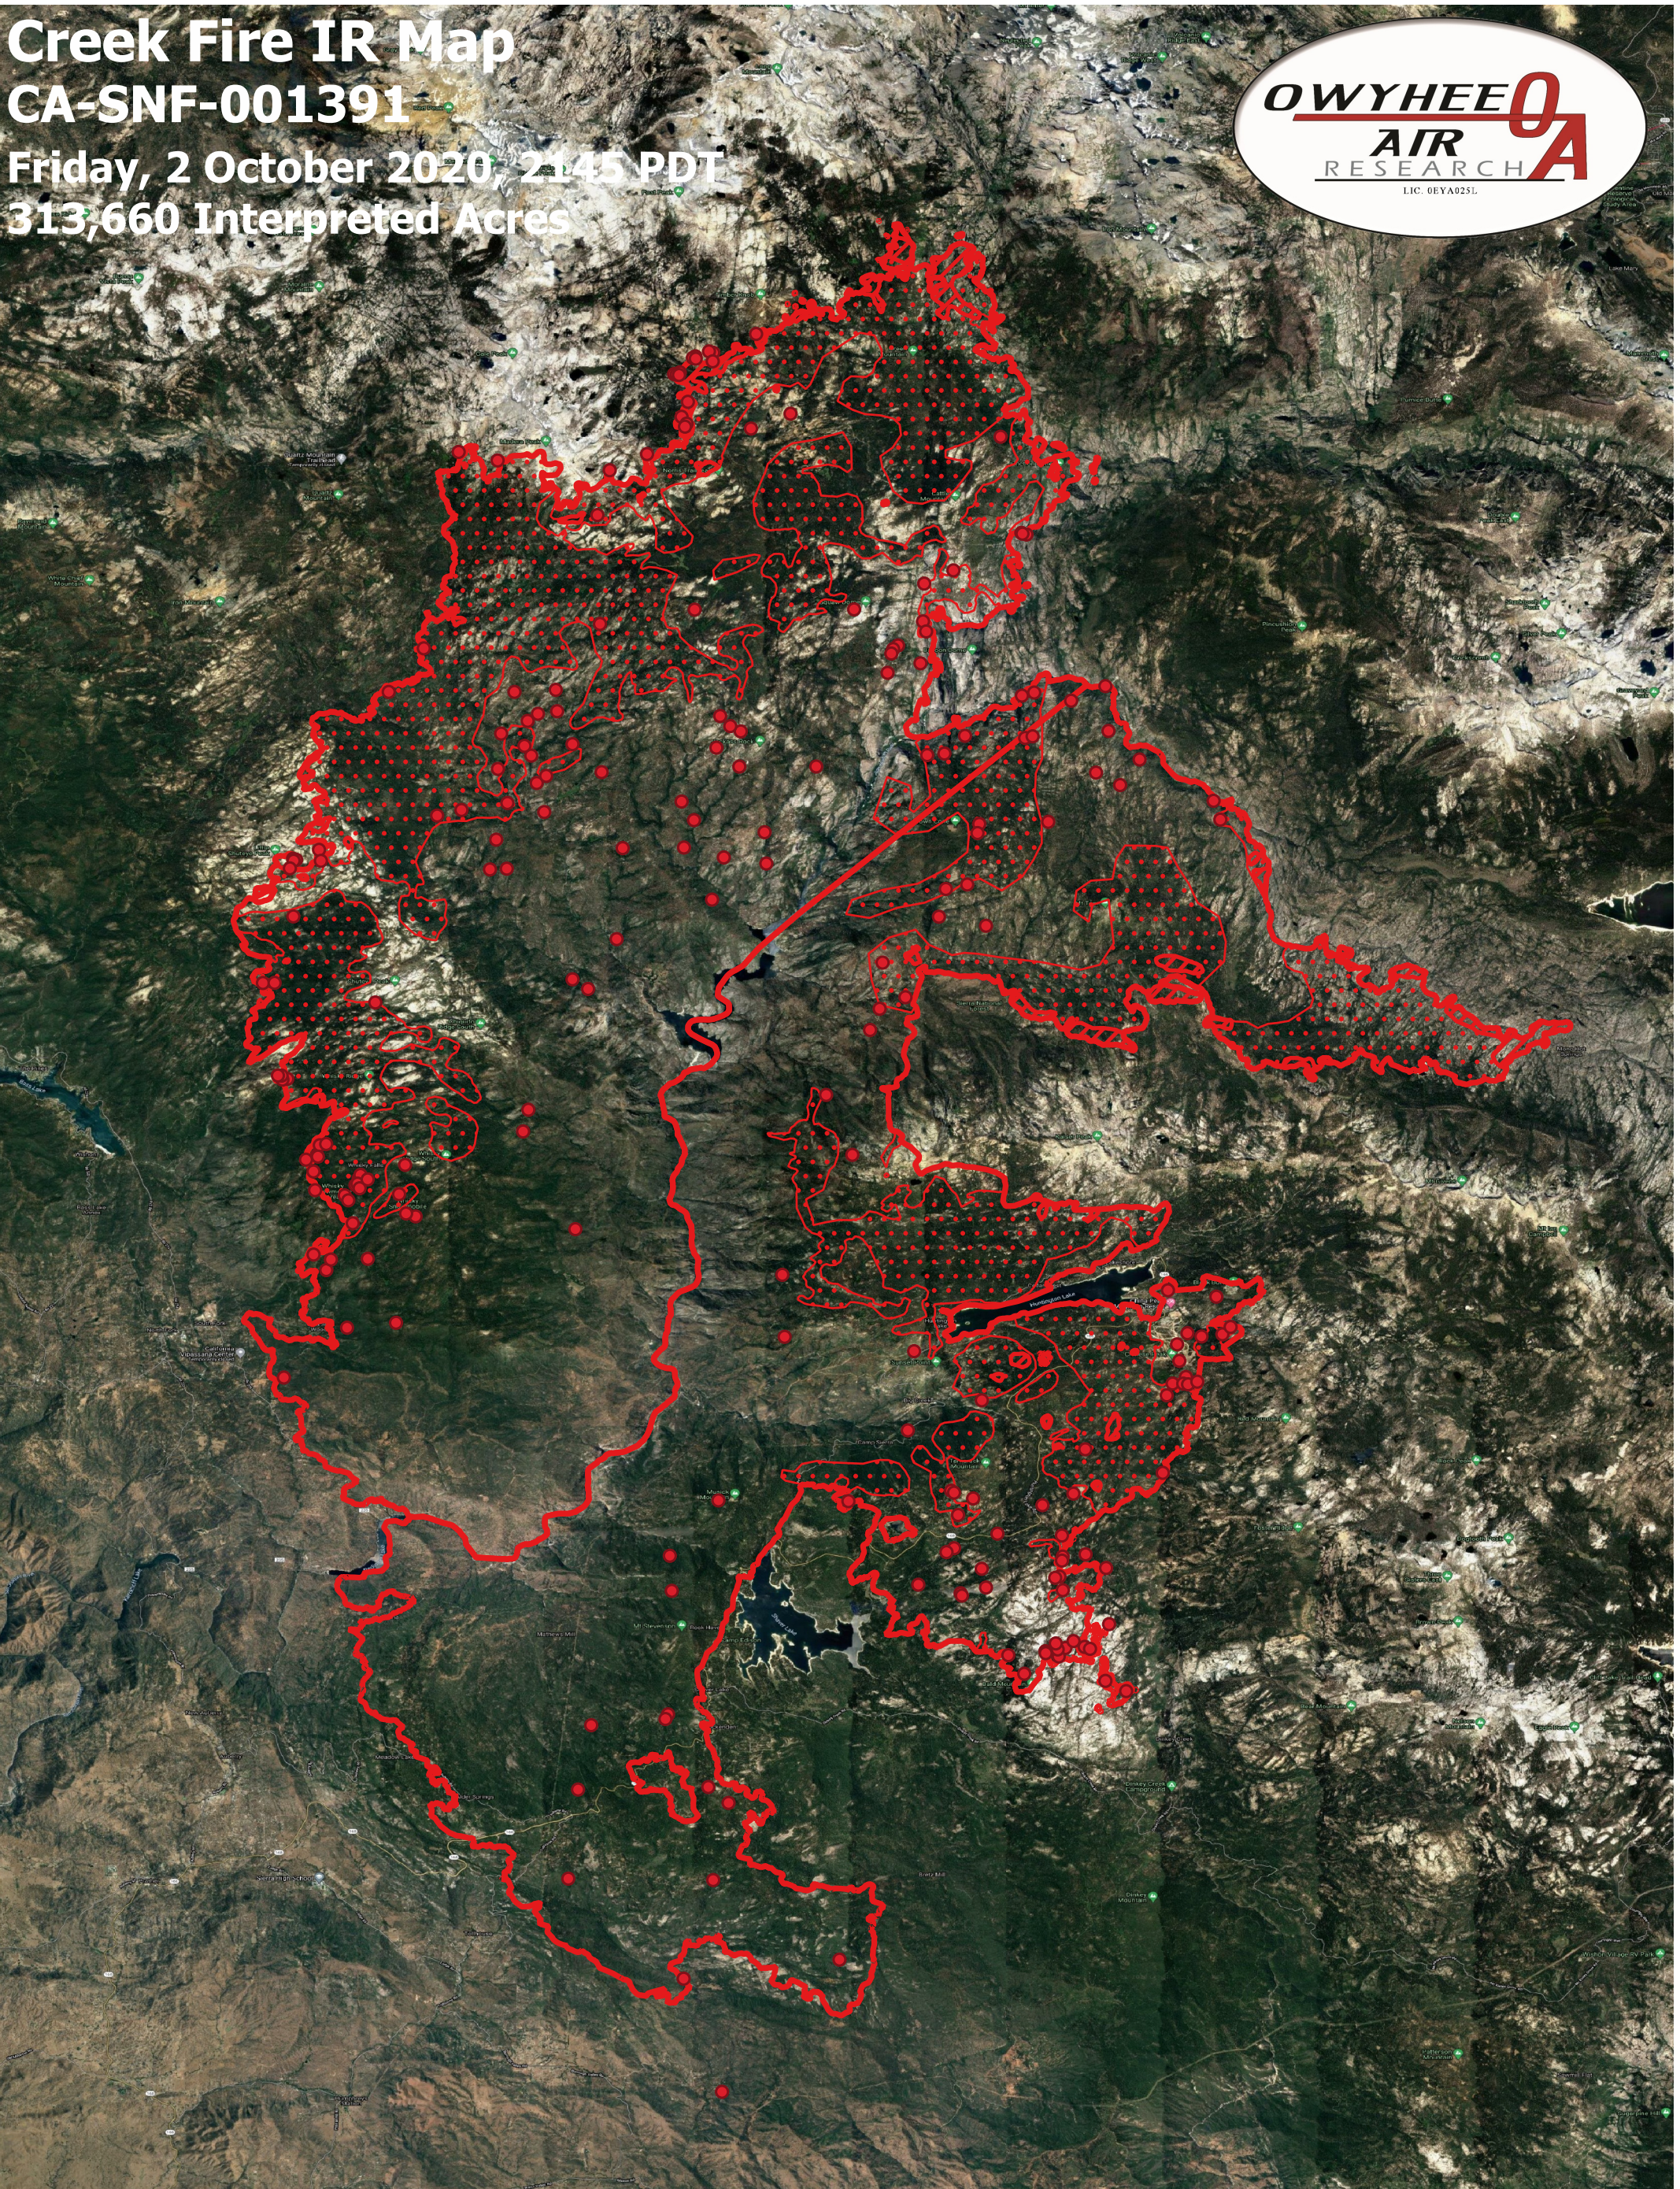

Creek Fire IR Map

CA-SNF-001391

Friday, 2 October 2020, 21:45 PDT

313,660 Interpreted Acres

Legend

- IR Isolated Heat
- ▭ Burn Perimeter
- ▨ IR Intense Heat
- ⋯ IR Scattered Heat

Scale: 1:135,000

Projection: WGS 84