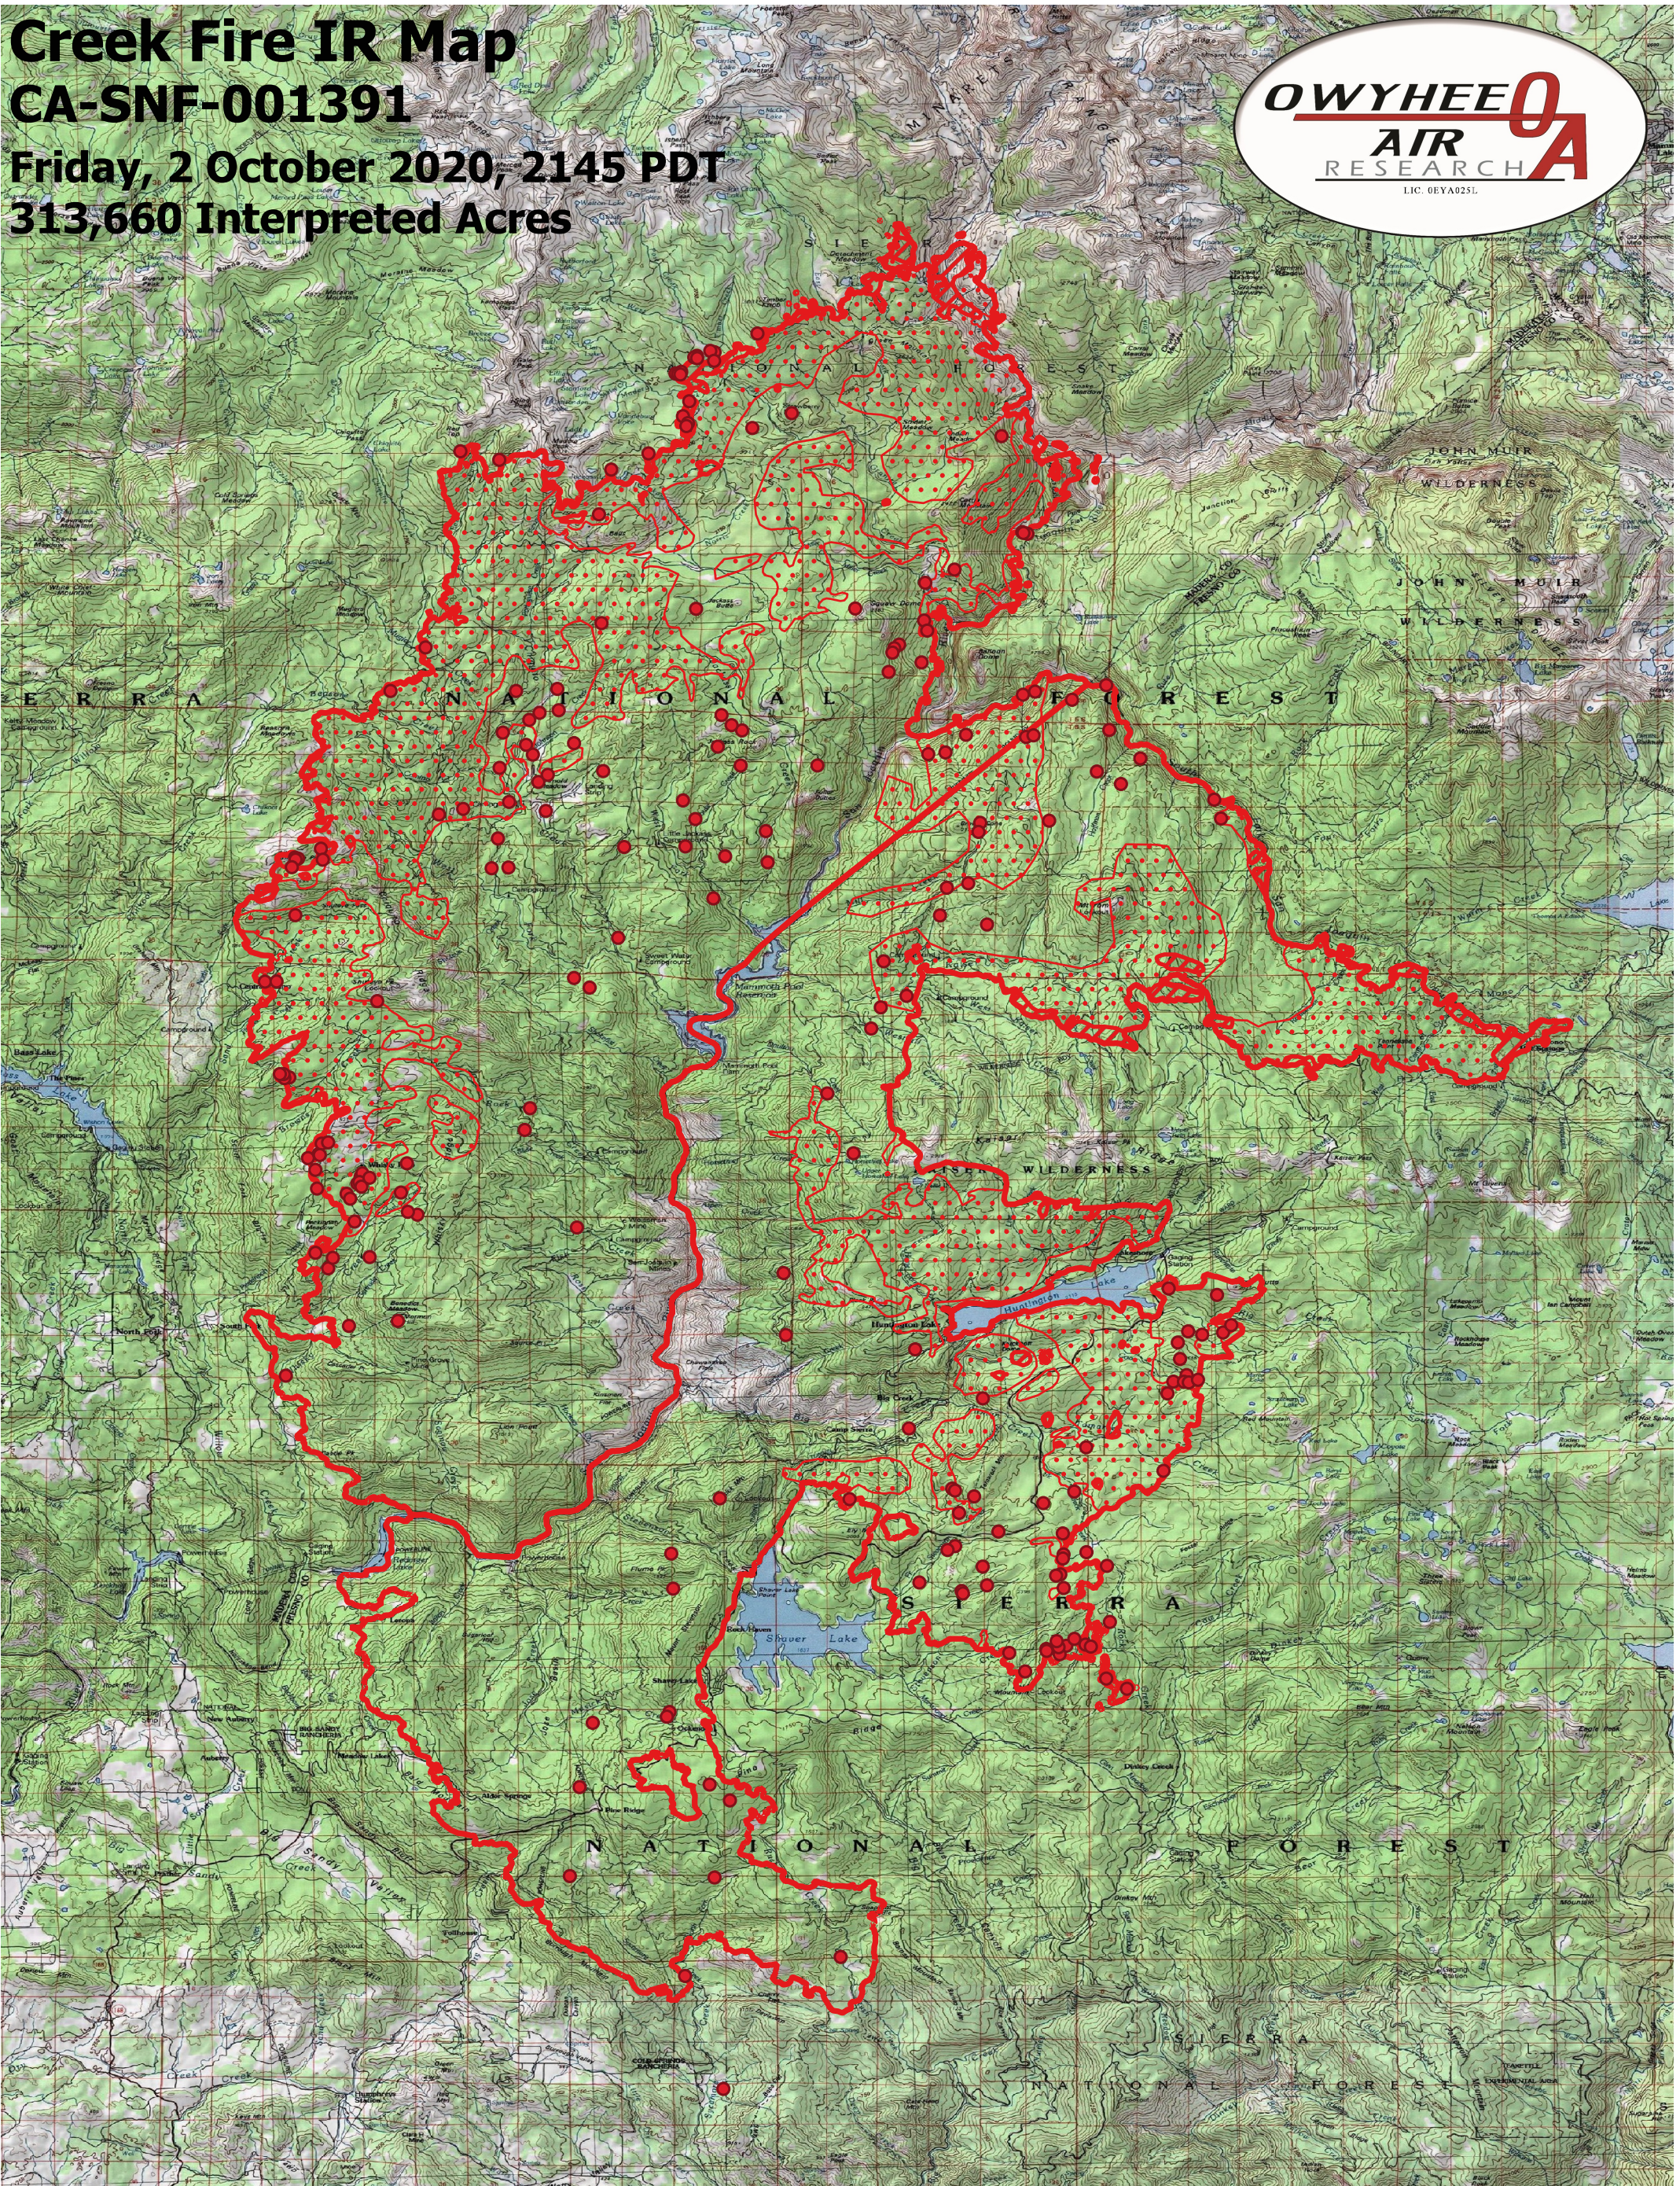

Creek Fire IR Map

CA-SNF-001391

Friday, 2 October 2020, 2145 PDT

313,660 Interpreted Acres

Legend

- IR Isolated Heat
- ▭ Burn Perimeter
- ▨ IR Intense Heat
- IR Scattered Heat

Scale: 1:135,000

Projection: WGS 84