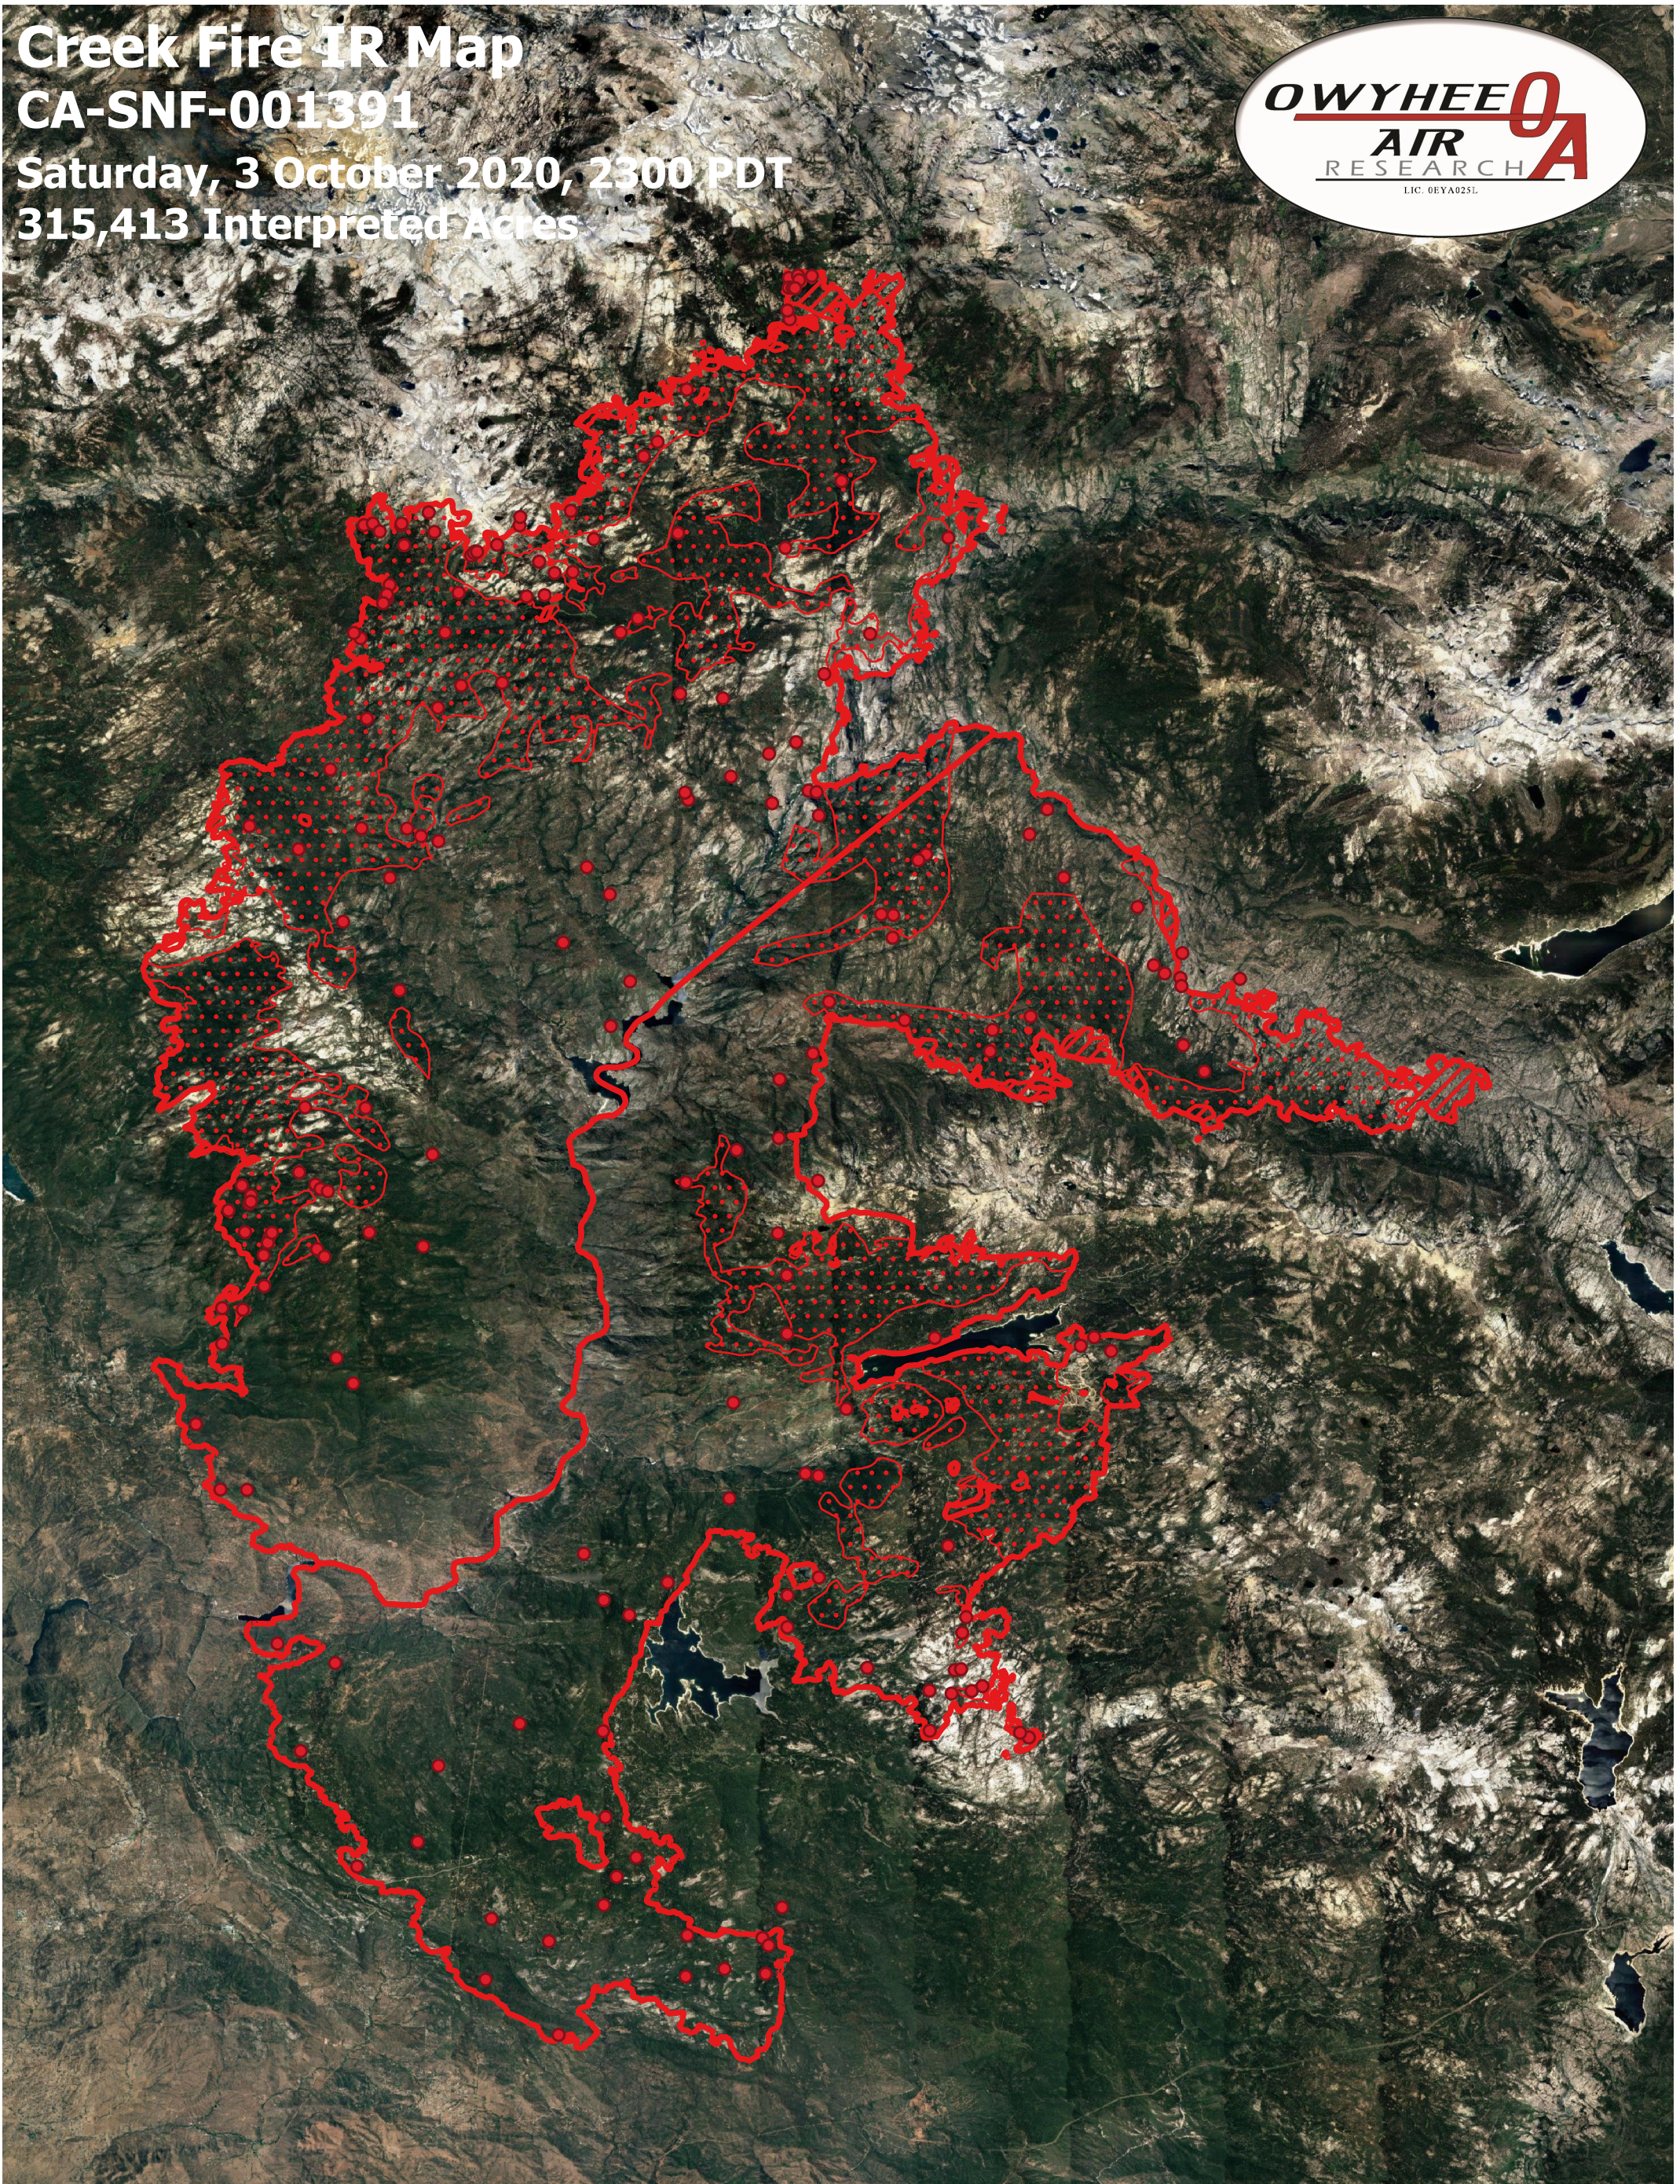

Creek Fire IR Map

CA-SNF-001391

Saturday, 3 October 2020, 2300 PDT

315,413 Interpreted Acres

Legend

- IR Isolated Heat
- ▭ Burn Perimeter
- ▨ IR Intense Heat
- ▤ IR Scattered Heat

Scale: 1:135,000

Projection: WGS 84