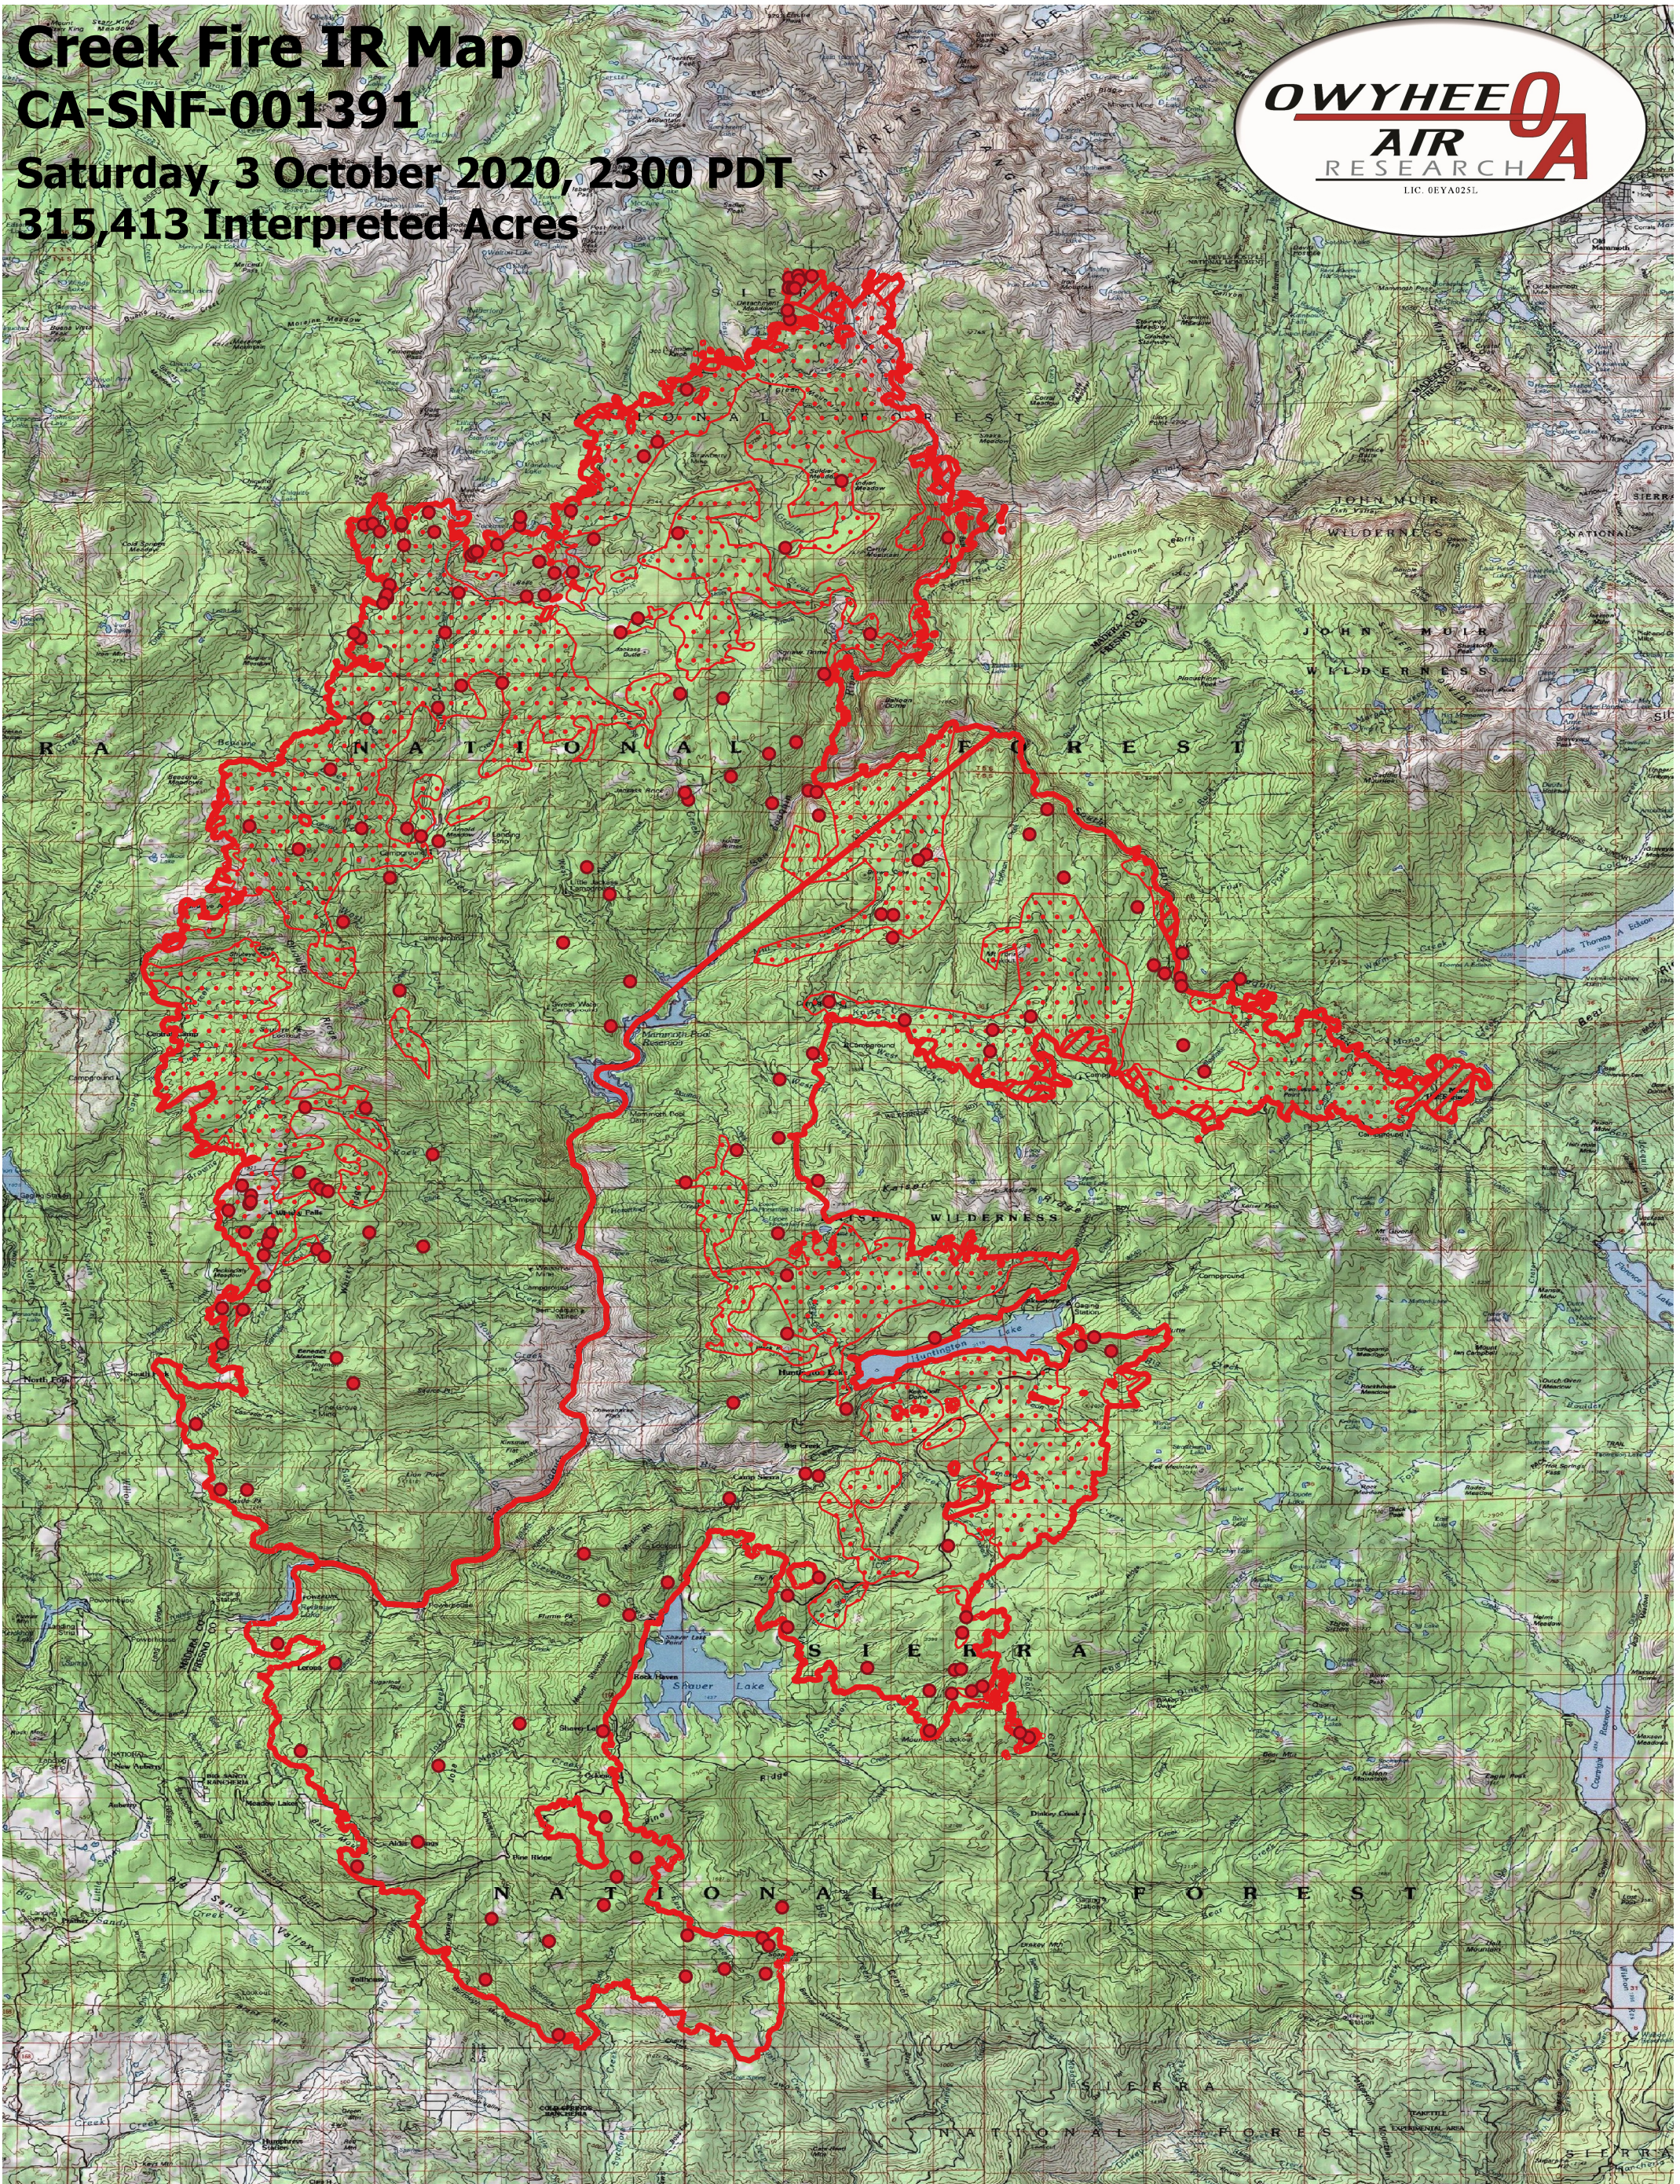

Creek Fire IR Map

CA-SNF-001391

Saturday, 3 October 2020, 2300 PDT

315,413 Interpreted Acres

- Legend**
- IR Isolated Heat
 - ▭ Burn Perimeter
 - ▨ IR Intense Heat
 - ▤ IR Scattered Heat

Scale: 1:135,000
Projection: WGS 84
Produced by Owyhee Air Research, Inc.
IR Interpreter: C. Merriman
fire@owyheeair.com (208) 442-5405