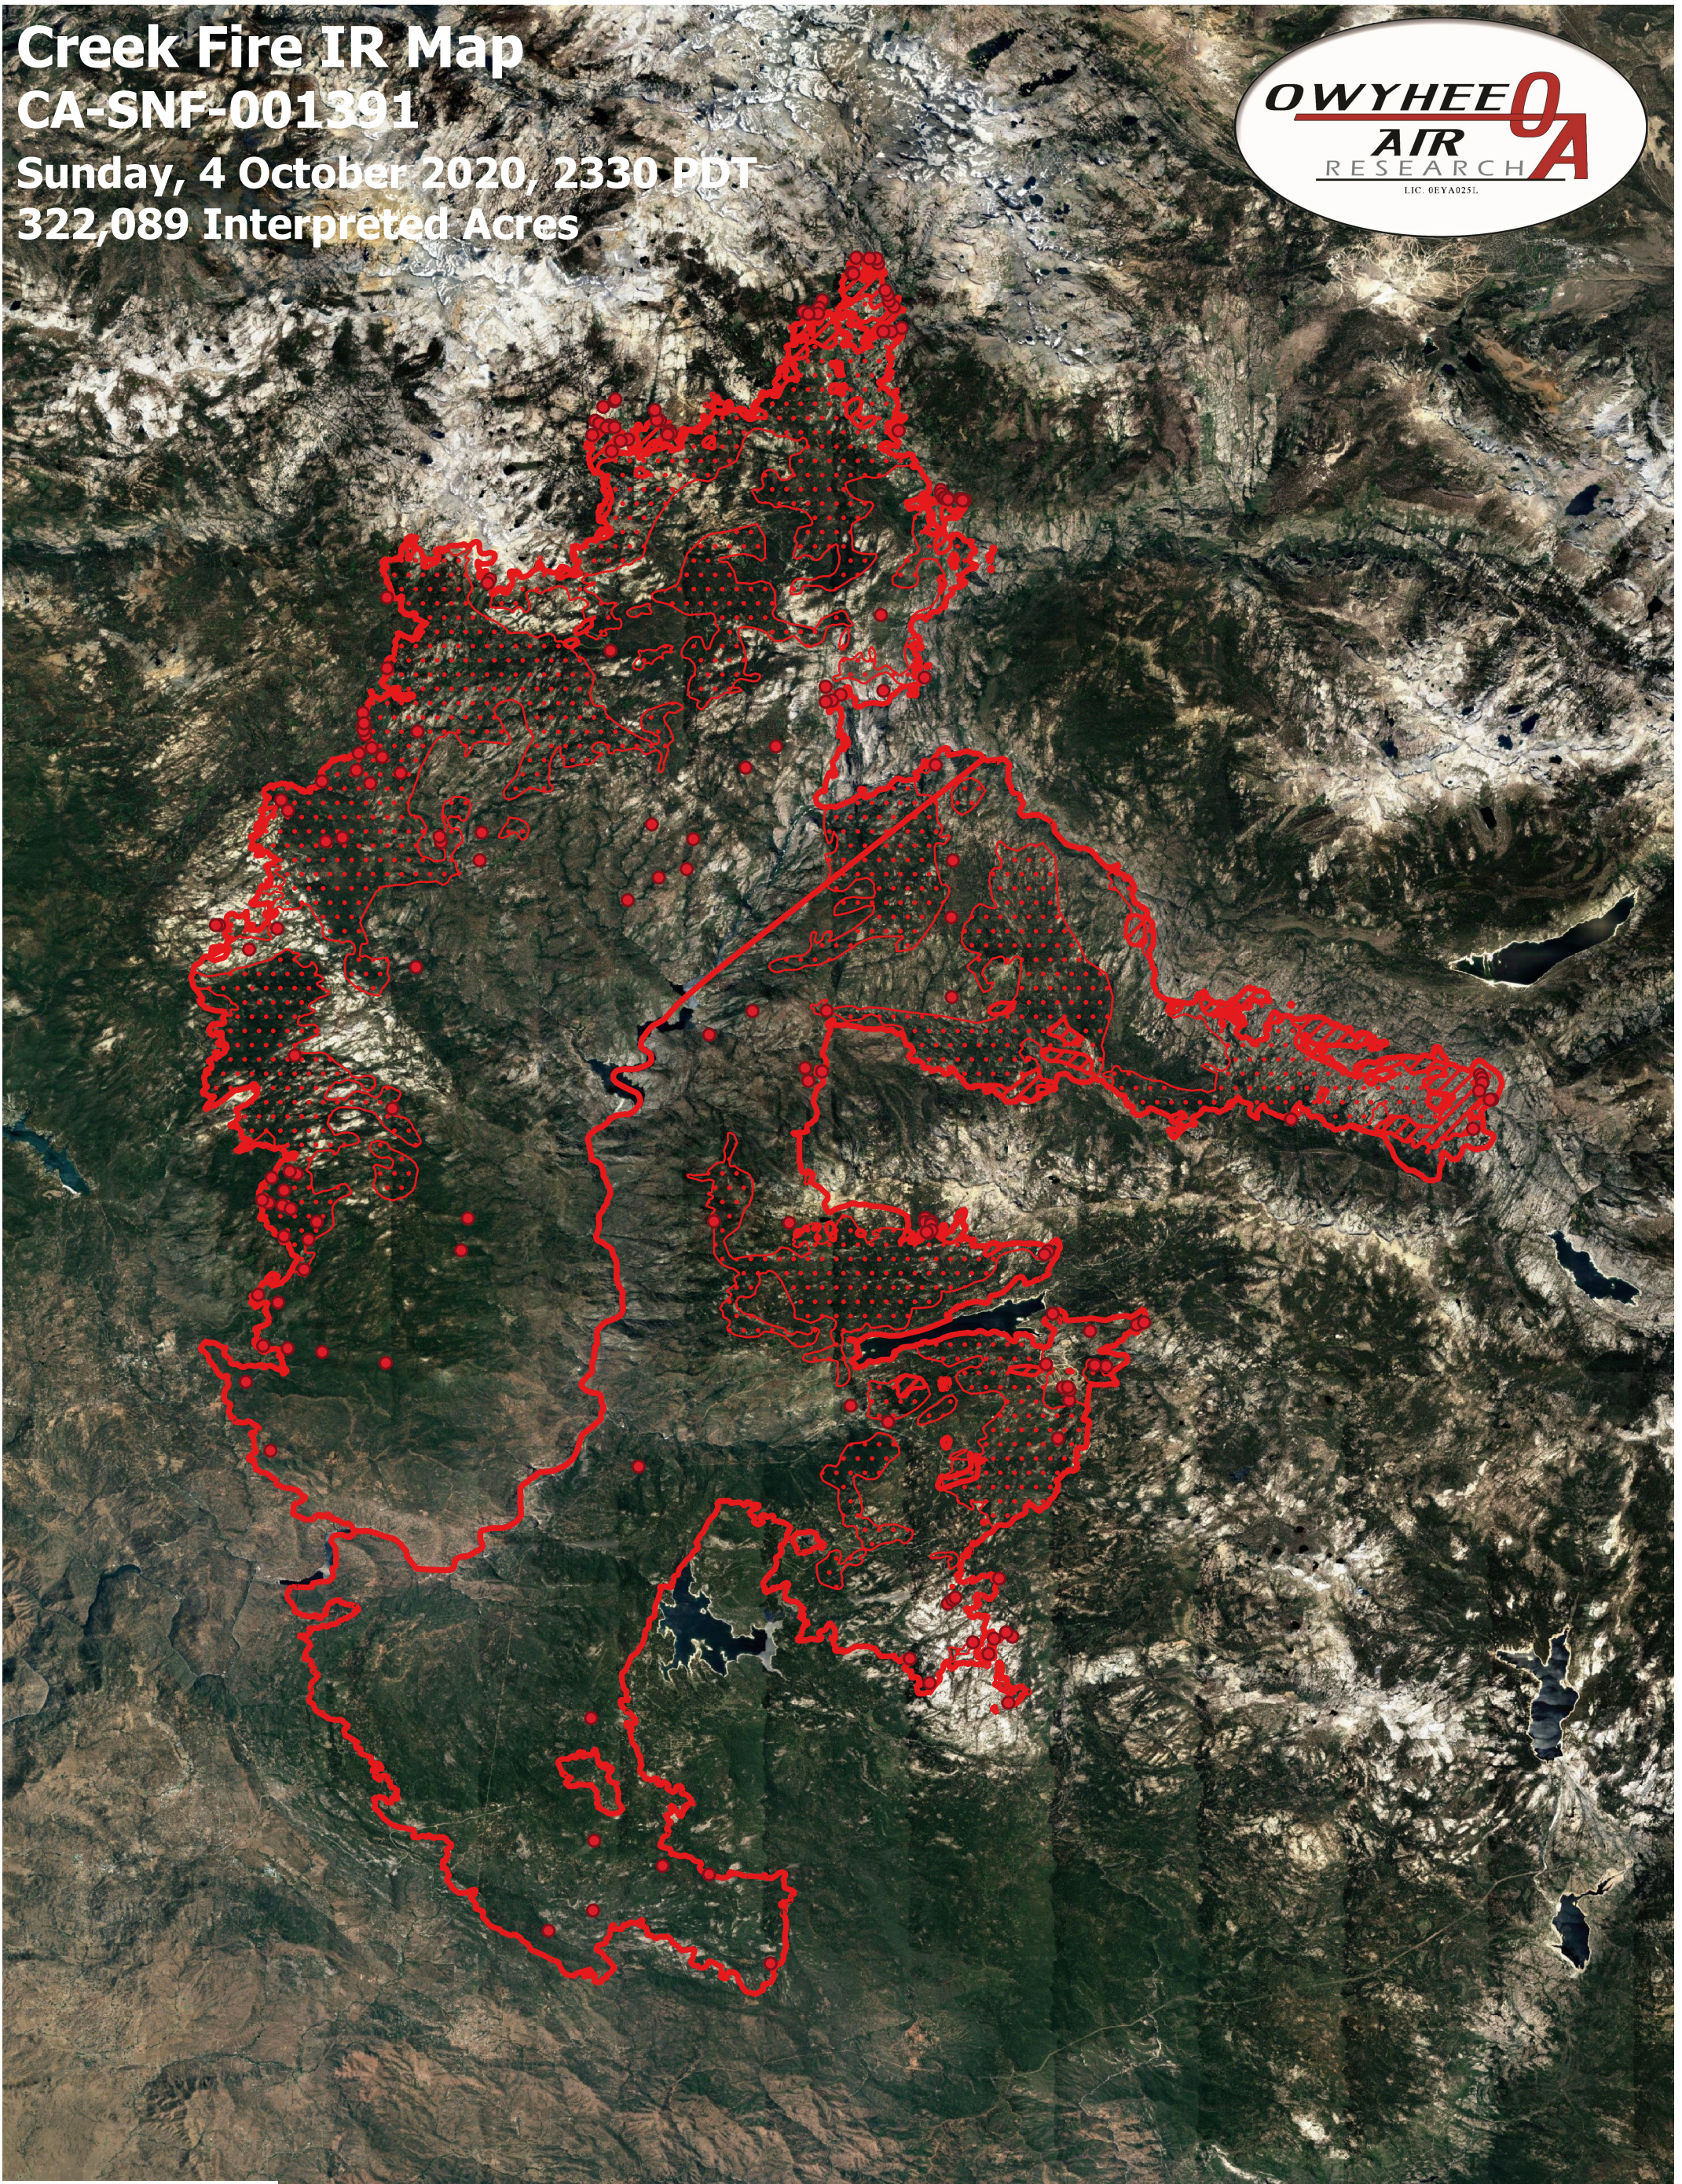

Creek Fire IR Map

CA-SNF-001391

Sunday, 4 October 2020, 2330 PDT

322,089 Interpreted Acres

Legend

- IR Isolated Heat
- ▭ Burn Perimeter
- ⋯ IR Scattered Heat
- ▨ IR Intense Heat

Scale: 1:145,000

Projection: WGS 84