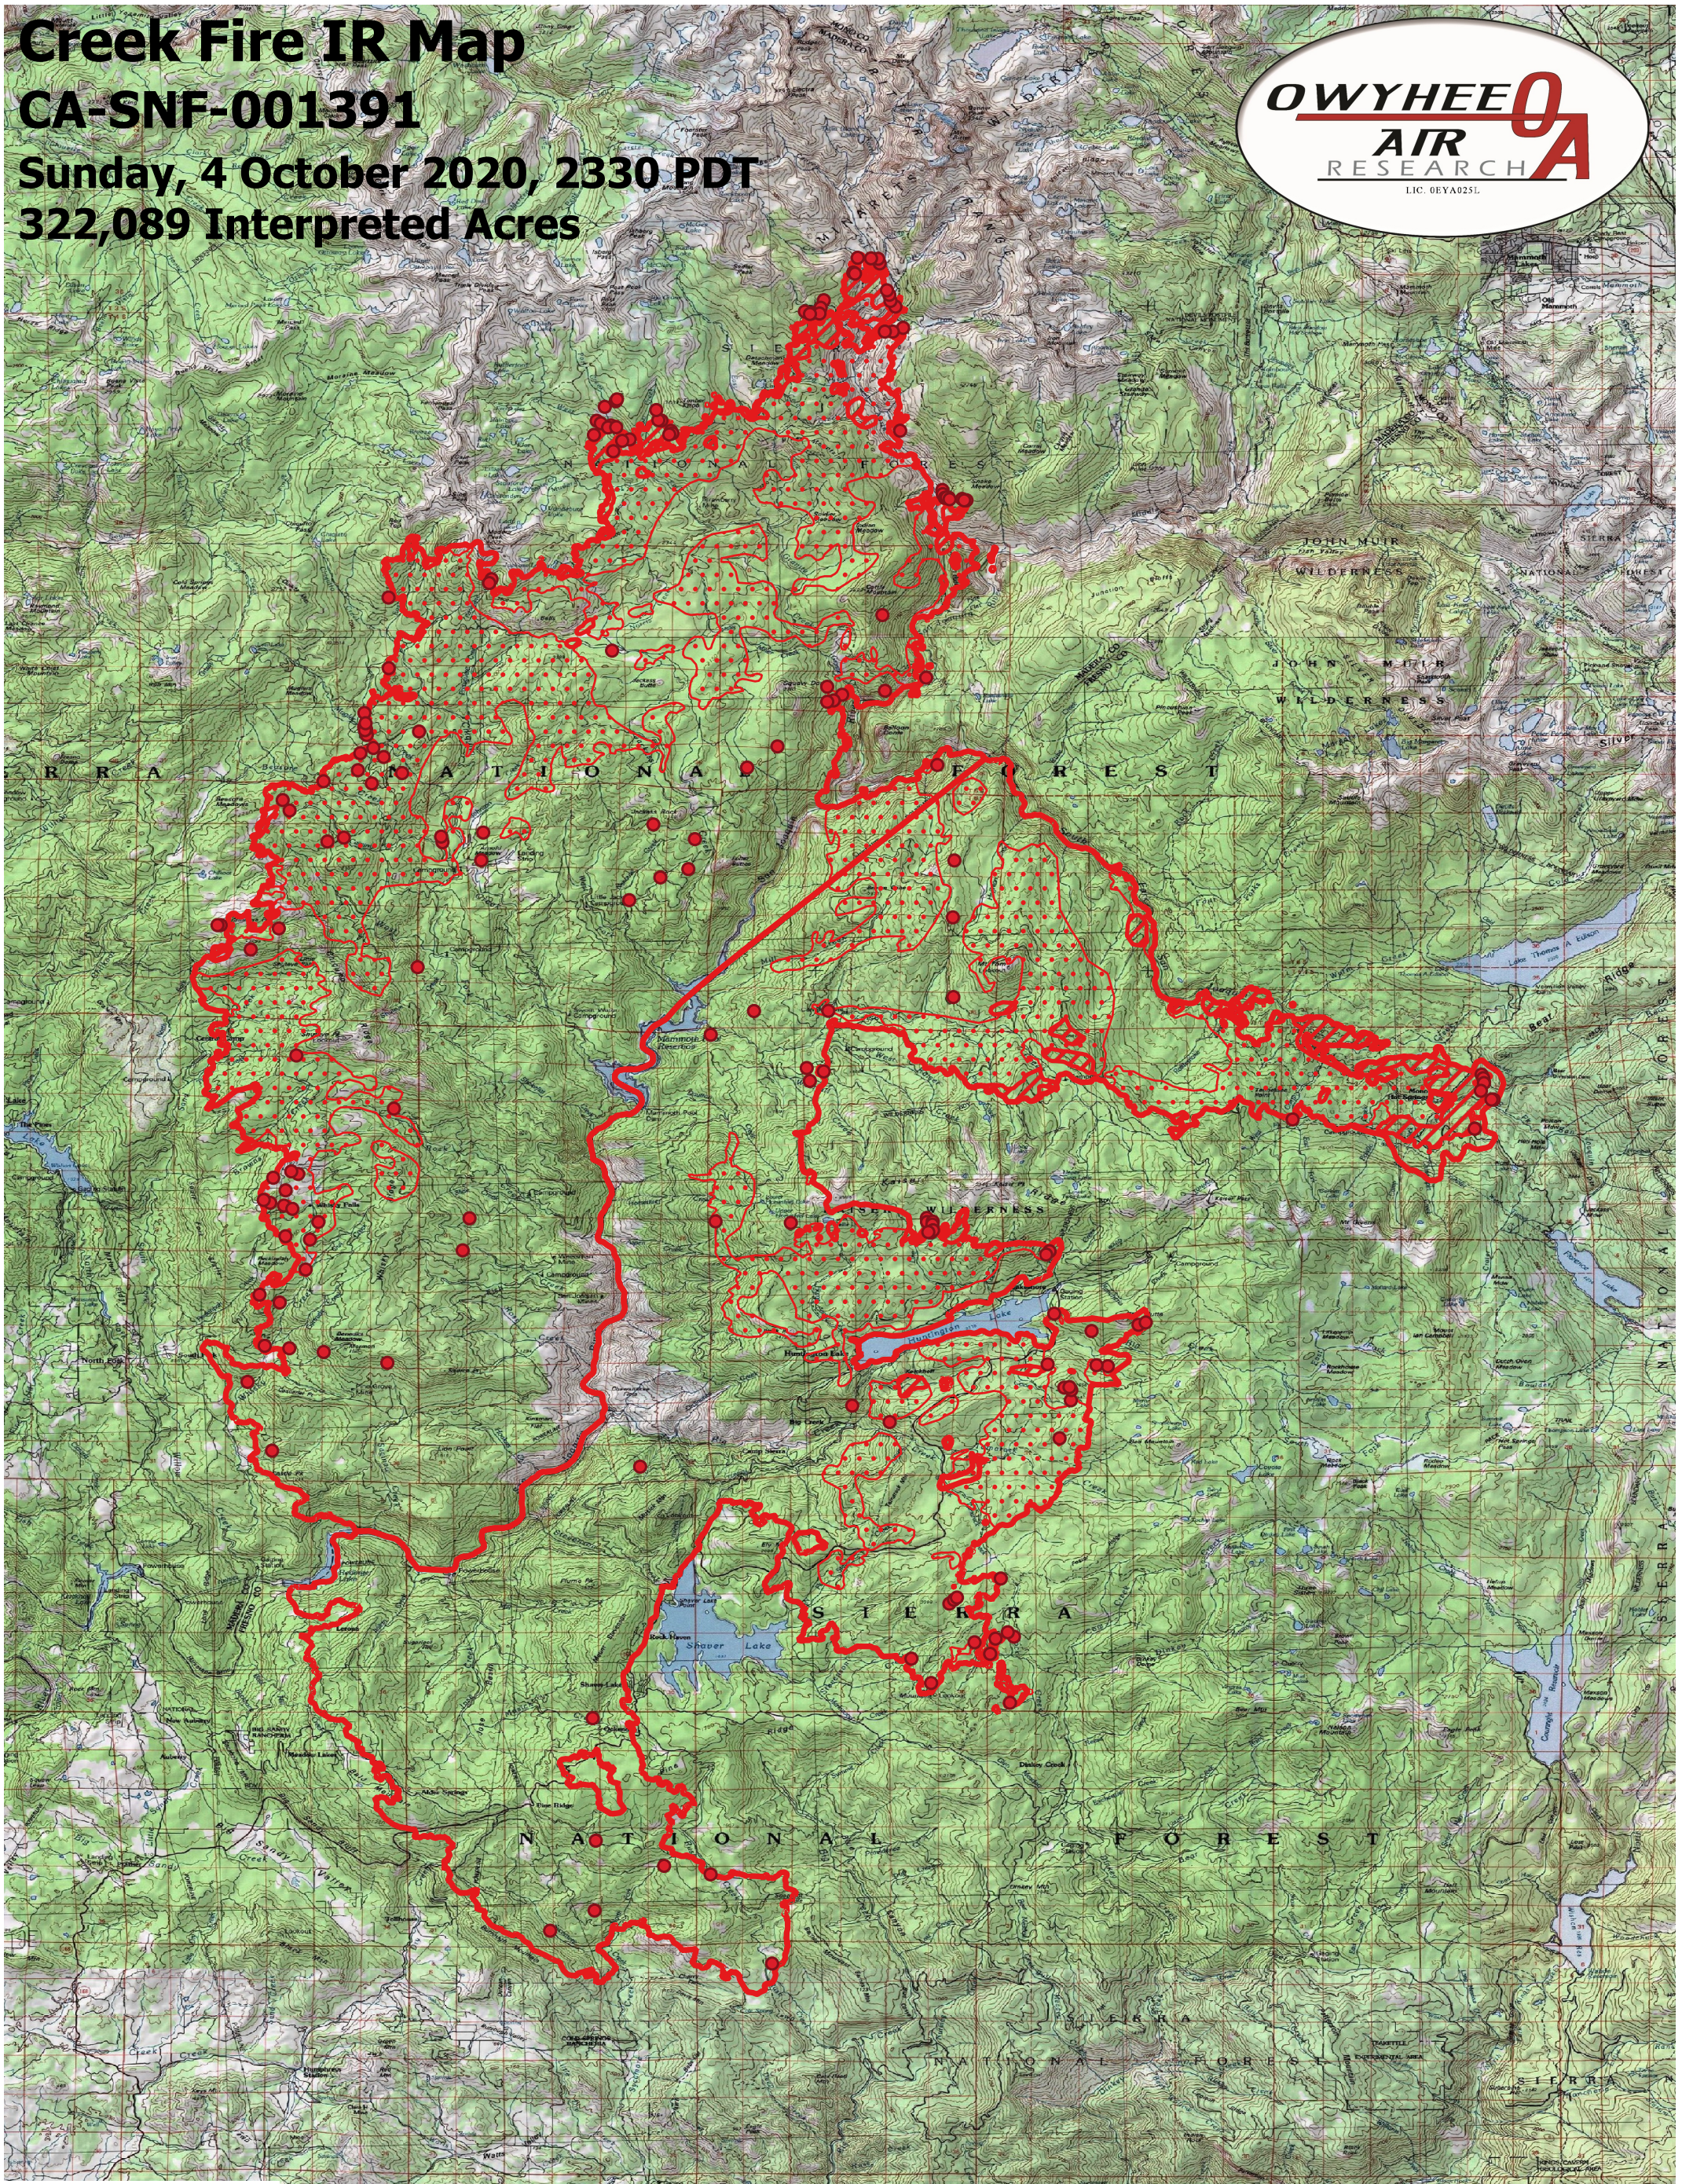

# Creek Fire IR Map

CA-SNF-001391

Sunday, 4 October 2020, 2330 PDT

322,089 Interpreted Acres

## Legend

- IR Isolated Heat
- ▭ Burn Perimeter
- ⋯ IR Scattered Heat
- ▨ IR Intense Heat

Scale: 1:145,000

Projection: WGS 84

Produced by Owyhee Air Research, Inc.

IR Interpreter: C. Merriman

fire@owyheear.com (208) 442-5405

0 2.5 5 7.5 10 mi