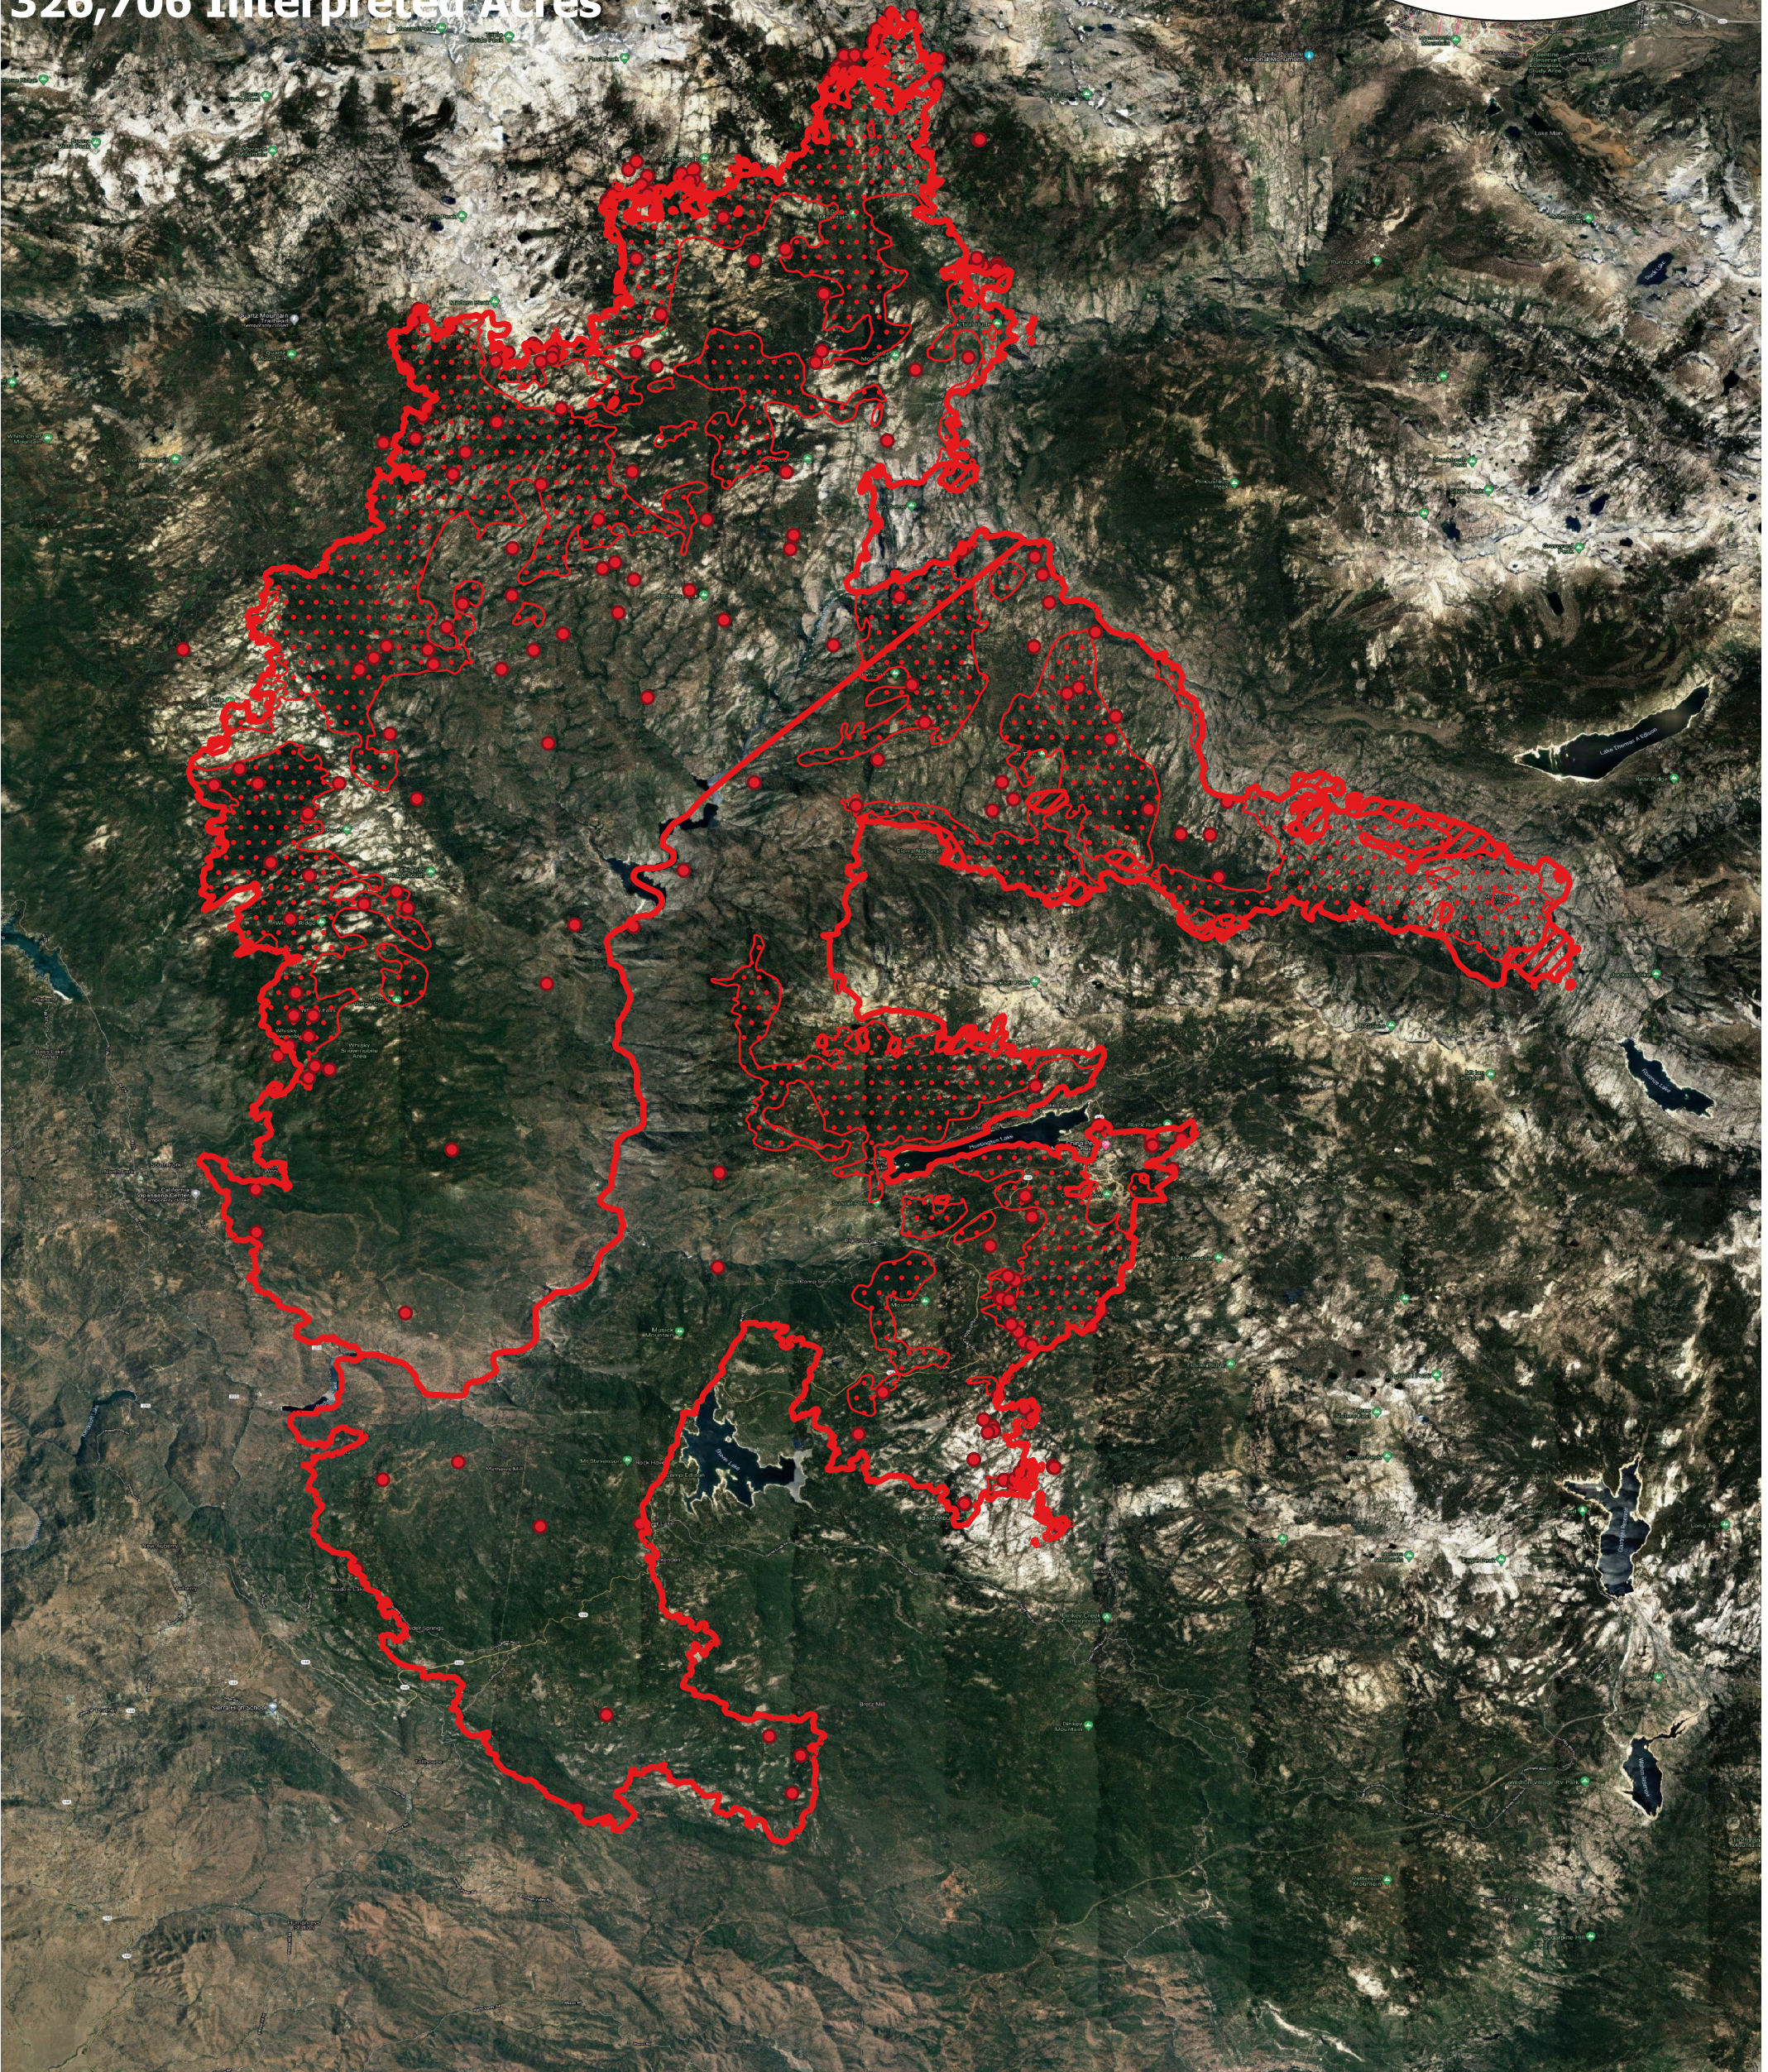

Creek Fire IR Map

CA-SNF-001391

Monday, 5 October 2020, 2330 PDT

326,706 Interpreted Acres

Legend

- IR Isolated Heat
- ▭ Burn Perimeter
- ▨ IR Intense Heat
- ⋯ IR Scattered Heat

Scale: 1:145,000

Projection: WGS 84