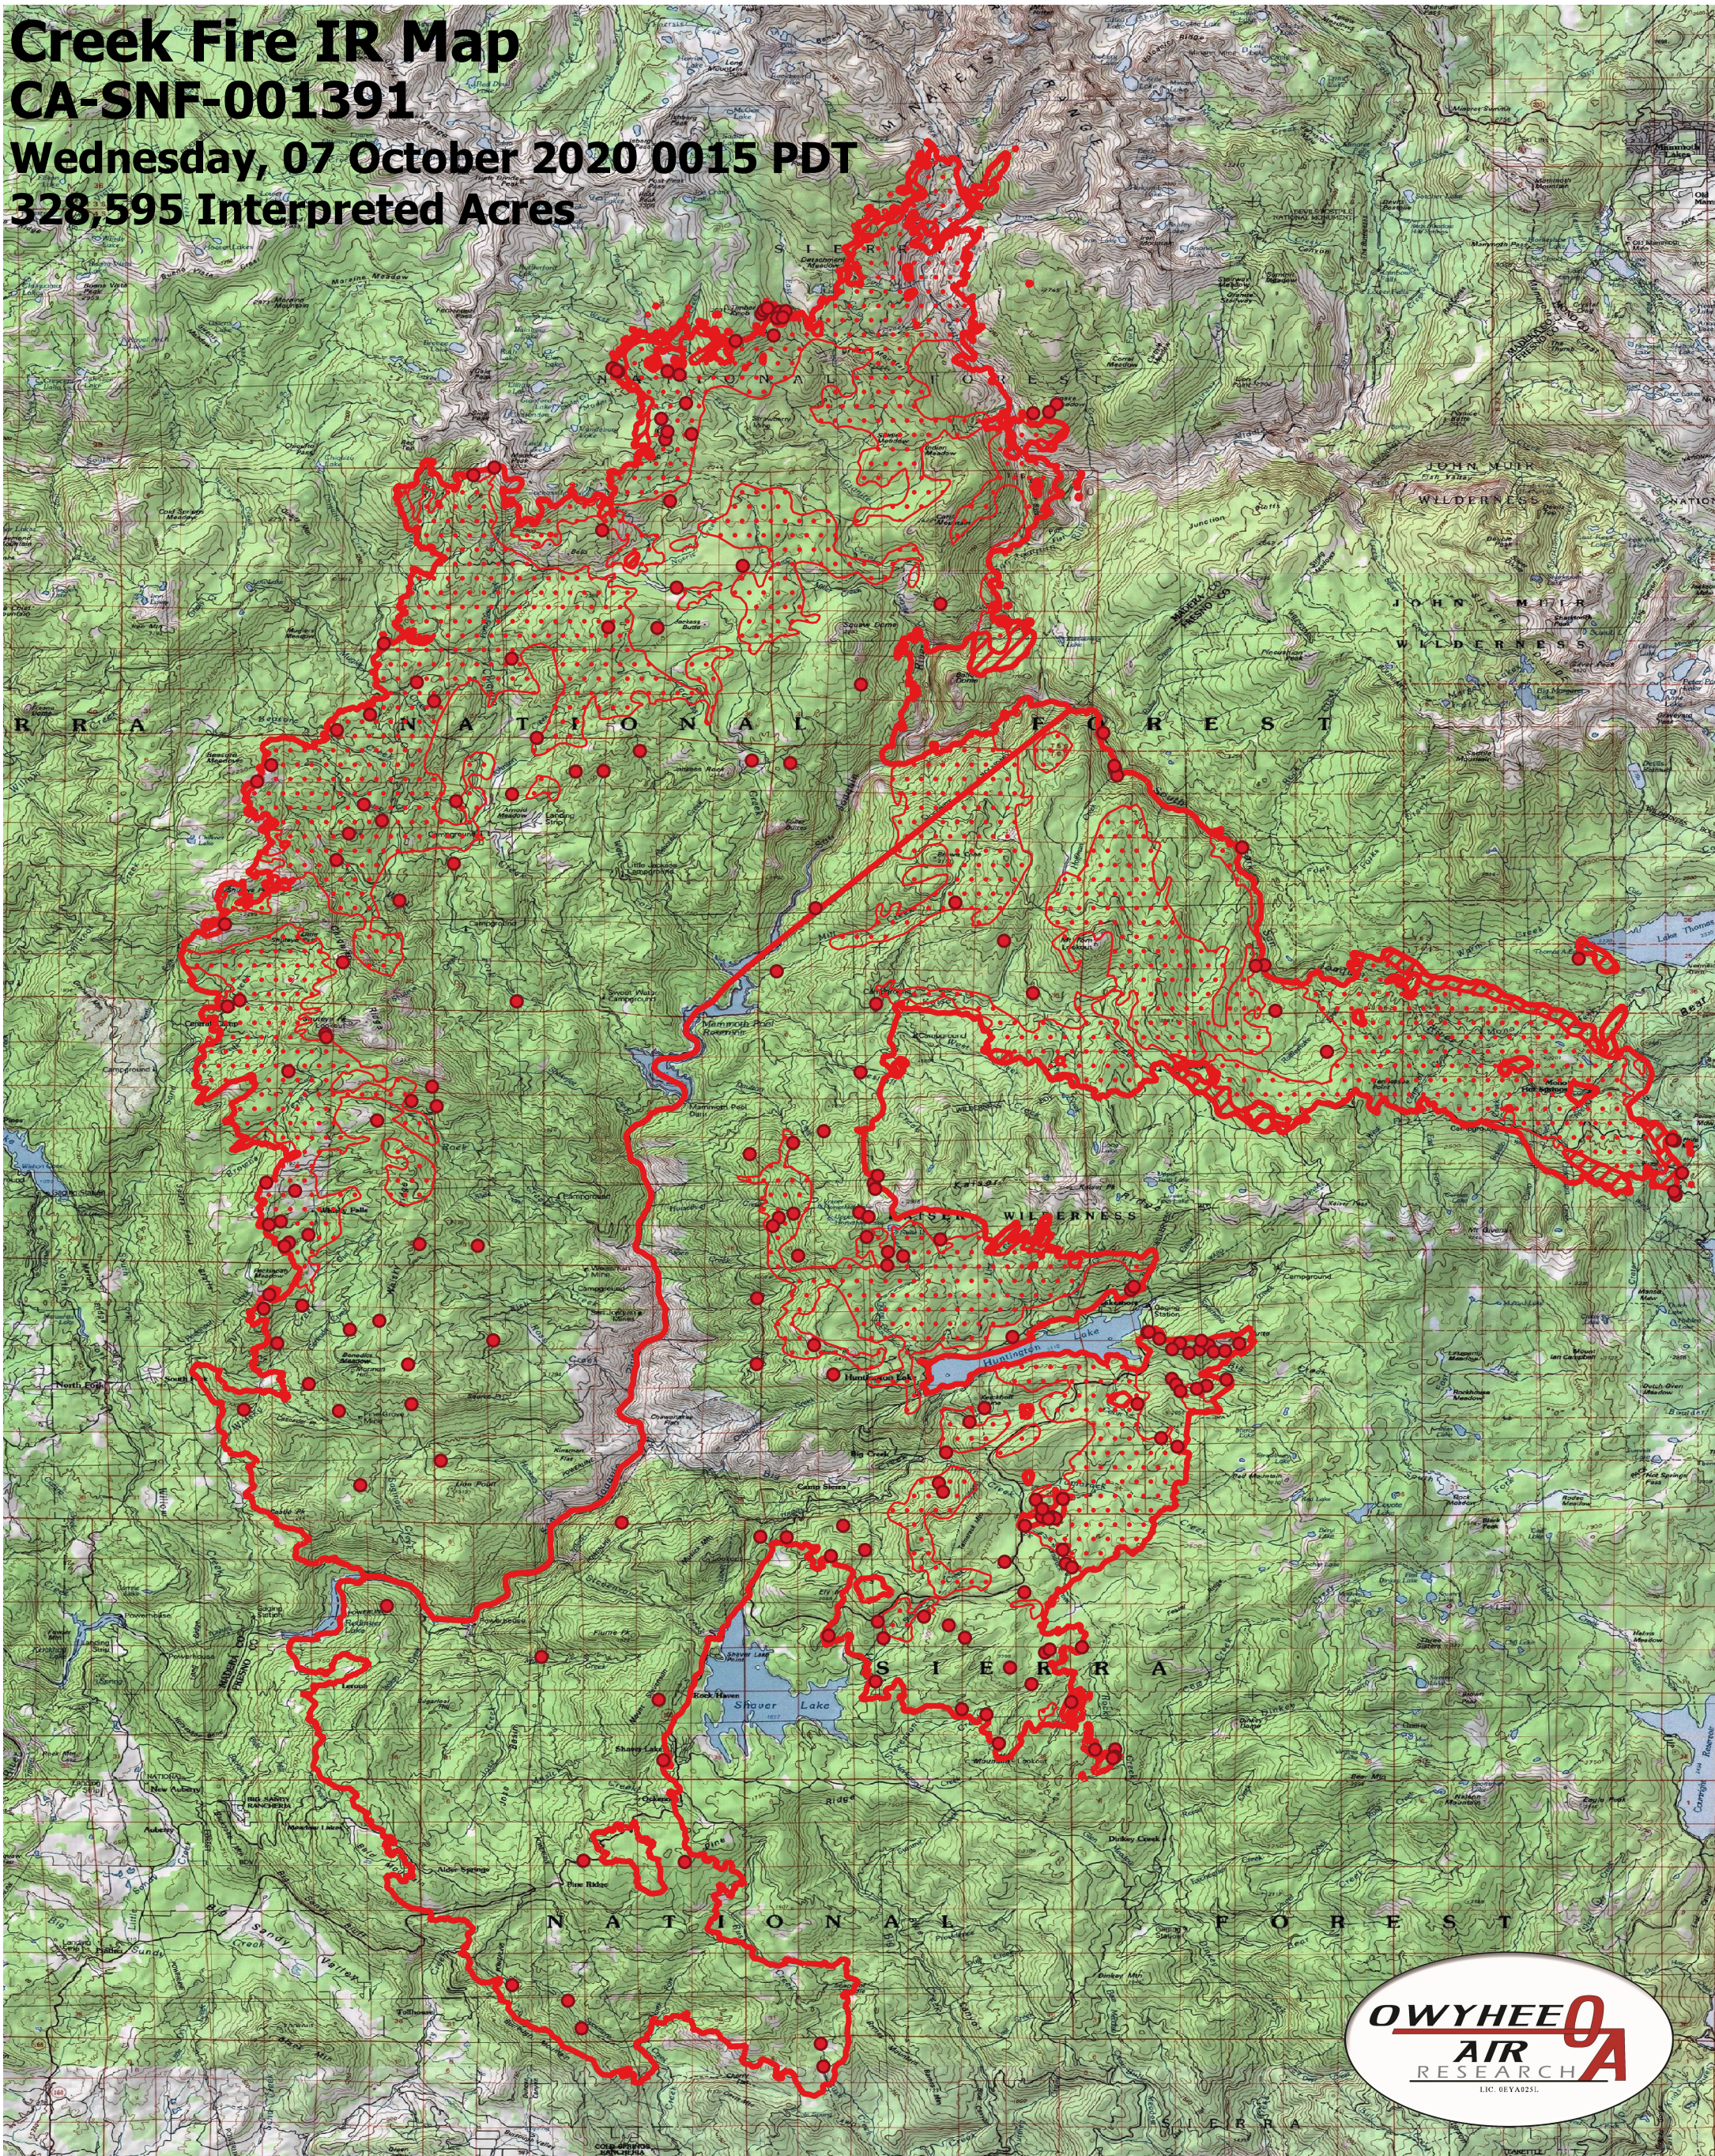

# Creek Fire IR Map

## CA-SNF-001391

### Wednesday, 07 October 2020 0015 PDT

### 328,595 Interpreted Acres