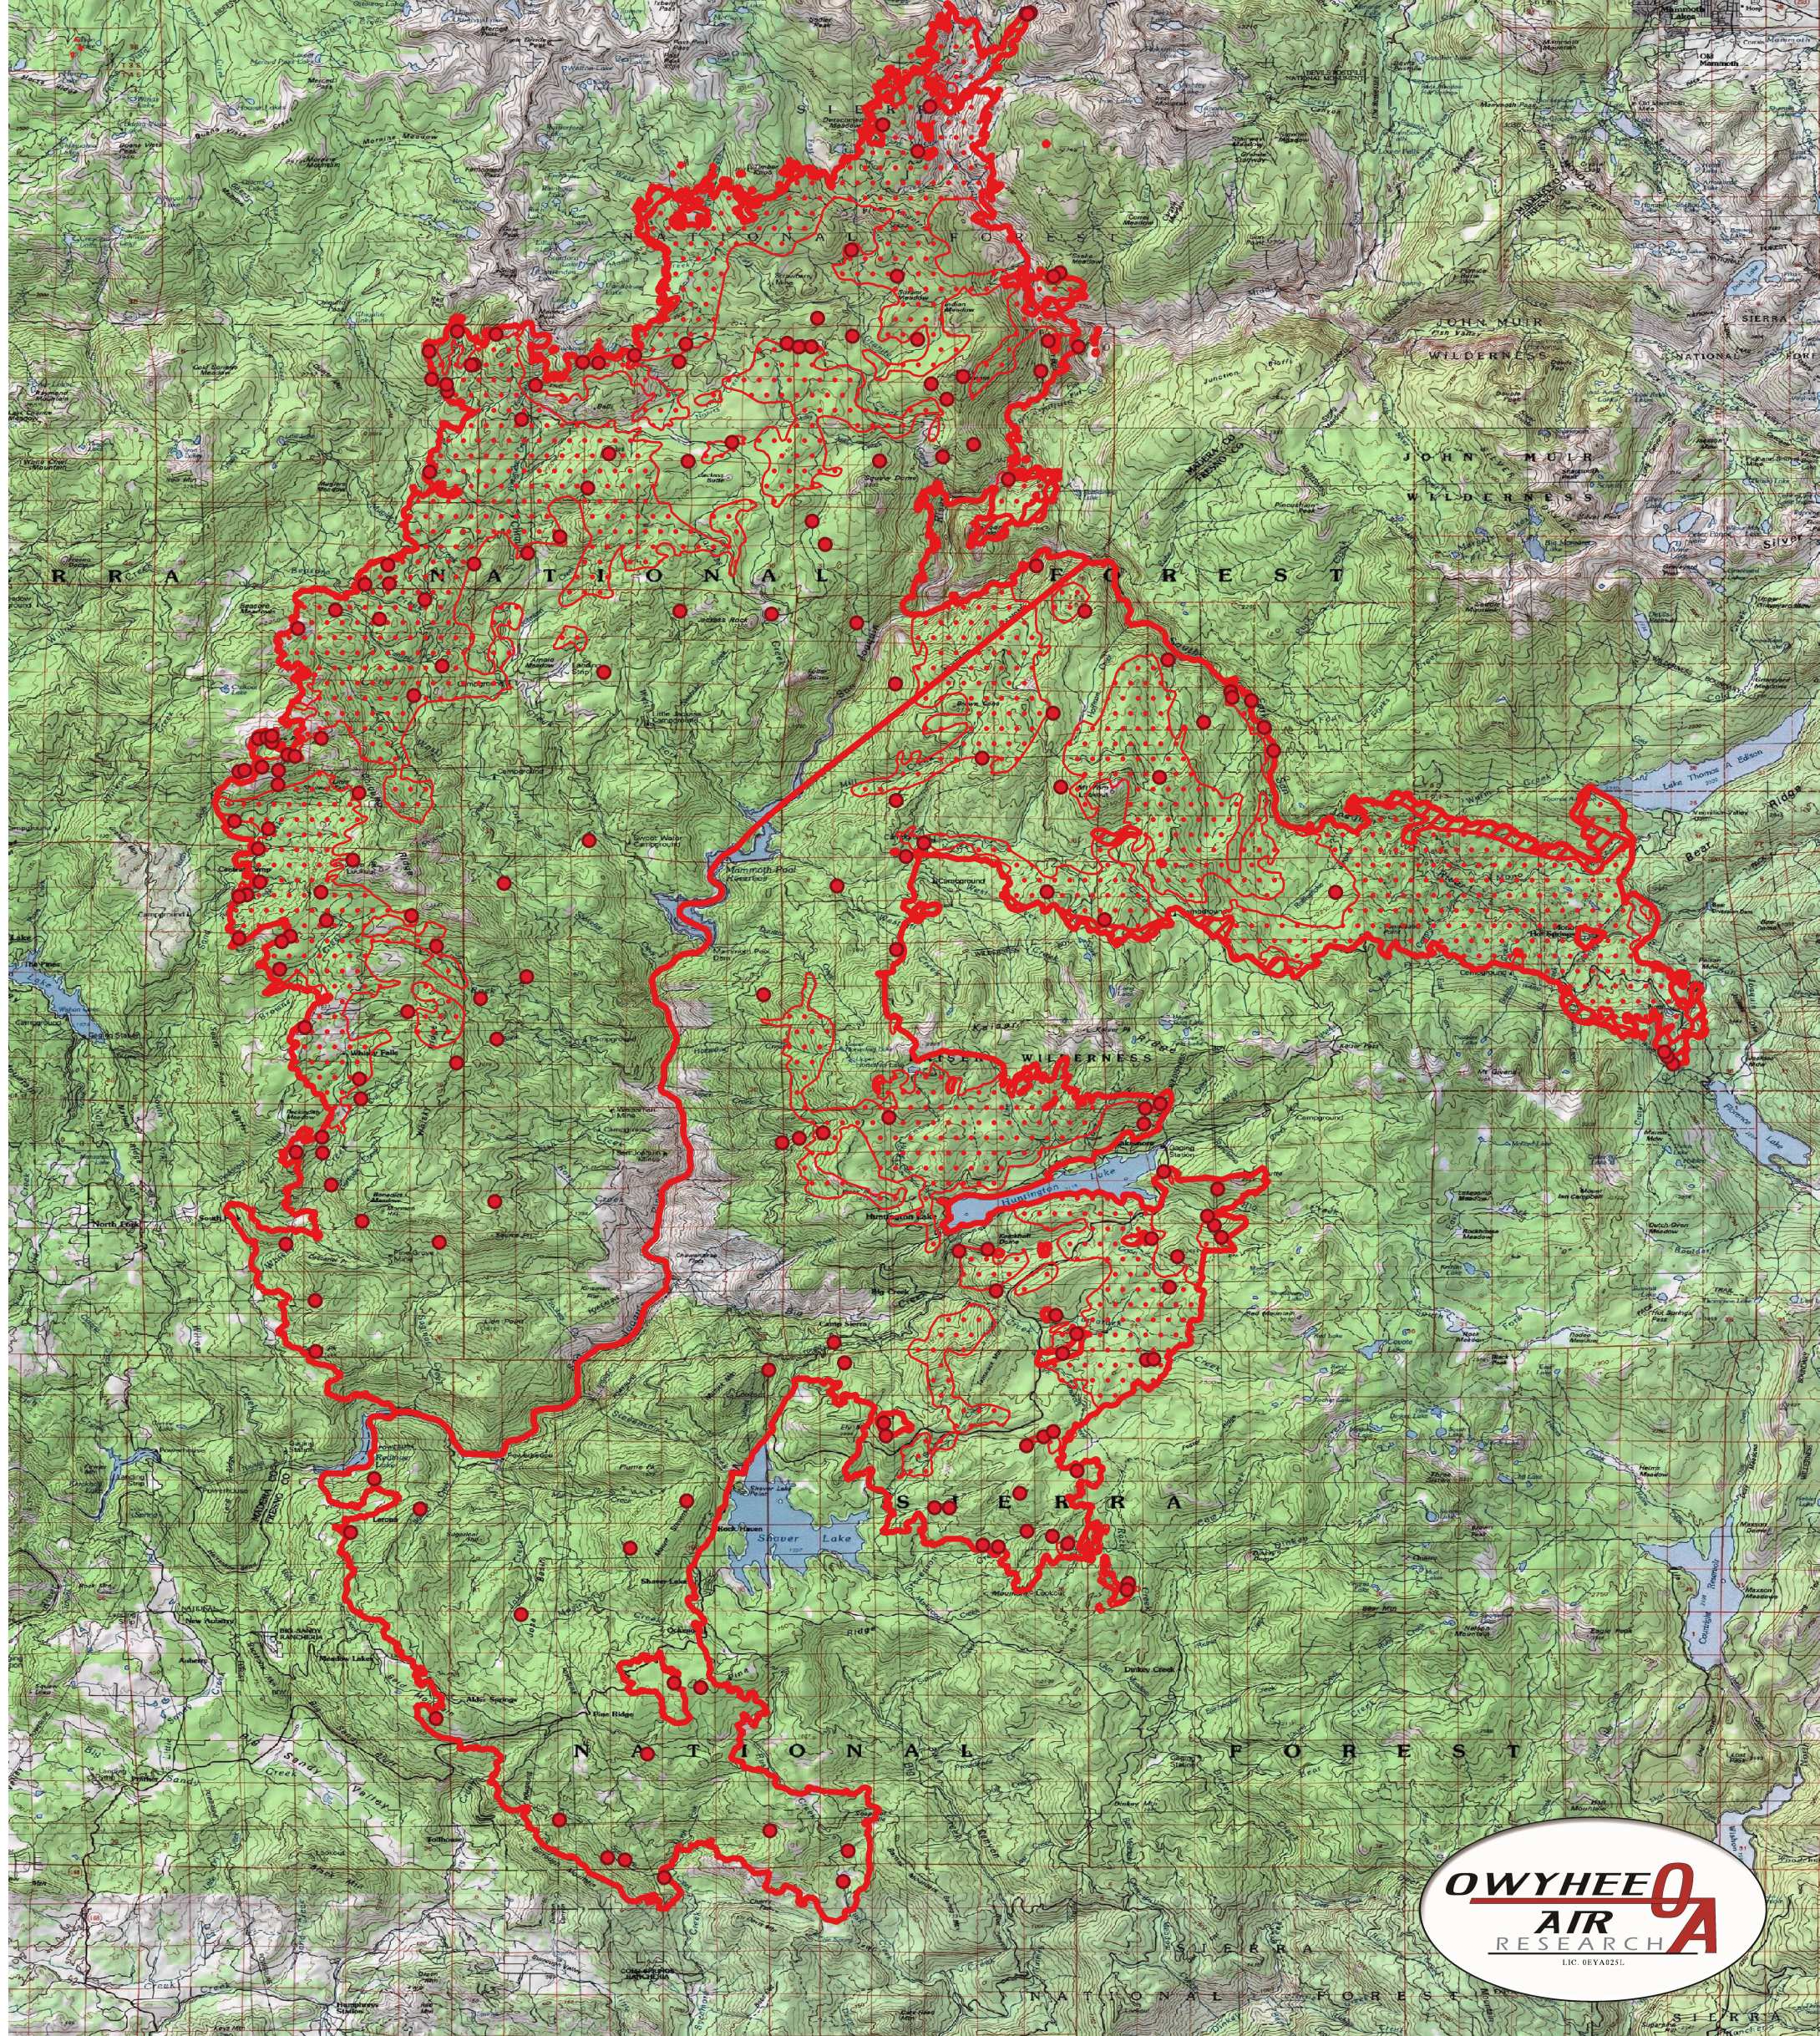

Creek Fire IR Map

CA-SNF-001391

Thursday, 08 October 0000 PDT

330,899 Interpreted Acres

Legend

- IR Isolated Heat
- ▭ IR Burn Perimeter
- ▨ IR Intense Heat
- ▤ IR Scattered Heat

Scale: 1:140,000
Projection: WGS 84
Produced by Owyhee Air Research, Inc.
IR Interpreter: C. Merriman
fire@owyheear.com (208) 442-5405