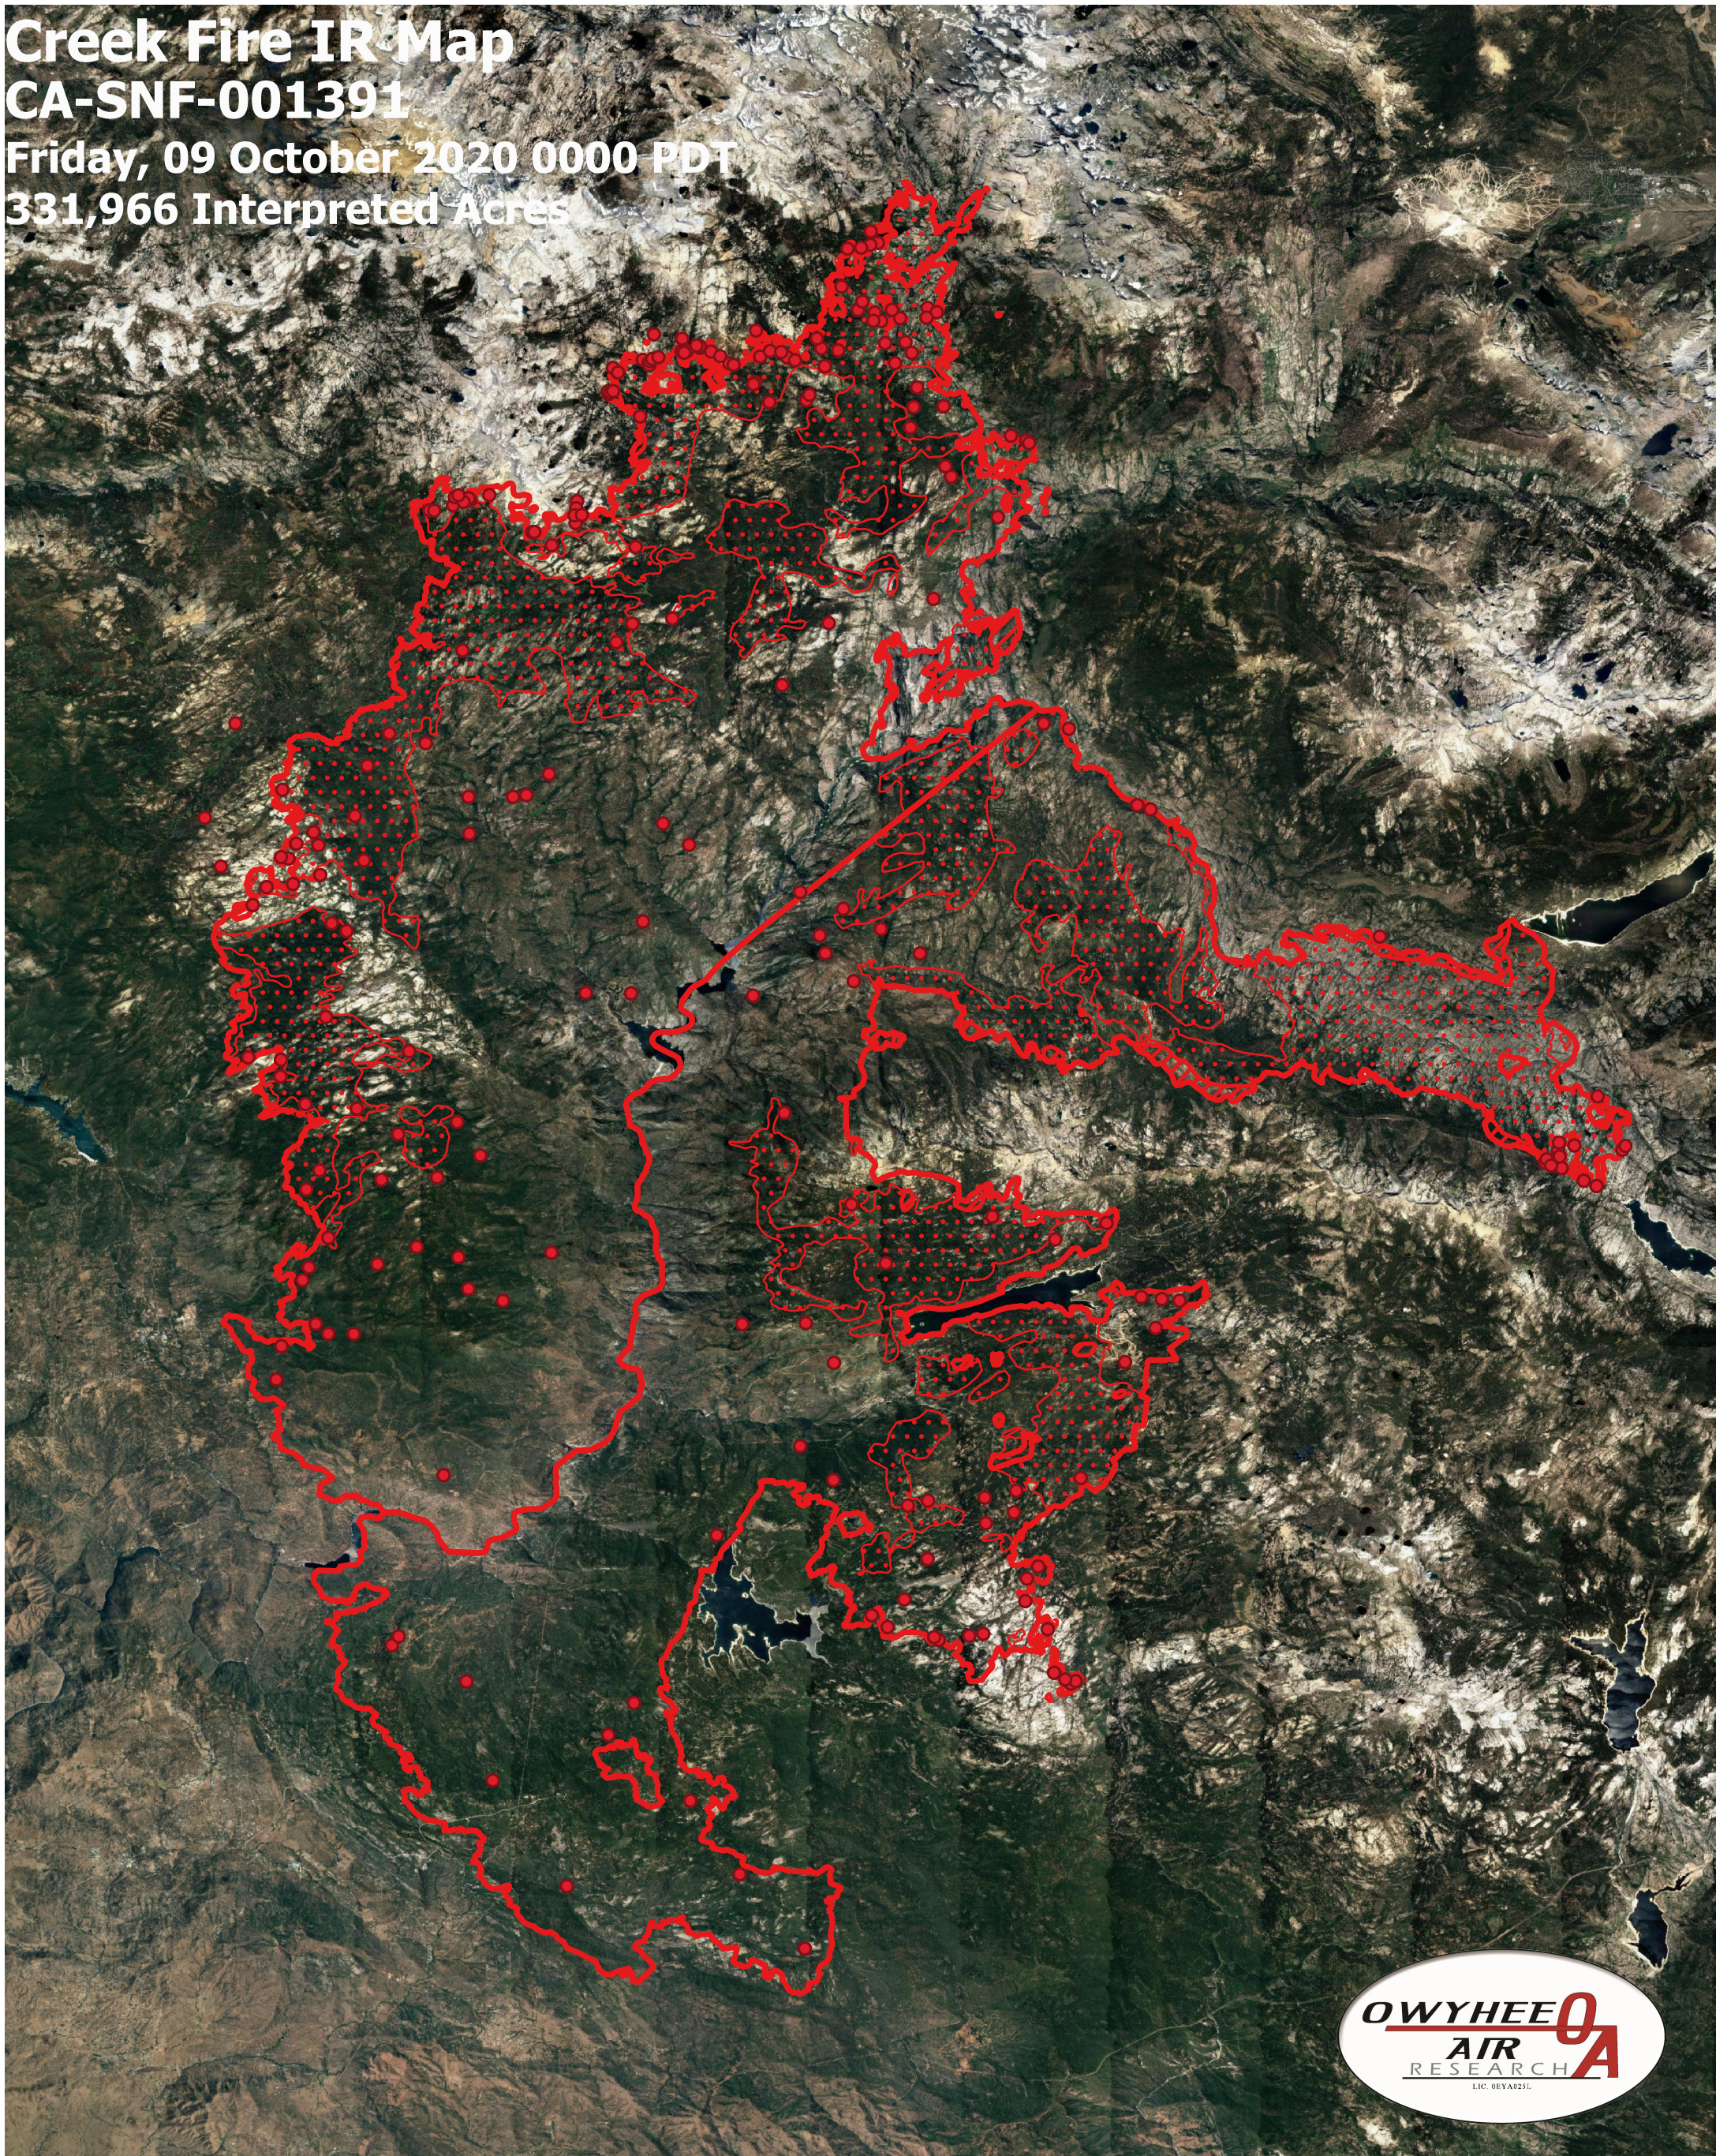

Creek Fire IR Map

CA-SNF-001391

Friday, 09 October 2020 0000 PDT

331,966 Interpreted Acres

Legend

- IR Isolated Heat
- ▭ IR Burn Perimeter
- ▨ IR Intense Heat
- ⋯ IR Scattered Heat

Scale: 1:140,000

Projection: WGS 84