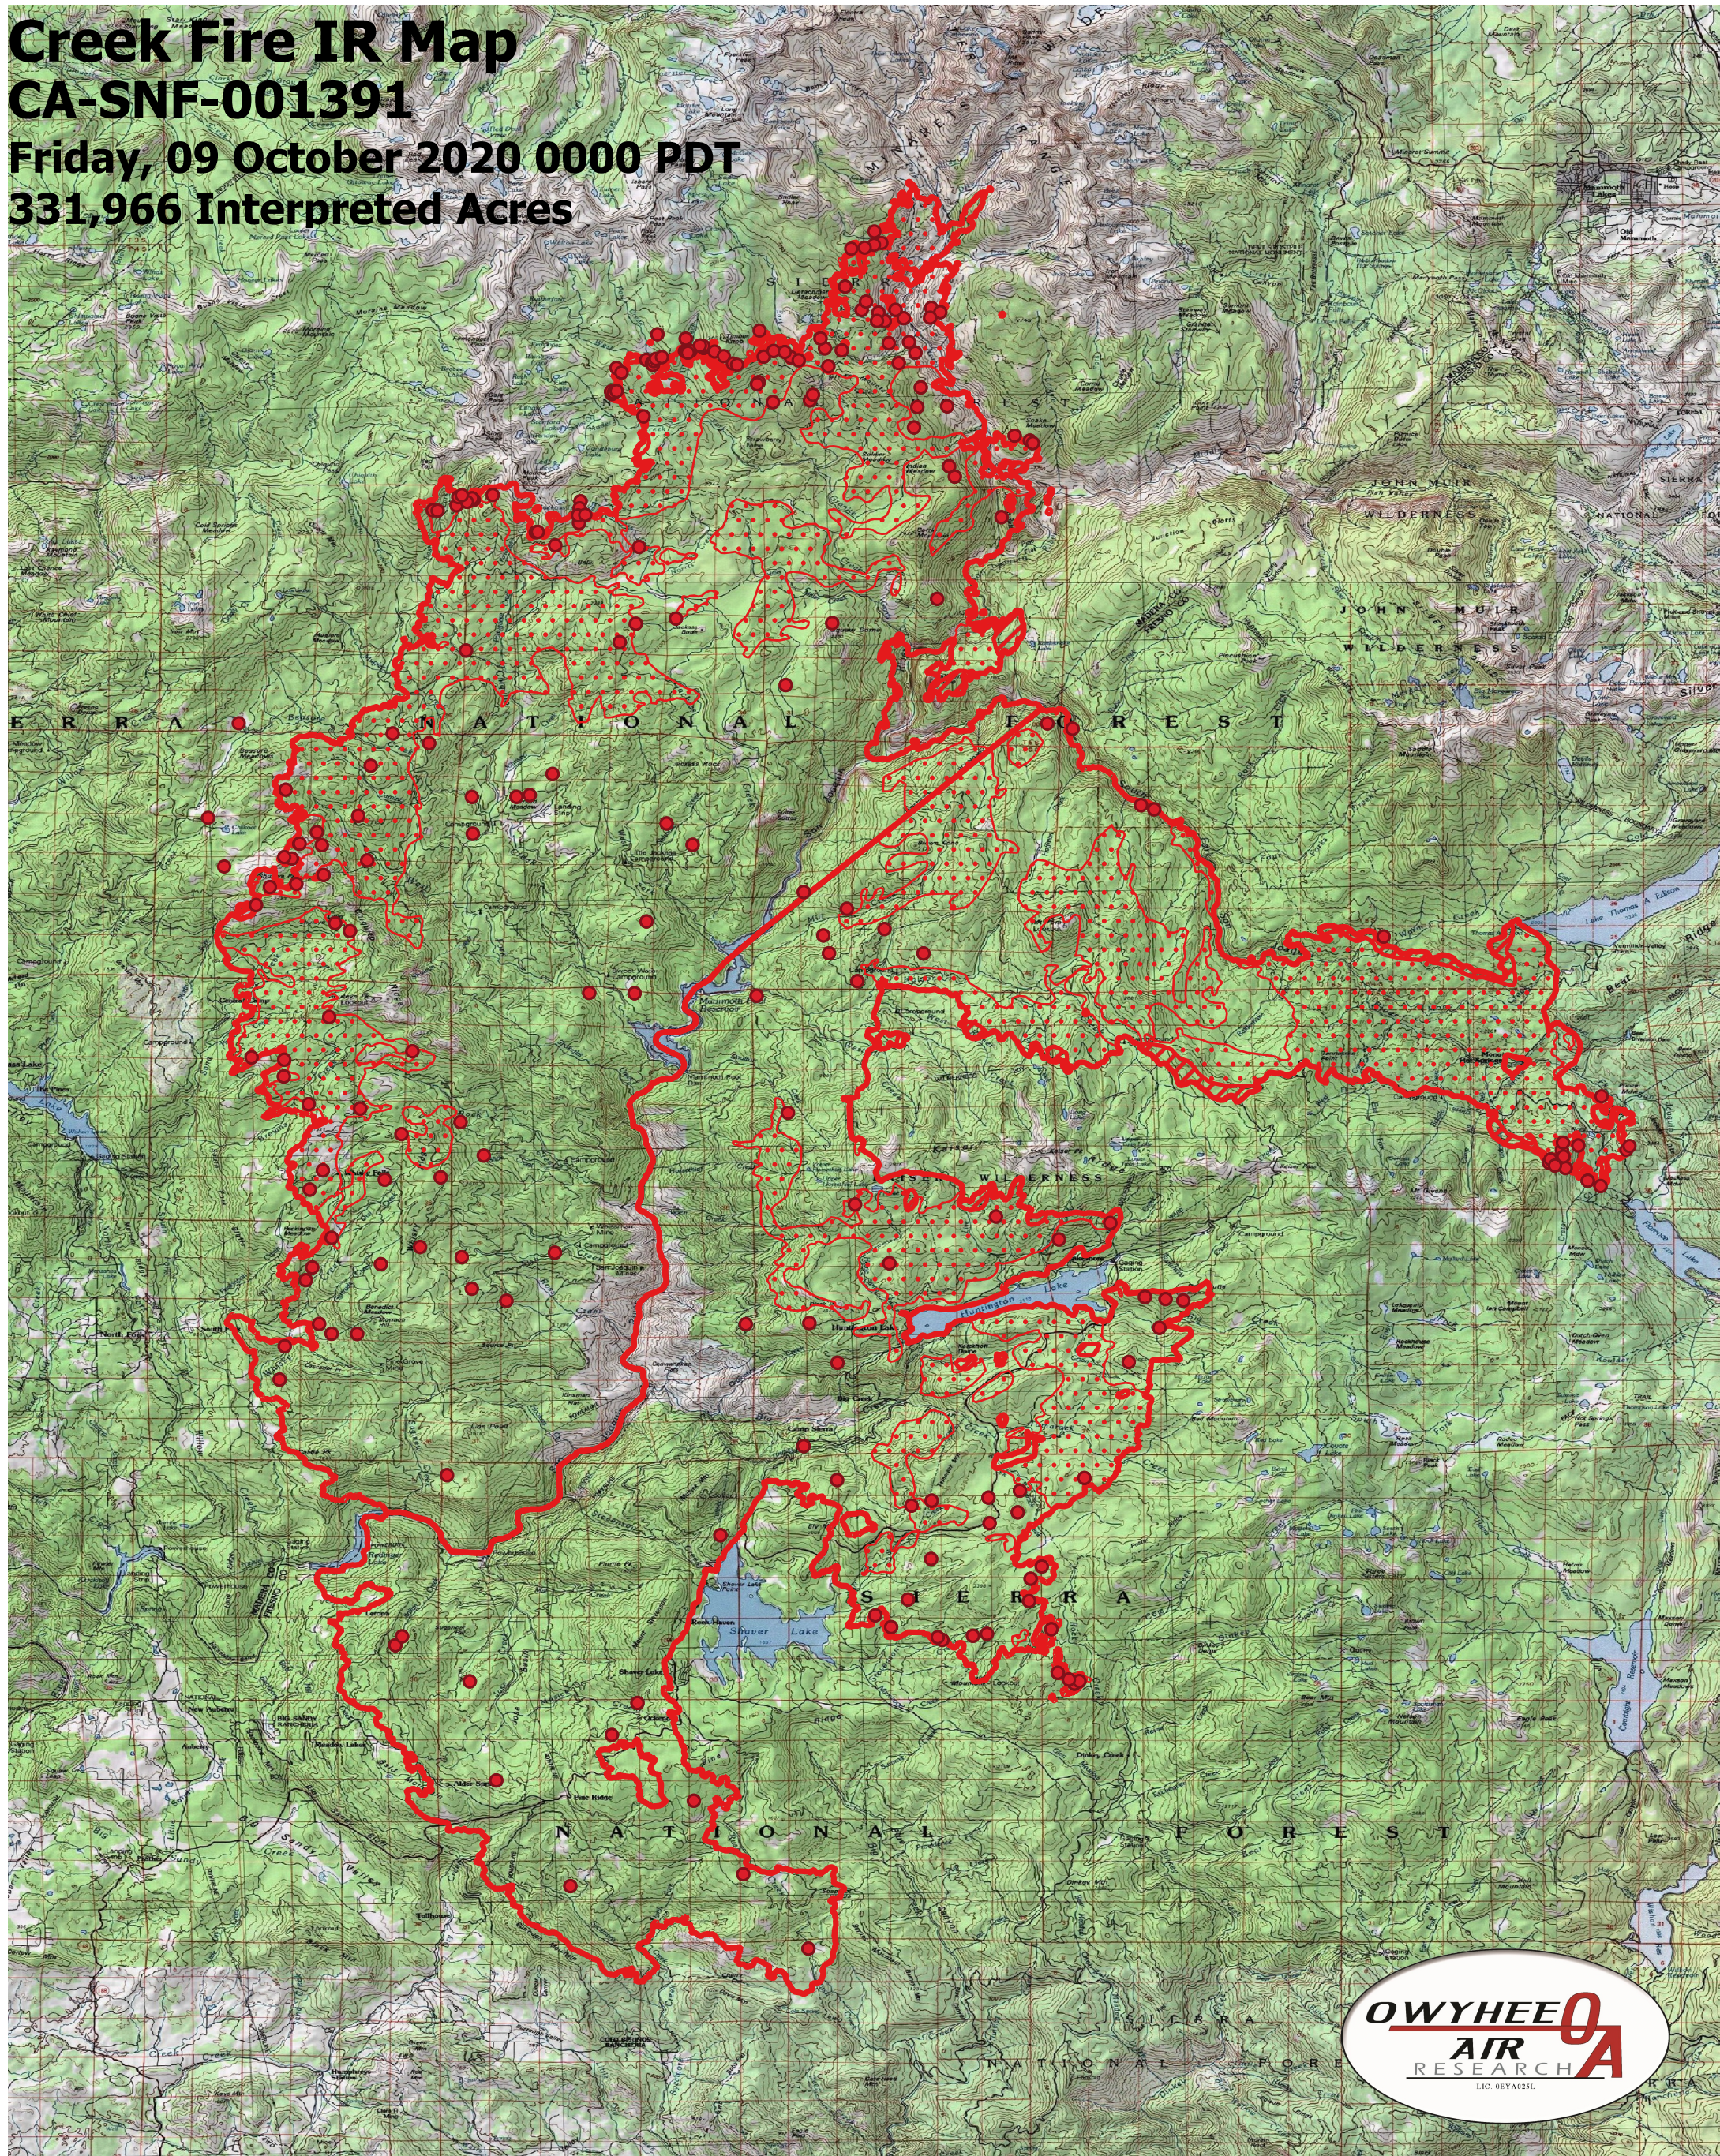

Creek Fire IR Map

CA-SNF-001391

Friday, 09 October 2020 0000 PDT

331,966 Interpreted Acres

Legend

- IR Isolated Heat
- ▭ IR Burn Perimeter
- ▨ IR Intense Heat
- ▤ IR Scattered Heat

Scale: 1:140,000
Projection: WGS 84
Produced by Owyhee Air Research, Inc.
IR Interpreter: C. Merriman
fire@owyheear.com (208) 442-5405