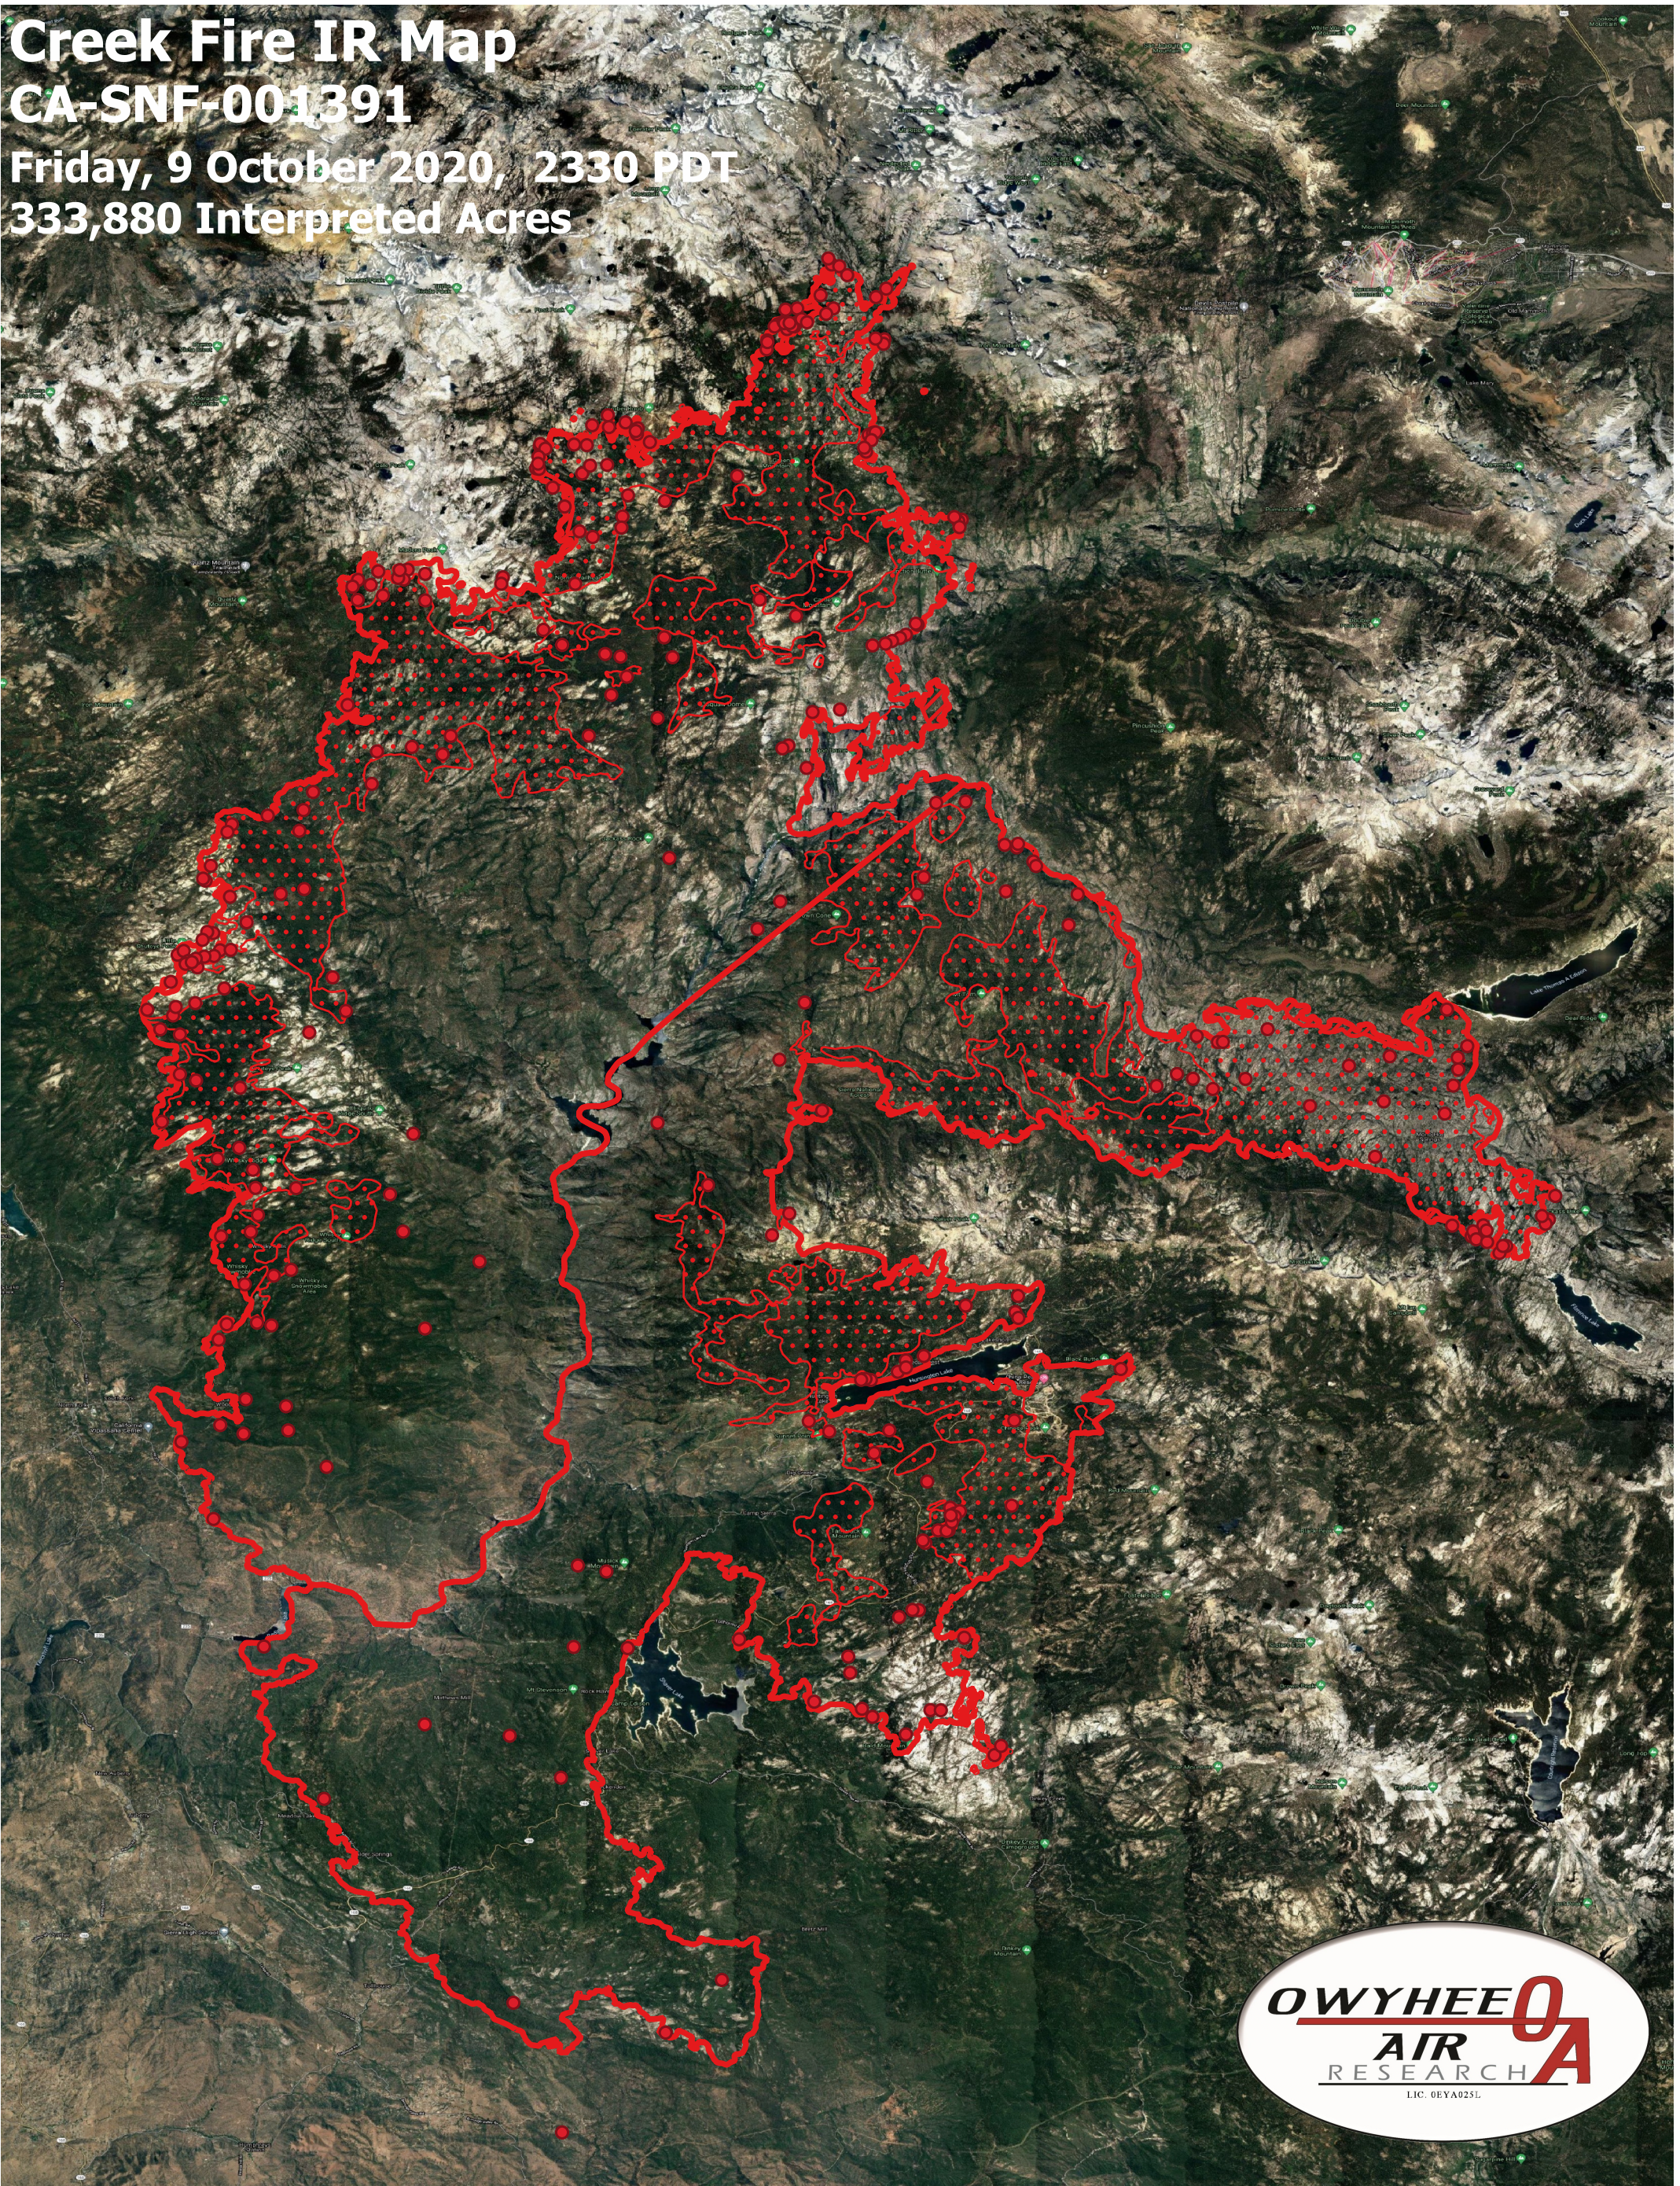

Creek Fire IR Map

CA-SNF-001391

Friday, 9 October 2020, 2330 PDT

333,880 Interpreted Acres

Legend

- IR Isolated Heat
- ▭ Burn Perimter
- ▨ IR Intense Heat
- ▤ IR Scattered Heat

Scale: 1:140,000

Projection: WGS 84