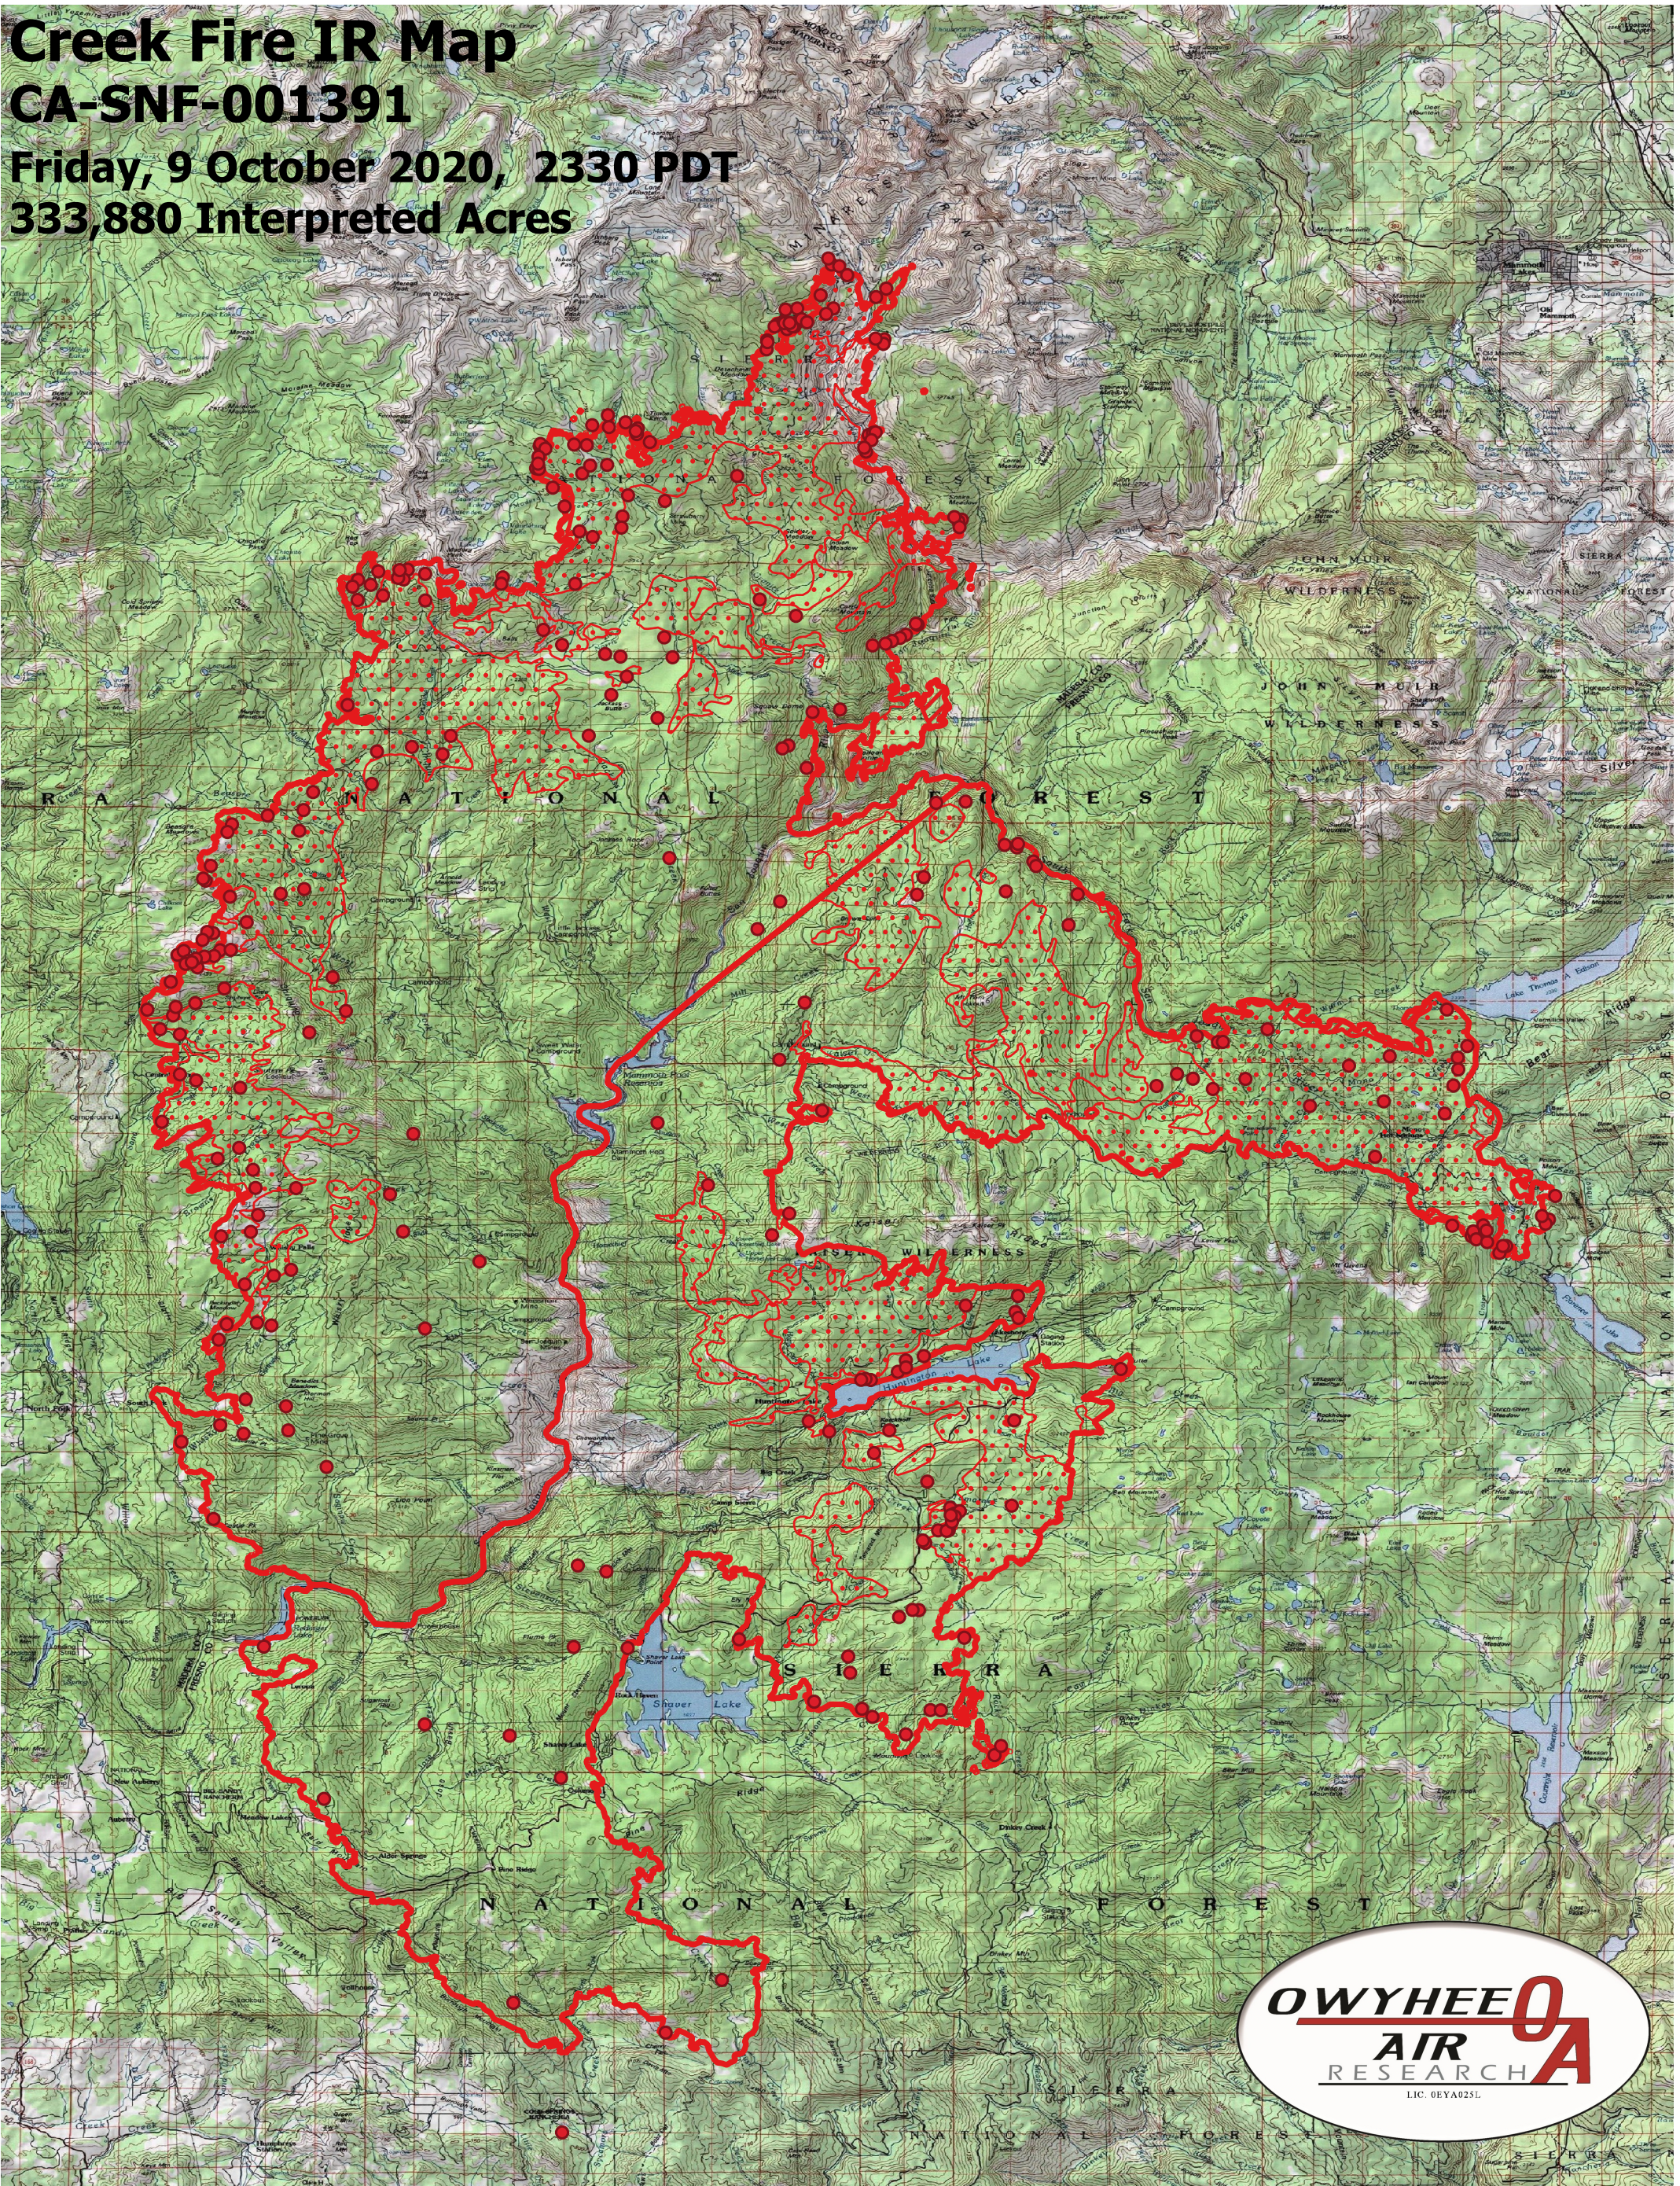

Creek Fire IR Map

CA-SNF-001391

Friday, 9 October 2020, 2330 PDT

333,880 Interpreted Acres

Legend

- IR Isolated Heat
- ▭ Burn Perimeter
- ▨ IR Intense Heat
- ⋯ IR Scattered Heat

Scale: 1:140,000

Projection: WGS 84