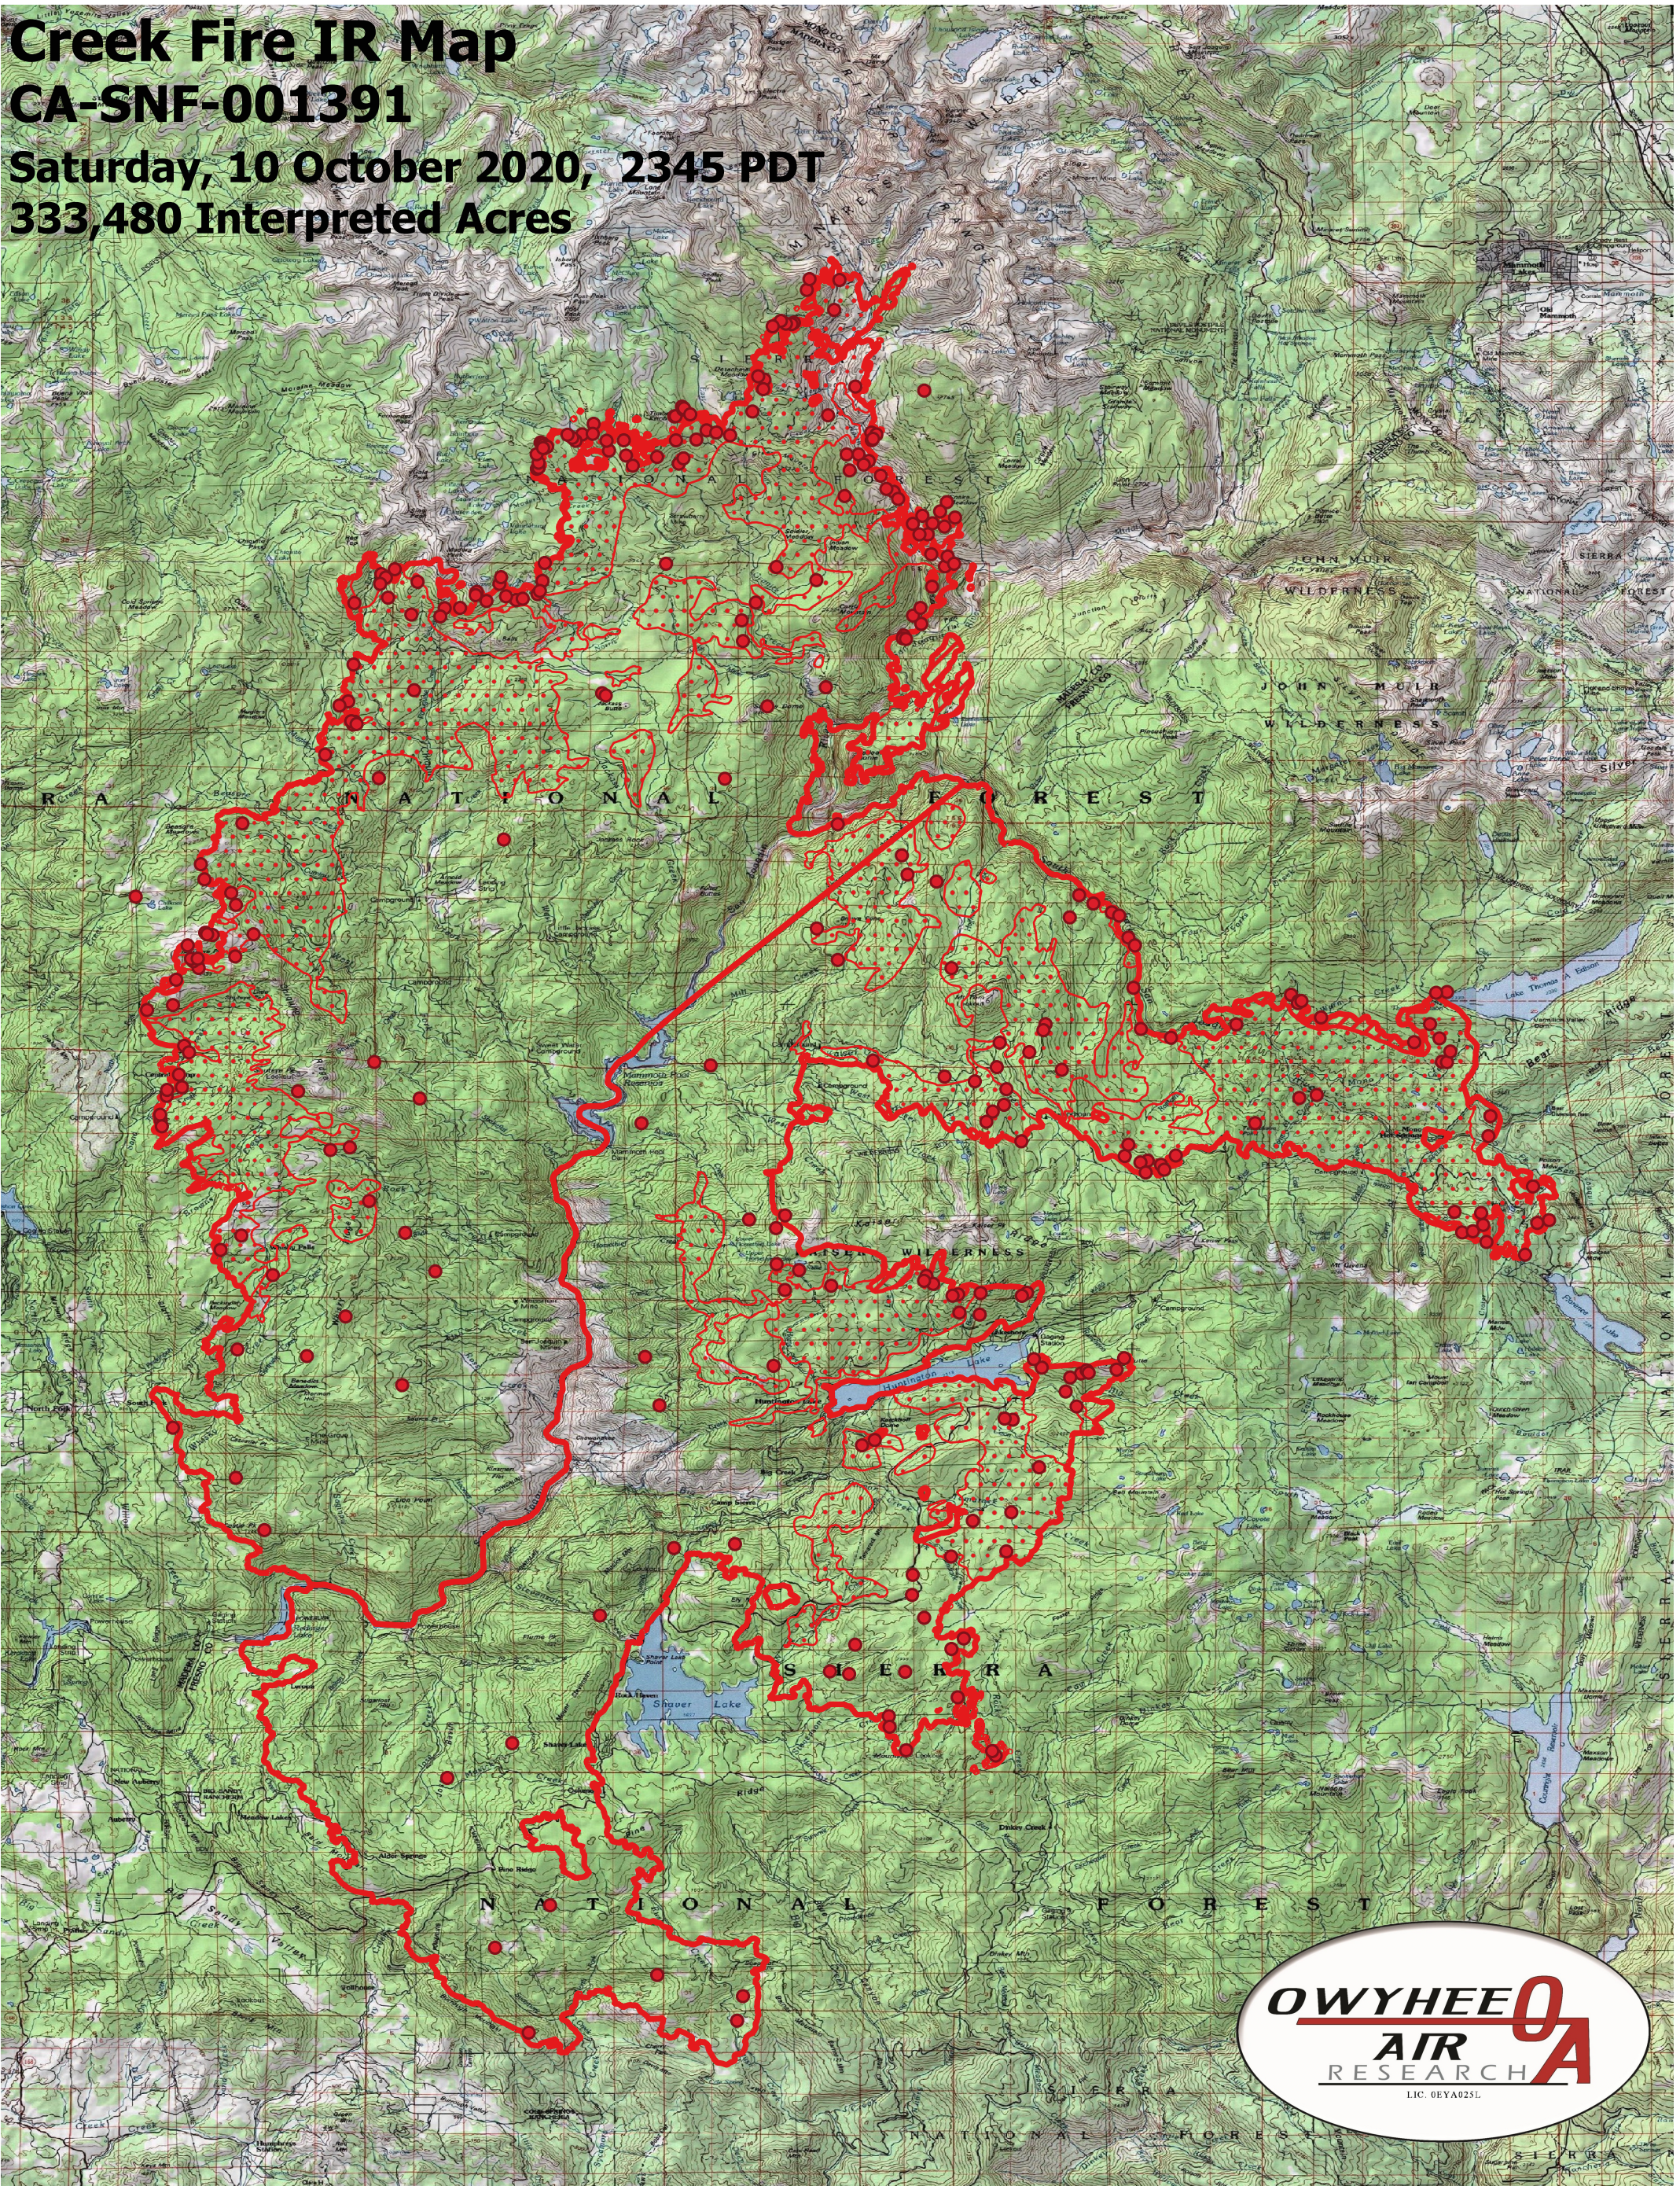

Creek Fire IR Map

CA-SNF-001391

Saturday, 10 October 2020, 2345 PDT

333,480 Interpreted Acres

Legend

- IR Isolated Heat
- ▭ Burn Perimeter
- ▨ IR Intense Heat
- ⋯ IR Scattered Heat

Scale: 1:140,000

Projection: WGS 84