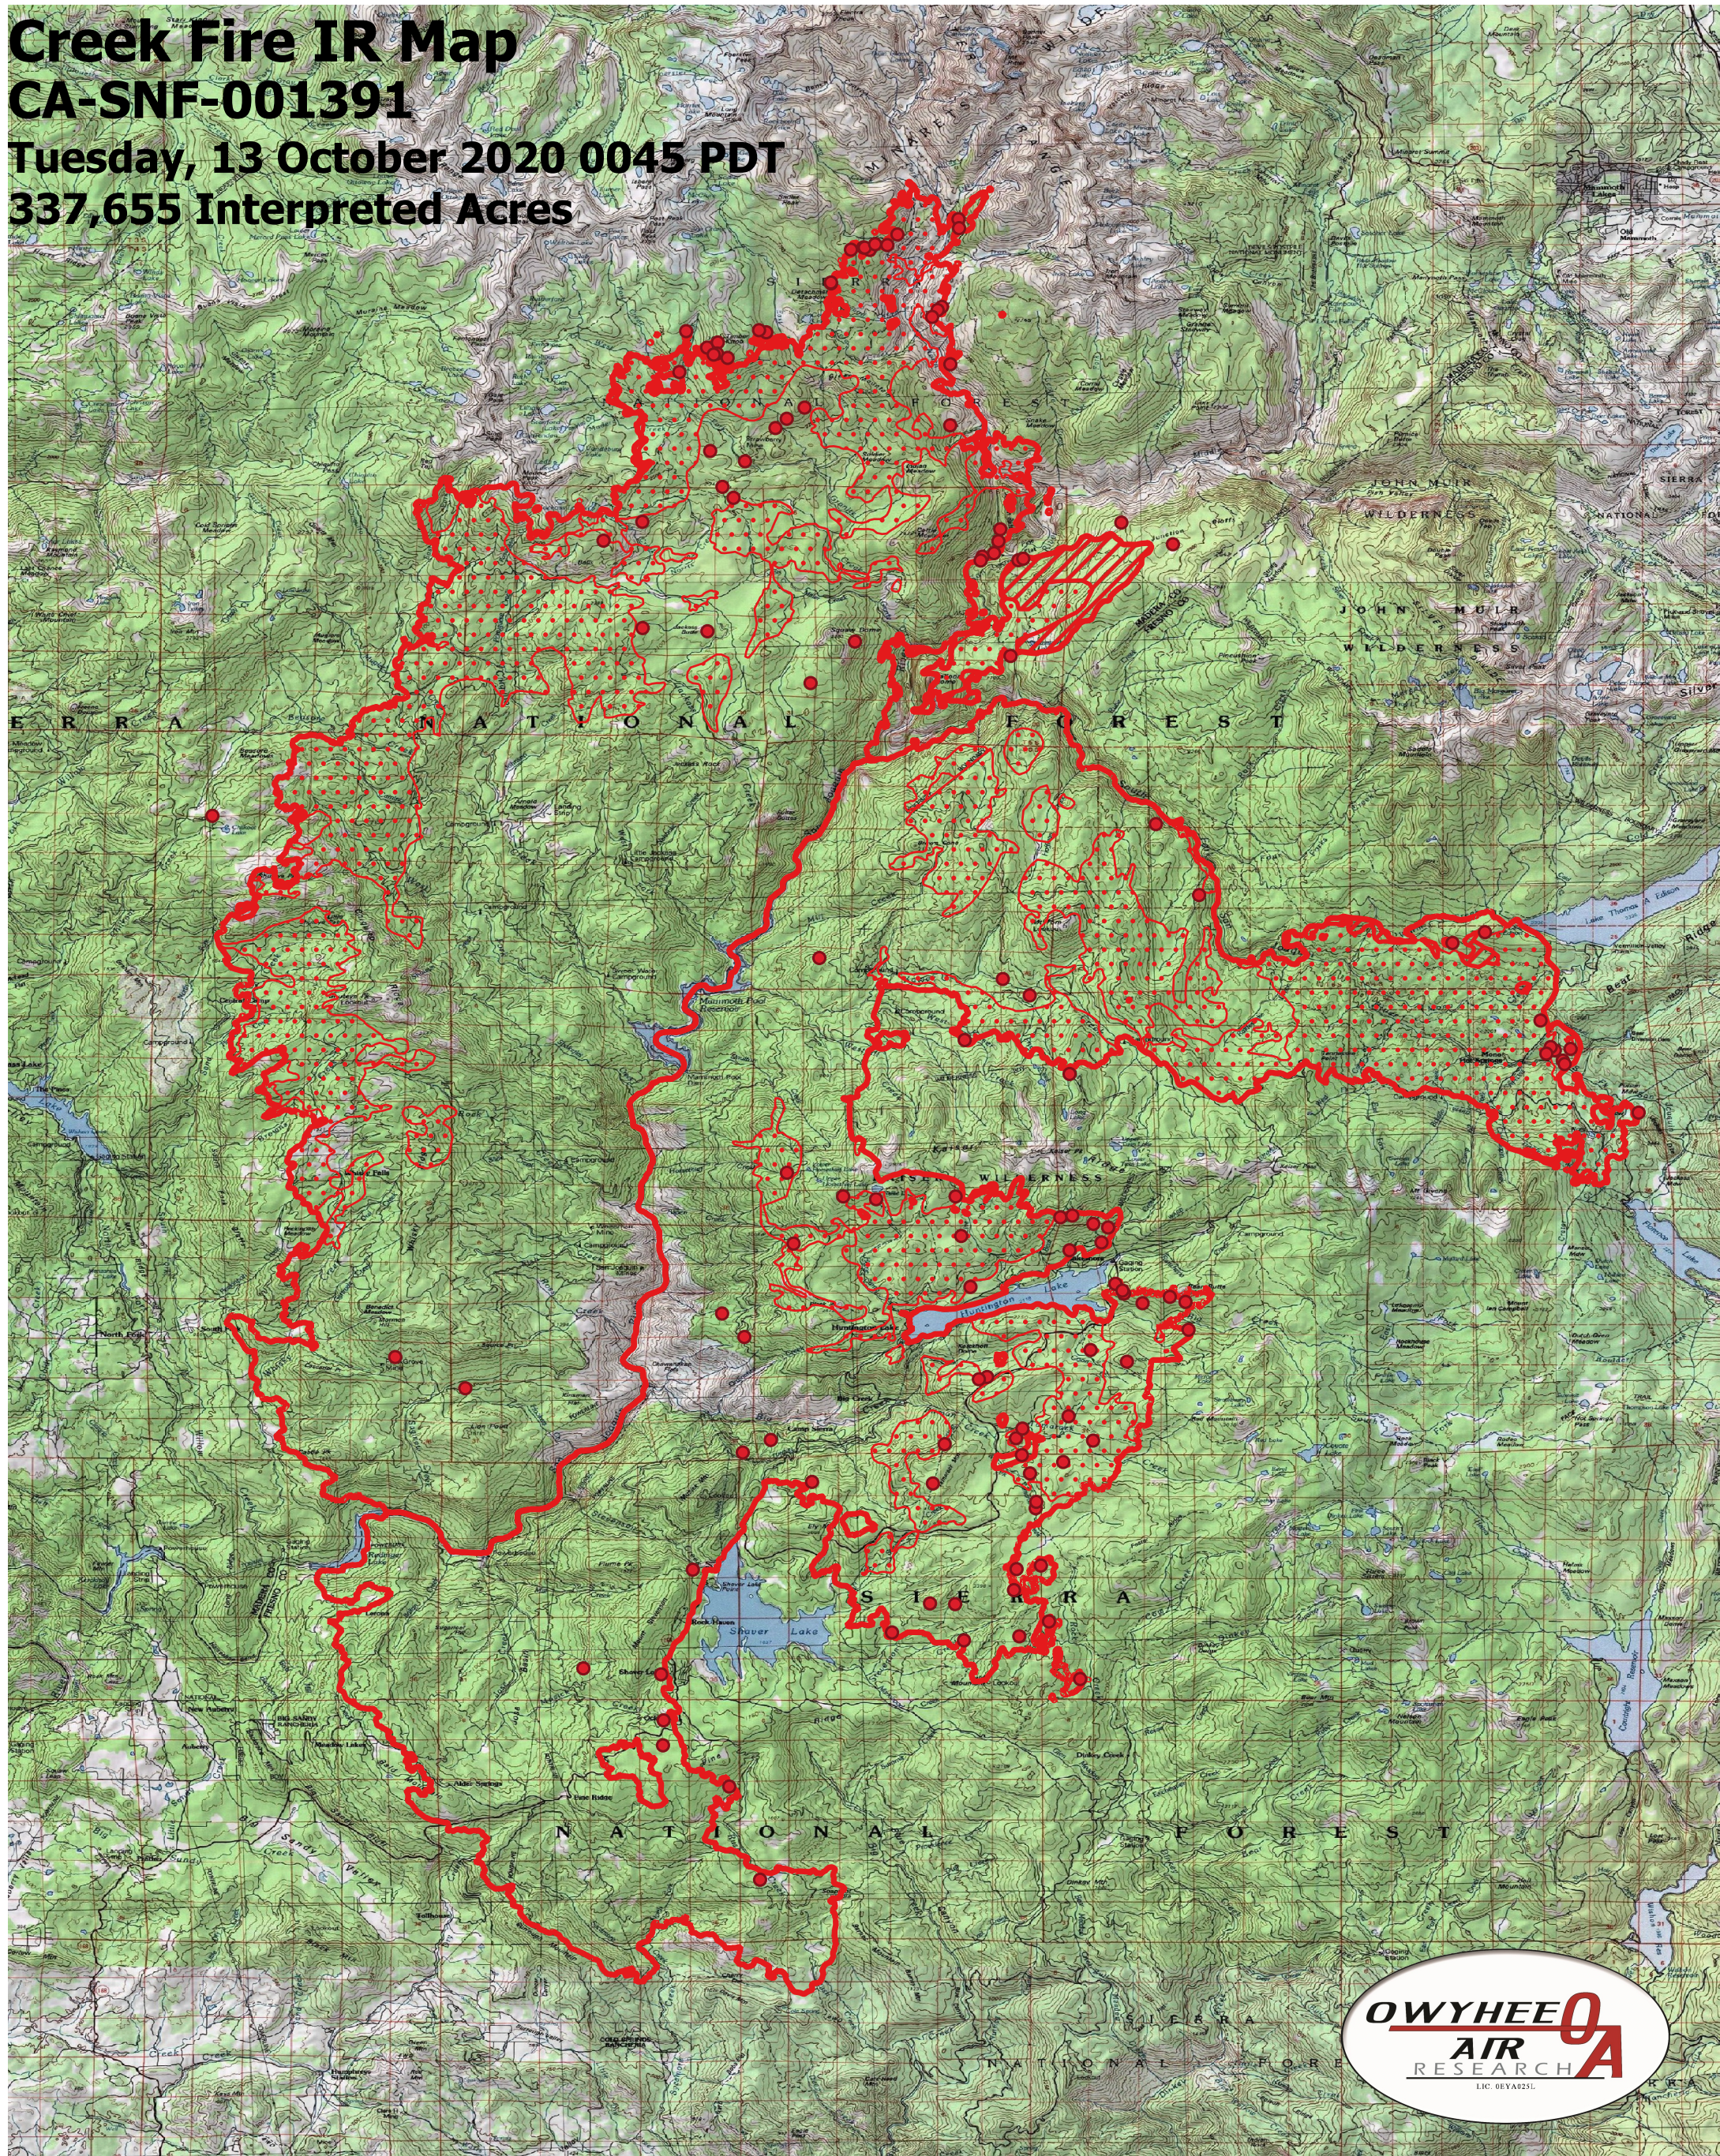

Creek Fire IR Map

CA-SNF-001391

Tuesday, 13 October 2020 0045 PDT

337,655 Interpreted Acres

Legend

- IR Isolated Heat
- ▭ IR Burn Perimeter
- ▨ IR Intense Heat
- ⋯ IR Scattered Heat

Scale: 1:140,000
Projection: WGS 84
Produced by Owyhee Air Research, Inc.
IR Interpreter: C. Merriman
fire@owyheear.com (208) 442-5405