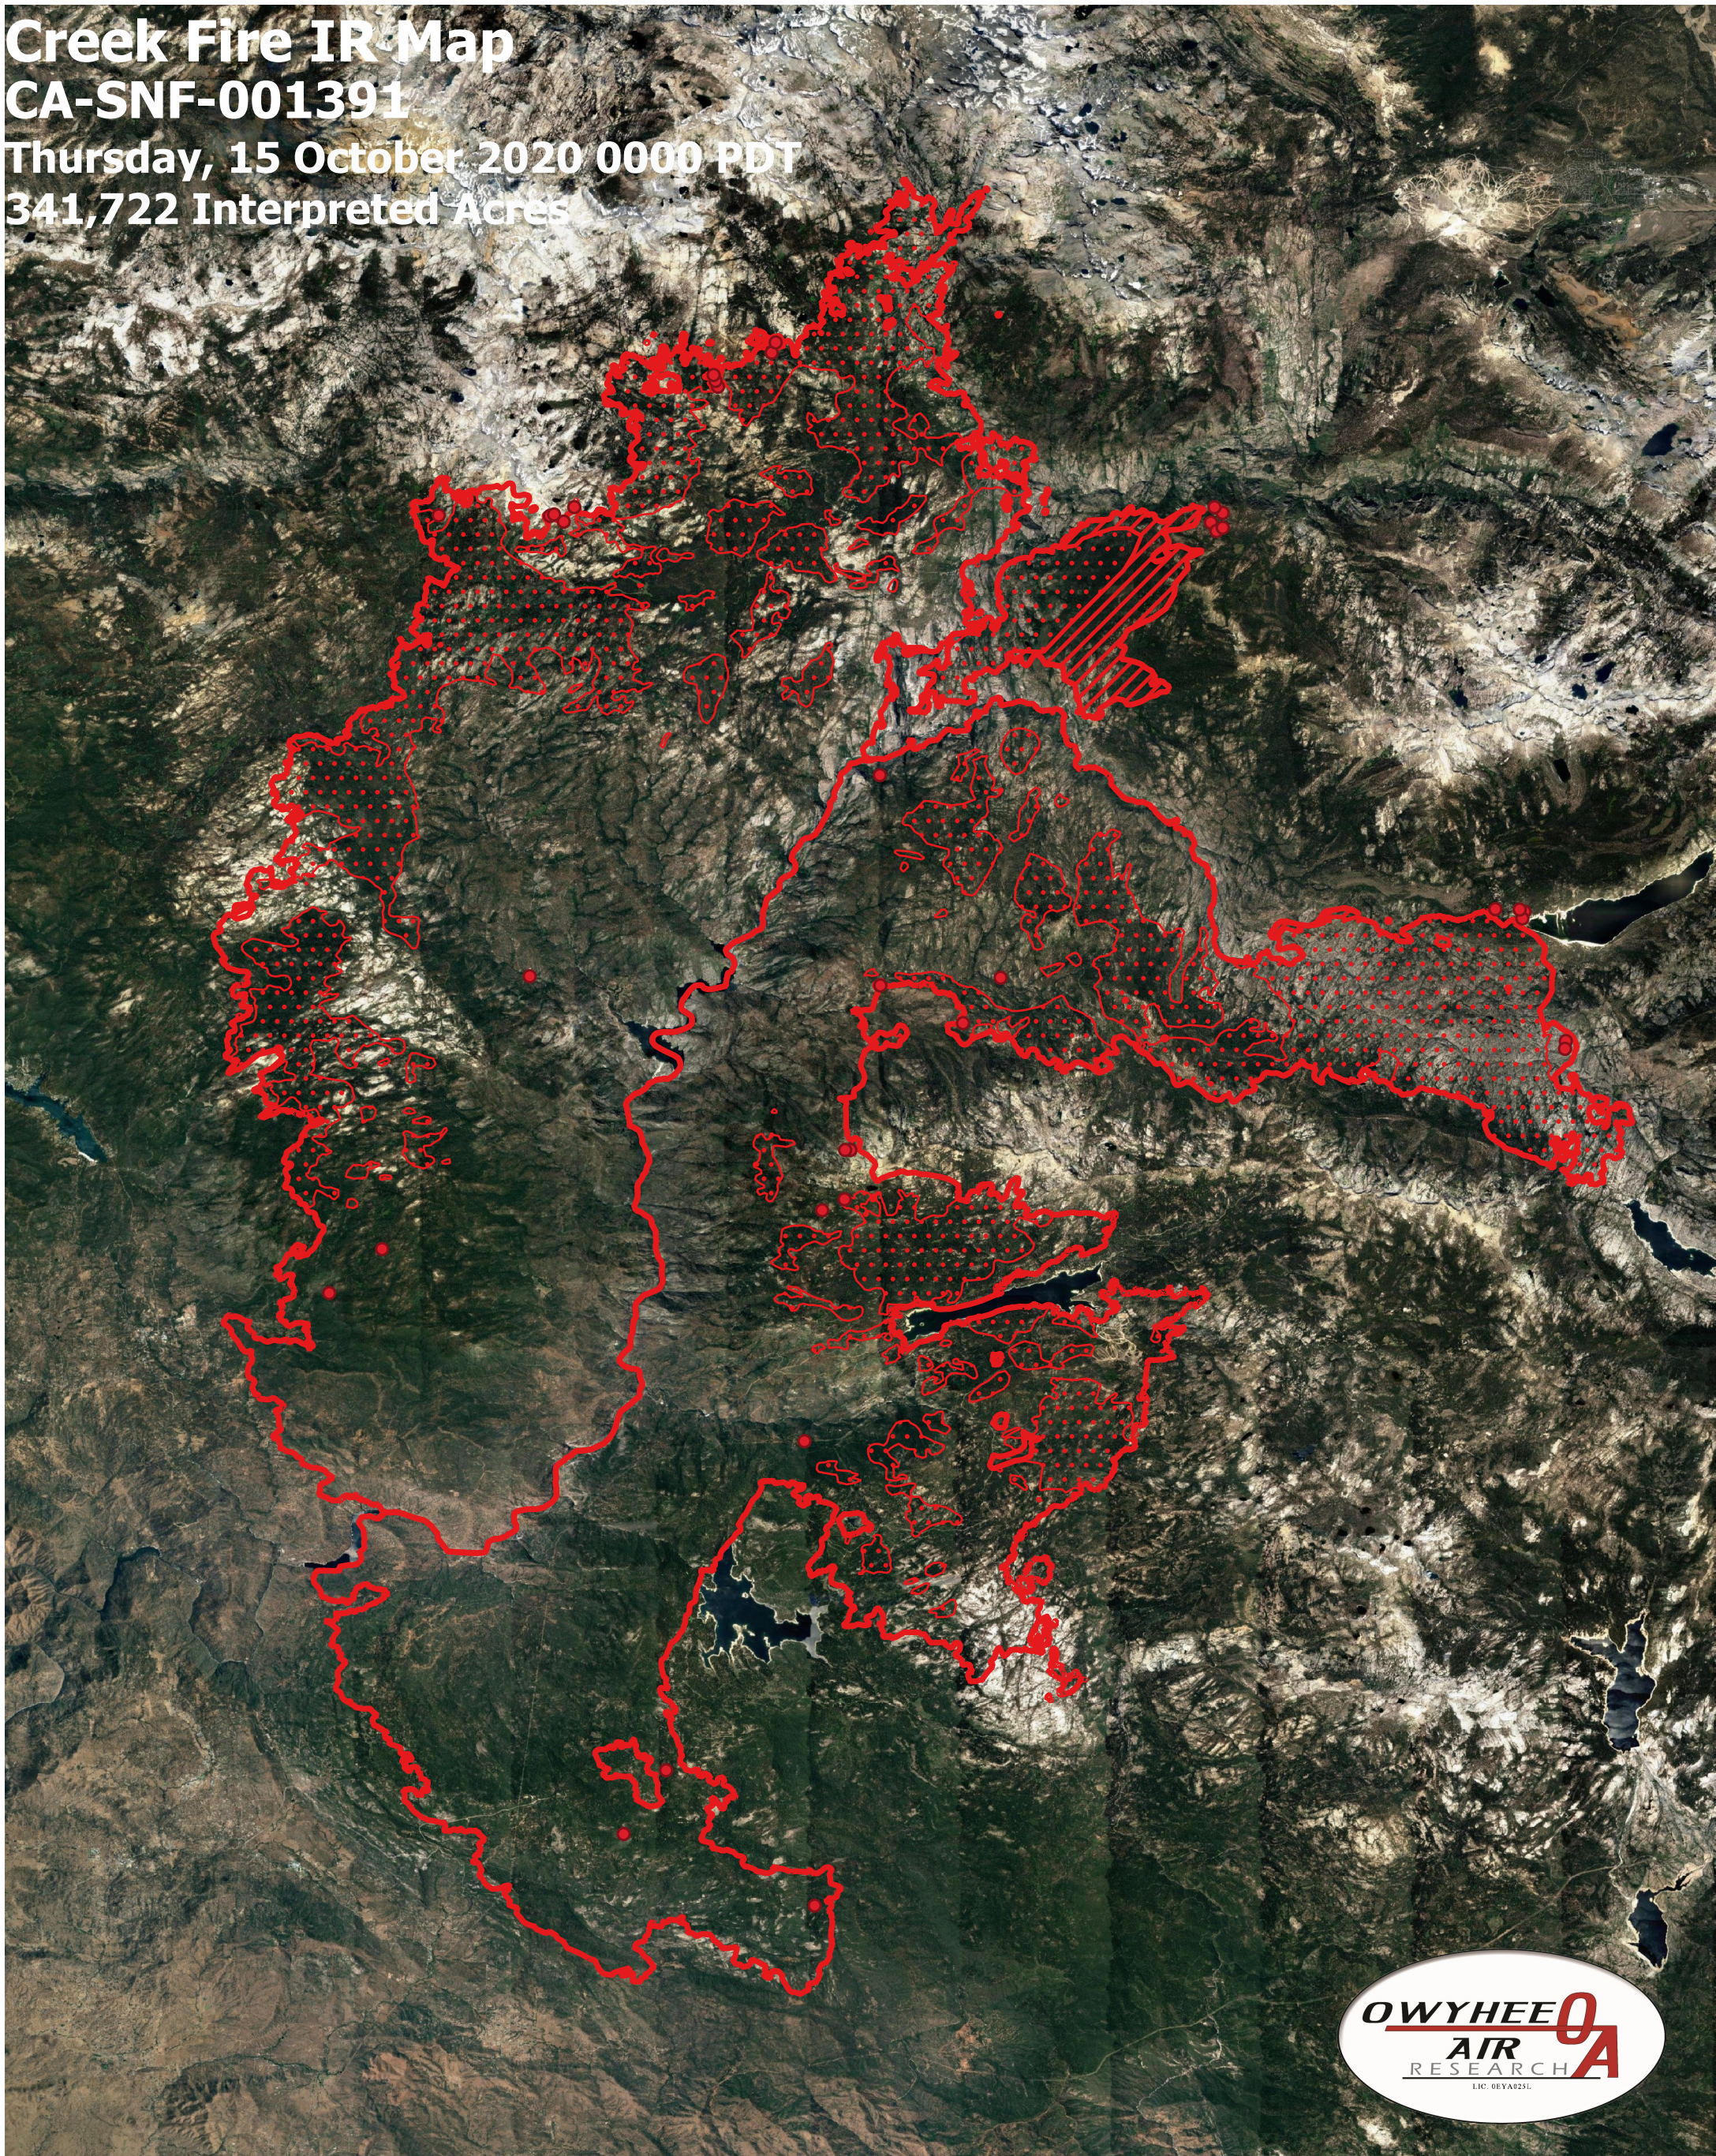

Creek Fire IR Map

CA-SNF-001391

Thursday, 15 October 2020 0000 PDT

341,722 Interpreted Acres

Legend

- IR Isolated Heat
- ▭ IR Burn Perimeter
- ▨ IR Intense Heat
- ▤ IR Scattered Heat

Scale: 1:140,000
Projection: WGS 84
Produced by Owyhee Air Research, Inc.
IR Interpreter: C. Holley
fire@owyheear.com (208) 442-5405