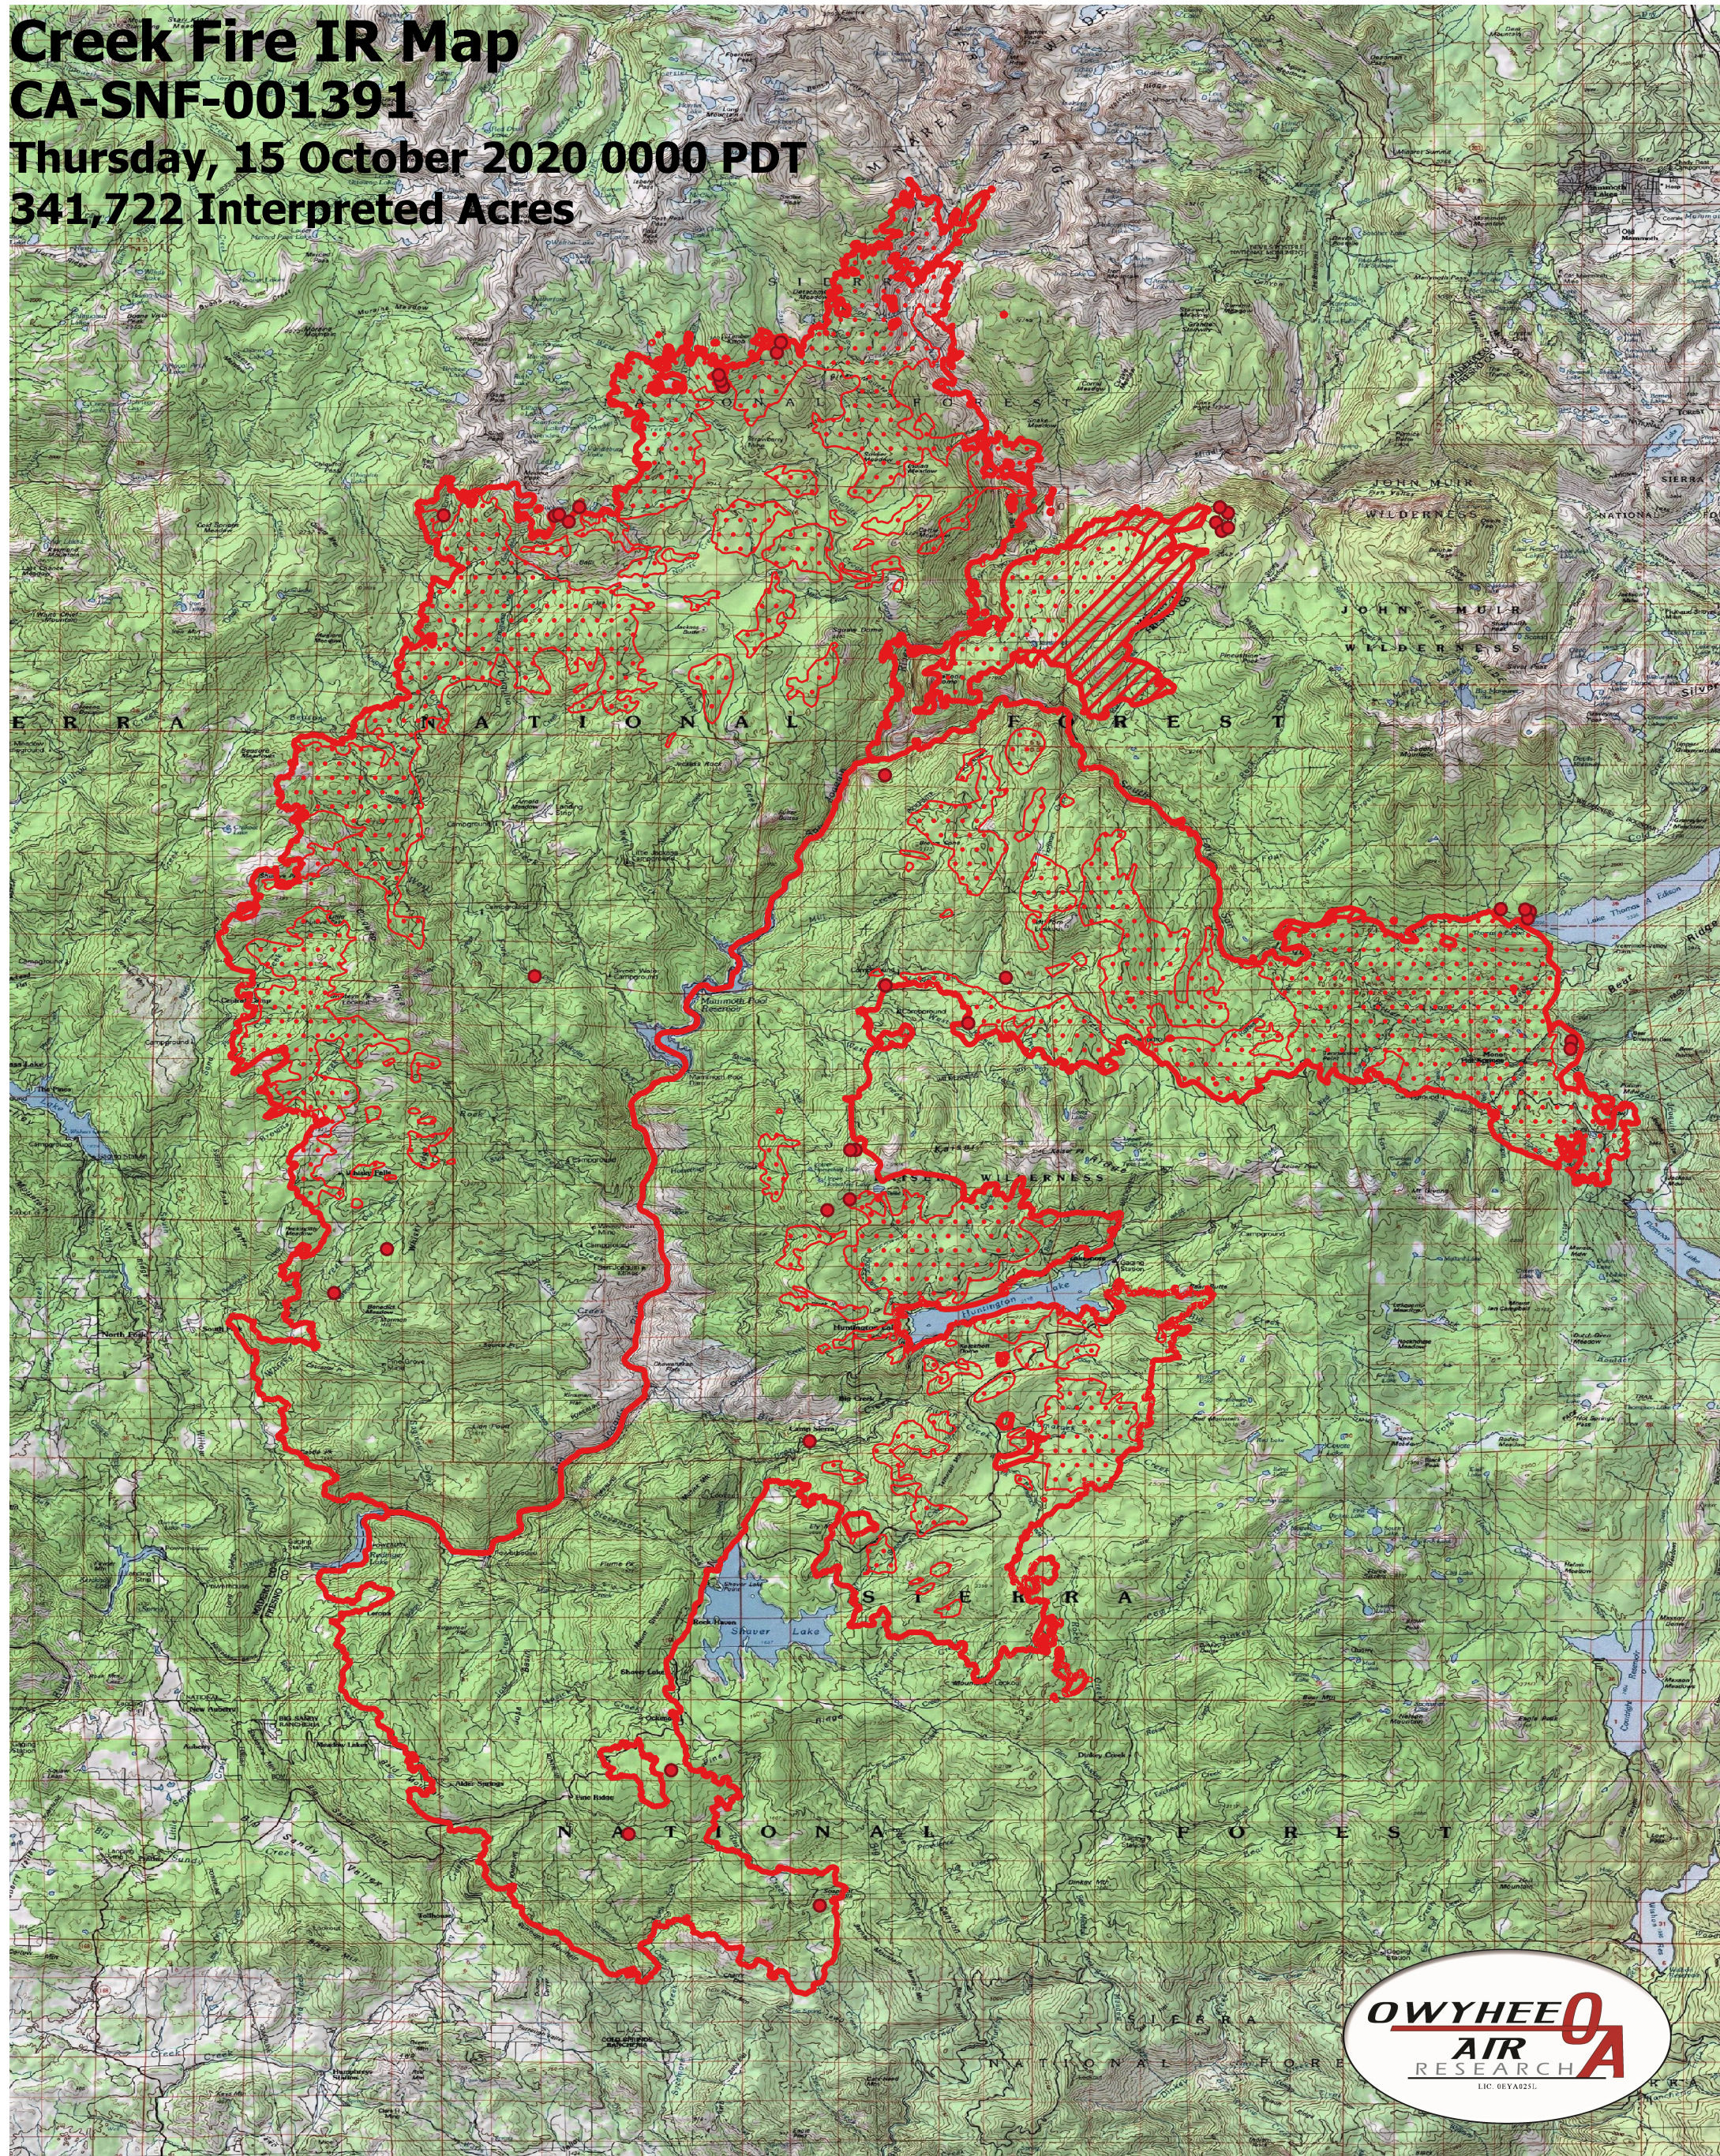

Creek Fire IR Map

CA-SNF-001391

Thursday, 15 October 2020 0000 PDT

341,722 Interpreted Acres

Legend

- IR Isolated Heat
- ▭ IR Burn Perimeter
- ▨ IR Intense Heat
- ▤ IR Scattered Heat

Scale: 1:140,000
Projection: WGS 84
Produced by Owyhee Air Research, Inc.
IR Interpreter: C. Holley
fire@owyheear.com (208) 442-5405