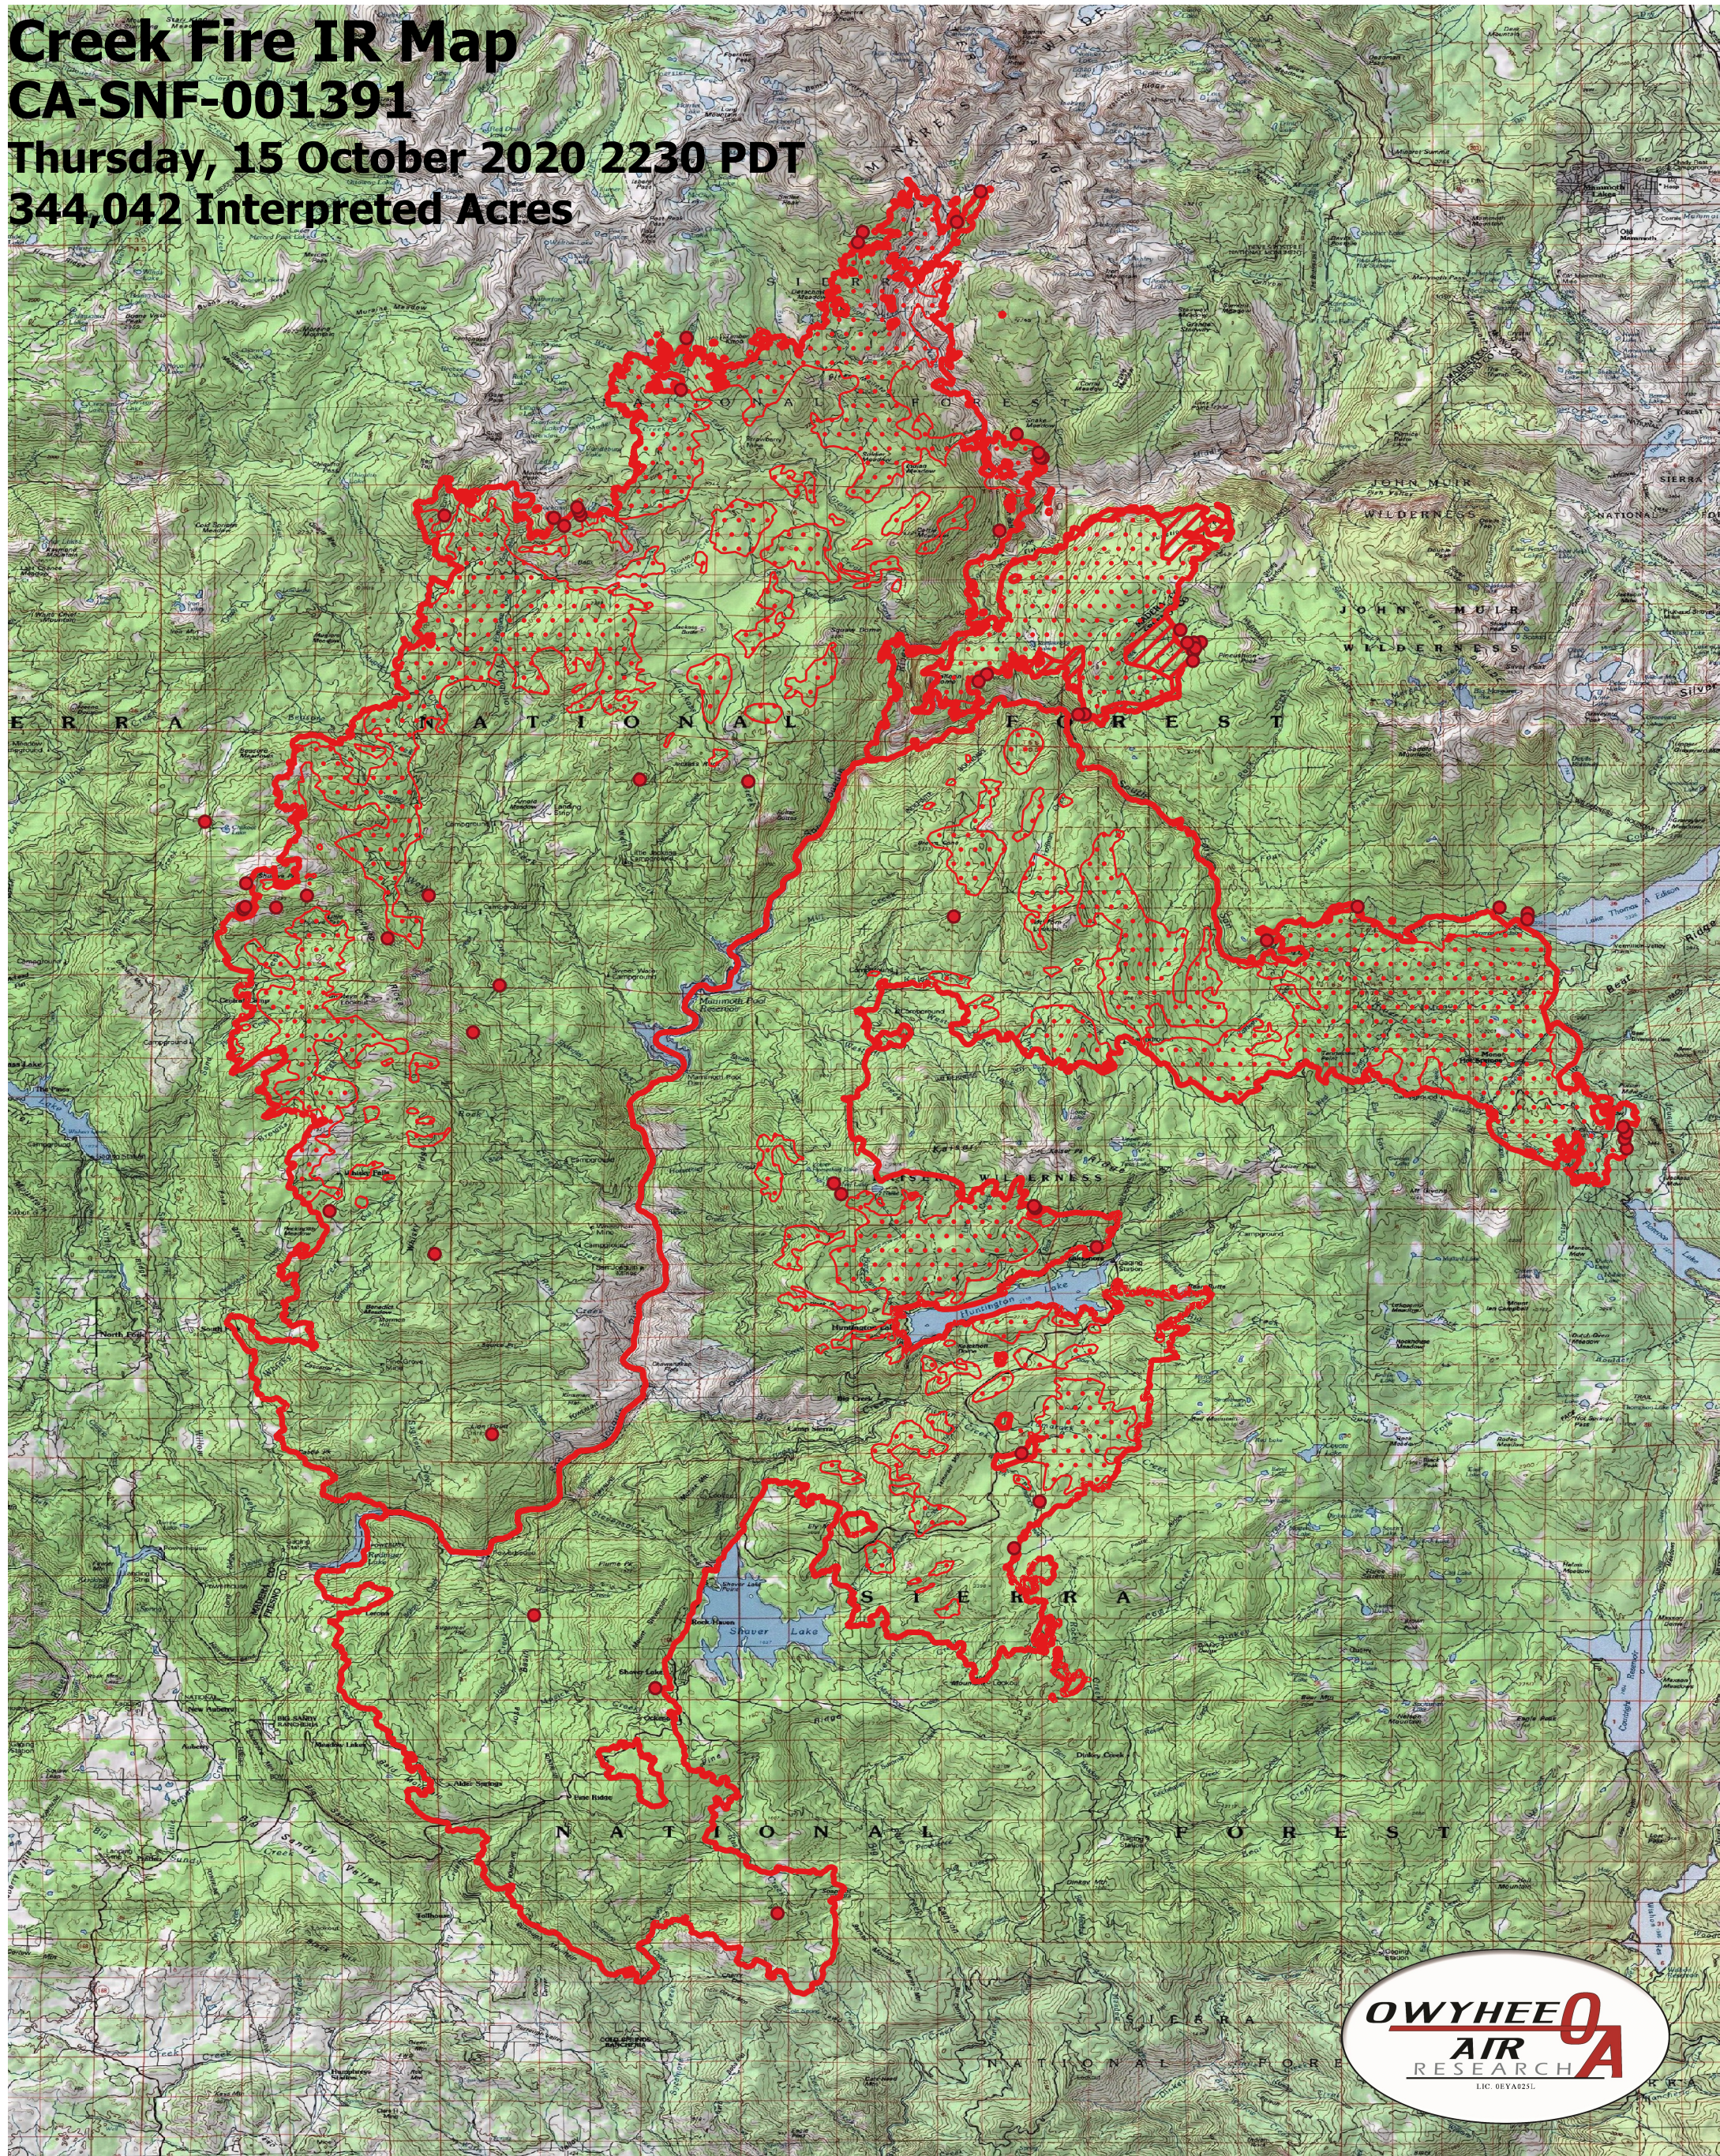

Creek Fire IR Map

CA-SNF-001391

Thursday, 15 October 2020 2230 PDT

344,042 Interpreted Acres

Legend

- IR Isolated Heat
- ▭ IR Burn Perimeter
- ▨ IR Intense Heat
- ▤ IR Scattered Heat

Scale: 1:140,000

Projection: WGS 84