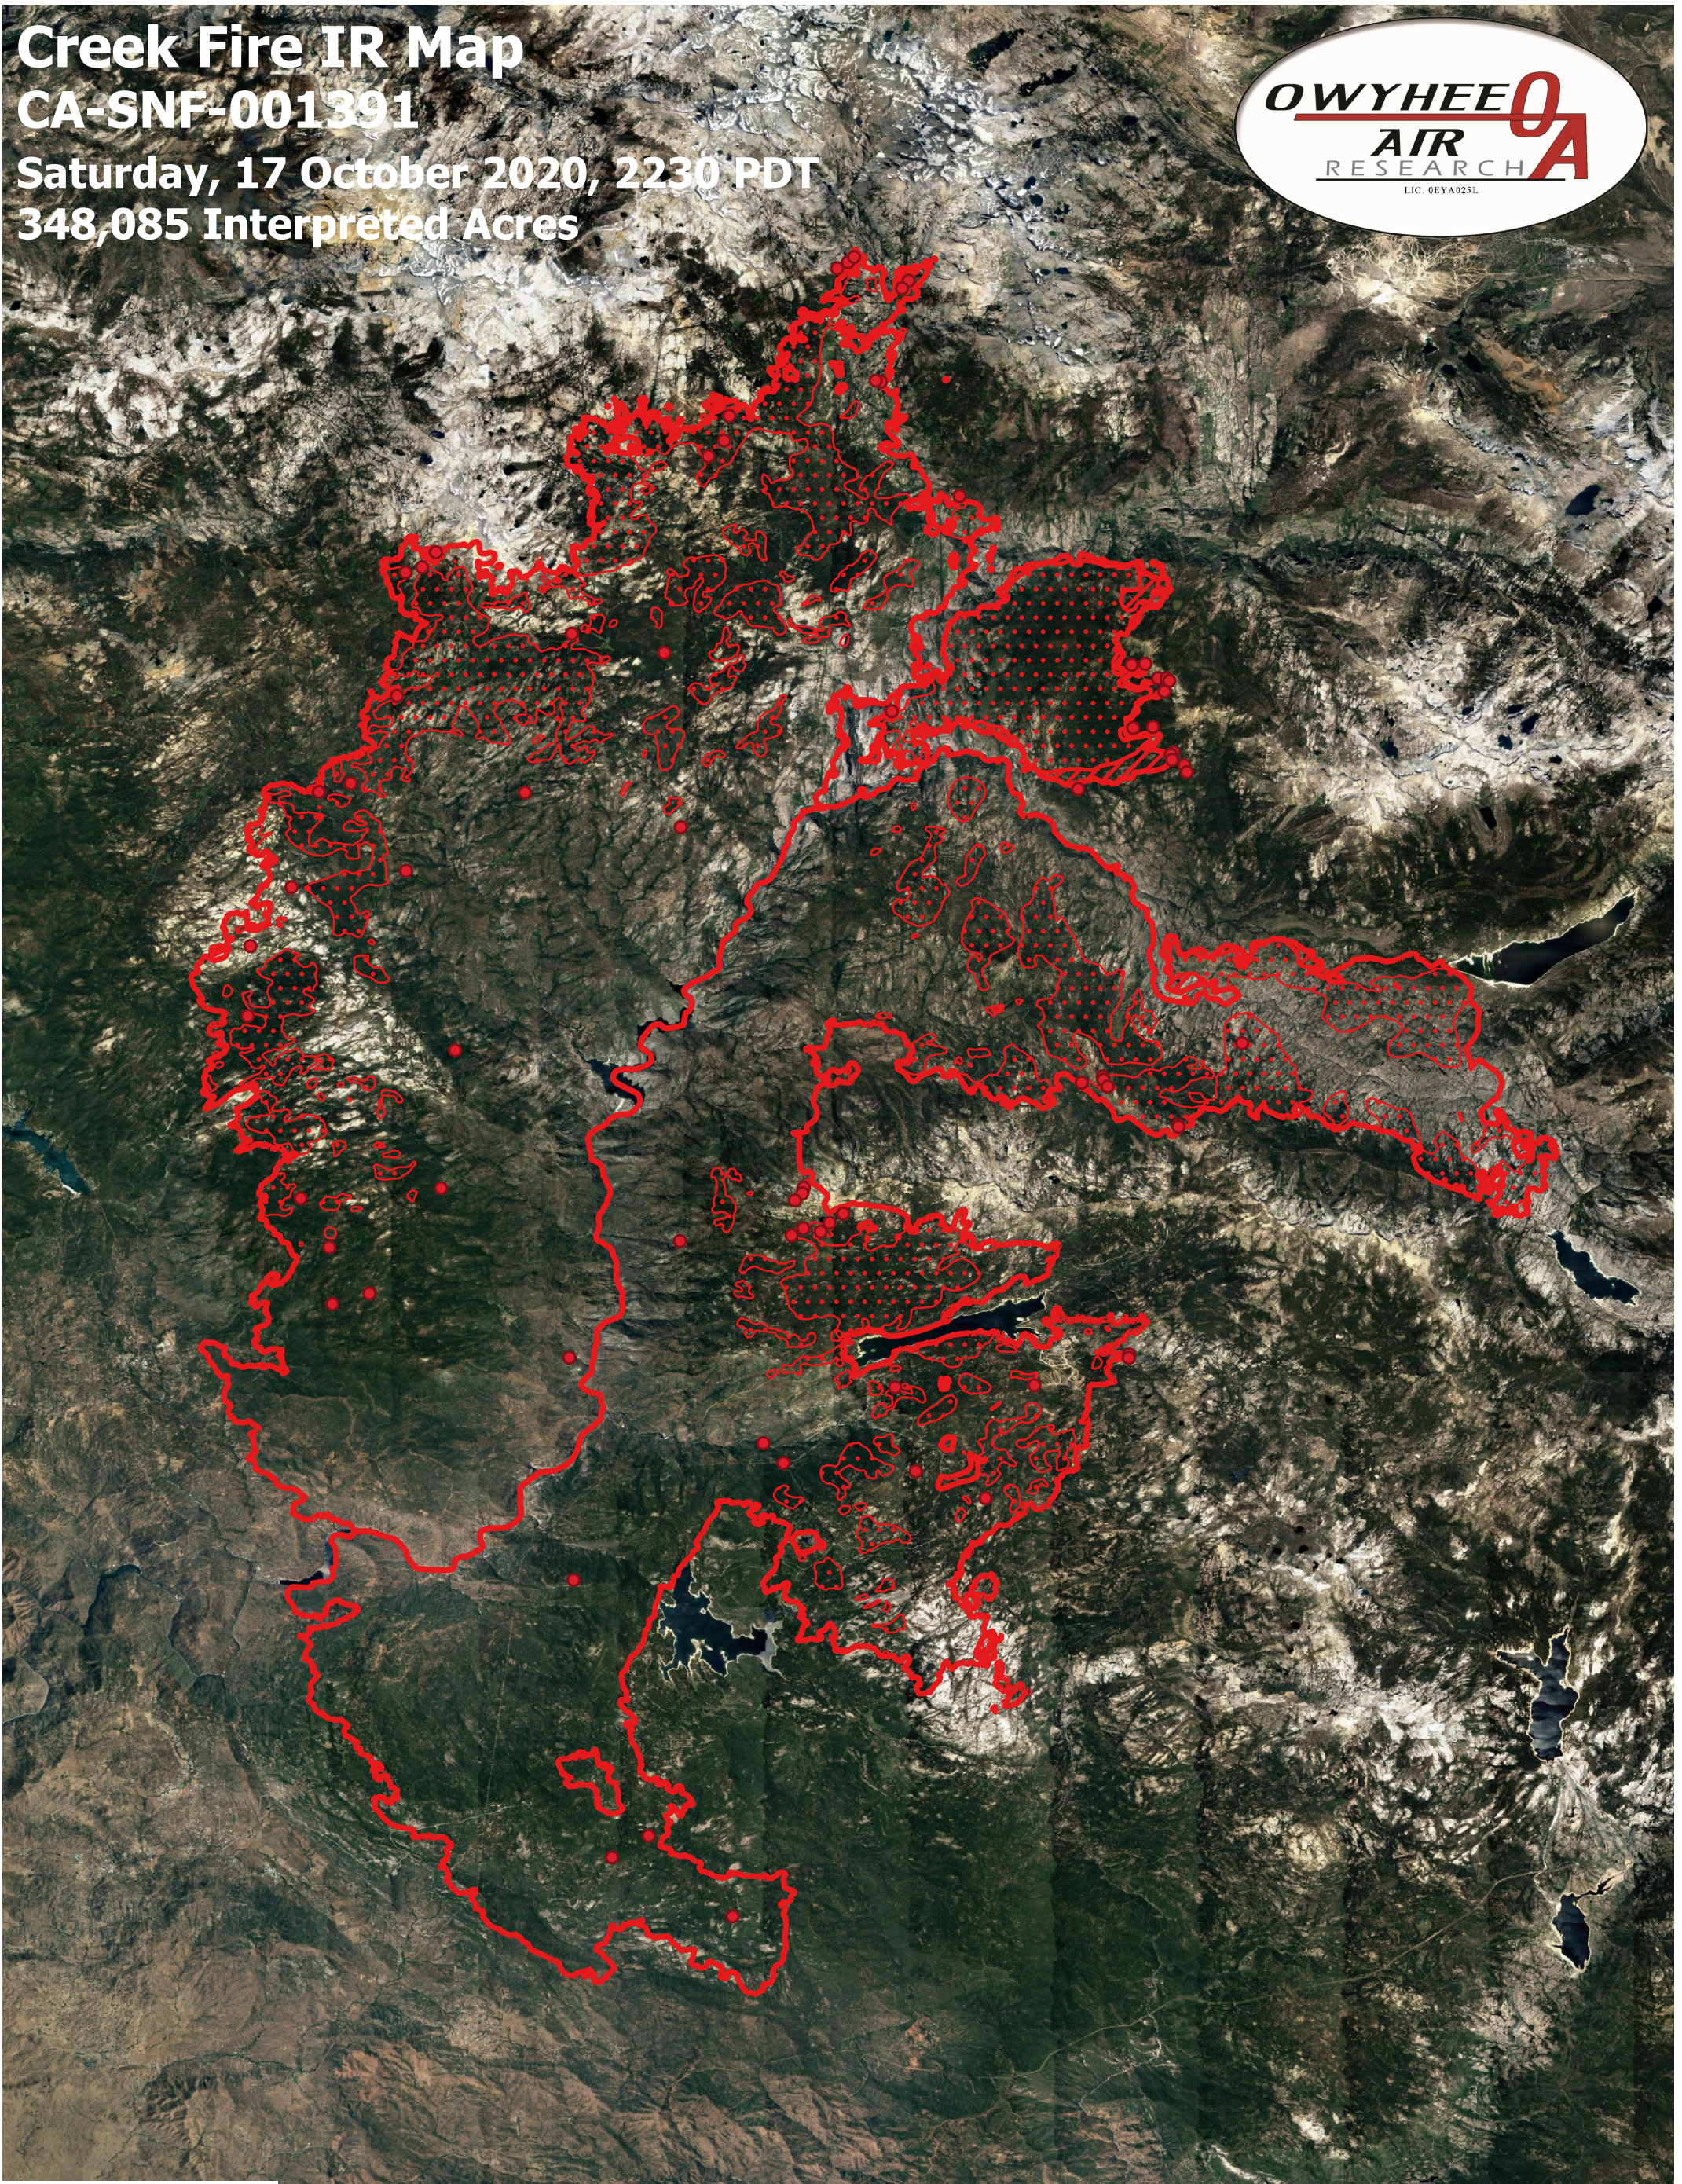

Creek Fire IR Map

CA-SNF-001391

Saturday, 17 October 2020, 2230 PDT

348,085 Interpreted Acres

Legend

- IR Isolated Heat
- ▭ Burn Perimeter
- ▨ IR Intense Heat
- ▤ IR Scattered Heat

Scale: 1:145,000

Projection: WGS 84