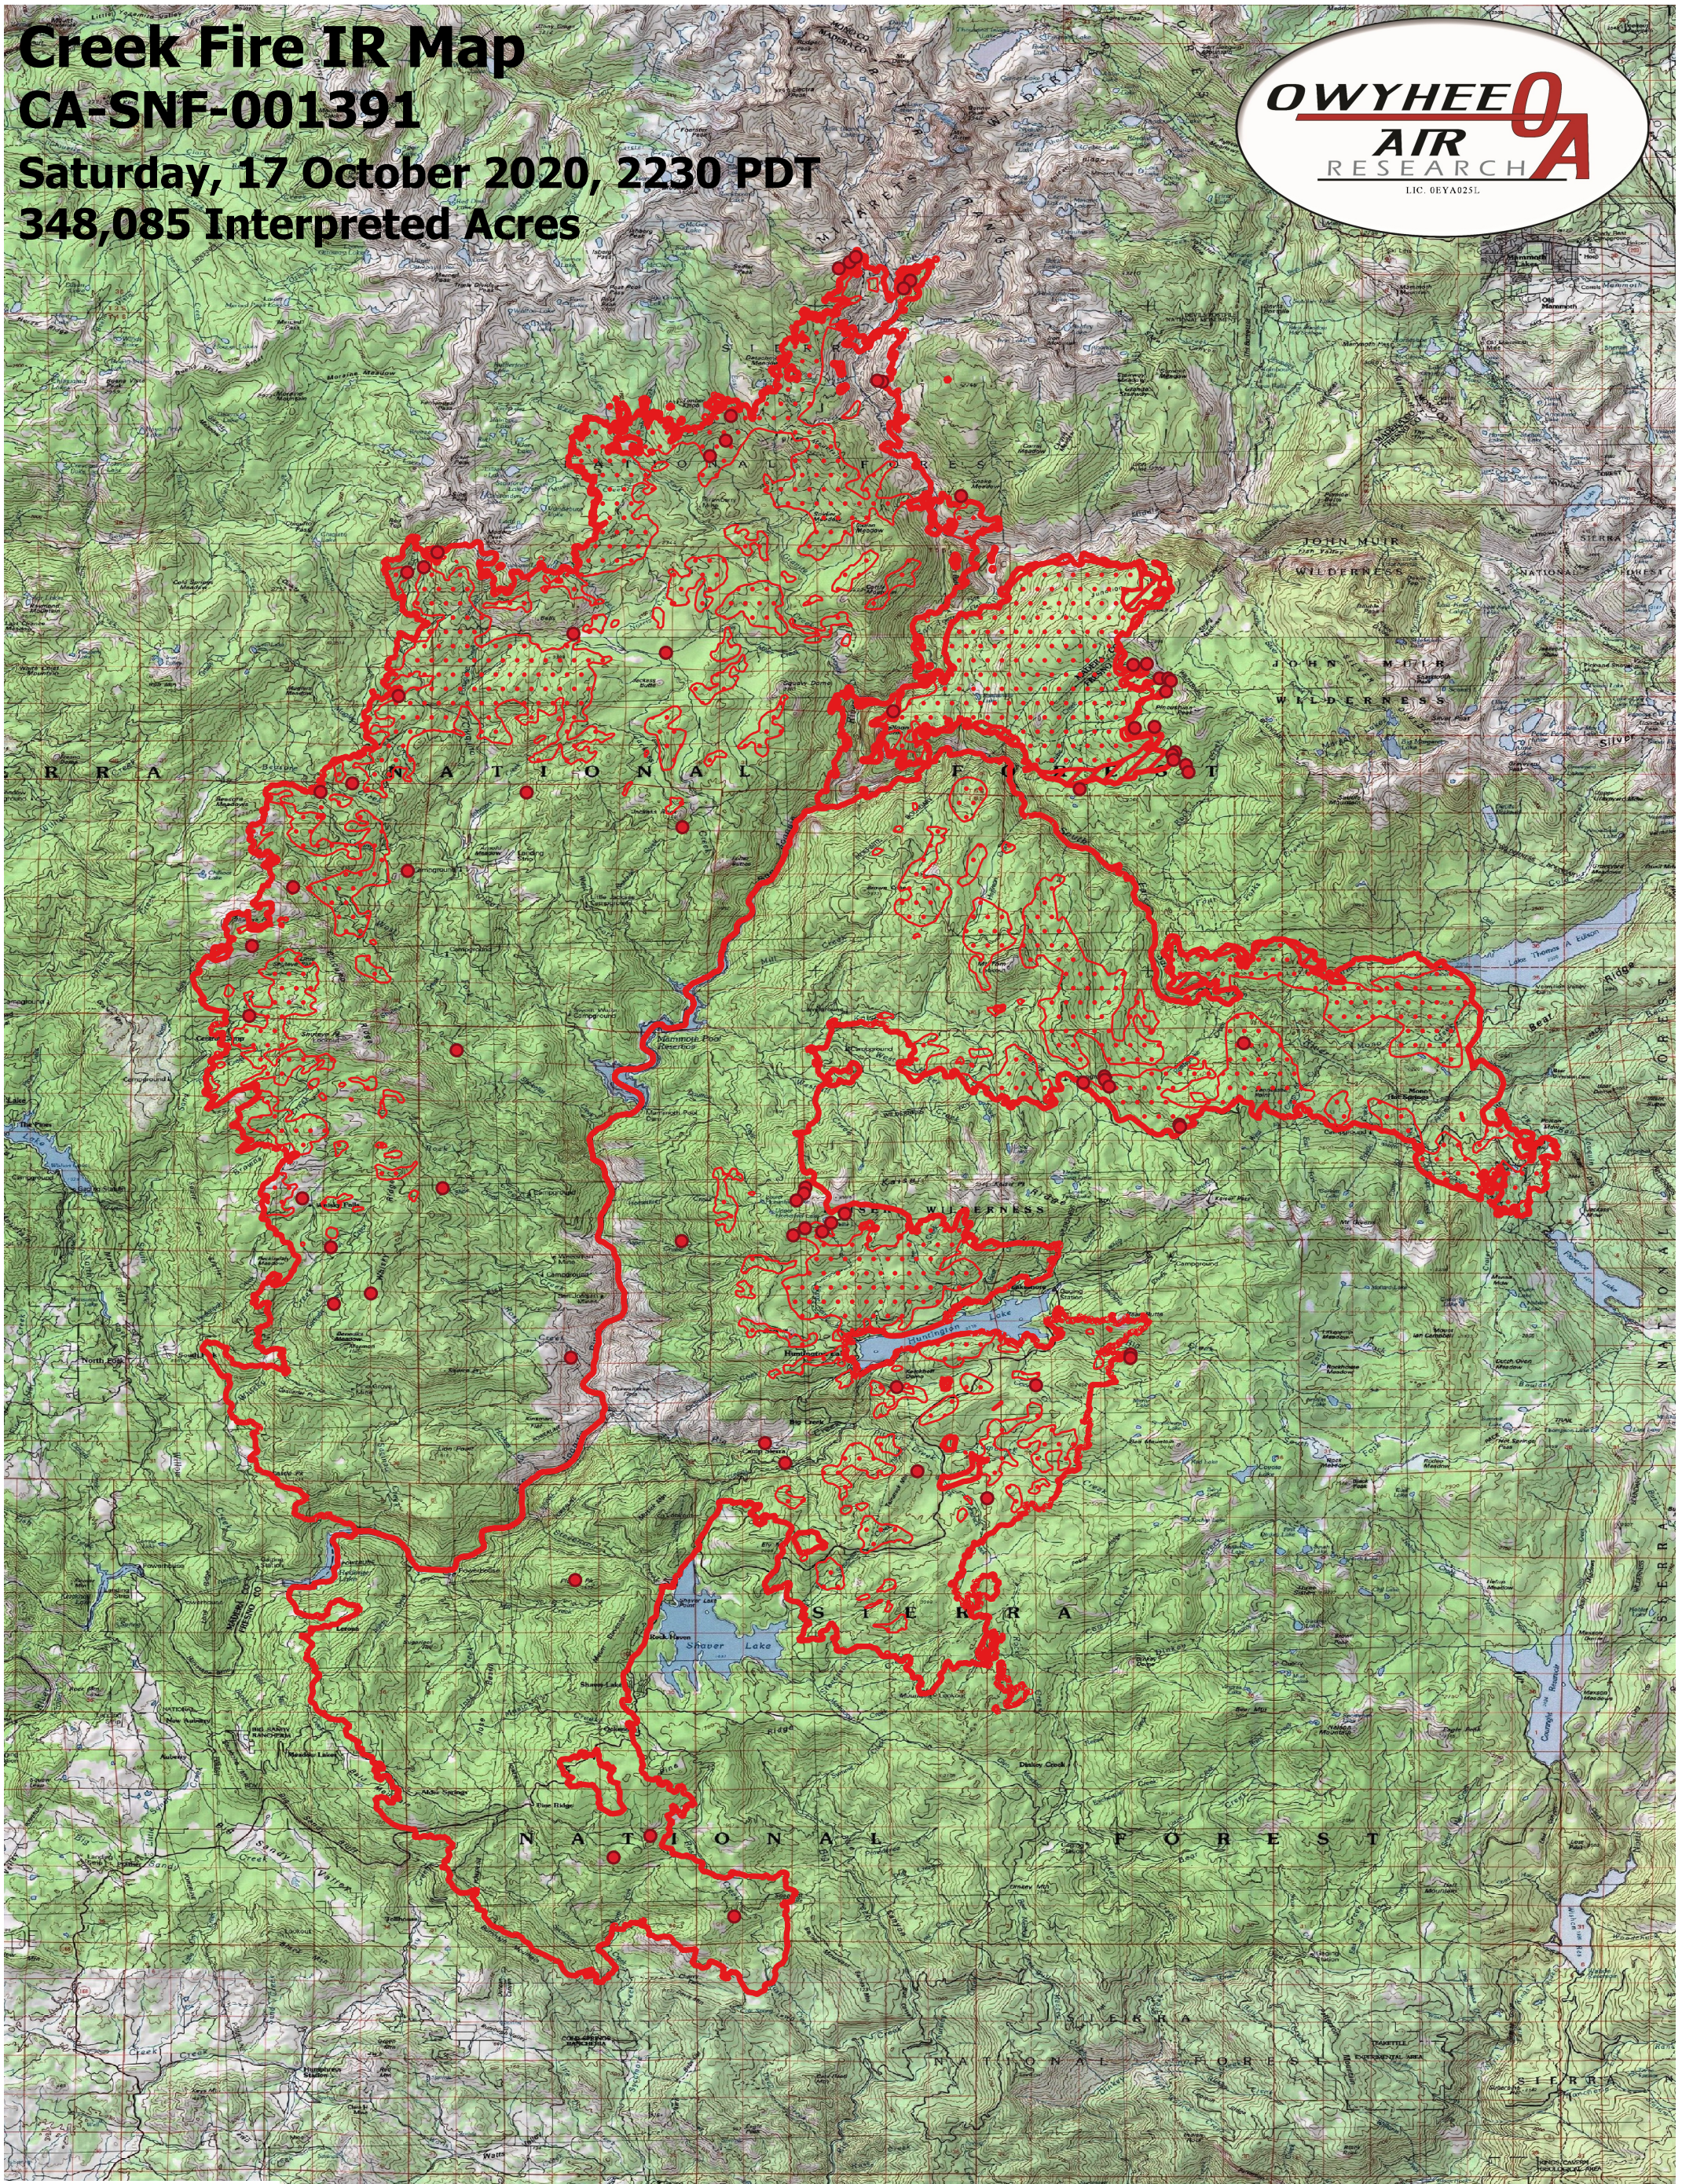

Creek Fire IR Map

CA-SNF-001391

Saturday, 17 October 2020, 2230 PDT

348,085 Interpreted Acres

Legend

- IR Isolated Heat
- ▭ Burn Perimeter
- ▨ IR Intense Heat
- ⋯ IR Scattered Heat

Scale: 1:145,000

Projection: WGS 84