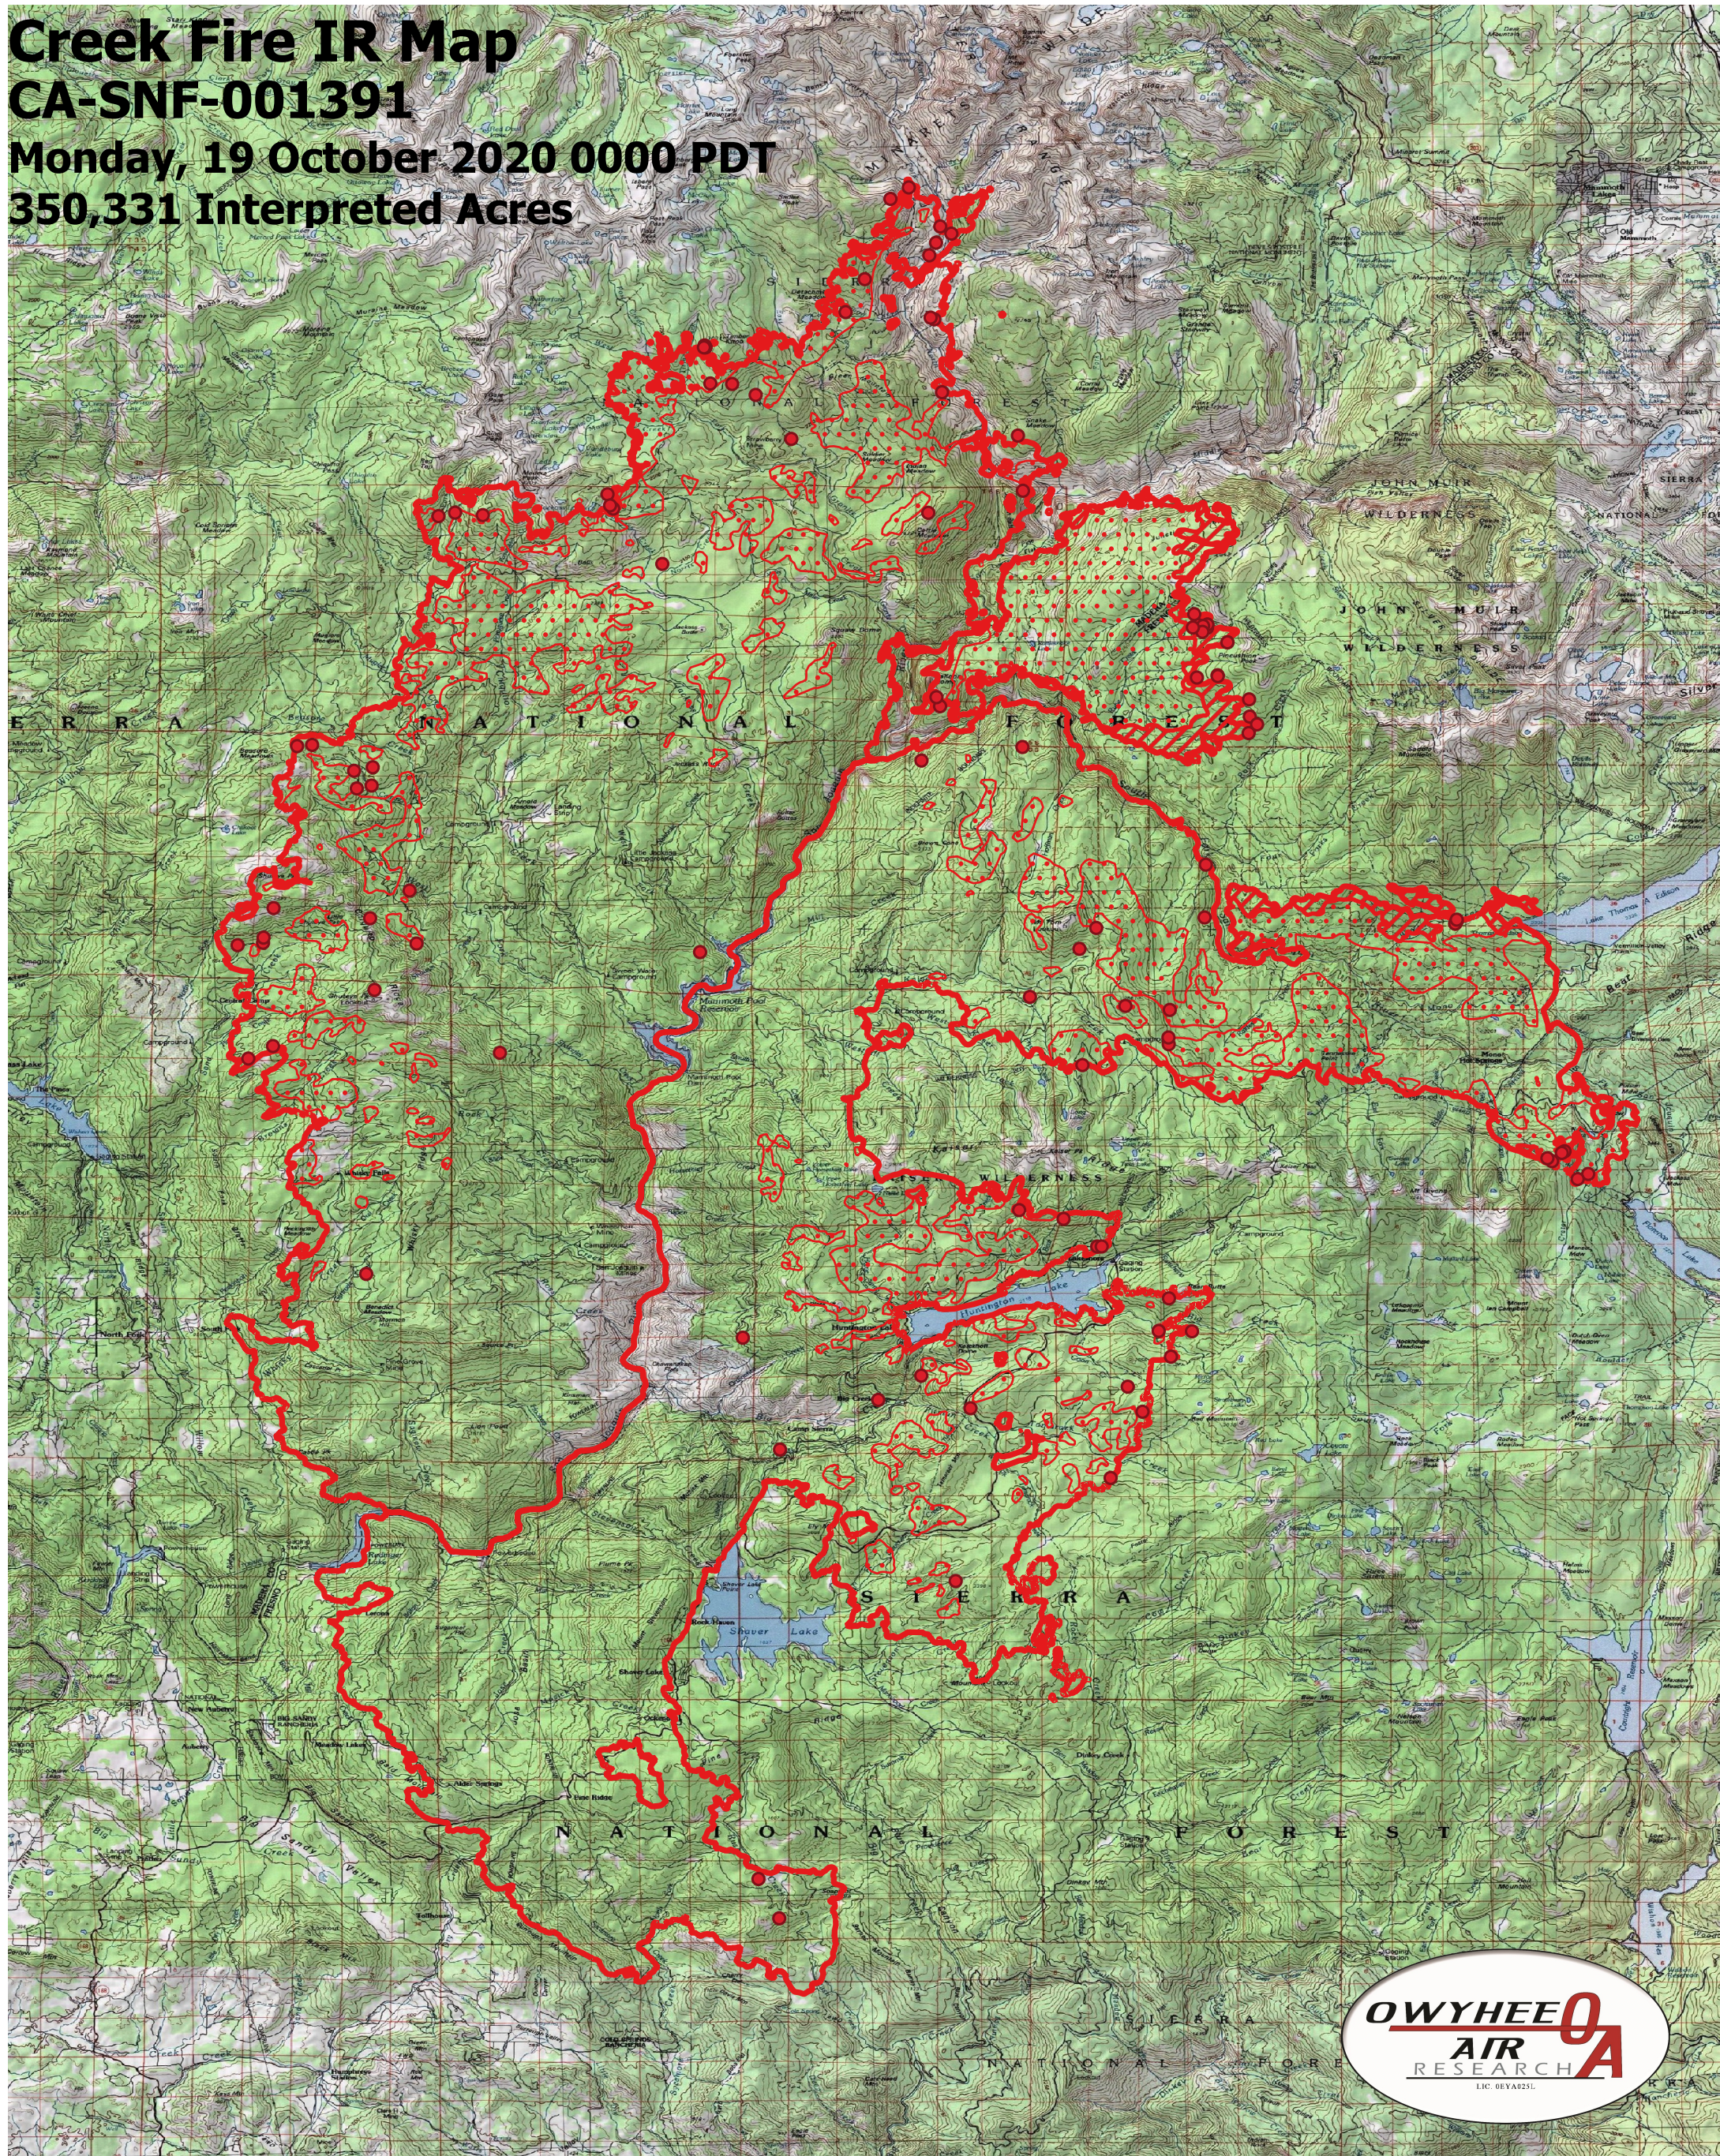

Creek Fire IR Map

CA-SNF-001391

Monday, 19 October 2020 0000 PDT

350,331 Interpreted Acres

Legend

- IR Isolated Heat
- ▭ IR Burn Perimeter
- ▨ IR Intense Heat
- ▤ IR Scattered Heat

Scale: 1:140,000
Projection: WGS 84
Produced by Owyhee Air Research, Inc.
IR Interpreter: C. Holley
fire@owyheear.com (208) 442-5405