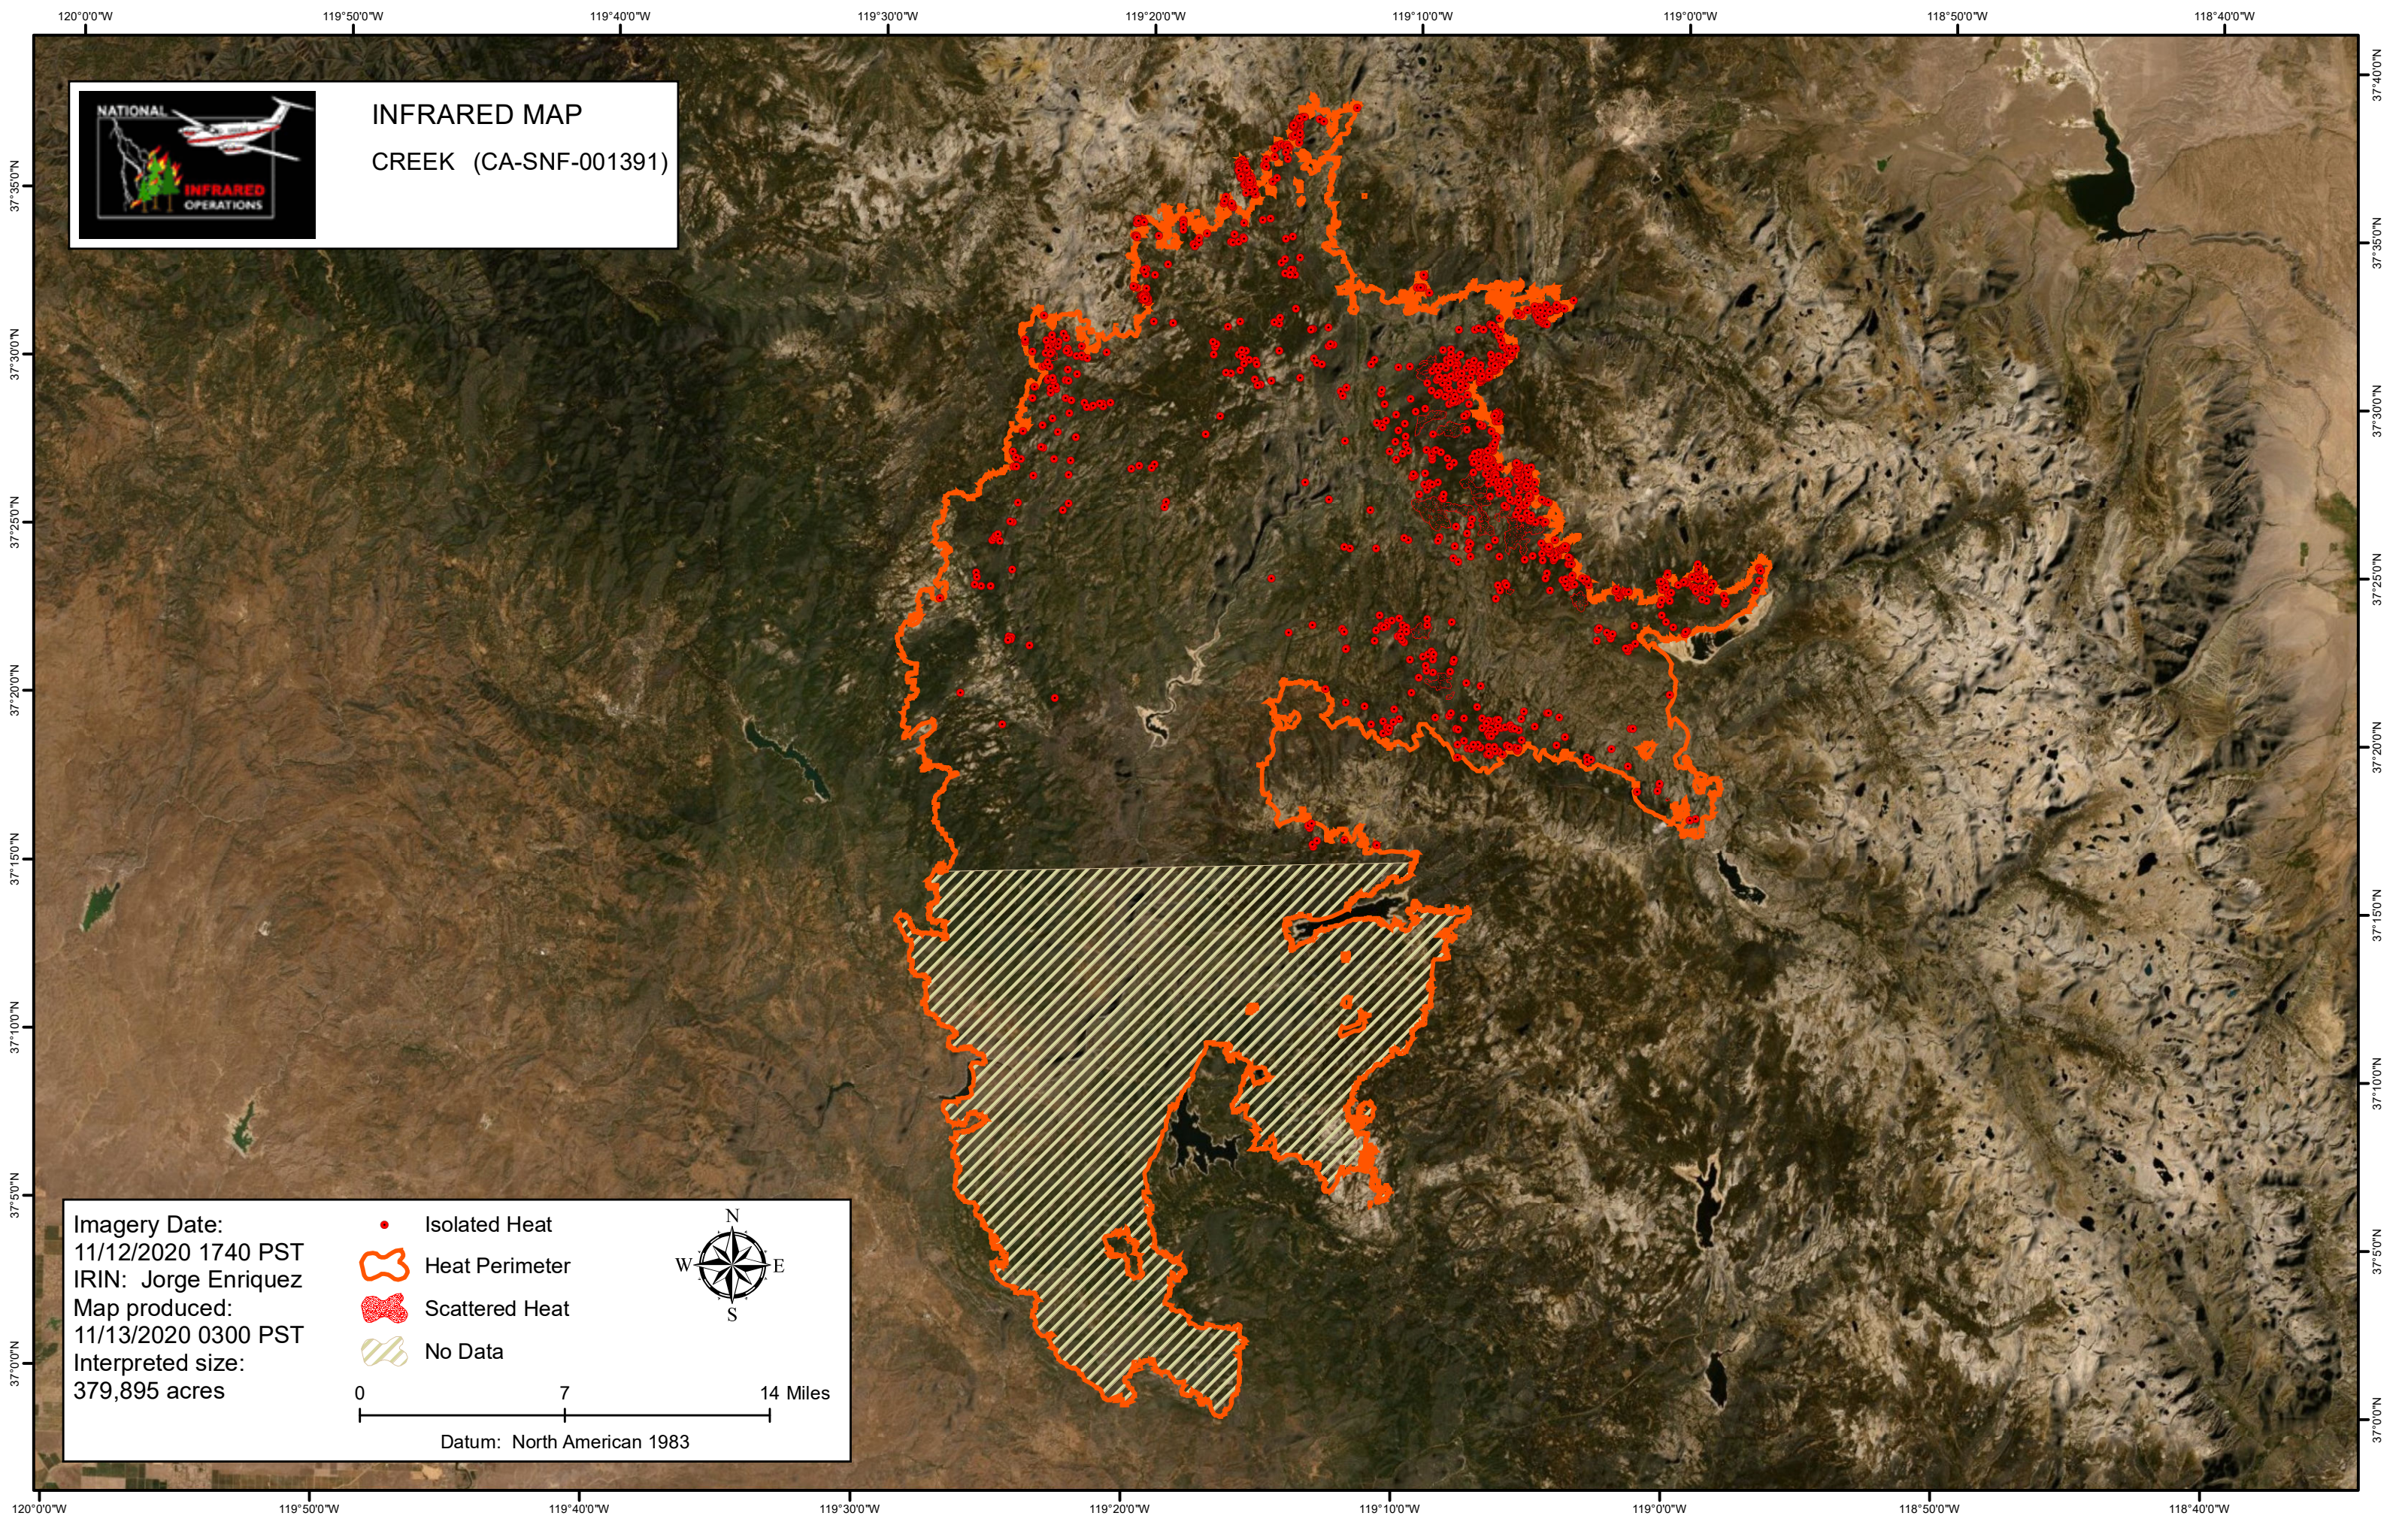

INFRARED MAP CREEK (CA-SNF-001391)

Imagery Date:
11/12/2020 1740 PST
IRIN: Jorge Enriquez
Map produced:
11/13/2020 0300 PST
Interpreted size:
379,895 acres

- Isolated Heat
- ⬮ Heat Perimeter
- ⬮ Scattered Heat
- ▨ No Data

Datum: North American 1983