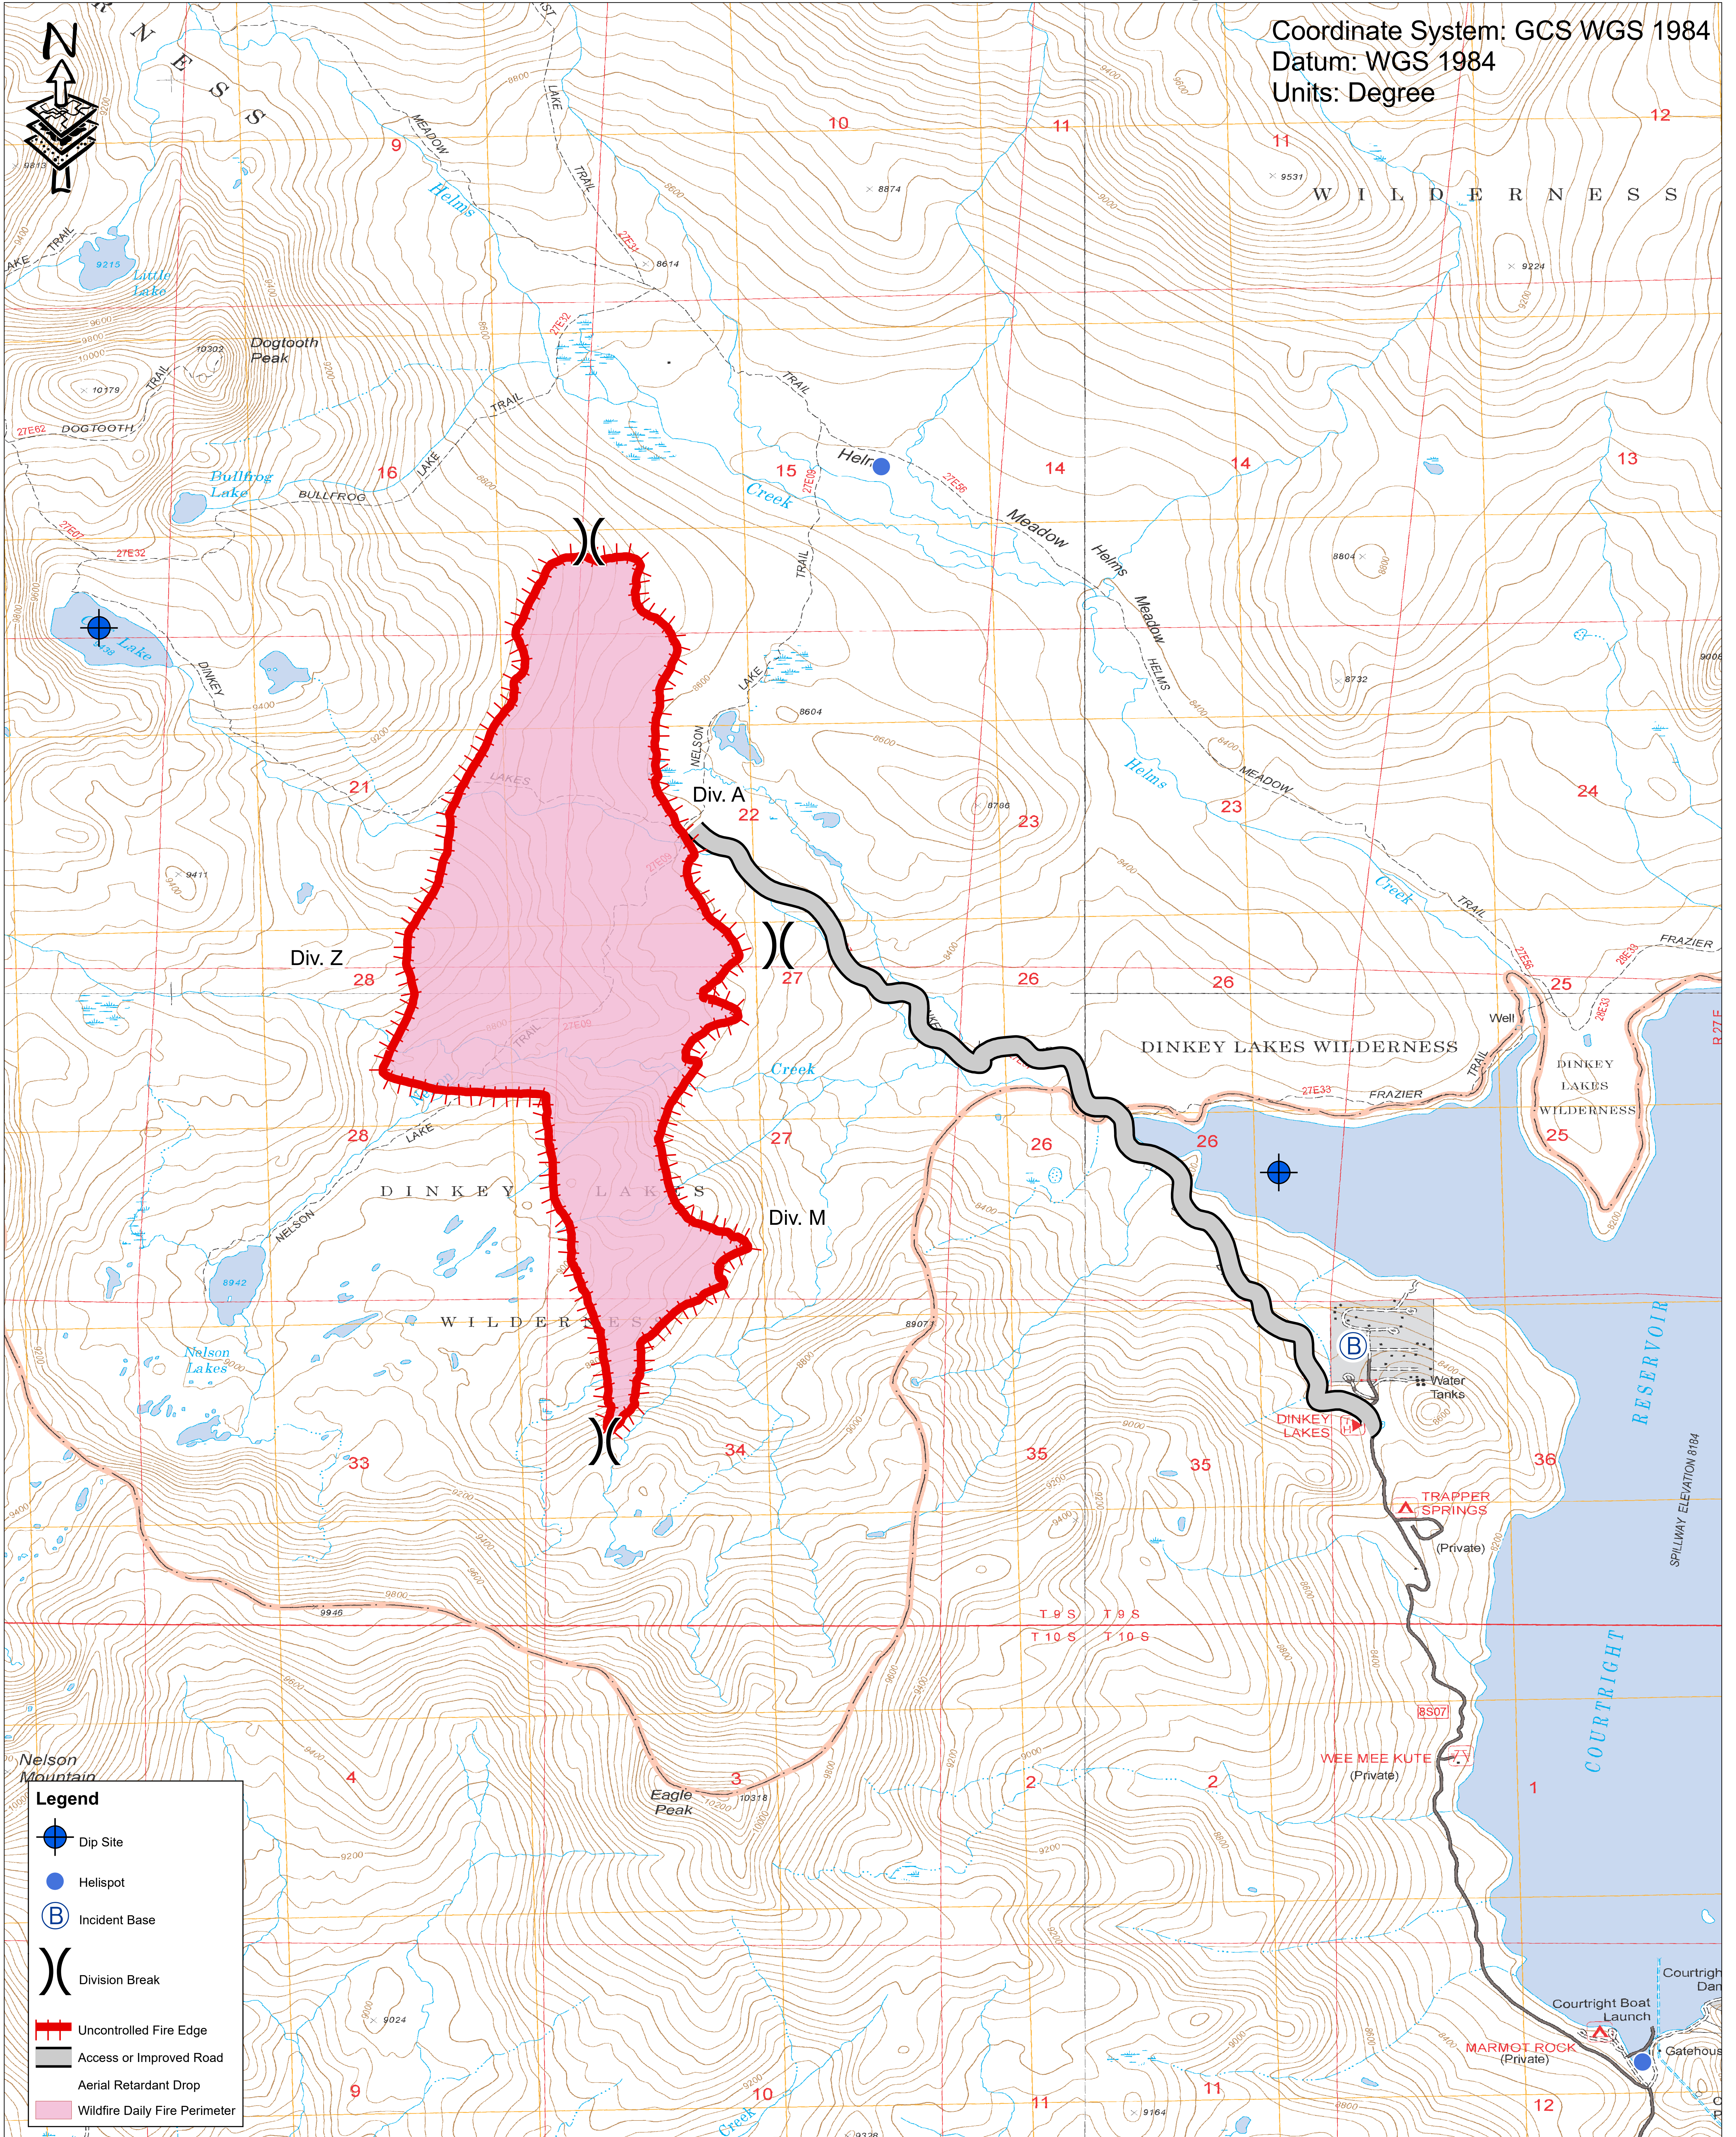

Sierra National Forest - High Sierra Ranger District Bullfrog Incident CA-SNF-001402

Coordinate System: GCS WGS 1984
 Datum: WGS 1984
 Units: Degree

0 0.225 0.45 0.9 1.35 1.8 Miles

Date: 9/13/2020