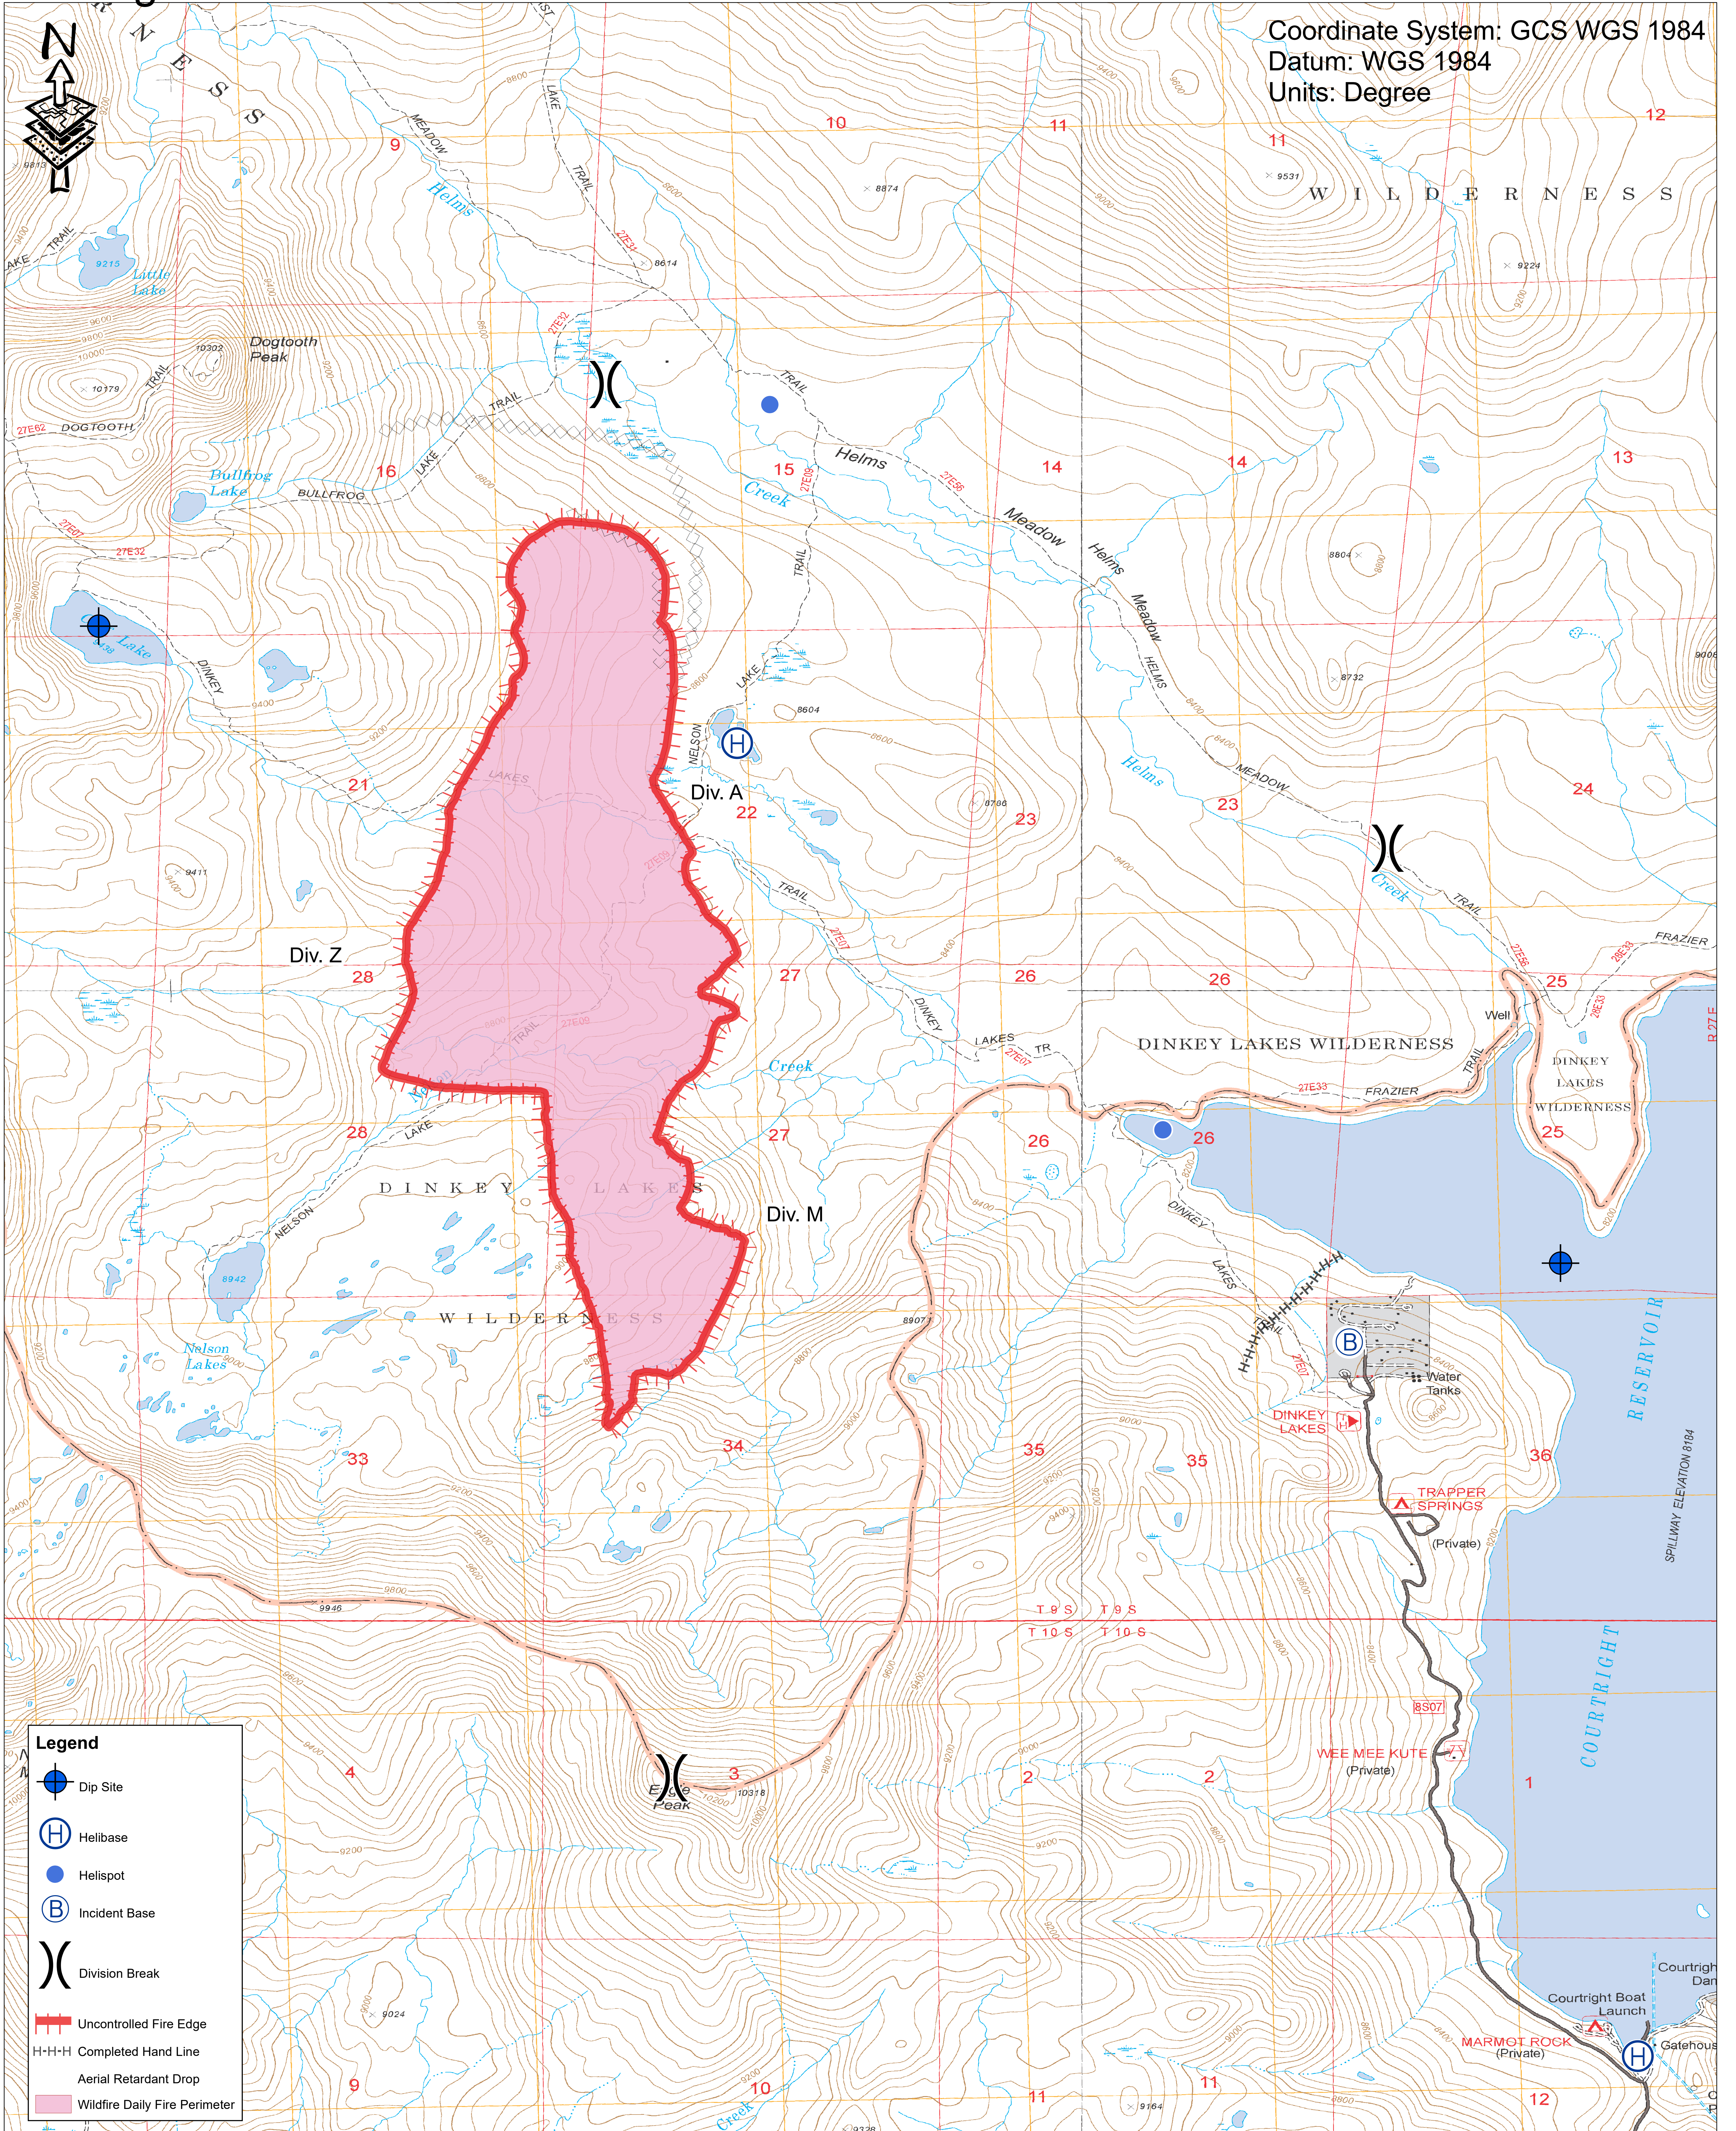

# Sierra National Forest - High Sierra Ranger District

## Bullfrog Incident CA-SNF-001402

Coordinate System: GCS WGS 1984  
 Datum: WGS 1984  
 Units: Degree

Date: 9/15/2020