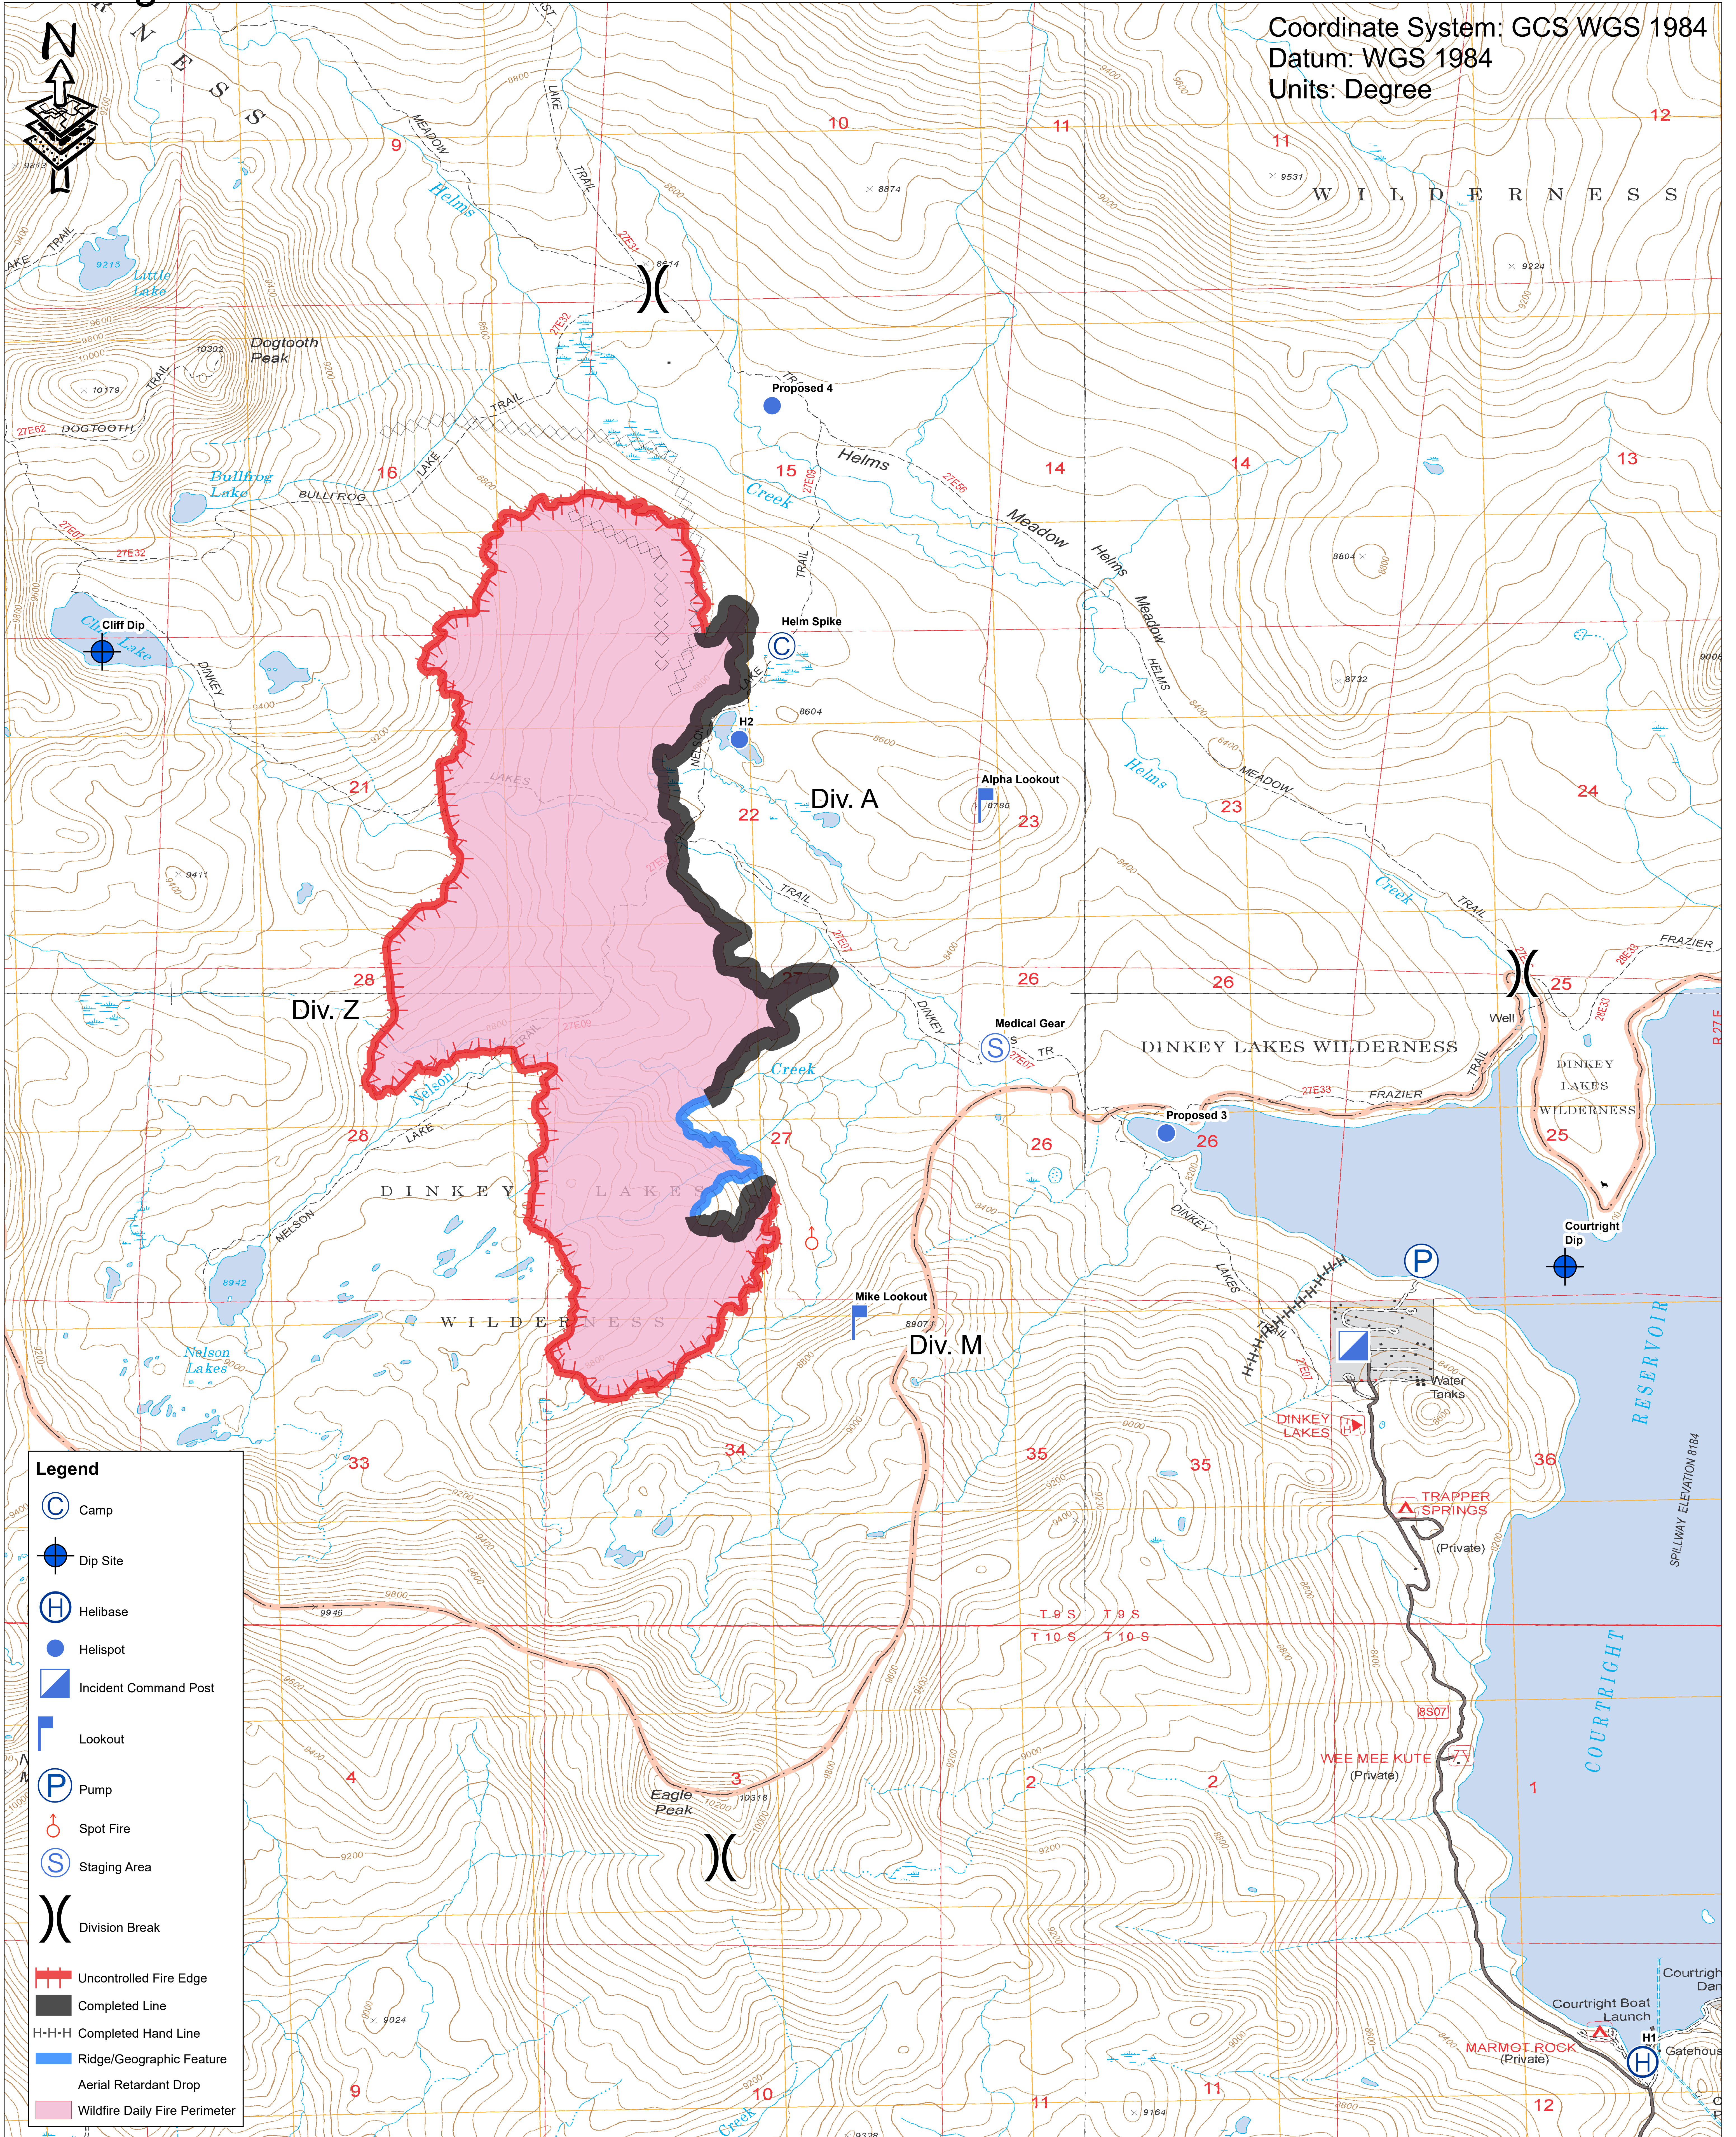

Sierra National Forest - High Sierra Ranger District

Bullfrog Incident CA-SNF-001402

Coordinate System: GCS WGS 1984
 Datum: WGS 1984
 Units: Degree

- Legend**
- Camp
 - Dip Site
 - Helibase
 - Helispot
 - Incident Command Post
 - Lookout
 - Pump
 - Spot Fire
 - Staging Area
 - Division Break
 - Uncontrolled Fire Edge
 - Completed Line
 - Completed Hand Line
 - Ridge/Geographic Feature
 - Aerial Retardant Drop
 - Wildfire Daily Fire Perimeter

Date: 9/25/2020
 1055 acres