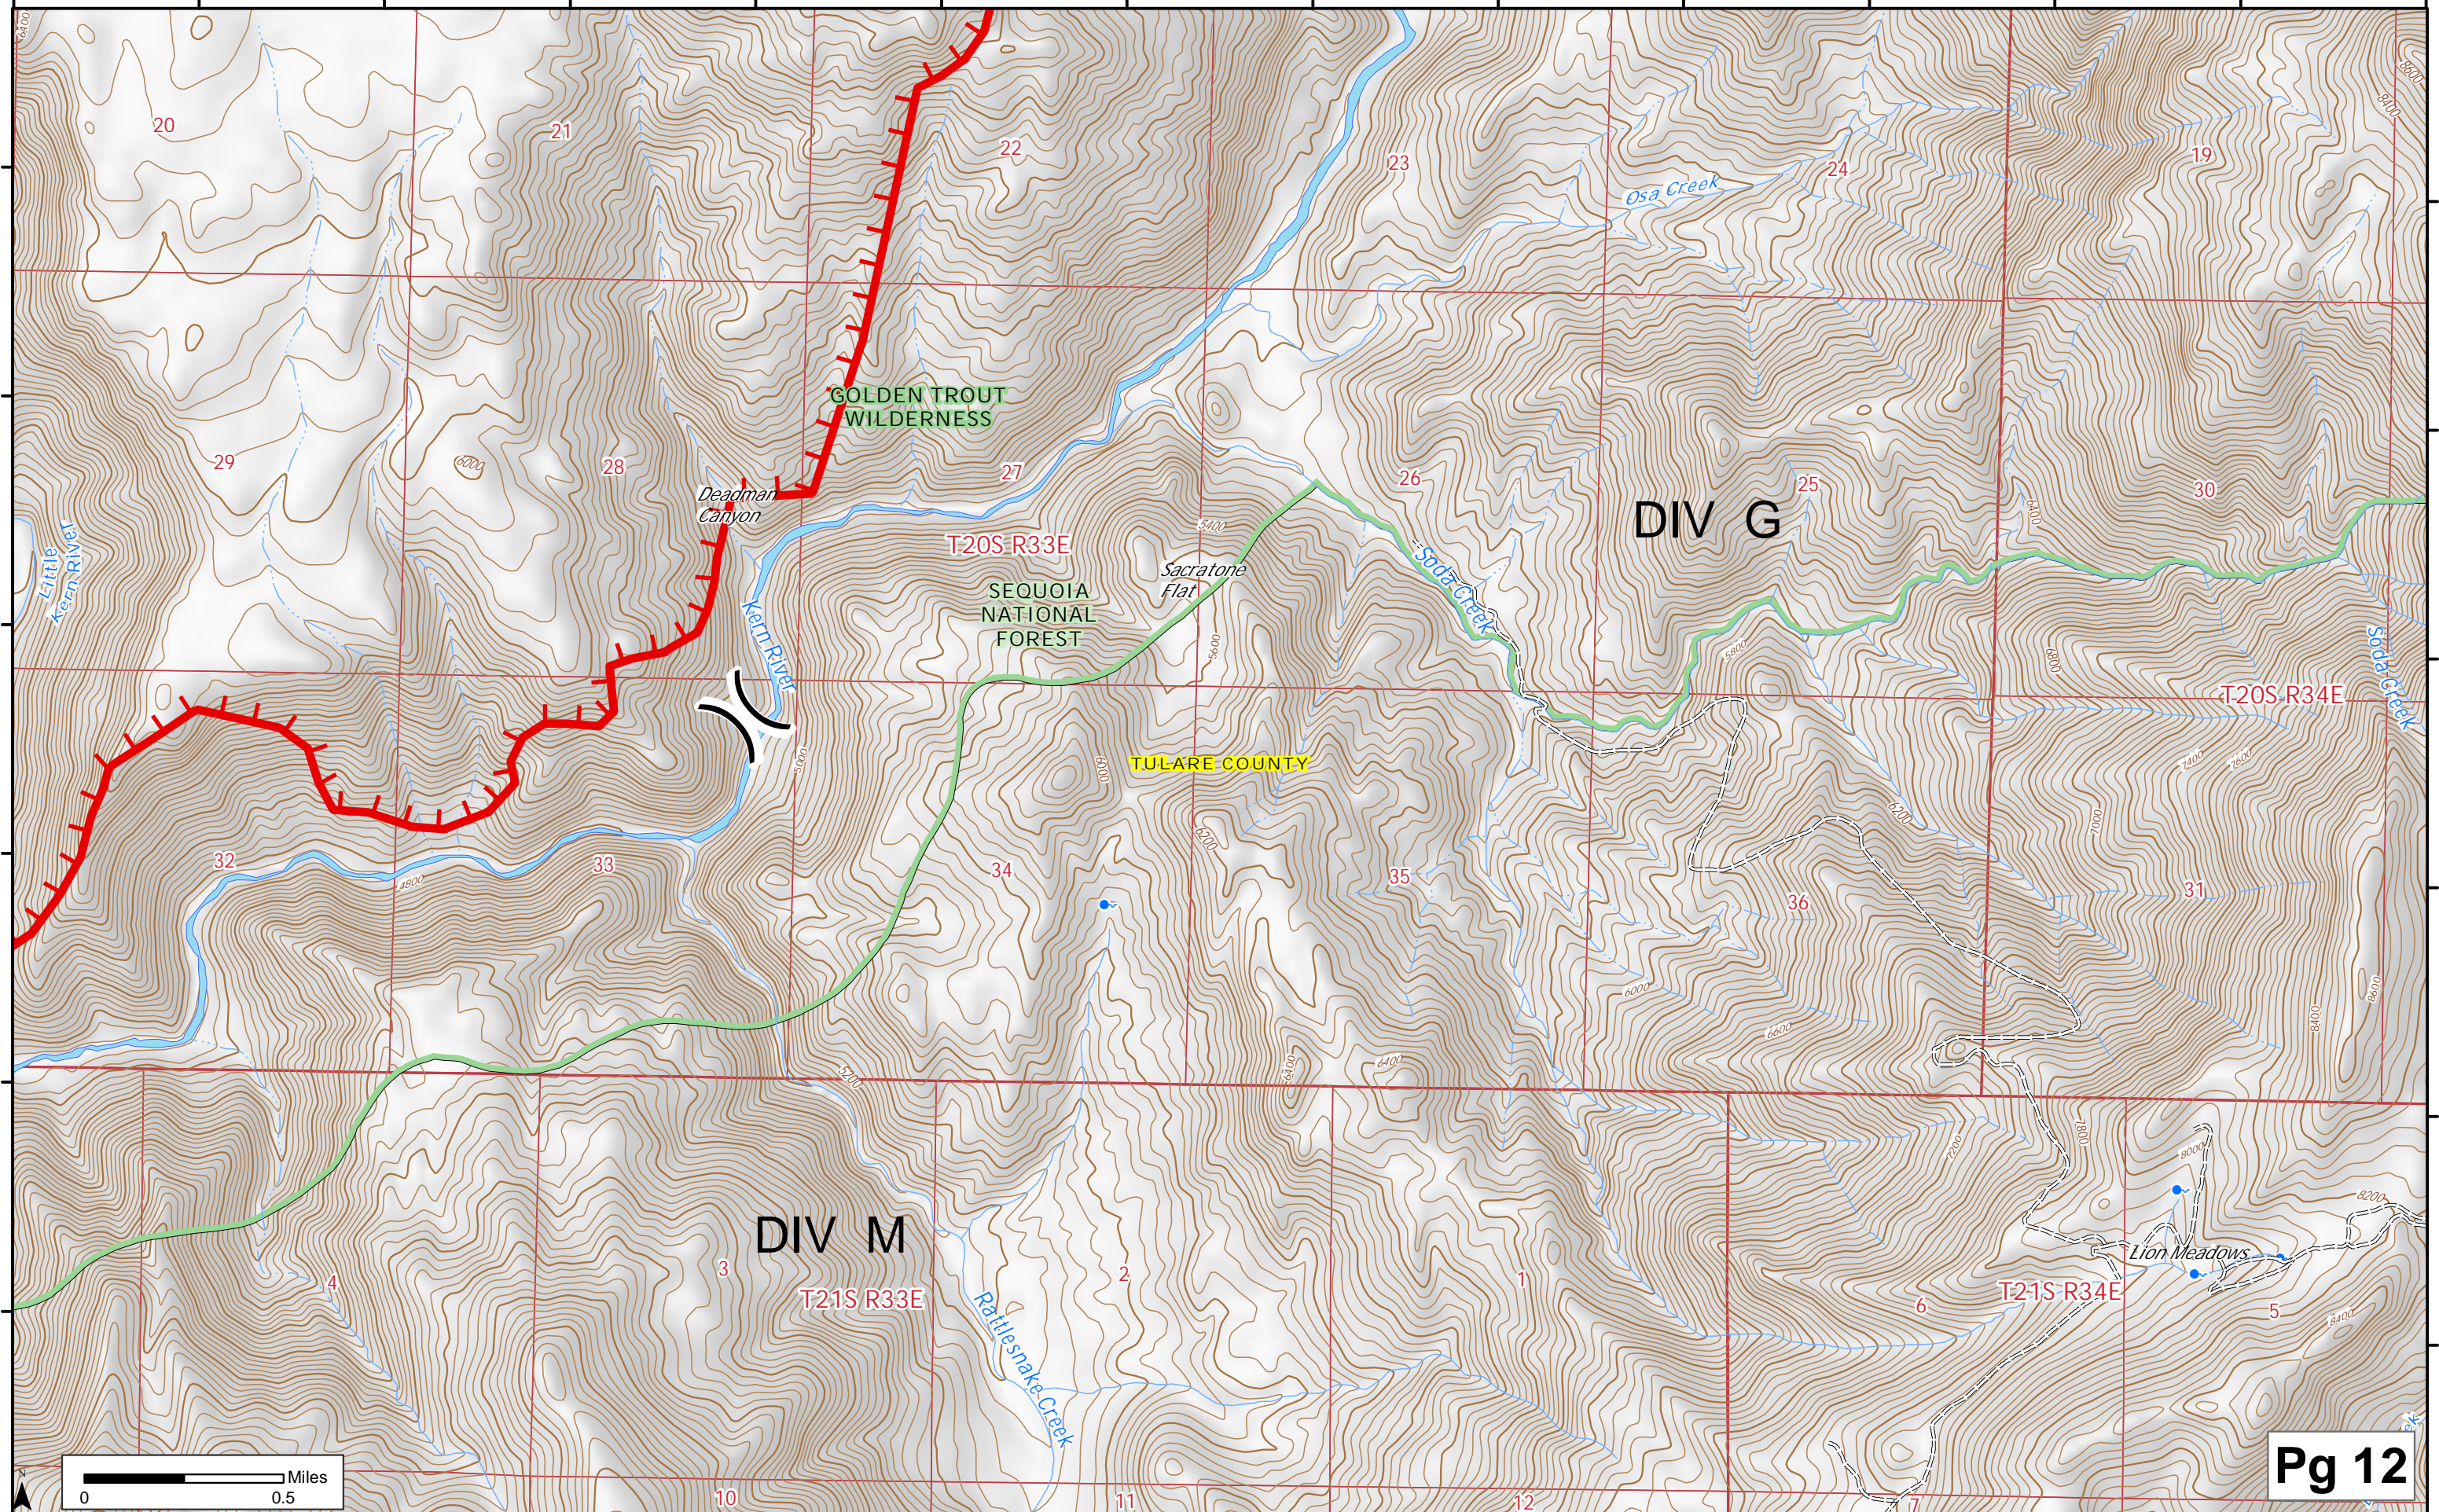

SEQUOIA NATIONAL FOREST

Cedar Slope

Smith and Failing Meadow

Deep Meadow

Coffee Mill Meadow

Quaking Aspen Meadow

Hermit Rock

Needle Spring

Pg 10

118°26'W 118°25.5'W 118°25'W 118°24.5'W 118°24'W 118°23.5'W 118°23'W 118°22.5'W 118°22'W 118°21.5'W 118°21'W 118°20.5'W 118°20'W 118°19.5'W

36°10'N  
36°9.5'N  
36°9'N  
36°8.5'N  
36°8'N  
36°7.5'N

36°10'N  
36°9.5'N  
36°9'N  
36°8.5'N  
36°8'N  
36°7.5'N

118°25.5'W 118°25'W 118°24.5'W 118°24'W 118°23.5'W 118°23'W 118°22.5'W 118°22'W 118°21.5'W 118°21'W 118°20.5'W 118°20'W 118°19.5'W

Pg 12

118°20.5'W 118°20'W 118°19.5'W 118°19'W 118°18.5'W 118°18'W 118°17.5'W 118°17'W 118°16.5'W 118°16'W 118°15.5'W 118°15'W 118°14.5'W