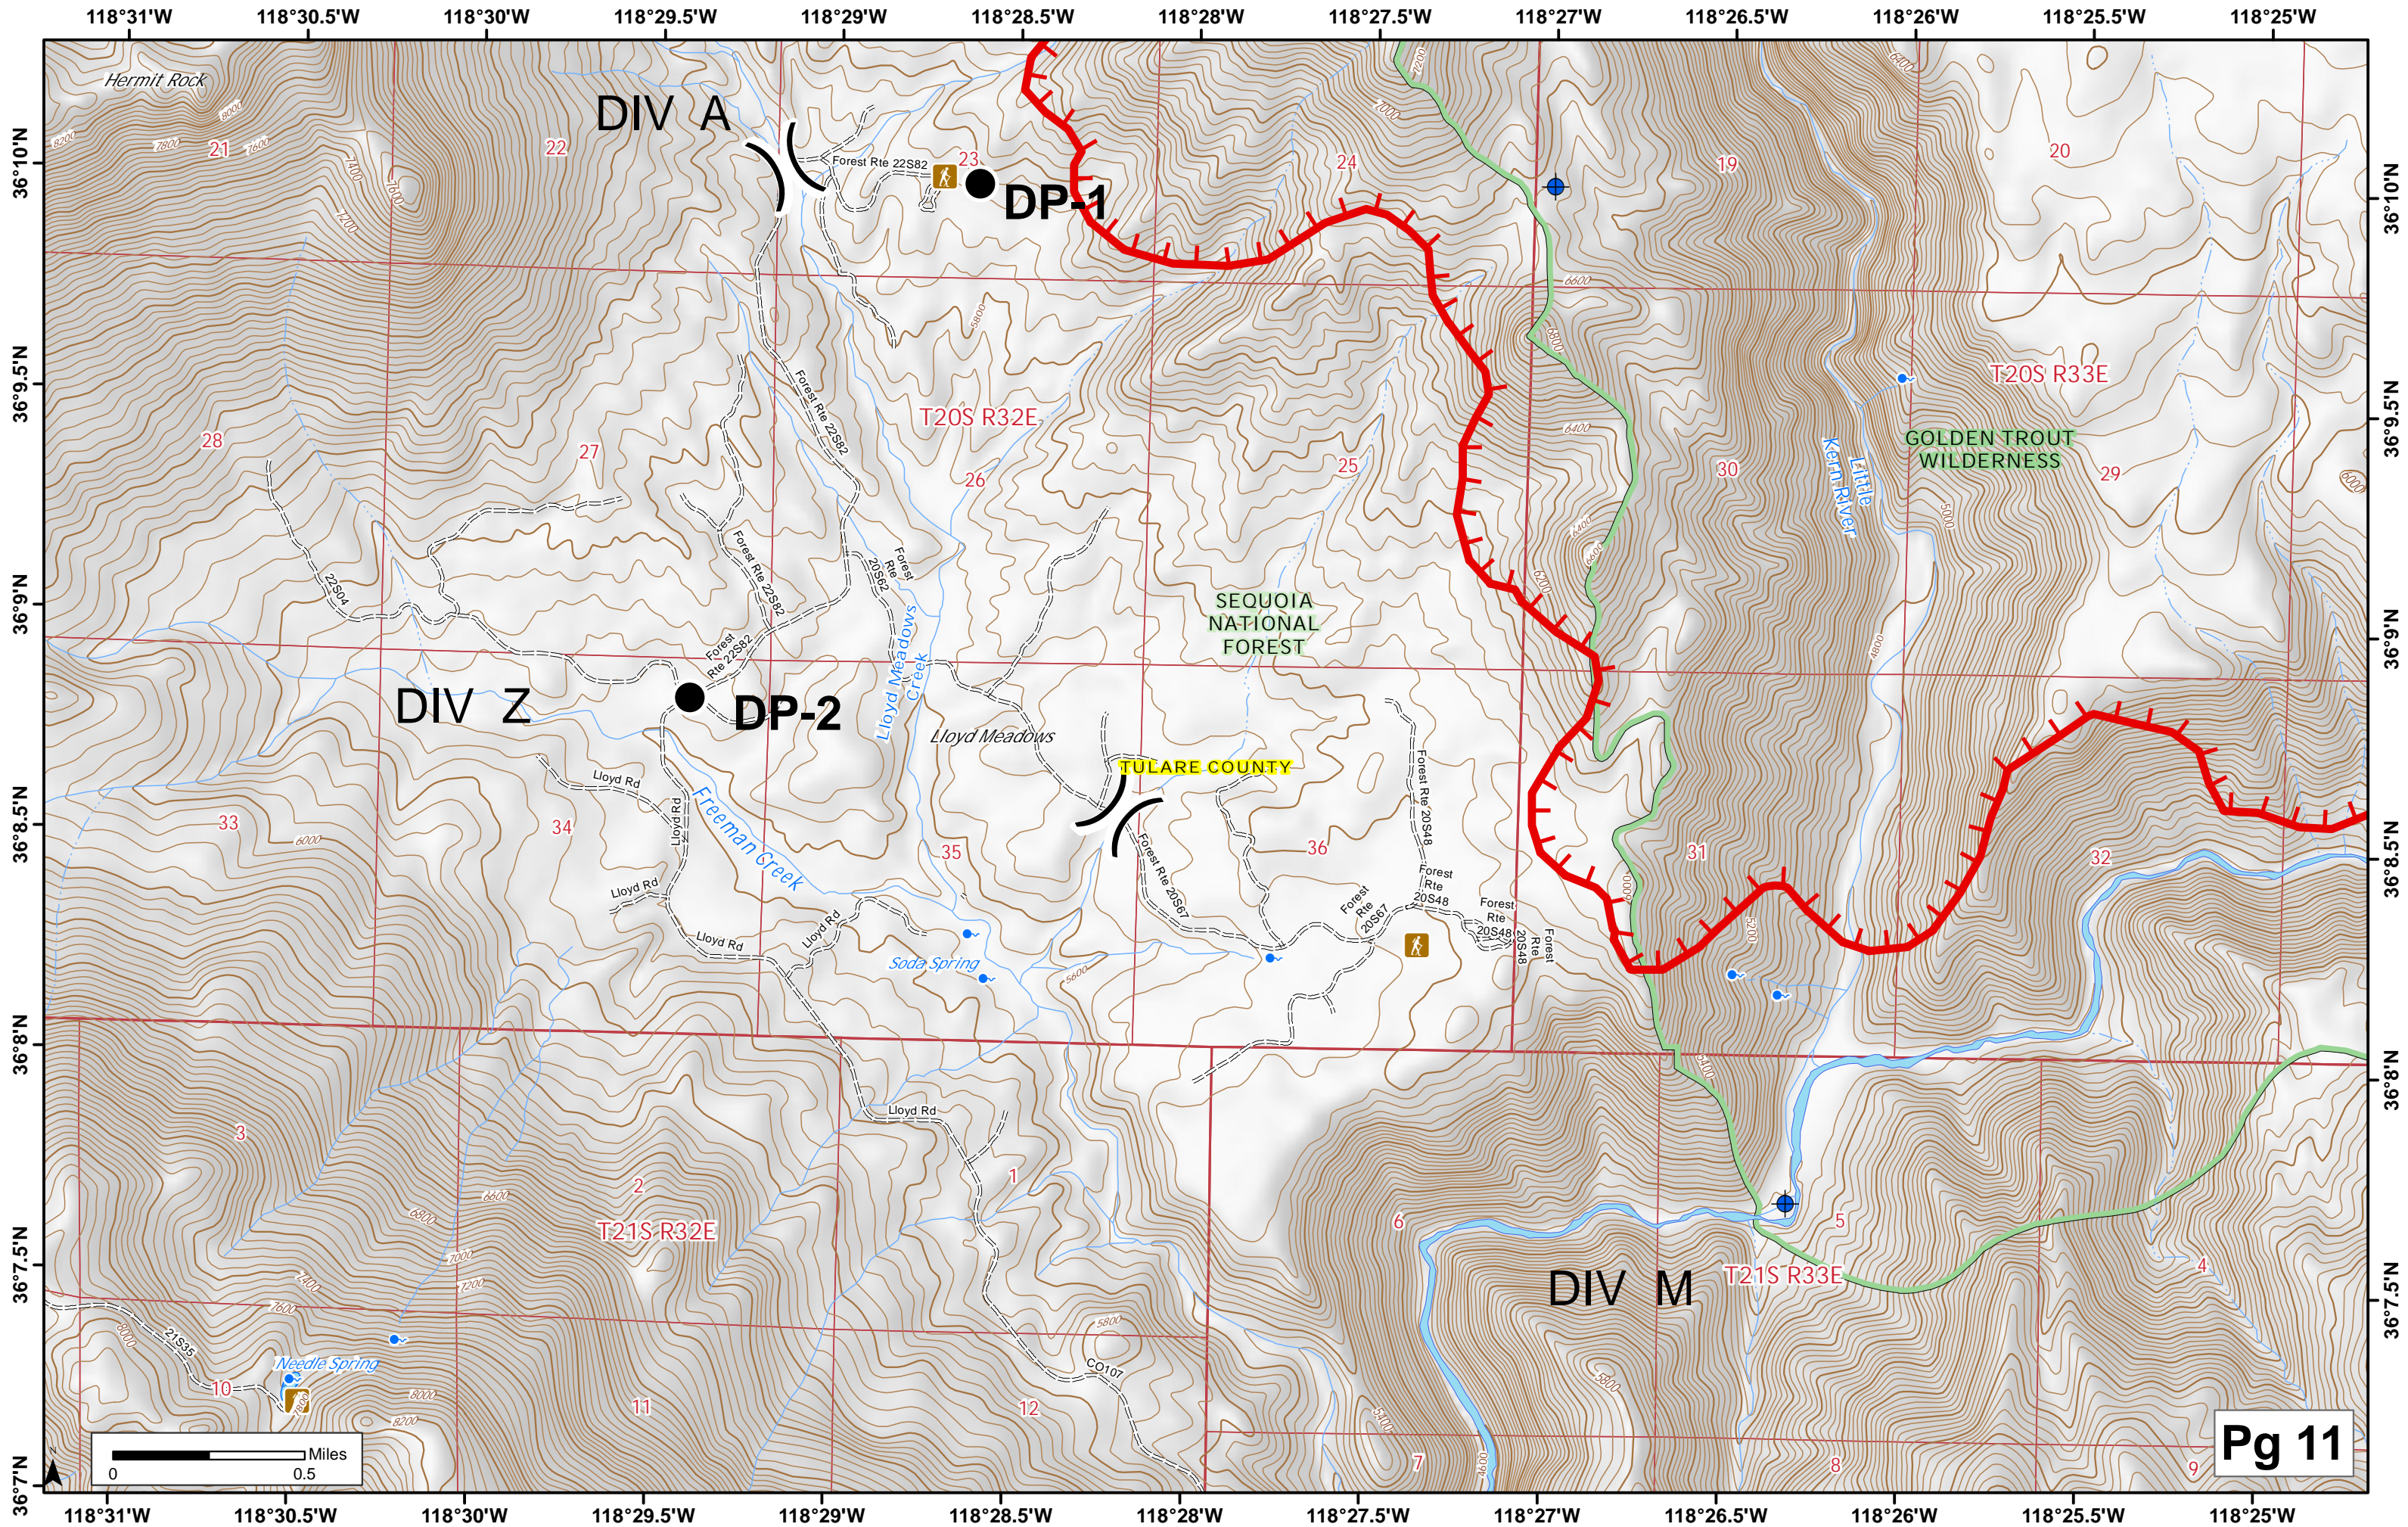

SEQUOIA NATIONAL FOREST

Cedar Slope

Smith and Failing Meadow

Deep Meadow

Coffee Mill Meadow

Quaking Aspen Meadow

Hermit Rock

Needle Spring

Pg 10

118°26'W 118°25.5'W 118°25'W 118°24.5'W 118°24'W 118°23.5'W 118°23'W 118°22.5'W 118°22'W 118°21.5'W 118°21'W 118°20.5'W 118°20'W 118°19.5'W

36°10'N  
36°9.5'N  
36°9'N  
36°8.5'N  
36°8'N  
36°7.5'N

36°10'N  
36°9.5'N  
36°9'N  
36°8.5'N  
36°8'N  
36°7.5'N

118°25.5'W 118°25'W 118°24.5'W 118°24'W 118°23.5'W 118°23'W 118°22.5'W 118°22'W 118°21.5'W 118°21'W 118°20.5'W 118°20'W 118°19.5'W

Pg 12

118°20.5'W 118°20'W 118°19.5'W 118°19'W 118°18.5'W 118°18'W 118°17.5'W 118°17'W 118°16.5'W 118°16'W 118°15.5'W 118°15'W 118°14.5'W