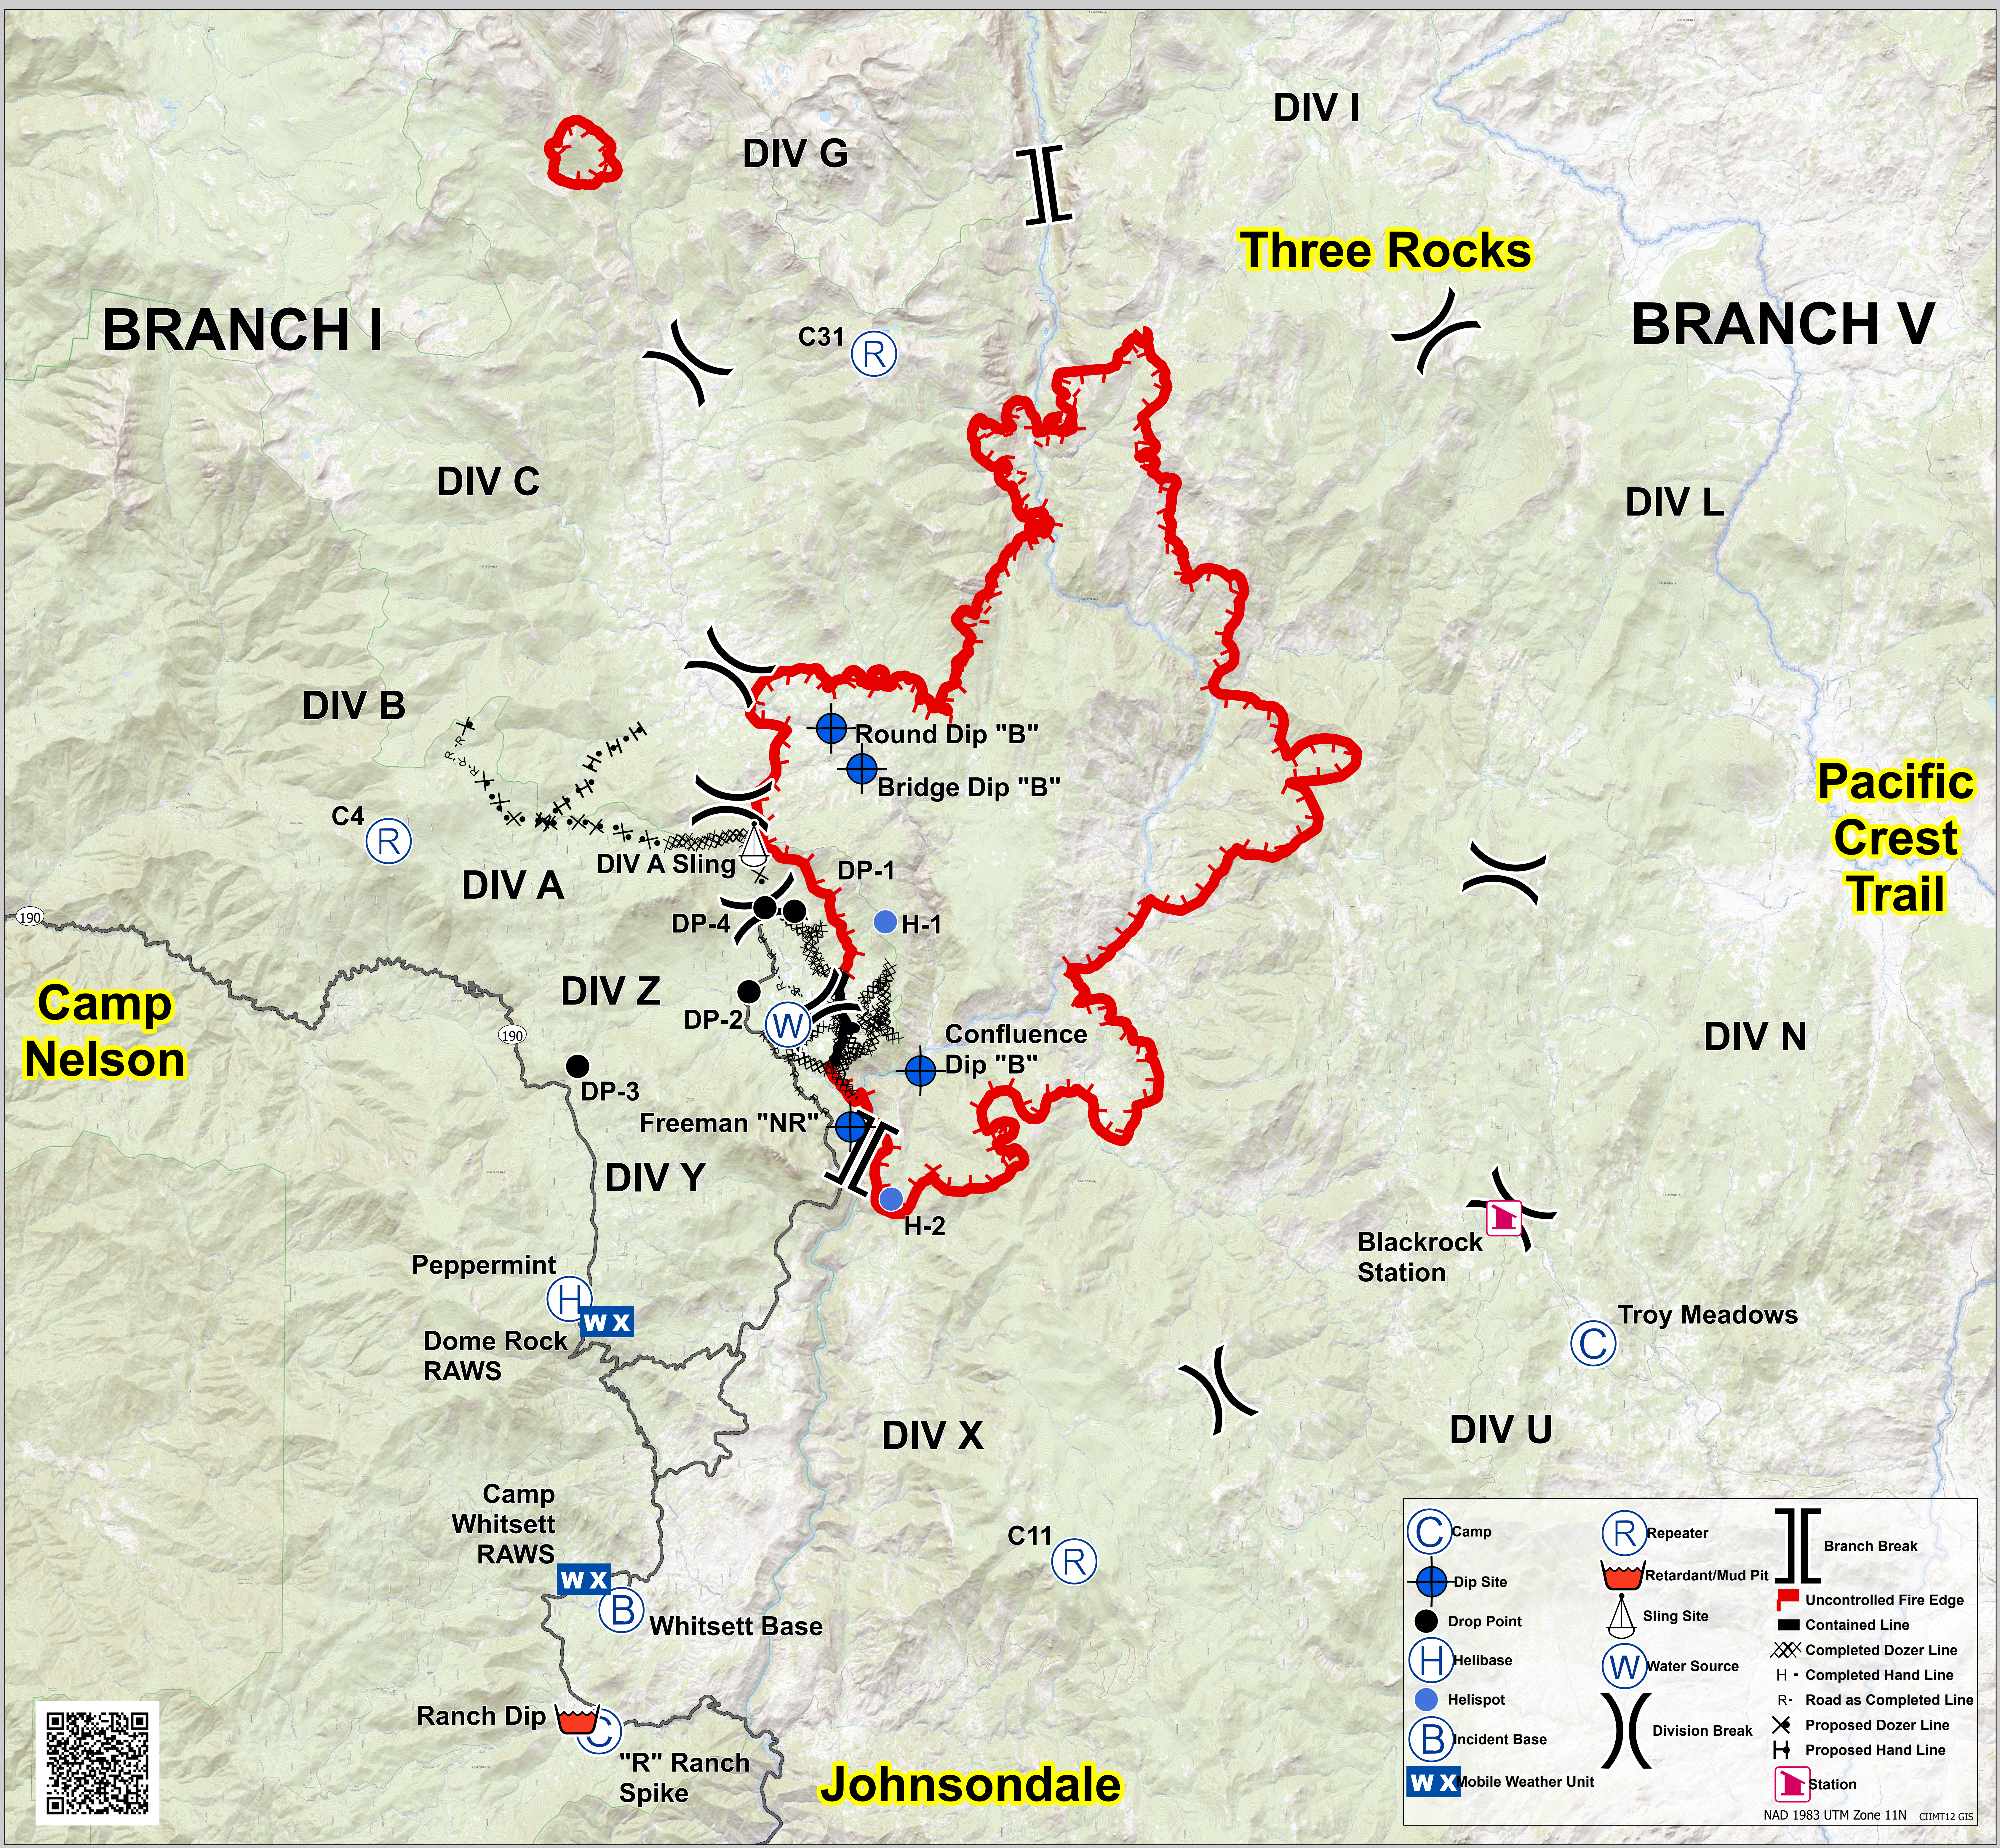

SQF Complex Briefing Map

CA-SQF-002622

Sept 1, 2020

Camp Nelson

Three Rocks

Pacific Crest Trail

Johnsondale

	Camp		Repeater		Branch Break
	Dip Site		Retardant/Mud Pit		Uncontrolled Fire Edge
	Drop Point		Sling Site		Contained Line
	Helibase		Water Source		Completed Dozer Line
	Helispot		Division Break		Proposed Dozer Line
	Incident Base		Station		Proposed Hand Line
	Mobile Weather Unit				

NAD 1983 UTM Zone 11N CIIMT12 GIS