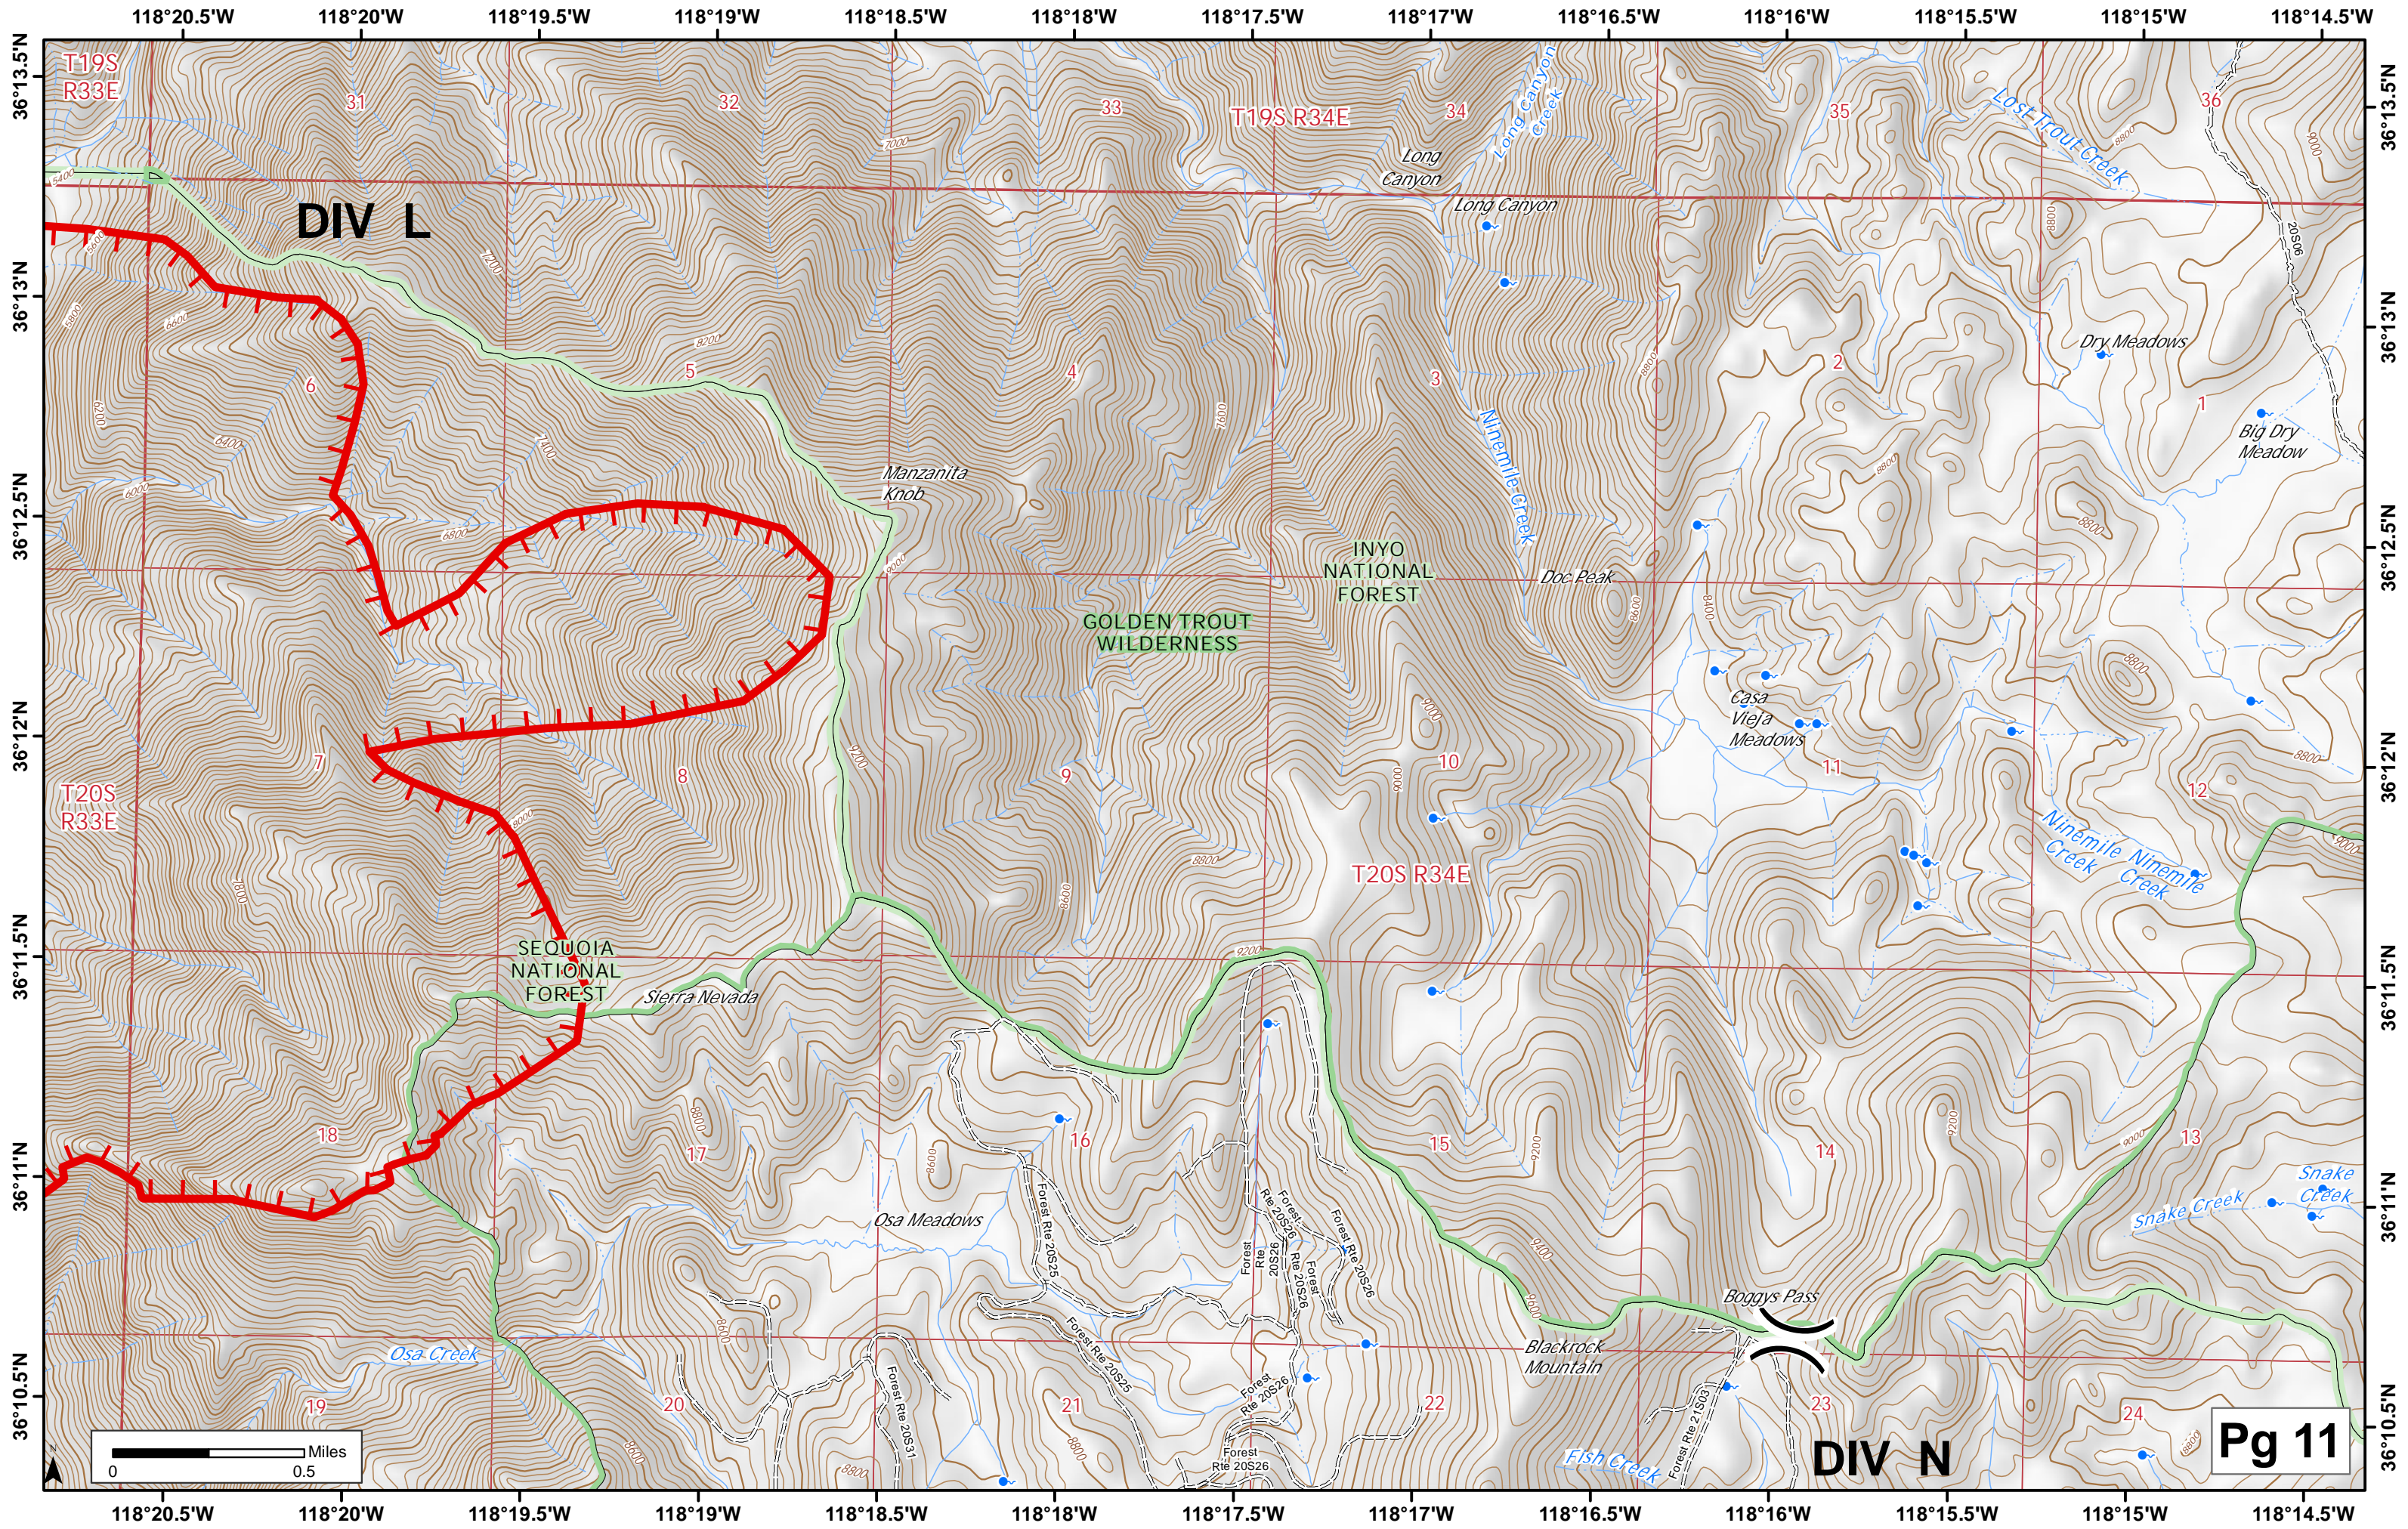

24

19

20

Little Kern River

Burnt Corral Meadows

Round Meadow

Dead Creek

Trout Meadows Spring

Trout Meadows

Clicks Creek

Grey Meadow

Fish Creek

Jug Spring

Sierra Nevada

Castle Rock

Lloyd Meadows Creek

Little Kern River

Flatiron

Jerkey Meadow

118°36'W 118°35.5'W 118°35'W 118°34.5'W 118°34'W 118°33.5'W 118°33'W 118°32.5'W 118°32'W 118°31.5'W 118°31'W 118°30.5'W 118°30'W

36°10'N
36°9.5'N
36°9'N
36°8.5'N
36°8'N
36°7.5'N