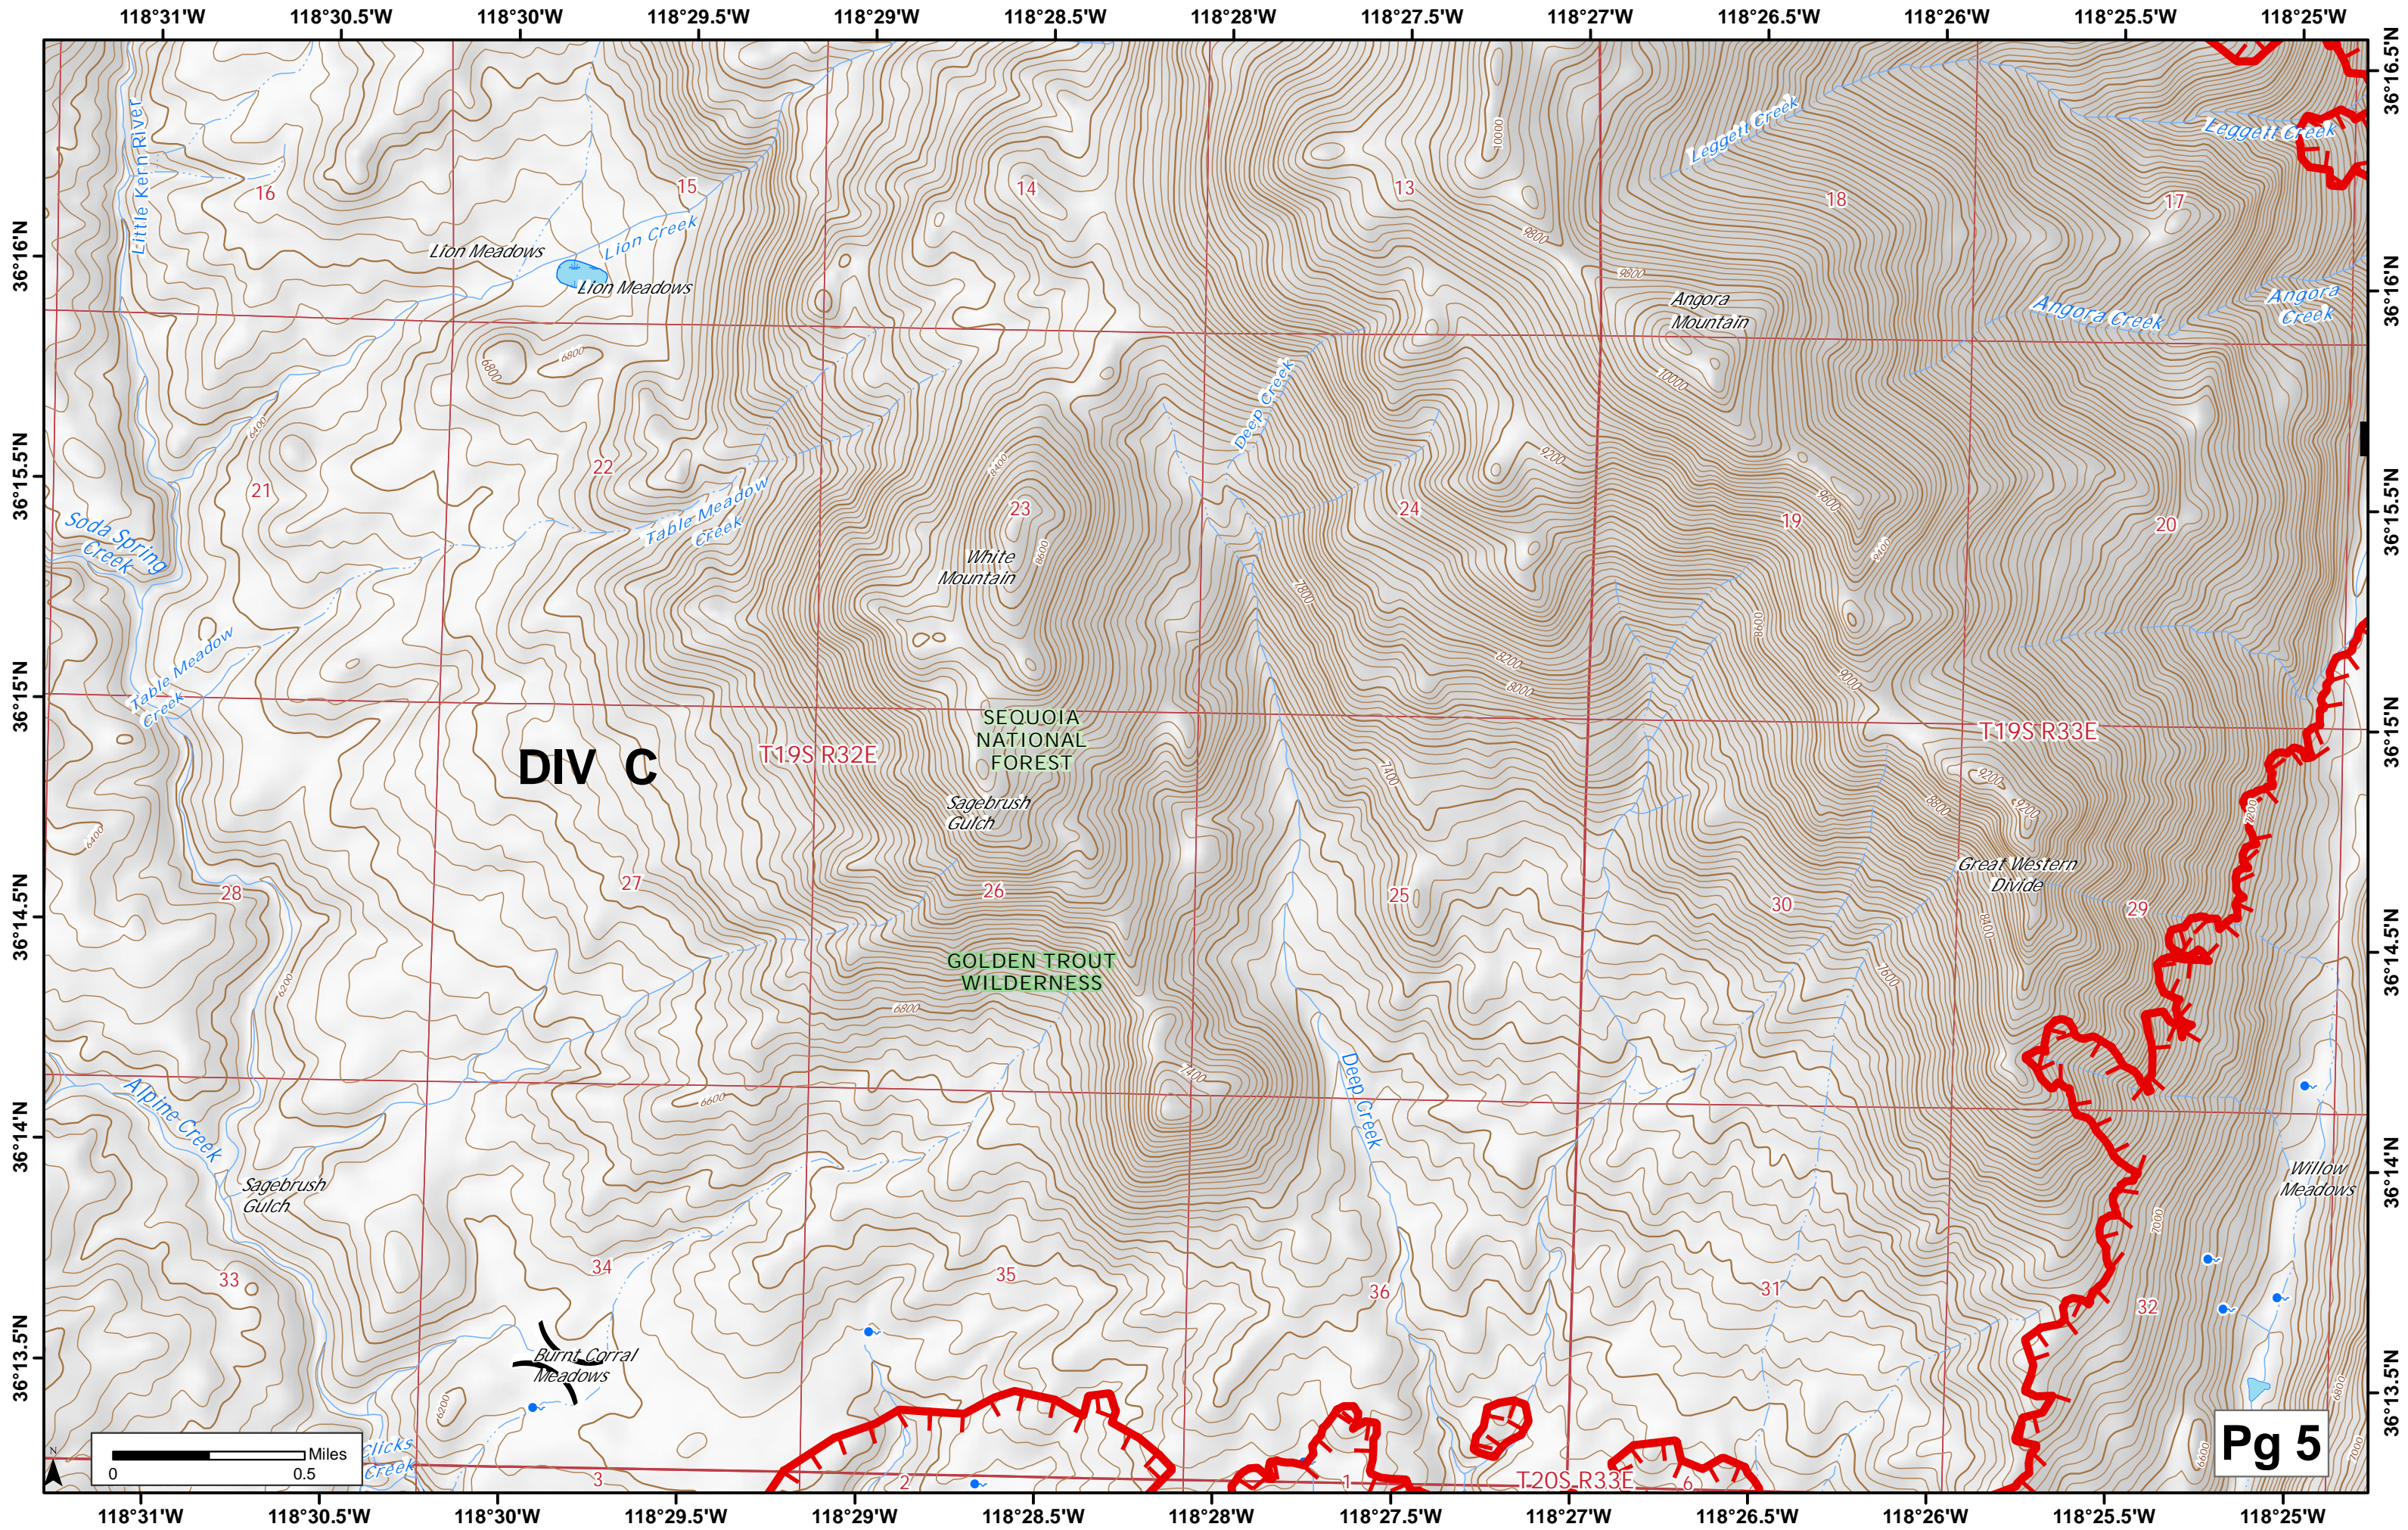

118°35.5'W 118°35'W 118°34.5'W 118°34'W 118°33.5'W 118°33'W 118°32.5'W 118°32'W 118°31.5'W 118°31'W 118°30.5'W 118°30'W 118°29.5'W

36°22.5'N
36°22'N
36°21.5'N
36°21'N
36°20.5'N
36°20'N
36°19.5'N

36°22.5'N
36°22'N
36°21.5'N
36°21'N
36°20.5'N
36°20'N
36°19.5'N

Pg 3

118°26'W 118°25.5'W 118°25'W 118°24.5'W 118°24'W 118°23.5'W 118°23'W 118°22.5'W 118°22'W 118°21.5'W 118°21'W 118°20.5'W 118°20'W

DIV C

SEQUOIA NATIONAL FOREST

GOLDEN TROUT WILDERNESS

T19S R31E

T19S R32E

T20S R31E

T20S R32E

Pg 4

118°26'W 118°25.5'W 118°25'W 118°24.5'W 118°24'W 118°23.5'W 118°23'W 118°22.5'W 118°22'W 118°21.5'W 118°21'W 118°20.5'W 118°20'W

118°26'W 118°25.5'W 118°25'W 118°24.5'W 118°24'W 118°23.5'W 118°23'W 118°22.5'W 118°22'W 118°21.5'W 118°21'W 118°20.5'W 118°20'W