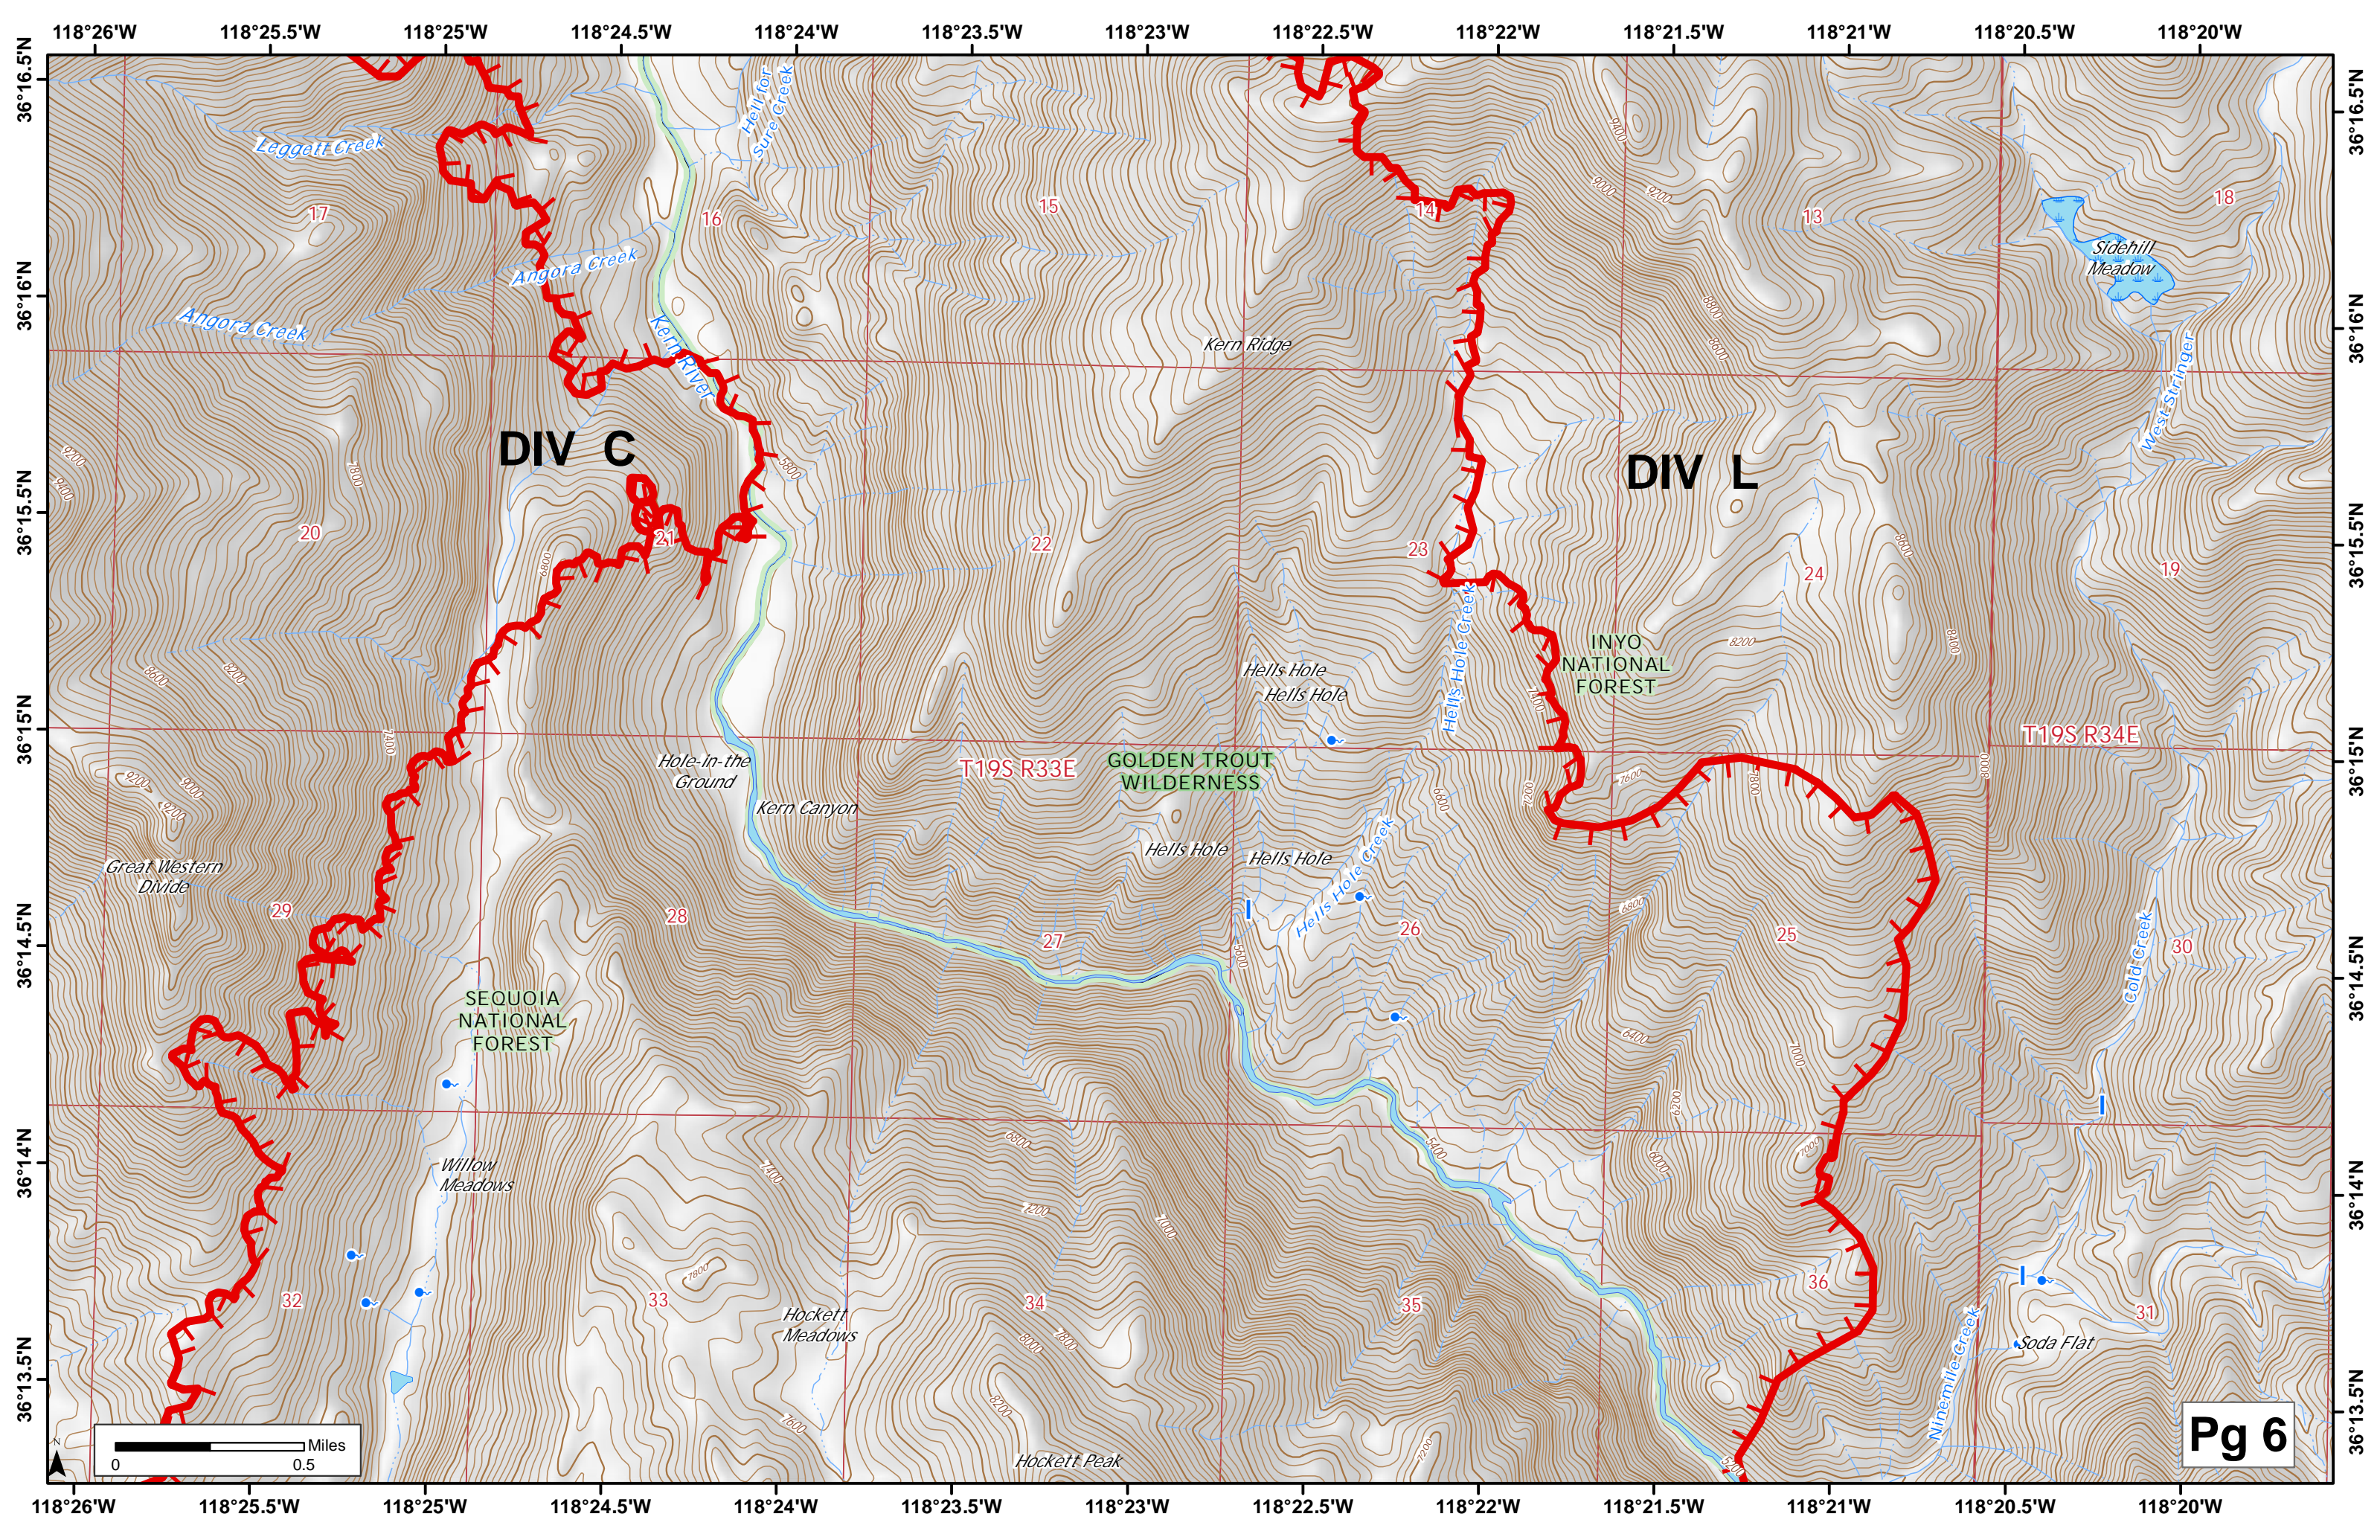

Pg 3

118°26'W 118°25.5'W 118°25'W 118°24.5'W 118°24'W 118°23.5'W 118°23'W 118°22.5'W 118°22'W 118°21.5'W 118°21'W 118°20.5'W 118°20'W

DIV C

SEQUOIA NATIONAL FOREST

GOLDEN TROUT WILDERNESS

T19S R31E

T19S R32E

T20S R31E

T20S R32E

Pg 4

118°26'W 118°25.5'W 118°25'W 118°24.5'W 118°24'W 118°23.5'W 118°23'W 118°22.5'W 118°22'W 118°21.5'W 118°21'W 118°20.5'W 118°20'W

118°26'W 118°25.5'W 118°25'W 118°24.5'W 118°24'W 118°23.5'W 118°23'W 118°22.5'W 118°22'W 118°21.5'W 118°21'W 118°20.5'W 118°20'W