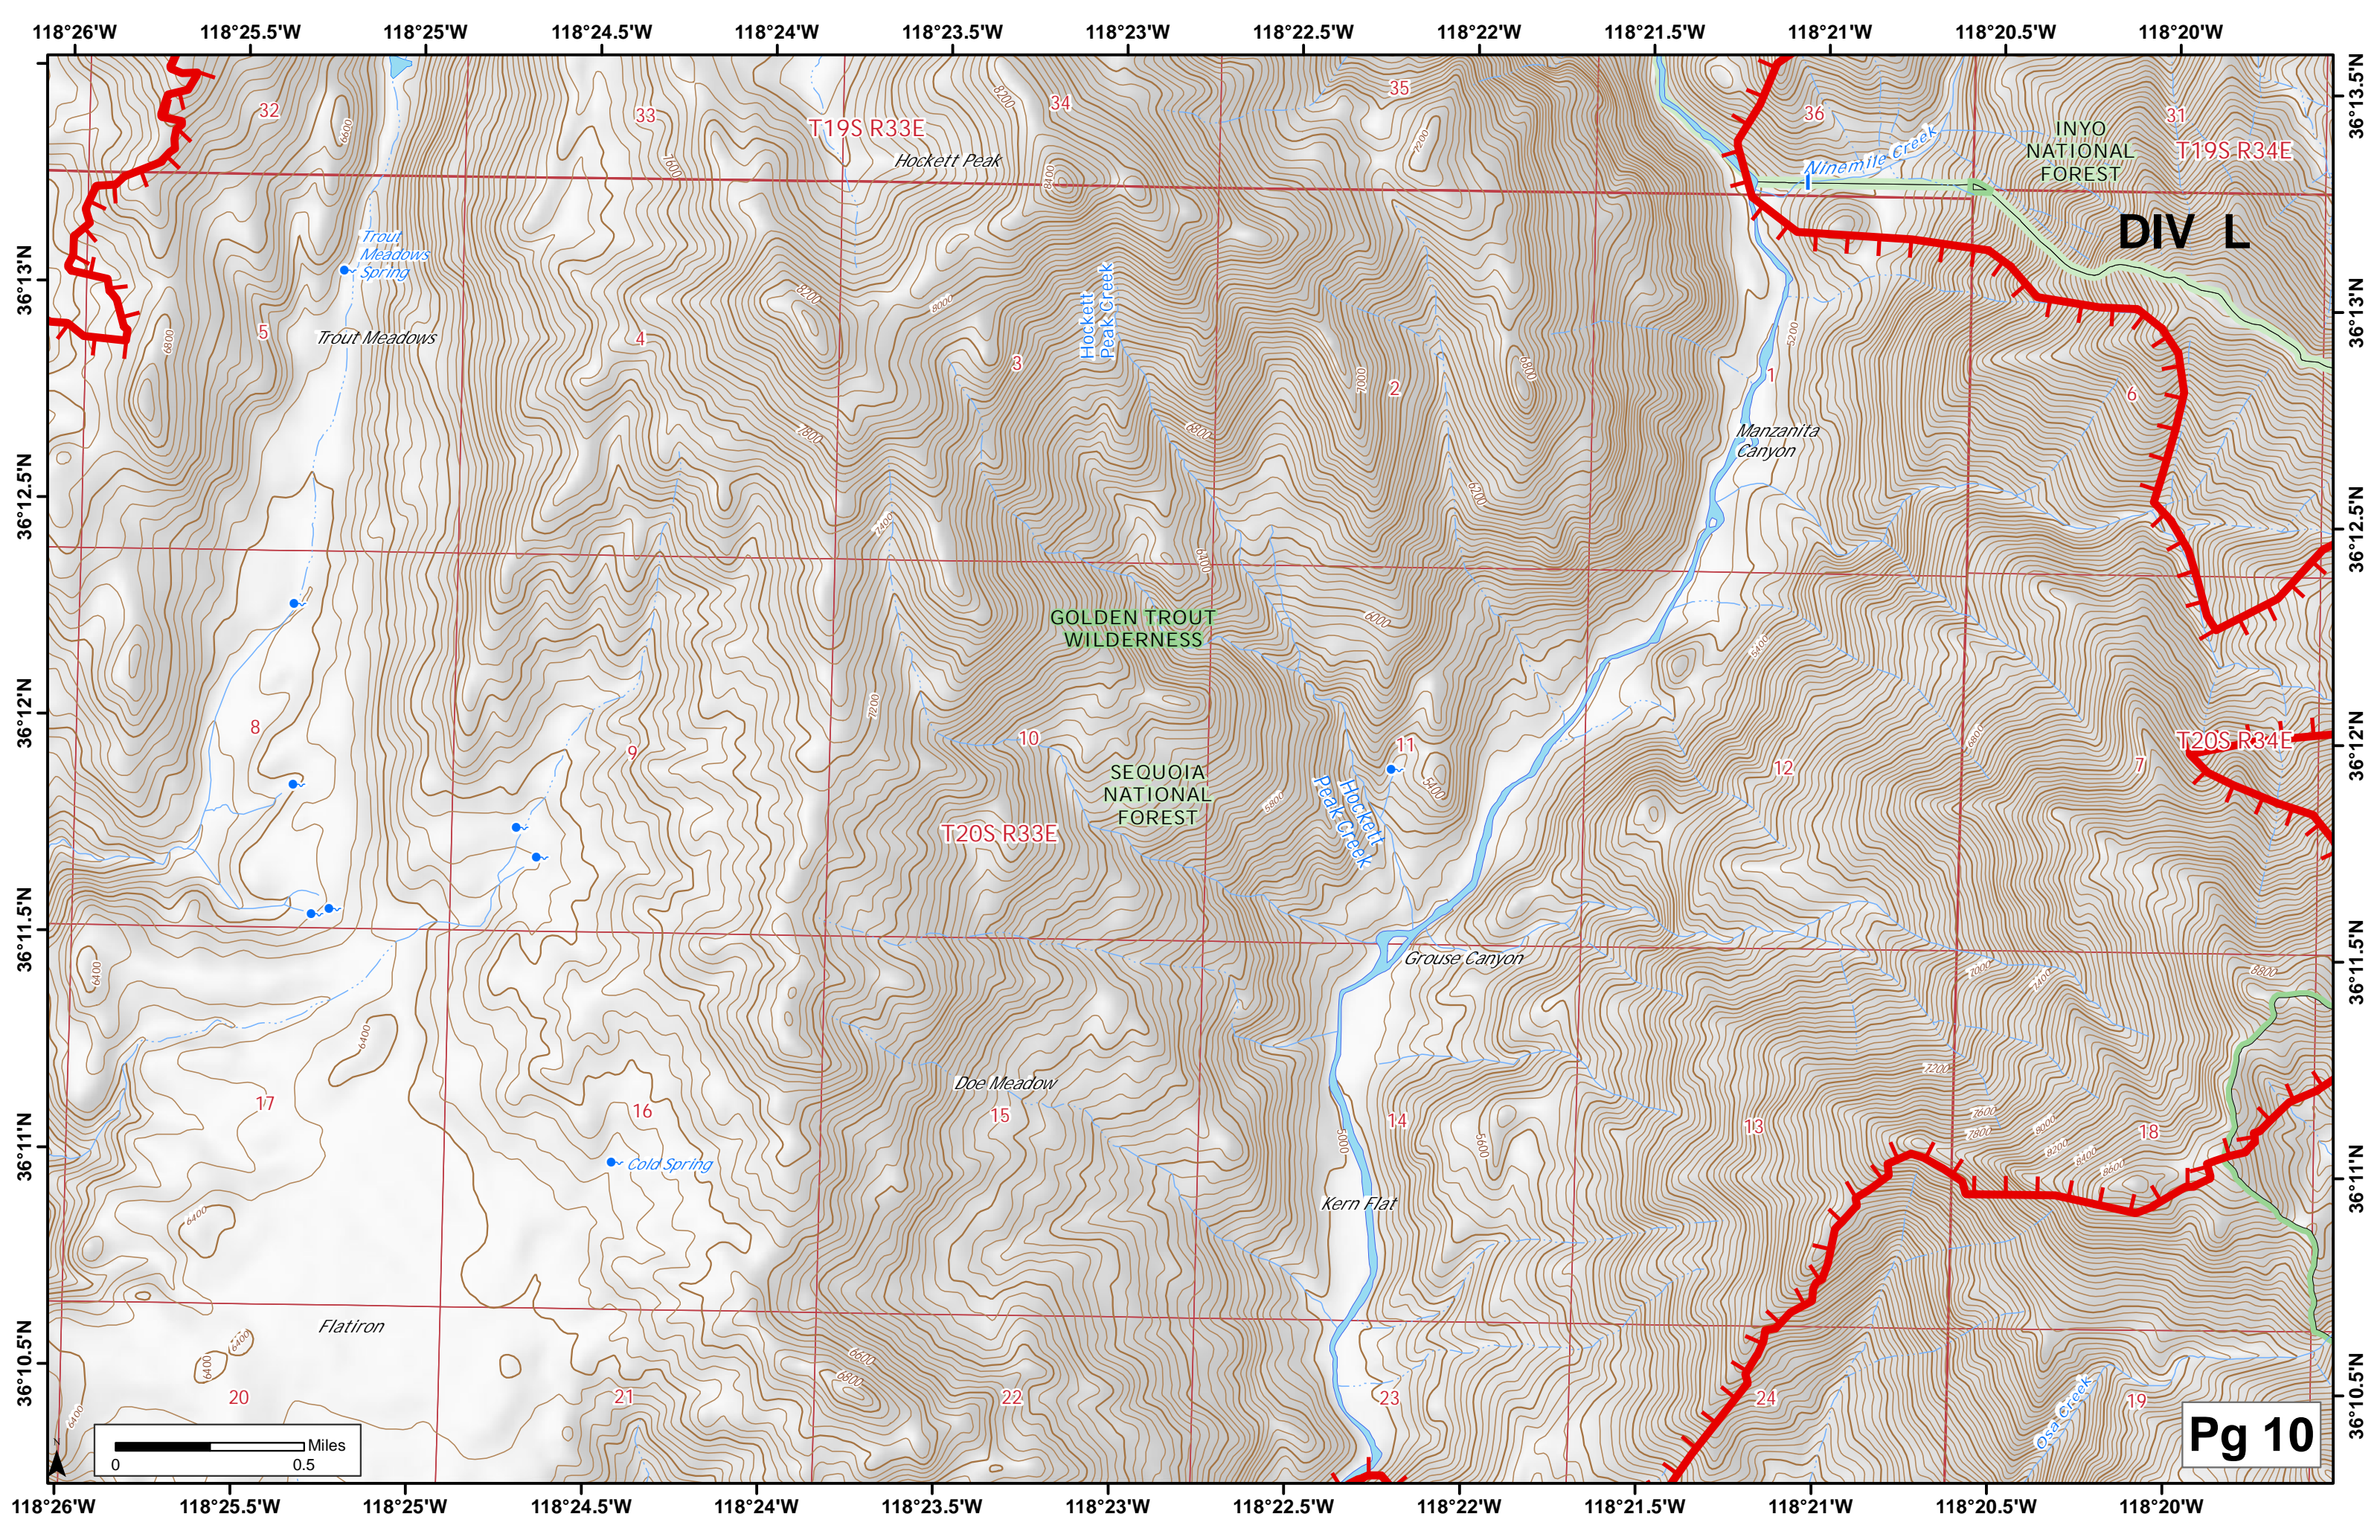

15

14

13

18

17

21

22

23

24

19

20

Little Kern River

Burnt Corral Meadows

Round Meadow

Dead Creek

Trout Meadows Spring

Trout Meadows

Clicks Creek

Grey Meadow

Fish Creek

Jug Spring

Sierra Nevada

Castle Rock

Lloyd Meadows Creek

Little Kern River

Flatiron

Jerkey Meadow

118°36'W 118°35.5'W 118°35'W 118°34.5'W 118°34'W 118°33.5'W 118°33'W 118°32.5'W 118°32'W 118°31.5'W 118°31'W 118°30.5'W 118°30'W

36°10'N
36°9.5'N
36°9'N
36°8.5'N
36°8'N
36°7.5'N