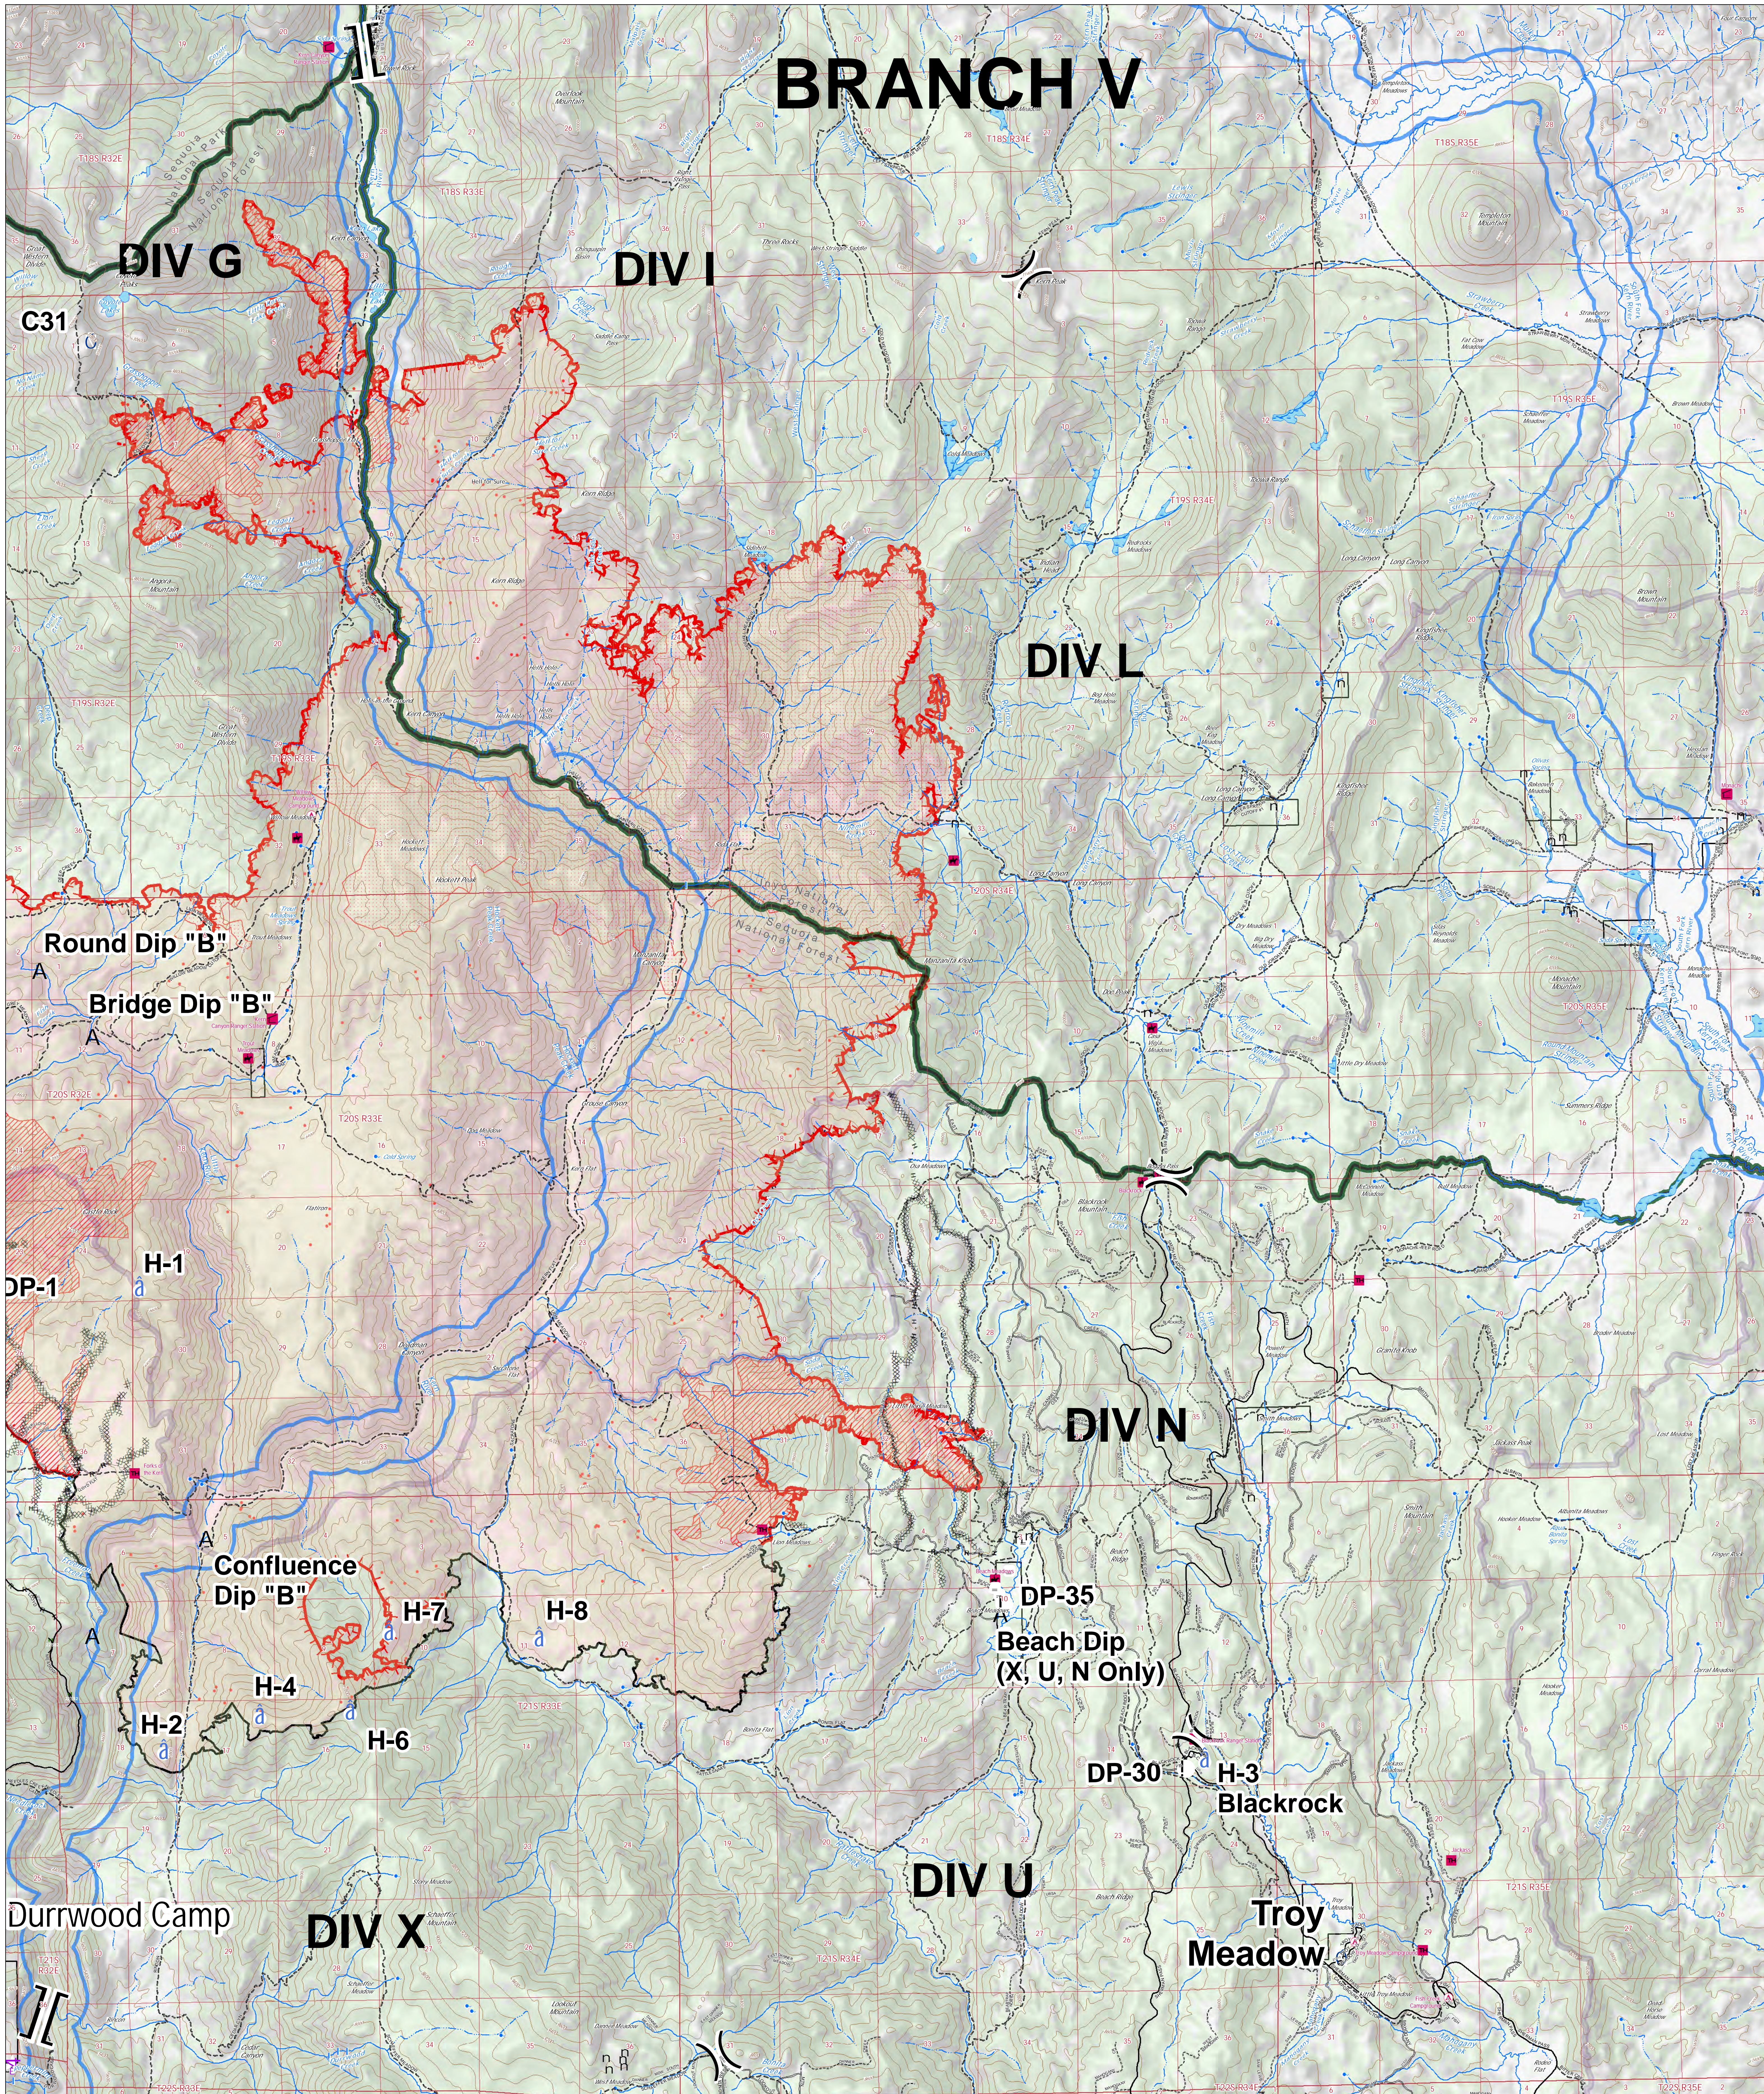

# BRANCH V

Castle Fire: 66,965 Acres  
Shotgun Fire: 564 Acres

*BRANCH V*  
*SEQUOIA COMPLEX*

CA-SQF-002622  
09/11/2020

1:34,000  
Datum: NAD 83

- A Dip Site
- ⚡ Aerial Hazard
- Camp
- Drop Point
- ⊙ Helispot
- ⊙ Repeater
- ⊙ Structure Wrap
- n Value at Risk
- ⌋ Division Break
- ⌋ Branch Break
- ▭ Wildfire Daily Fire Perimeter
- ▭ Uncontrolled Fire Edge
- ▭ Contained Line
- ⊘ Completed Dozer Line
- ⊘ Completed Hand Line
- ⊘ Road as Completed Line
- ▭ Private
- ⊙ IR Isolated Heat Source
- ▭ IR Intense Heat
- ▭ IR Scattered Heat