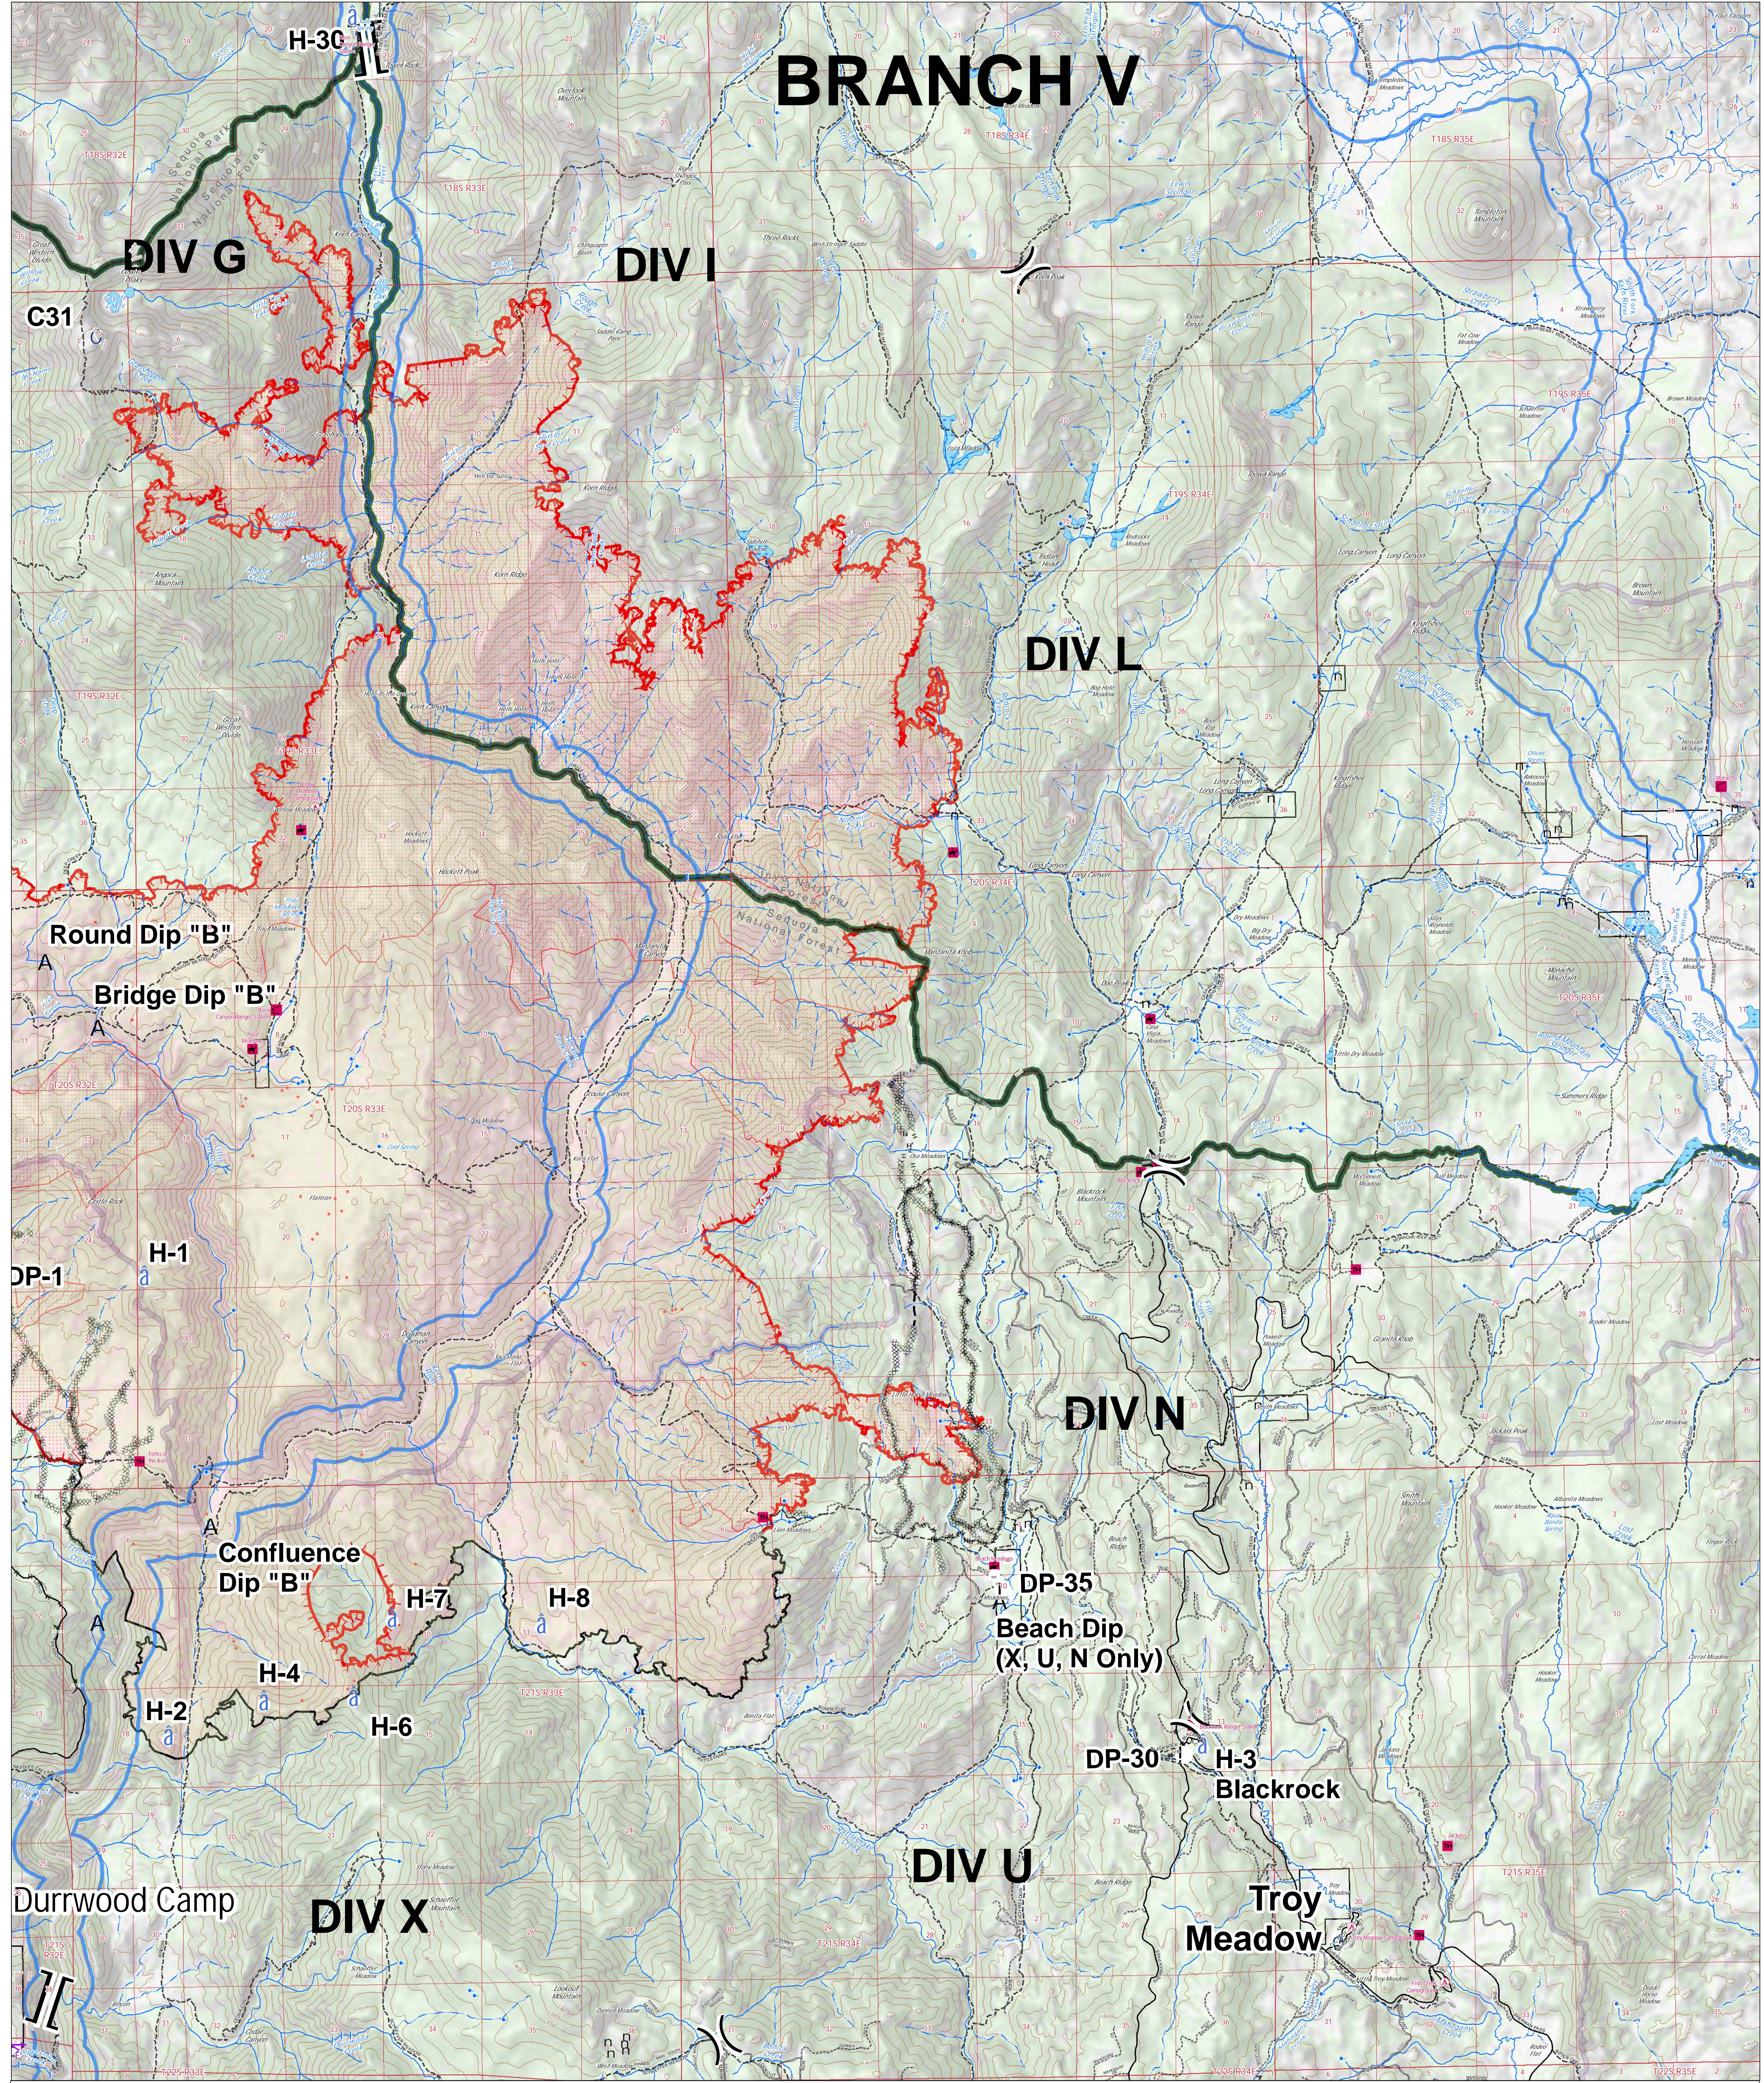

BRANCH V

DIV G

DIV I

DIV L

DIV N

DIV U

DIV X

Round Dip "B"

Bridge Dip "B"

Confluence Dip "B"

DP-35
Beach Dip
(X, U, N Only)

DP-30
H-3
Blackrock

Troy Meadow

Durrwood Camp

Castle Fire: 67,517 Acres
Shotgun Fire: 577 Acres

BRANCH V
SEQUOIA COMPLEX

CA-SQF-002622
09/12/2020

1:34,000
Datum: NAD 83

A	Dip Site	---	Wildfire Daily Fire Perimeter	●	IR Isolated Heat Source
o	Aerial Hazard	—	Uncontrolled Fire Edge	■	IR Intense Heat
o	Camp	—	Contained Line	□	IR Scattered Heat
o	Drop Point	—	Completed Dozer Line		
o	Helispot	—	Completed Hand Line		
o	Repeater	—	Road as Completed Line		
n	Structure Wrap	—	Access or Improved Road		
n	Value at Risk	—	Planned Fire Line		
		—	Private		