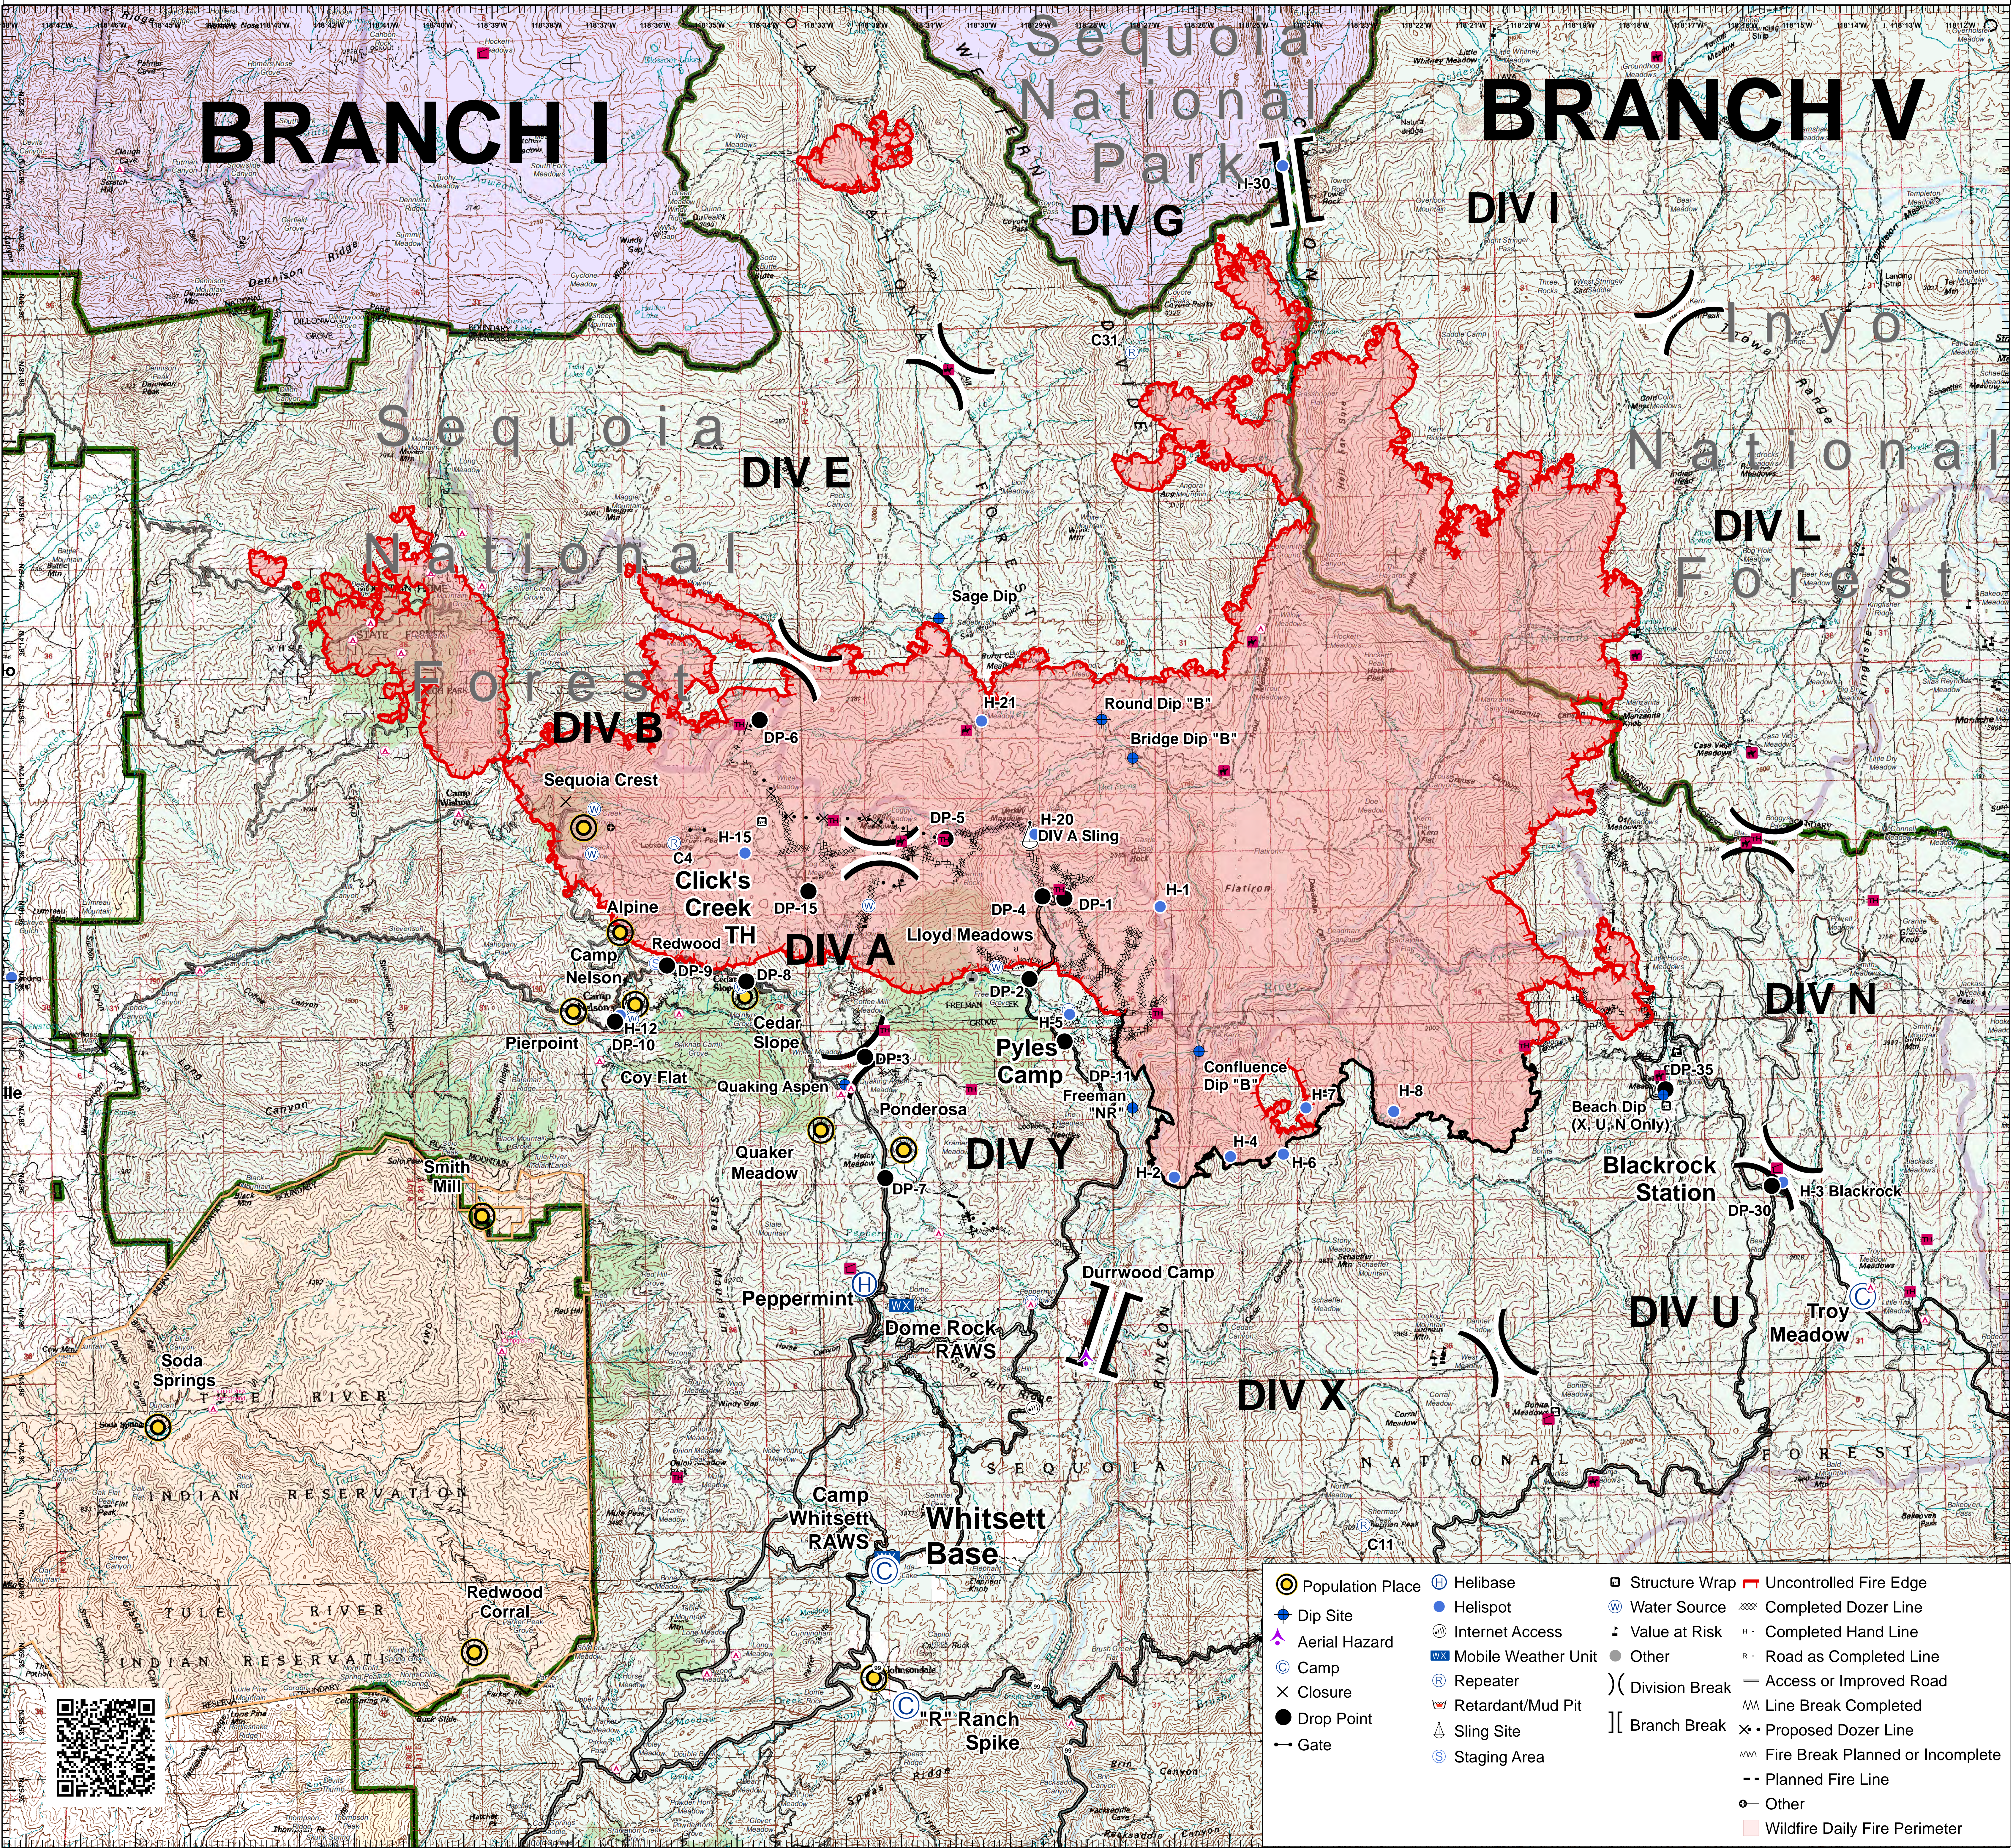

0 0.5 1 2 3 Miles

Datum: NAD 83

BRIEFING SEQUOIA COMPLEX CA-SQF-002622 09/14/2020

Castle - 90,093 Acres
Shotgun - 845 Acres

BRANCH I

Sequoia National Park

BRANCH V

Sequoia National Forest

Inyo National Forest

- Population Place
- Helibase
- Dip Site
- Aerial Hazard
- Camp
- Closure
- Drop Point
- Gate
- Helispot
- Internet Access
- Mobile Weather Unit
- Repeater
- Retardant/Mud Pit
- Sling Site
- Staging Area
- Structure Wrap
- Water Source
- Value at Risk
- Other
- Division Break
- Branch Break
- Uncontrolled Fire Edge
- Completed Dozer Line
- Completed Hand Line
- Road as Completed Line
- Access or Improved Road
- Line Break Completed
- Proposed Dozer Line
- Fire Break Planned or Incomplete
- Planned Fire Line
- Other
- Wildfire Daily Fire Perimeter