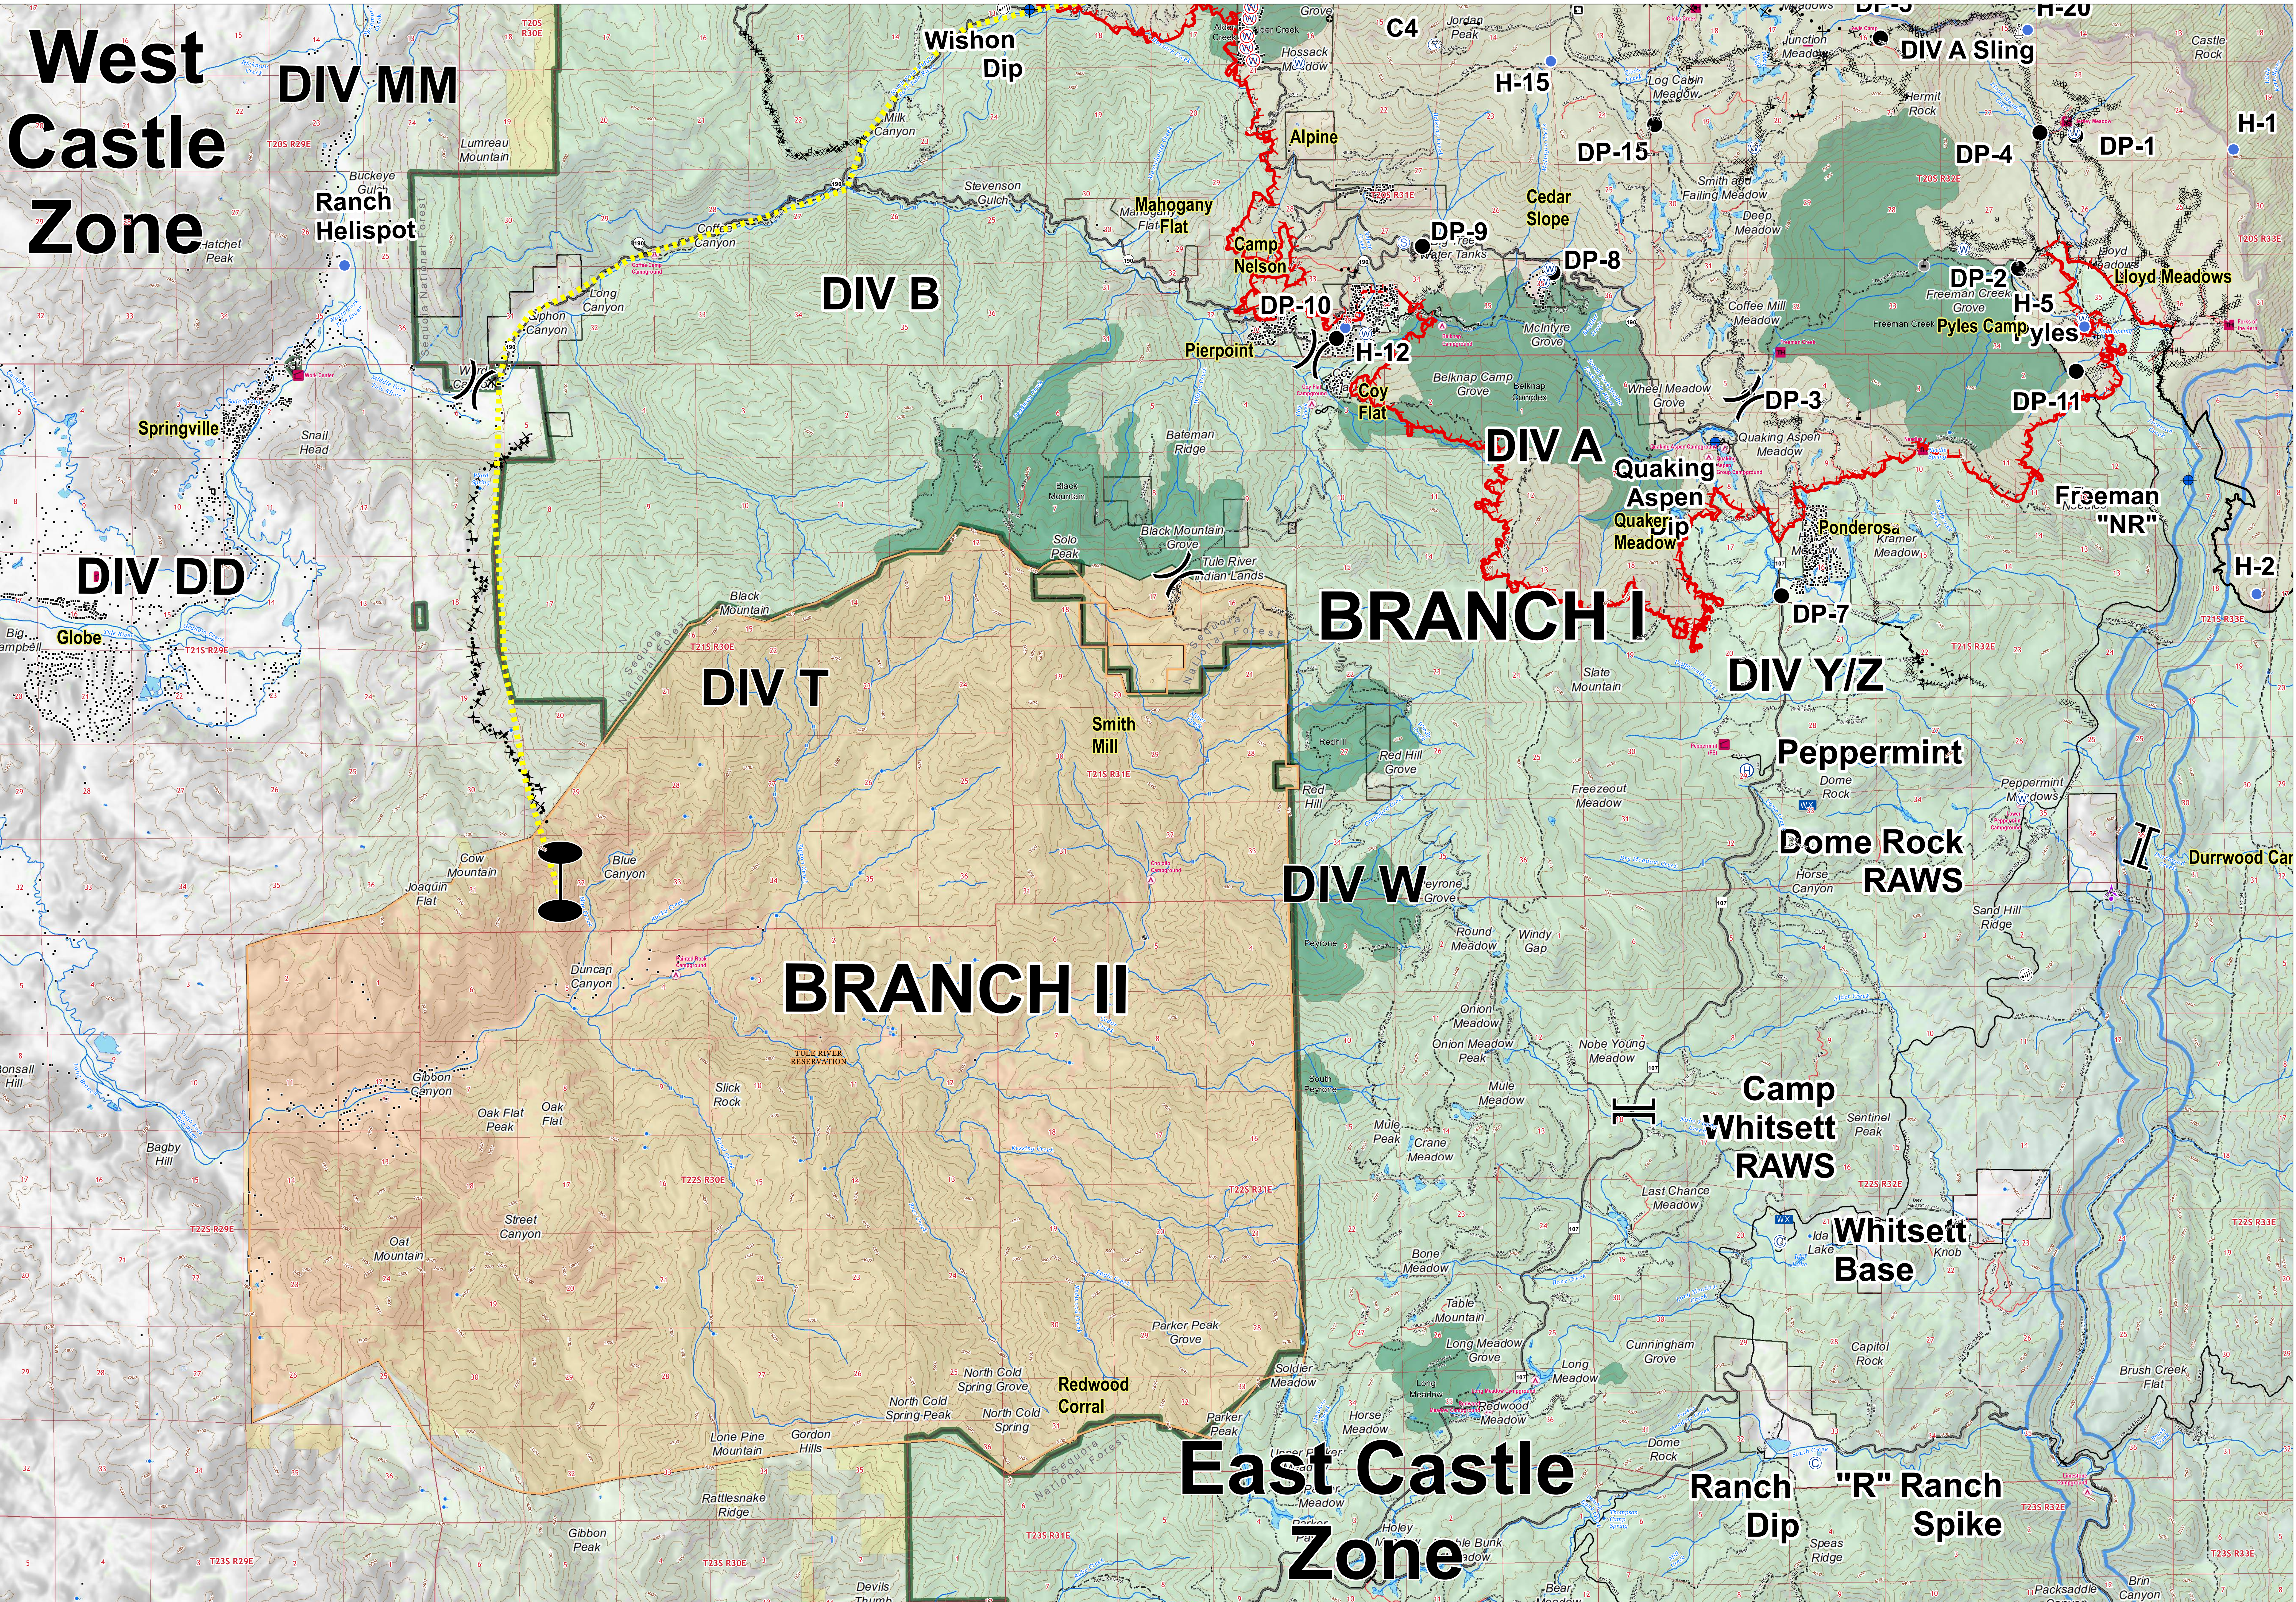

West Castle Zone

East Castle Zone

Castle Fire: 122,011 Acres
Shotgun Fire: 824 Acres

0 0.5 1 2 3 4 Miles

Datum: NAD 83
1:35,000

BRANCH I & II
EAST CASTLE ZONE
SEQUOIA COMPLEX
CA-SQF-002622
09/17/2020

- Dip Site
- Drop Point
- Gate
- Helibase
- Helispot
- Internet Access
- Mobile Weather Unit
- Repeater
- Retardant/Mud Pit
- Sling Site
- Staging Area
- Structure Wrap
- Water Source
- Restricted Water Source
- Value at Risk
- Other
- Division Break
- Zone Break
- Branch Break
- Private
- Uncontrolled Fire Edge
- Contained Line
- Completed Dozer Line
- Wildfire Daily Fire Perimeter
- Fire Break Planned or Incomplete
- Completed Hand Line
- Planned Fire Line
- Other
- Access or Improved Road
- M/W Line Break Completed
- Proposed Dozer Line