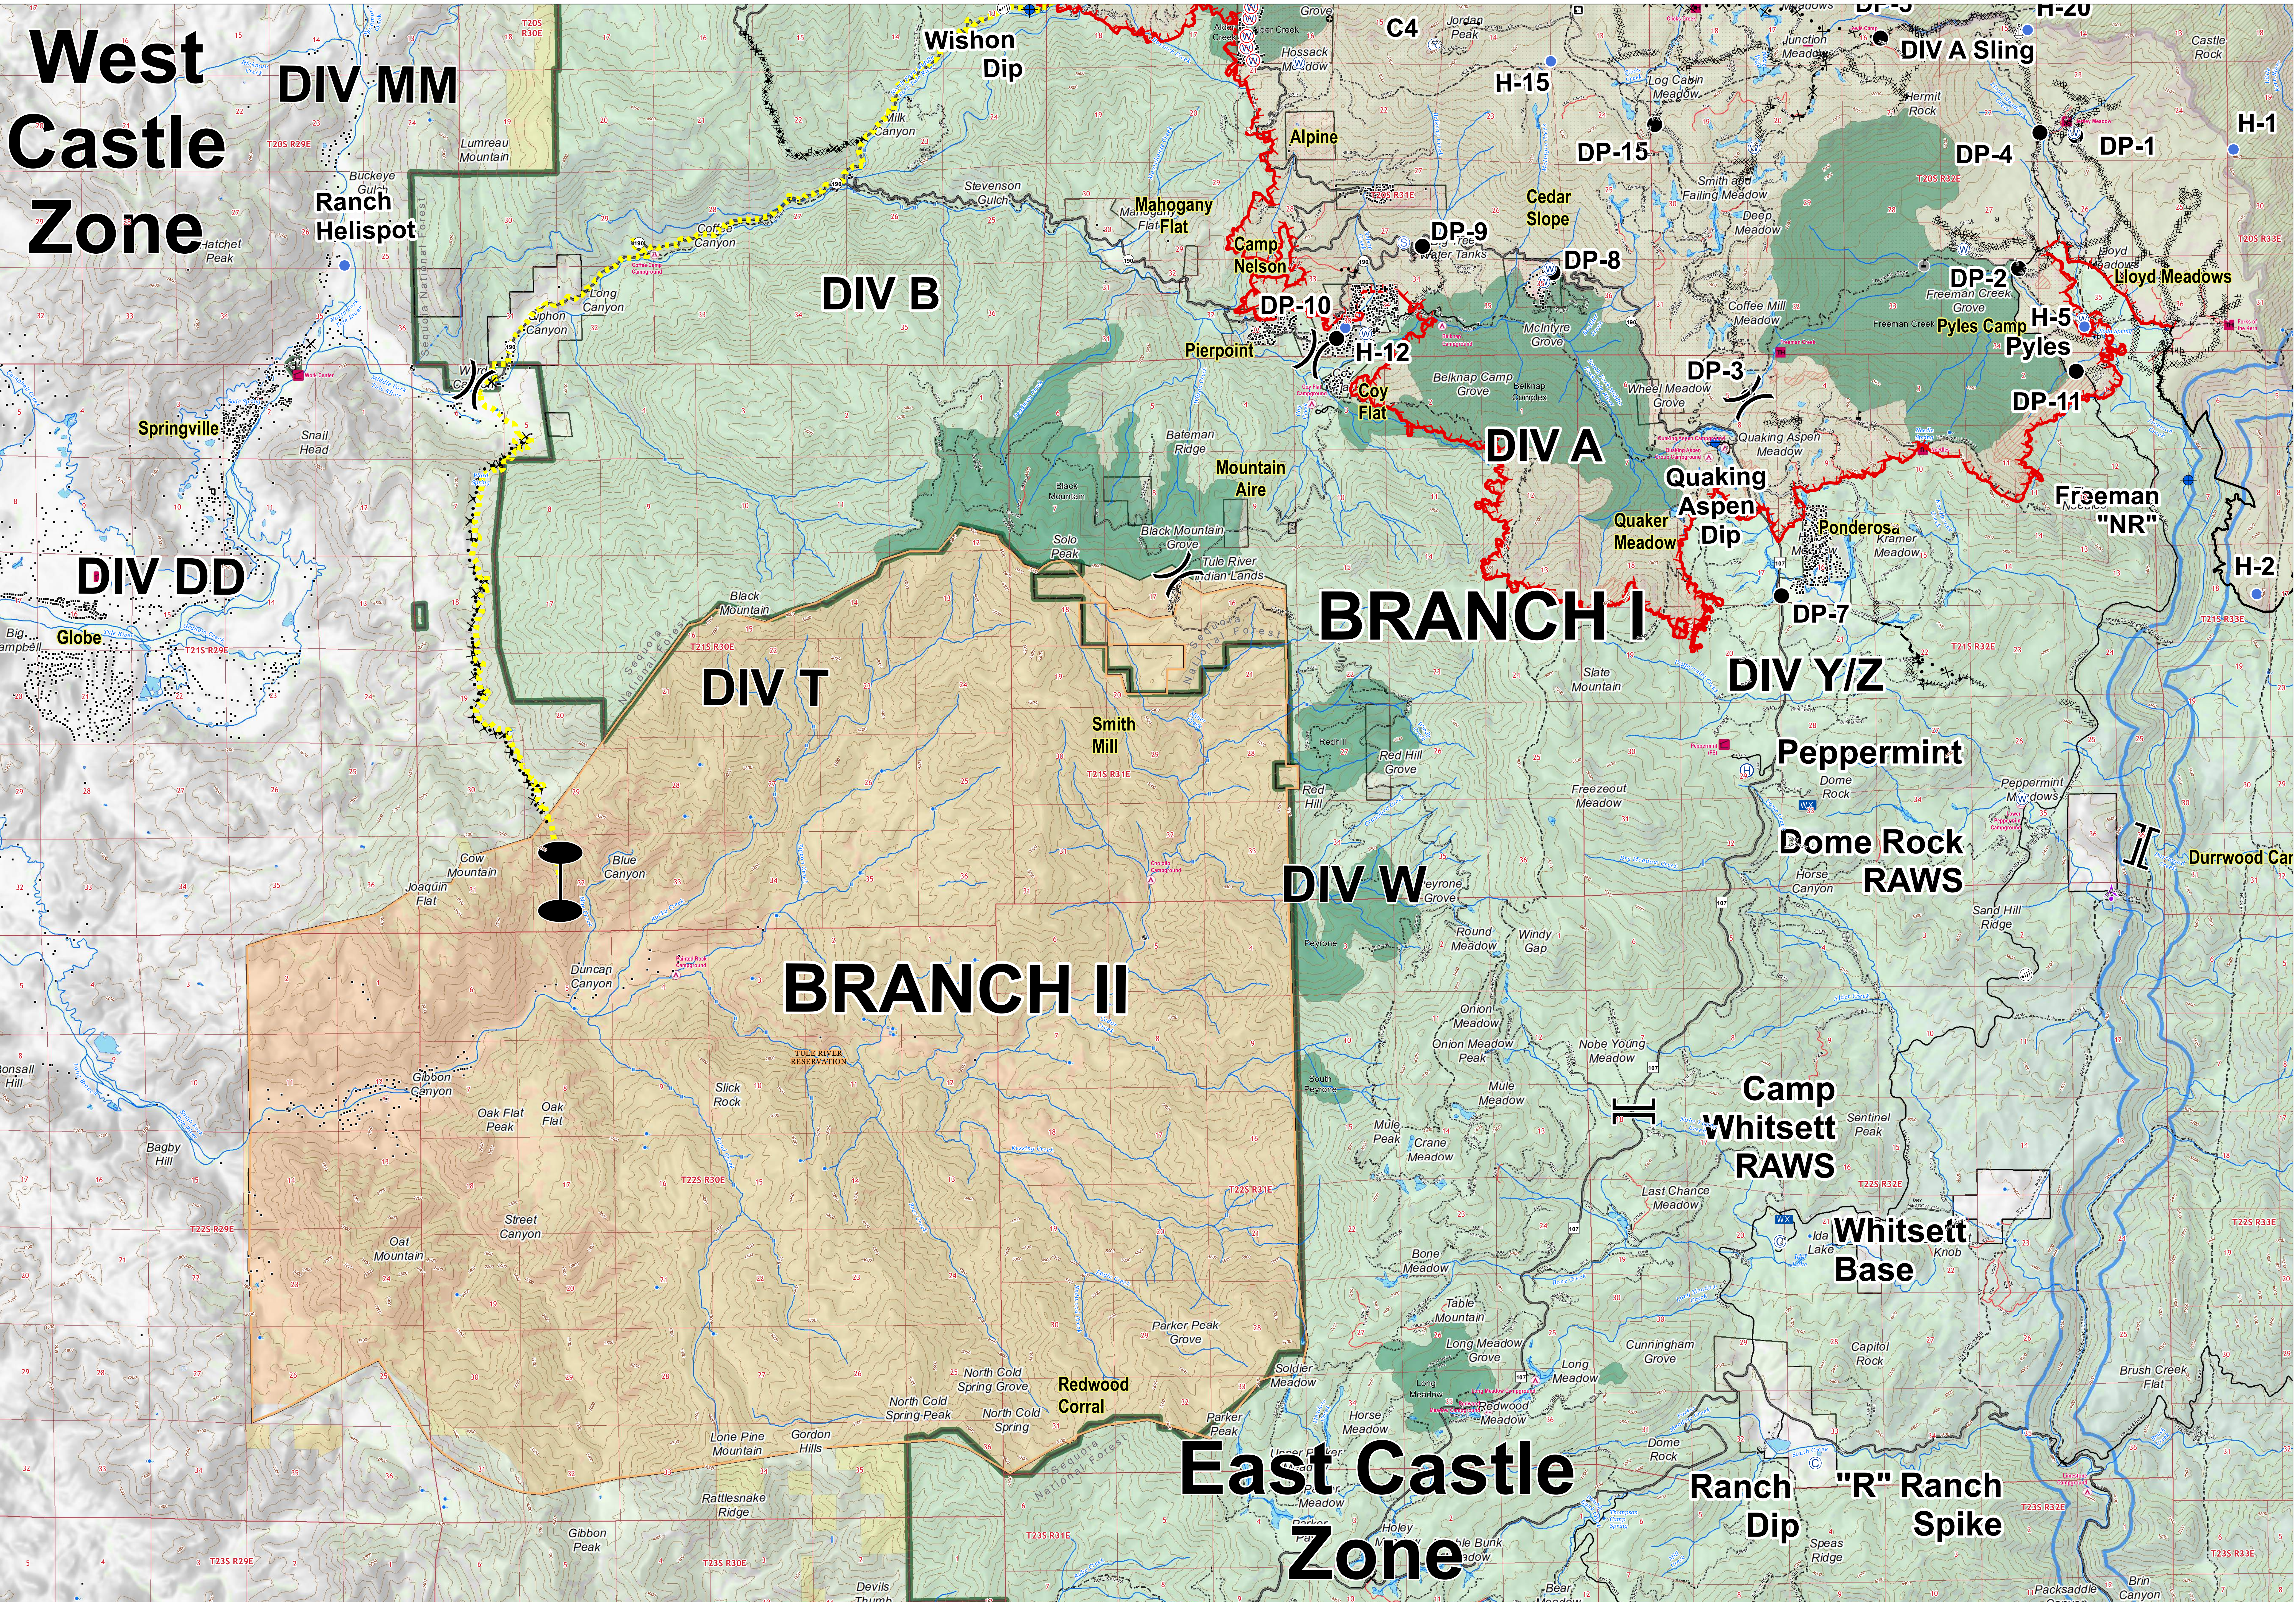

West Castle Zone

East Castle Zone

Castle Fire: 122,011 Acres
Shotgun Fire: 824 Acres

BRANCH I & II
EAST CASTLE ZONE
SEQUOIA COMPLEX
CA-SQF-002622
09/18/2020

- Dip Site
- Closure
- Drop Point
- Aerial Hazard
- Camp
- Helibase
- Helipot
- Internet Access
- Mobile Weather Unit
- Repeater
- Retardant/Mud Pit
- Sling Site
- Staging Area
- Structure Wrap
- Water Source
- Restricted Water Source
- Value at Risk
- Other
- Division Break
- Branch Break
- Uncontrolled Fire Line
- Contained Line
- Completed Dozer Line
- Wildfire Daily Fire Perimeter
- Private
- Fire Break Planned or Incomplete
- Planned Fire Line
- Other
- Access or Improved Road
- M/W Line Break Completed
- Proposed Dozer Line