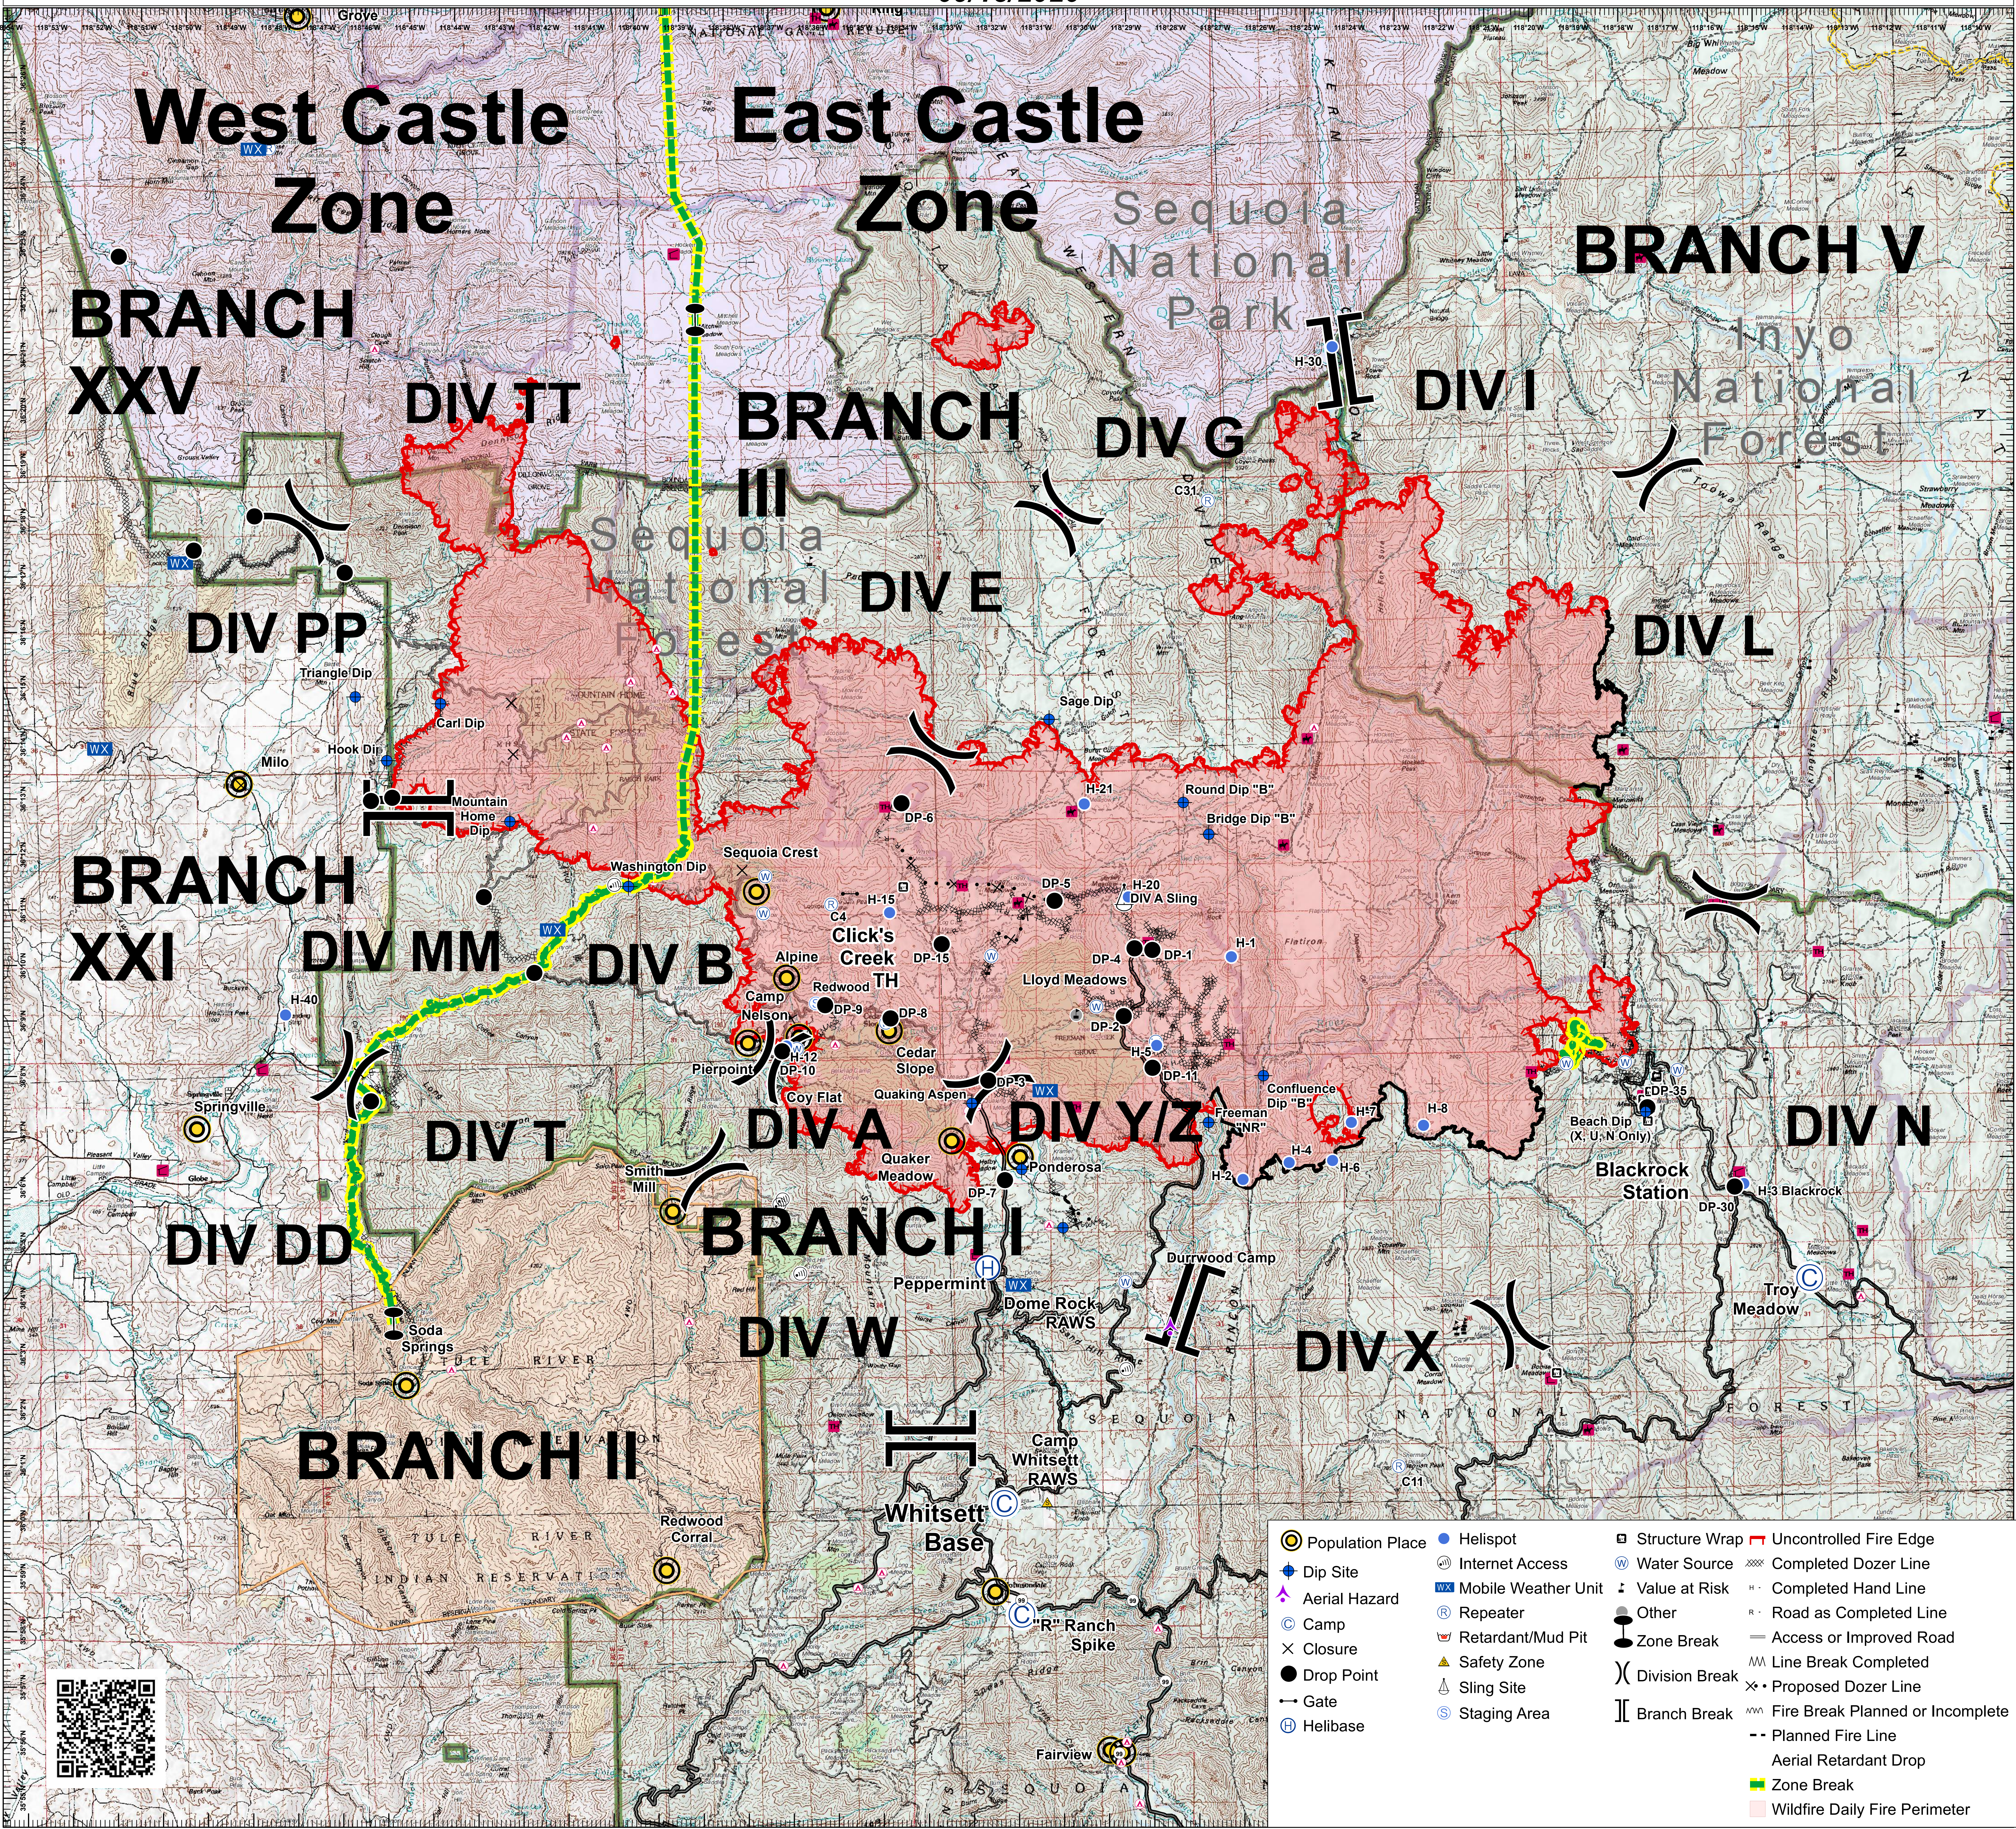

00.51 2 3 Miles

Datum: NAD 83

BRIEFING EAST CASTLE ZONE SEQUOIA COMPLEX CA-SQF-002622 09/18/2020

Castle - 128,072 Acres
Shotgun - 830 Acres

- Population Place
- Helispot
- Structure Wrap
- Uncontrolled Fire Edge
- Dip Site
- Internet Access
- Water Source
- Completed Dozer Line
- Aerial Hazard
- Mobile Weather Unit
- Value at Risk
- Completed Hand Line
- Camp
- Repeater
- Road as Completed Line
- Closure
- Retardant/Mud Pit
- Access or Improved Road
- Drop Point
- Safety Zone
- Line Break Completed
- Gate
- Sling Site
- Zone Break
- Fire Break Planned or Incomplete
- Staging Area
- Division Break
- Proposed Dozer Line
- Branch Break
- Aerial Retardant Drop
- Zone Break
- Wildfire Daily Fire Perimeter