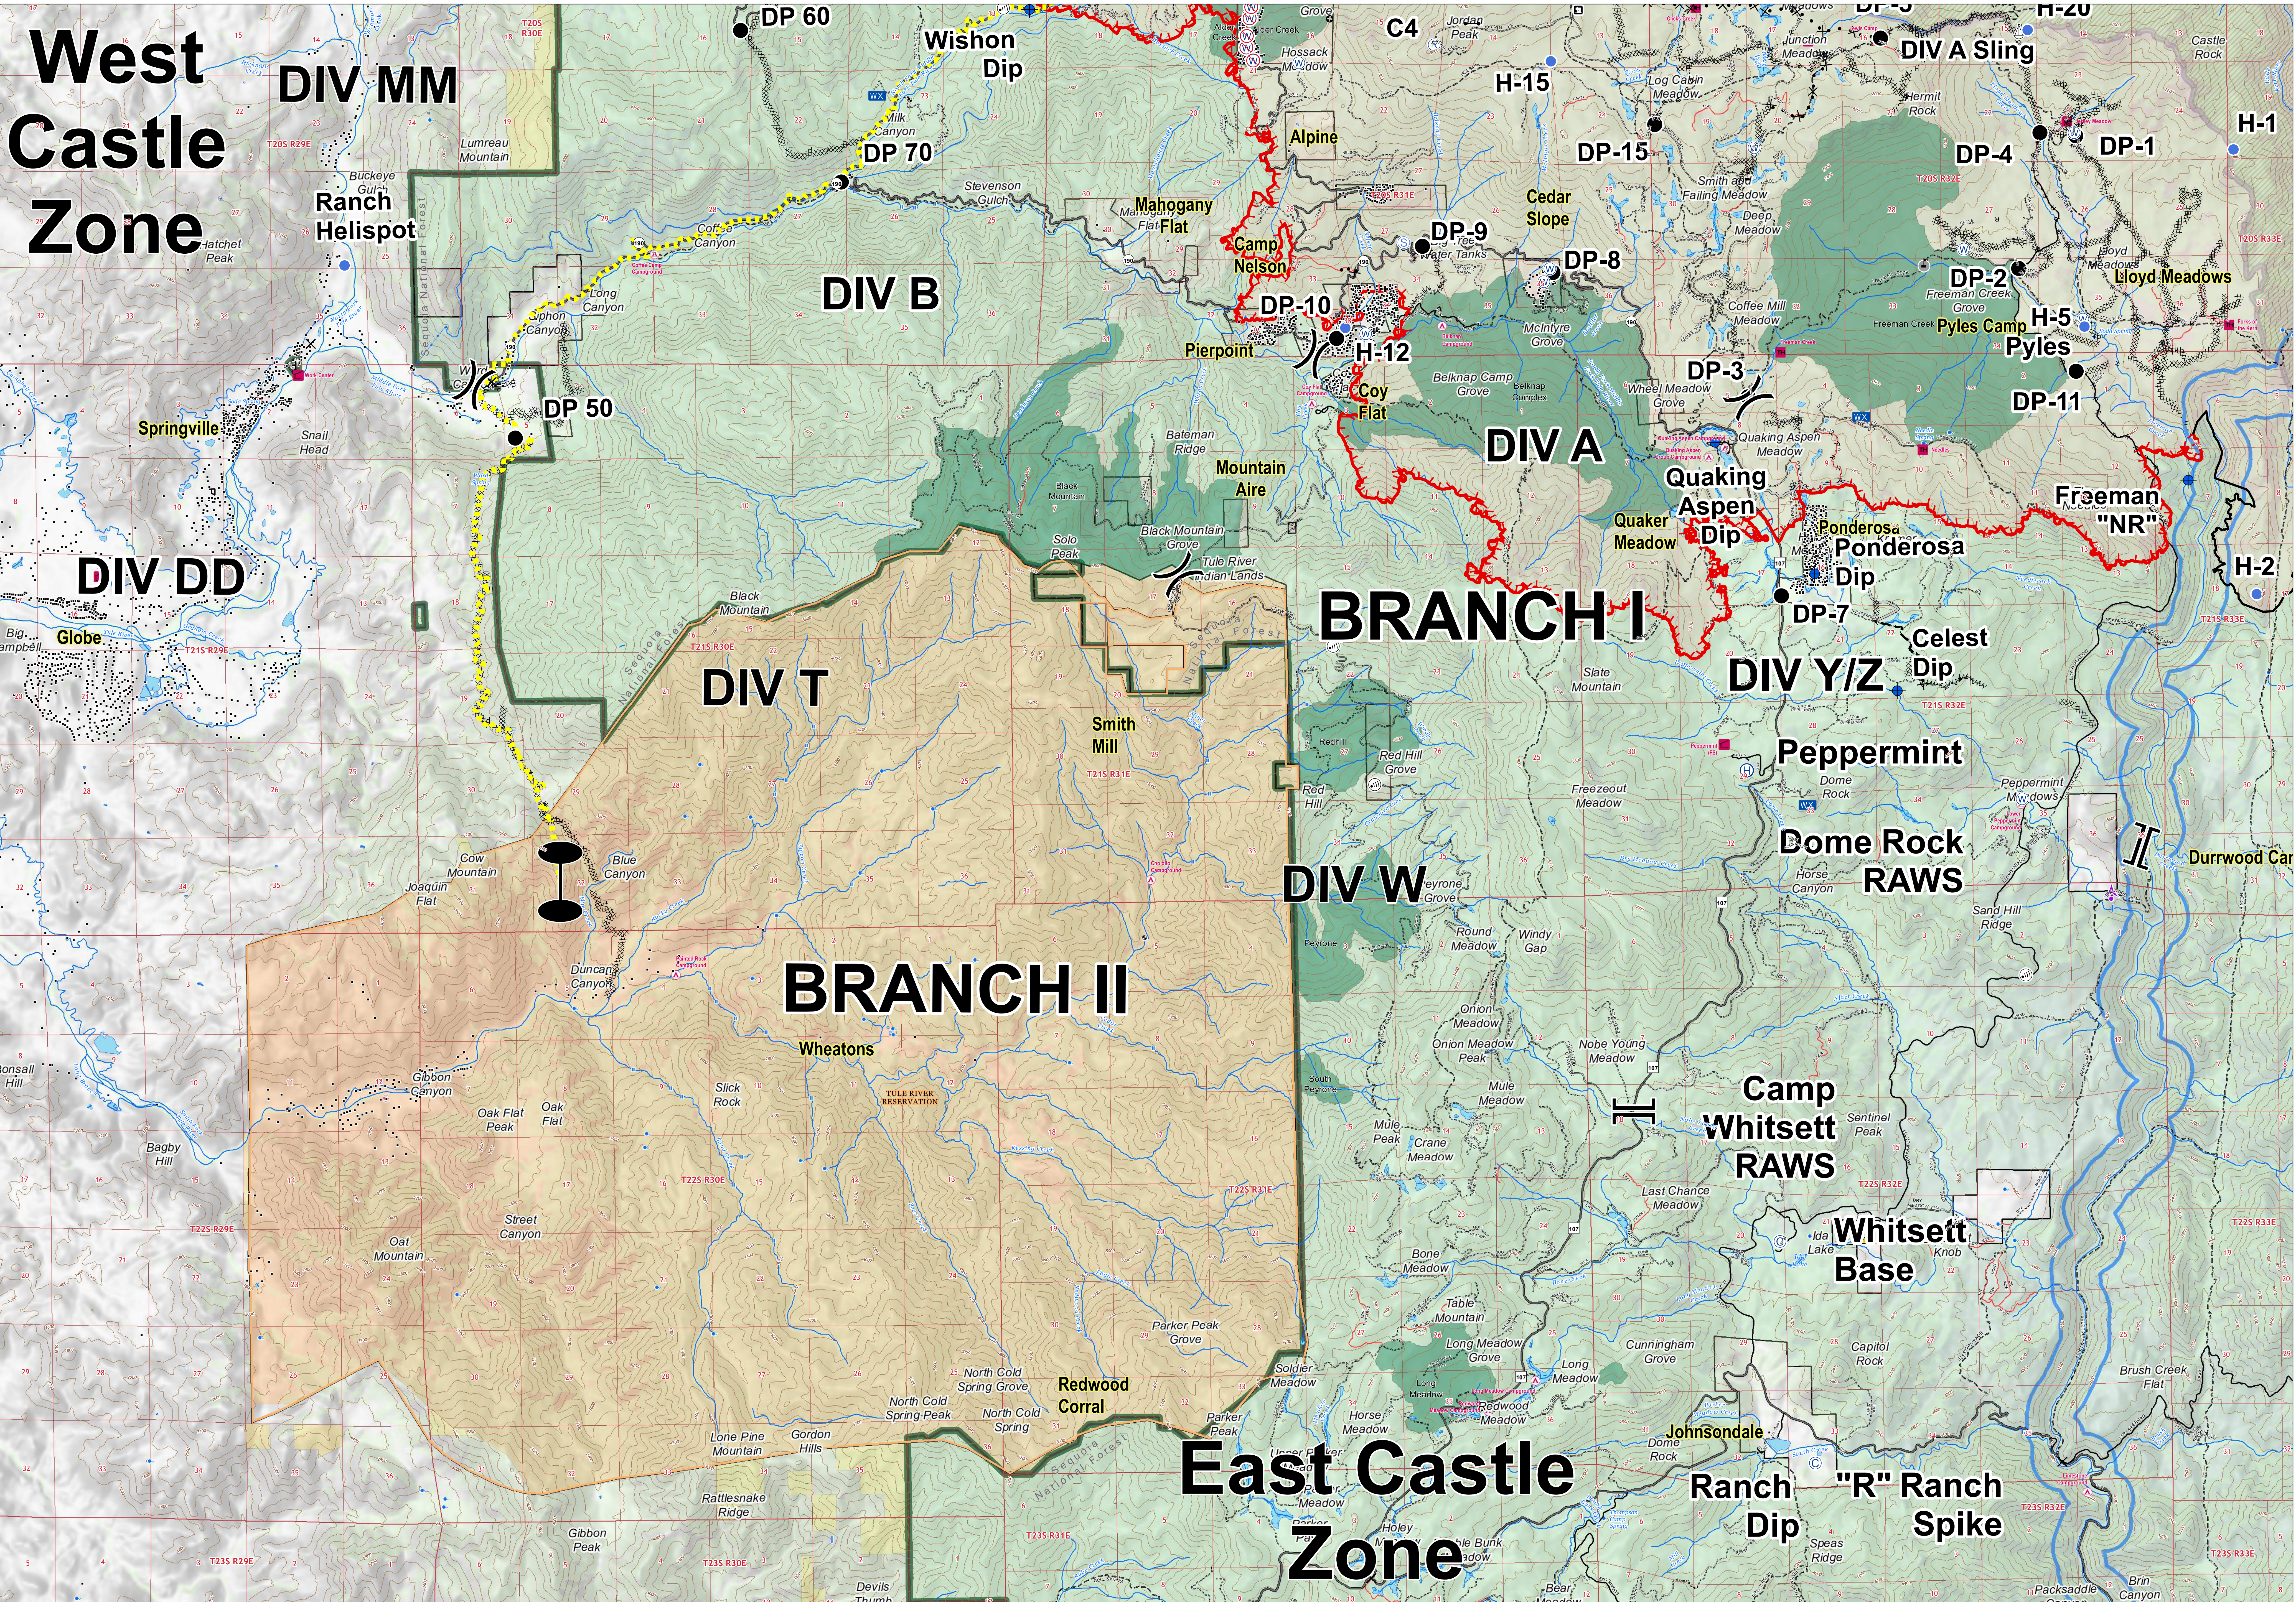

West Castle Zone

East Castle Zone

Castle Fire: 128,072 Acres
Shotgun Fire: 830 Acres

Datum: NAD 83
1:35,000

BRANCH I & II
EAST CASTLE ZONE
SEQUOIA COMPLEX
CA-SQF-002622
09/19/2020

- Dip Site
- Closure
- Drop Point
- Aerial Hazard
- Camp
- Helibase
- Helispot
- Internet Access
- Mobile Weather Unit
- Repeater
- Retardant/Mud Pit
- Sling Site
- Staging Area
- Structure Wrap
- Water Source
- Restricted Water Source
- Value at Risk
- Other
- Division Break
- Zone Break
- Branch Break
- Uncontrolled Fire Edge
- Contained Line
- Completed Dozer Line
- Wildfire Daily Fire Perimeter
- Private
- Fire Break Planned or Incomplete
- Planned Fire Line
- Other
- Access or Improved Road
- M/W Line Break Completed
- Proposed Dozer Line
- Fire Break Planned or Incomplete
- Other