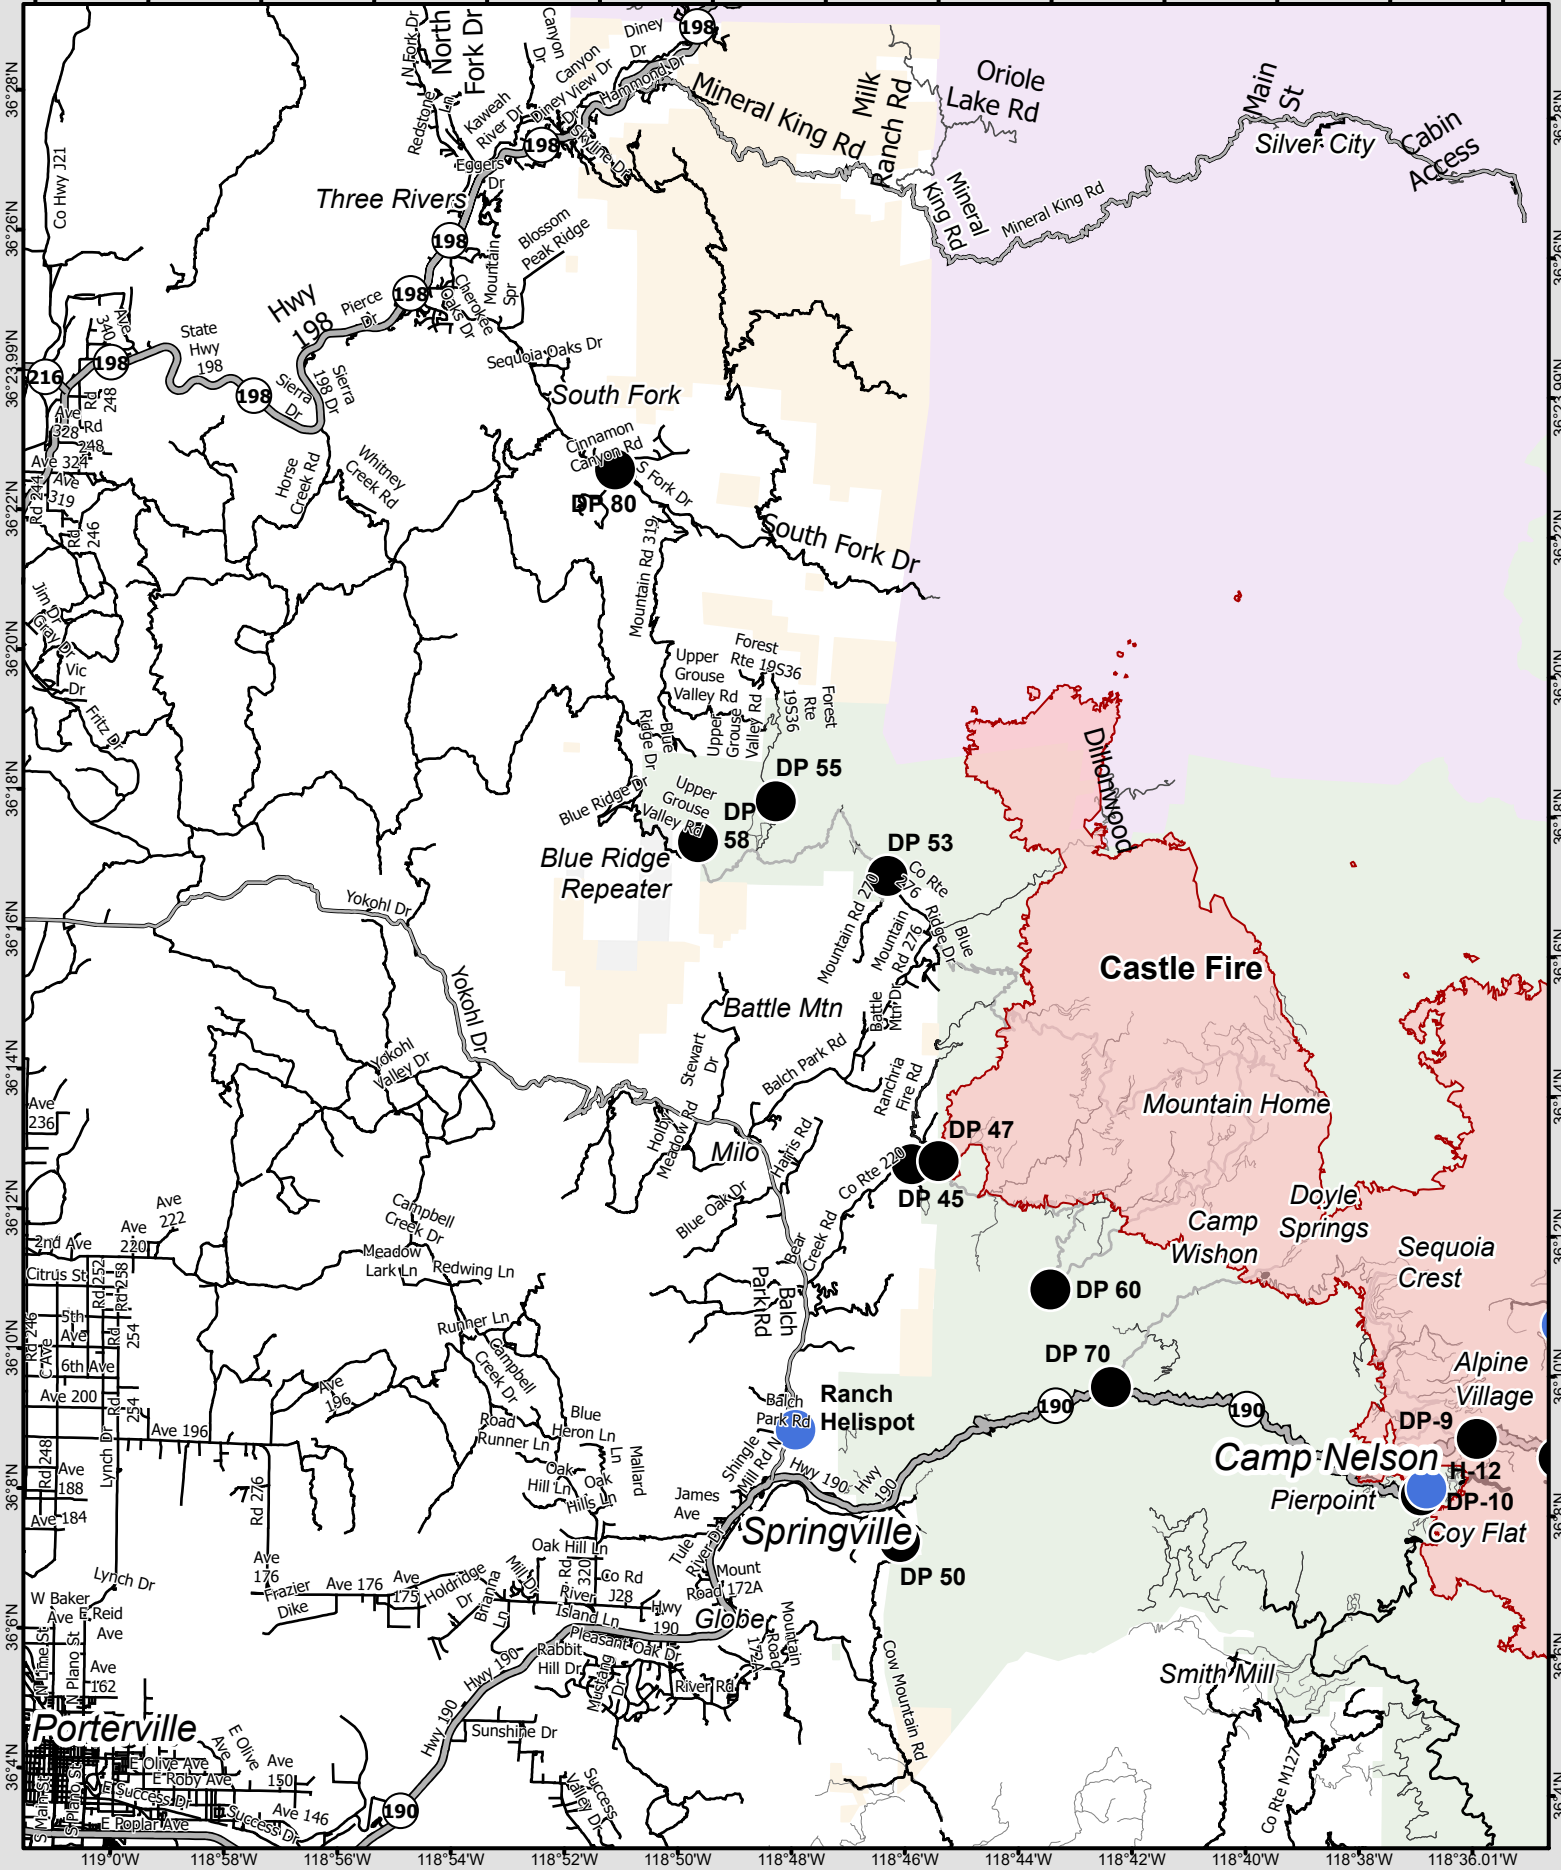

119°2'W 119°0'W 118°58'W 118°56'W 118°54'W 118°52'W 118°50'W 118°48'W 118°46'W 118°44'W 118°42'W 118°40'W 118°38'W 118°36.01'W

119°0'W 118°58'W 118°56'W 118°54'W 118°52'W 118°50'W 118°48'W 118°46'W 118°44'W 118°42'W 118°40'W 118°38'W 118°36.01'W

TRANSPORTATION
SQF Complex
Sept 19, 2020

West Zone Transportation

SQF Complex

CA-SQF-002541

1:200,000
IMT6 GISS
9/19/2020 @ 16:16

TRANSPORTATION
SQF Complex
Sept 19, 2020