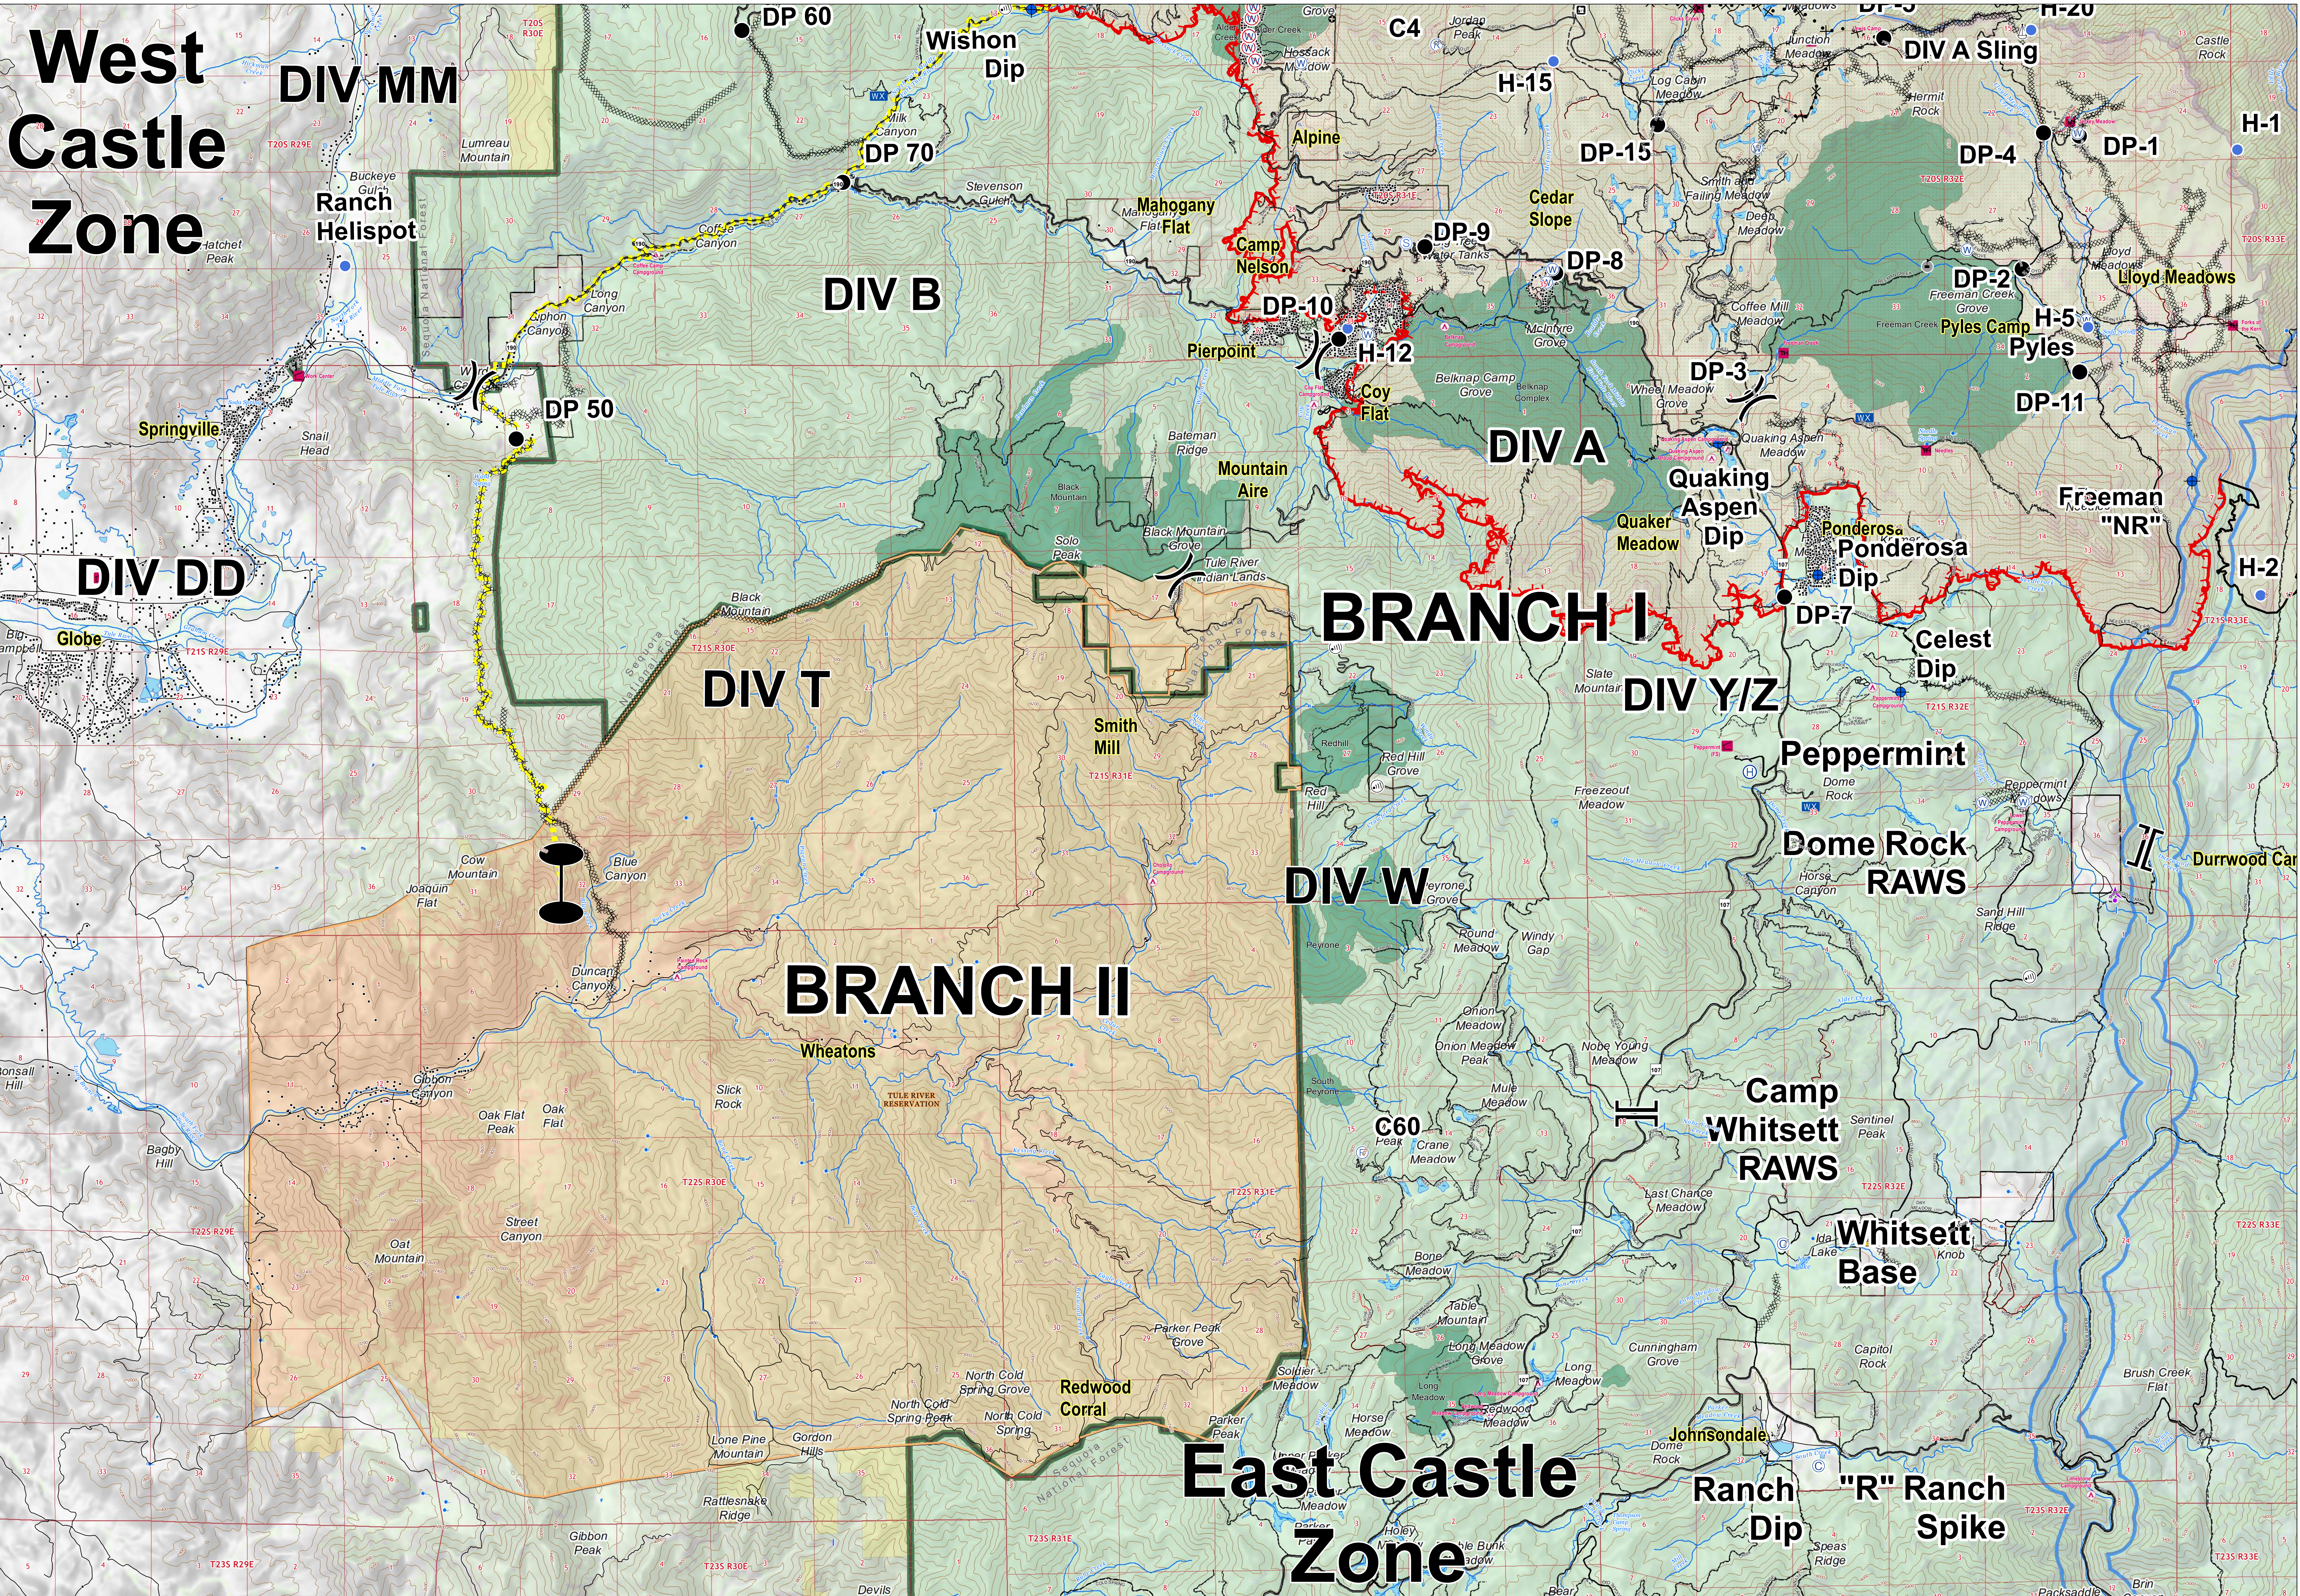

West Castle Zone

East Castle Zone

Castle Fire: 134,970 Acres
Shotgun Fire: 832 Acres

USDA FOREST SERVICE
NATIONAL SYSTEM OF PUBLIC LANDS

Datum: NAD 83
1:35,000

0 0.5 1 2 3 4 Miles

BRANCH I & II
EAST CASTLE ZONE
SEQUOIA COMPLEX
CA-SQF-002622
09/20/2020

- Dip Site
- Closure
- Helipoint
- Retardant/Mud Pit
- Water Source
- Sling Site
- Staging Area
- Structure Wrap
- Uncontrolled Fire Edge
- Wildfire Daily Fire Perimeter
- Private
- MMW Line Break Completed
- Proposed Dozer Line
- Fire Break Planned or Incomplete
- Planned Fire Line
- Other