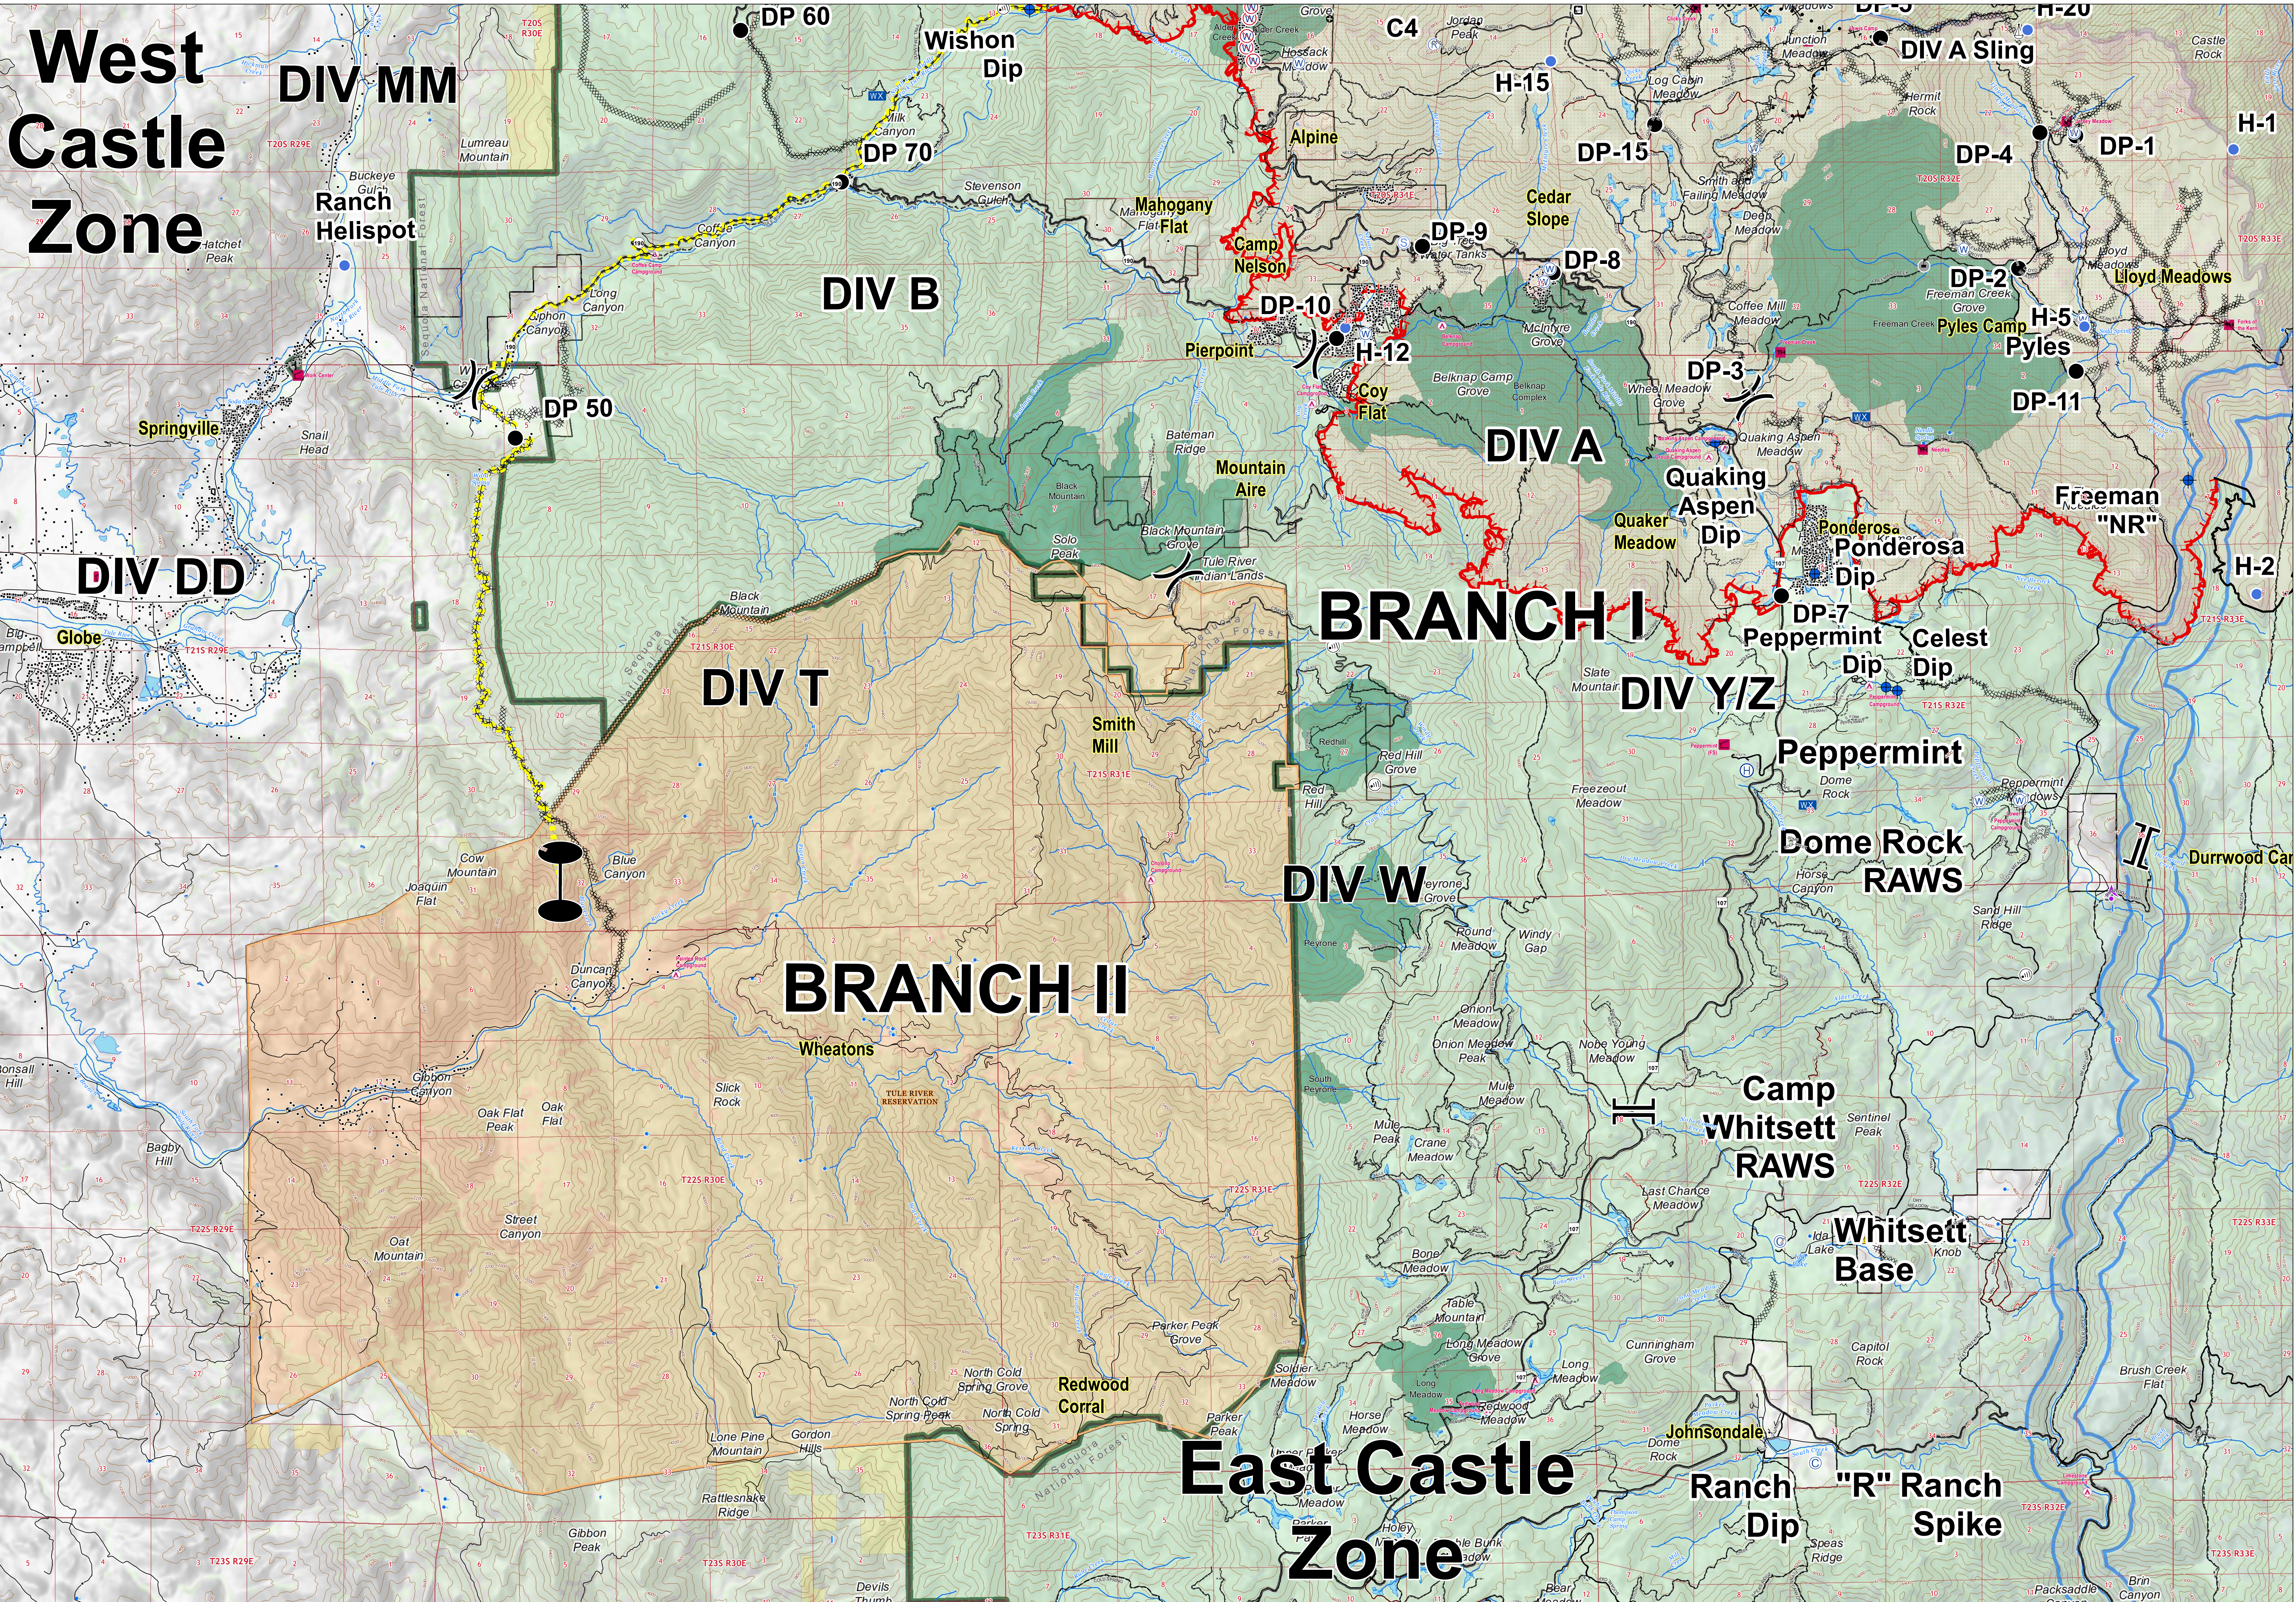

West Castle Zone

East Castle Zone

Castle Fire: 132,658 Acres
Shotgun Fire: 830 Acres

Datum: NAD 83
1:35,000

BRANCH I & II
EAST CASTLE ZONE
SEQUOIA COMPLEX
CA-SQF-002622
09/20/2020

Dip Site	Closure	Helispot	Retardant/Mud Pit	Water Source	Division Break	Branch Break	Uncontrolled Fire Edge	M/W Line Break Completed
Aerial Hazard	Drop Point	Internet Access	Sling Site	Restricted Water Source	Zone Break	Wildfire Daily Fire Perimeter	Completed Dozer Line	Proposed Dozer Line
Camp	Gate	Mobile Weather Unit	Staging Area	Value at Risk	Private	Fire Break Planned or Incomplete	Planned Fire Line	Other
Helibase	Repeater	Structure Wrap	Other	Other	Other	Other	Other	Other
						R - R Road as Completed Line	Access or Improved Road	