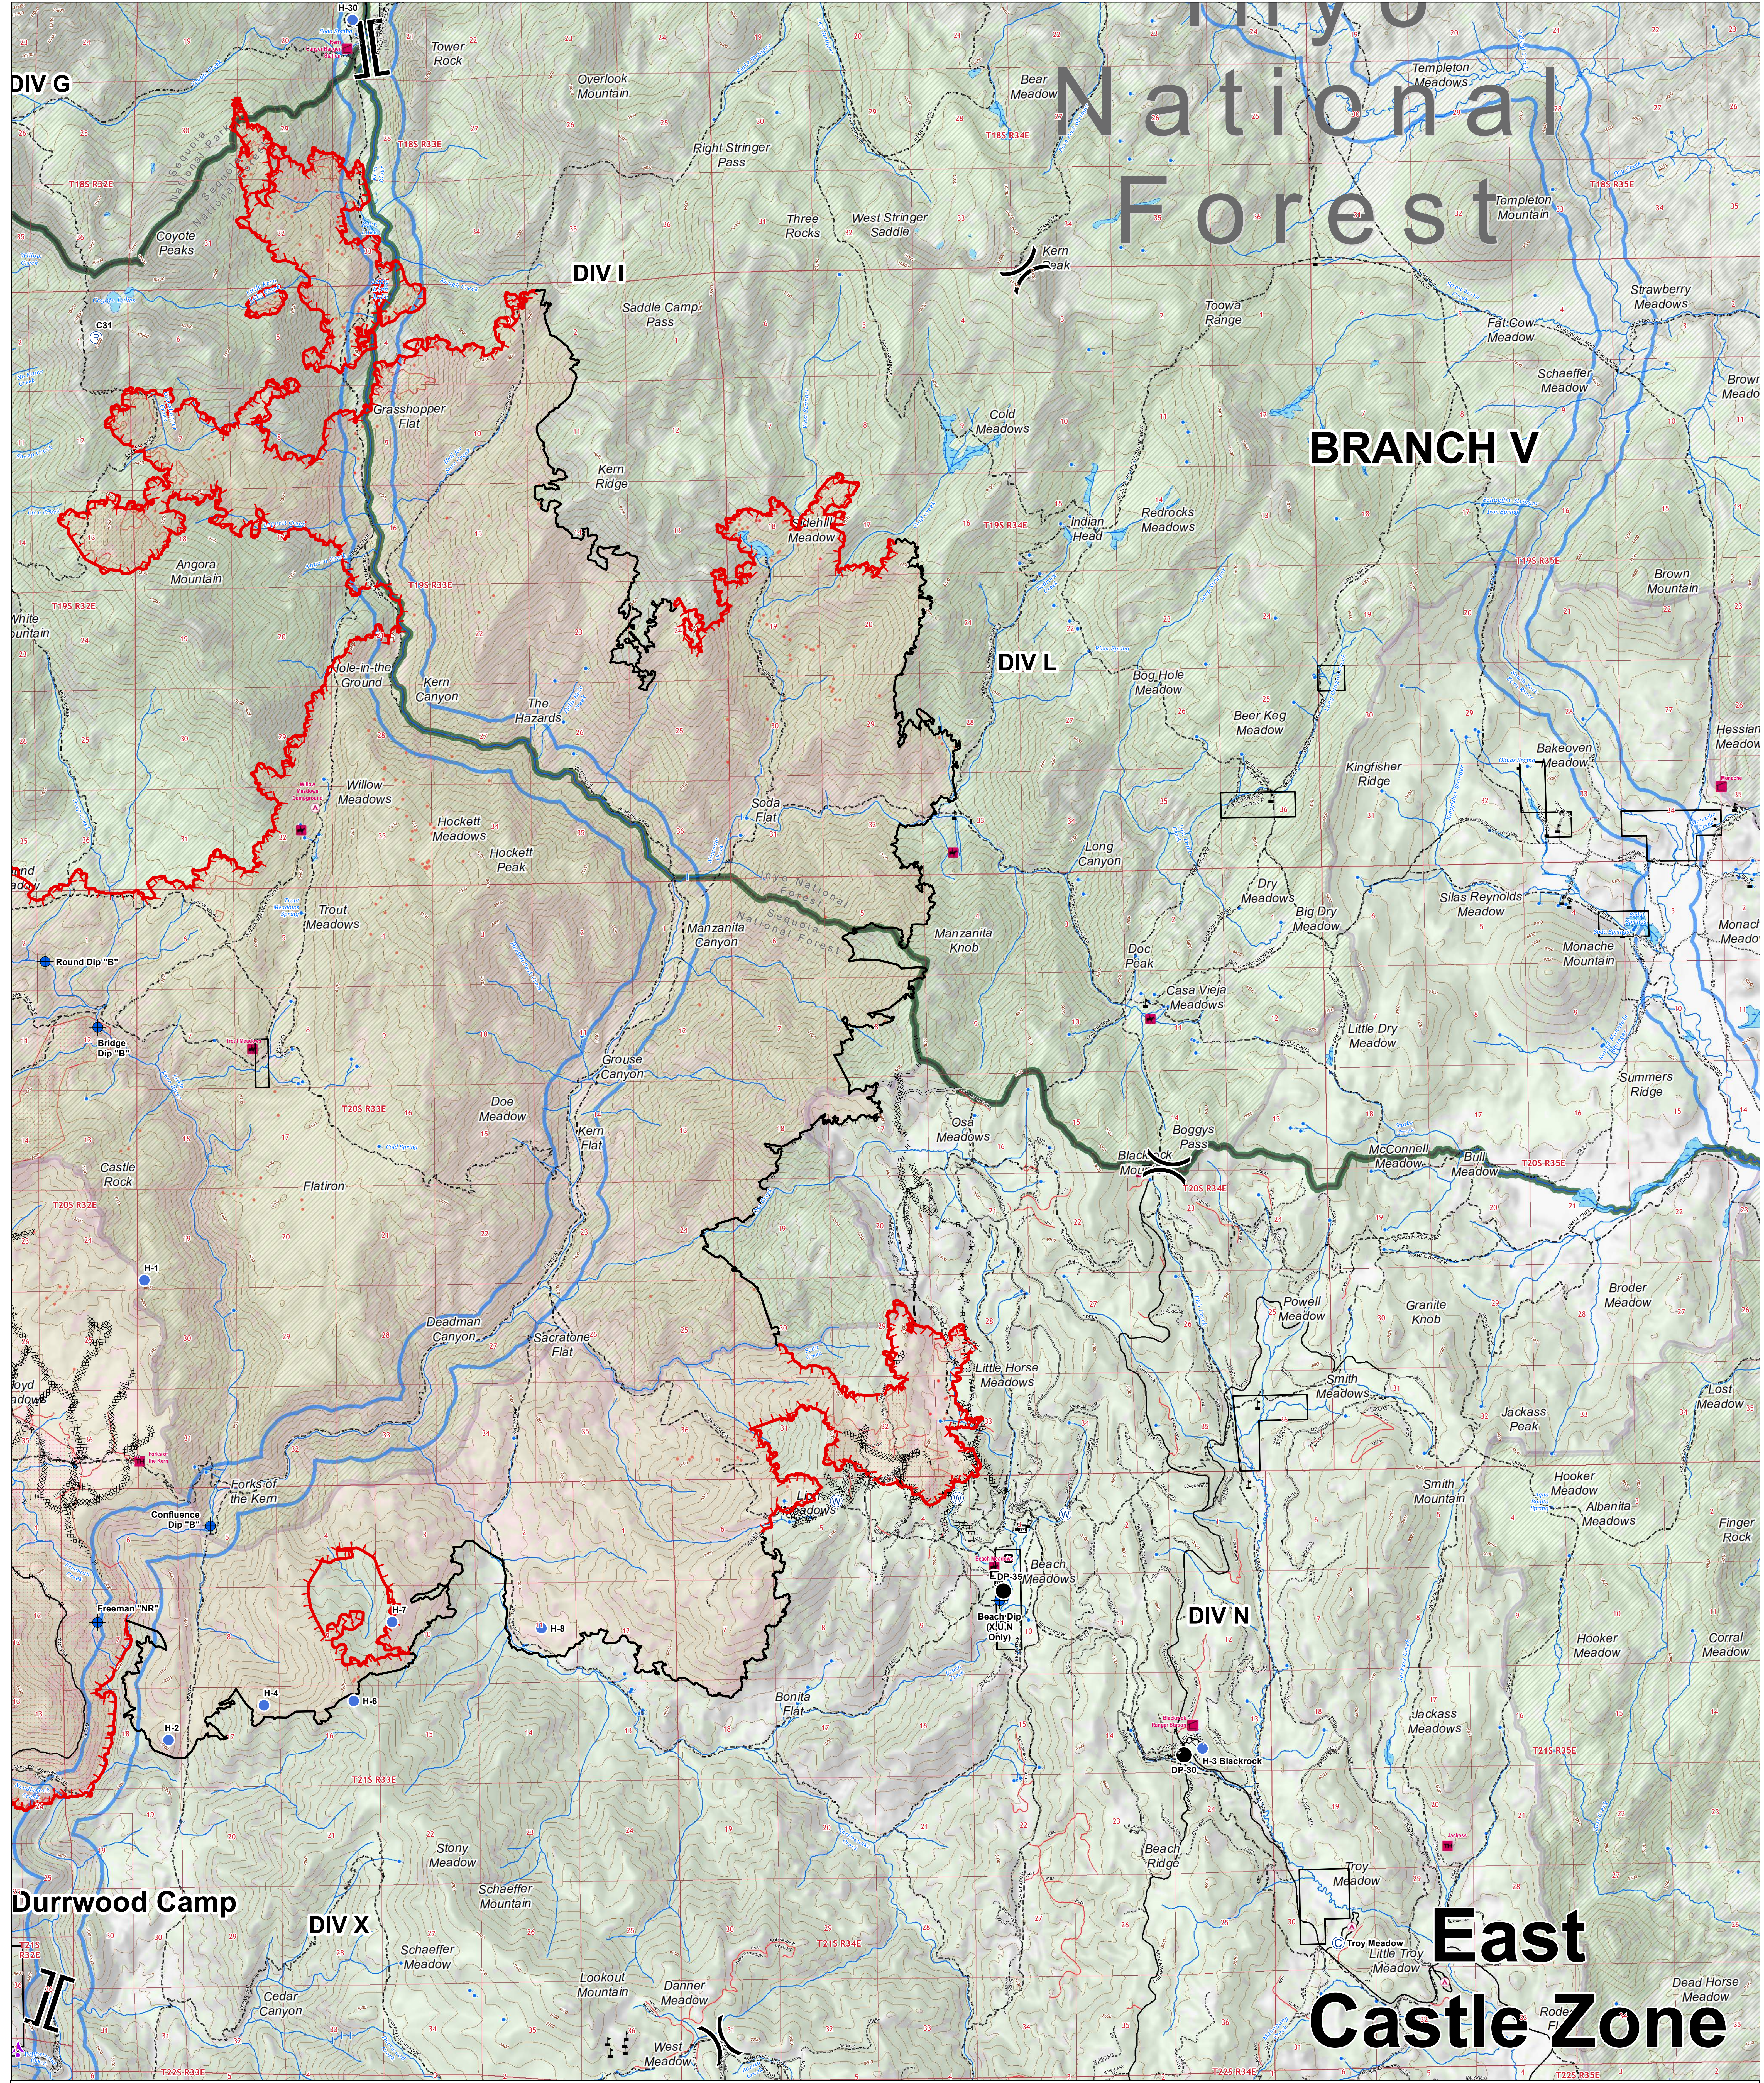

# Sequoia National Forest

## BRANCH V

## East Castle Zone

Castle Fire: 136,675 Acres  
Shotgun Fire: 833 Acres

**BRANCH V**  
**SEQUOIA COMPLEX**  
**EAST CASTLE ZONE**  
**CA-SQF-002622**  
**09/21/2020**

- Dip Site
- Aerial Hazard
- Camp
- Drop Point
- Helispot
- Repeater
- Structure Wrap
- Water Source
- Value at Risk
- Wildfire Daily Fire Perimeter
- Uncontrolled Fire Edge
- Contained Line
- Completed Dozer Line
- Completed Hand Line
- Road as Completed Line
- Access or Improved Road
- MWWW Line Break Completed
- Planned Fire Line
- Aerial Retardant Drop
- Division Break
- Branch Break
- Private
- IR Isolated Heat Source
- IR Intense Heat
- IR Scattered Heat