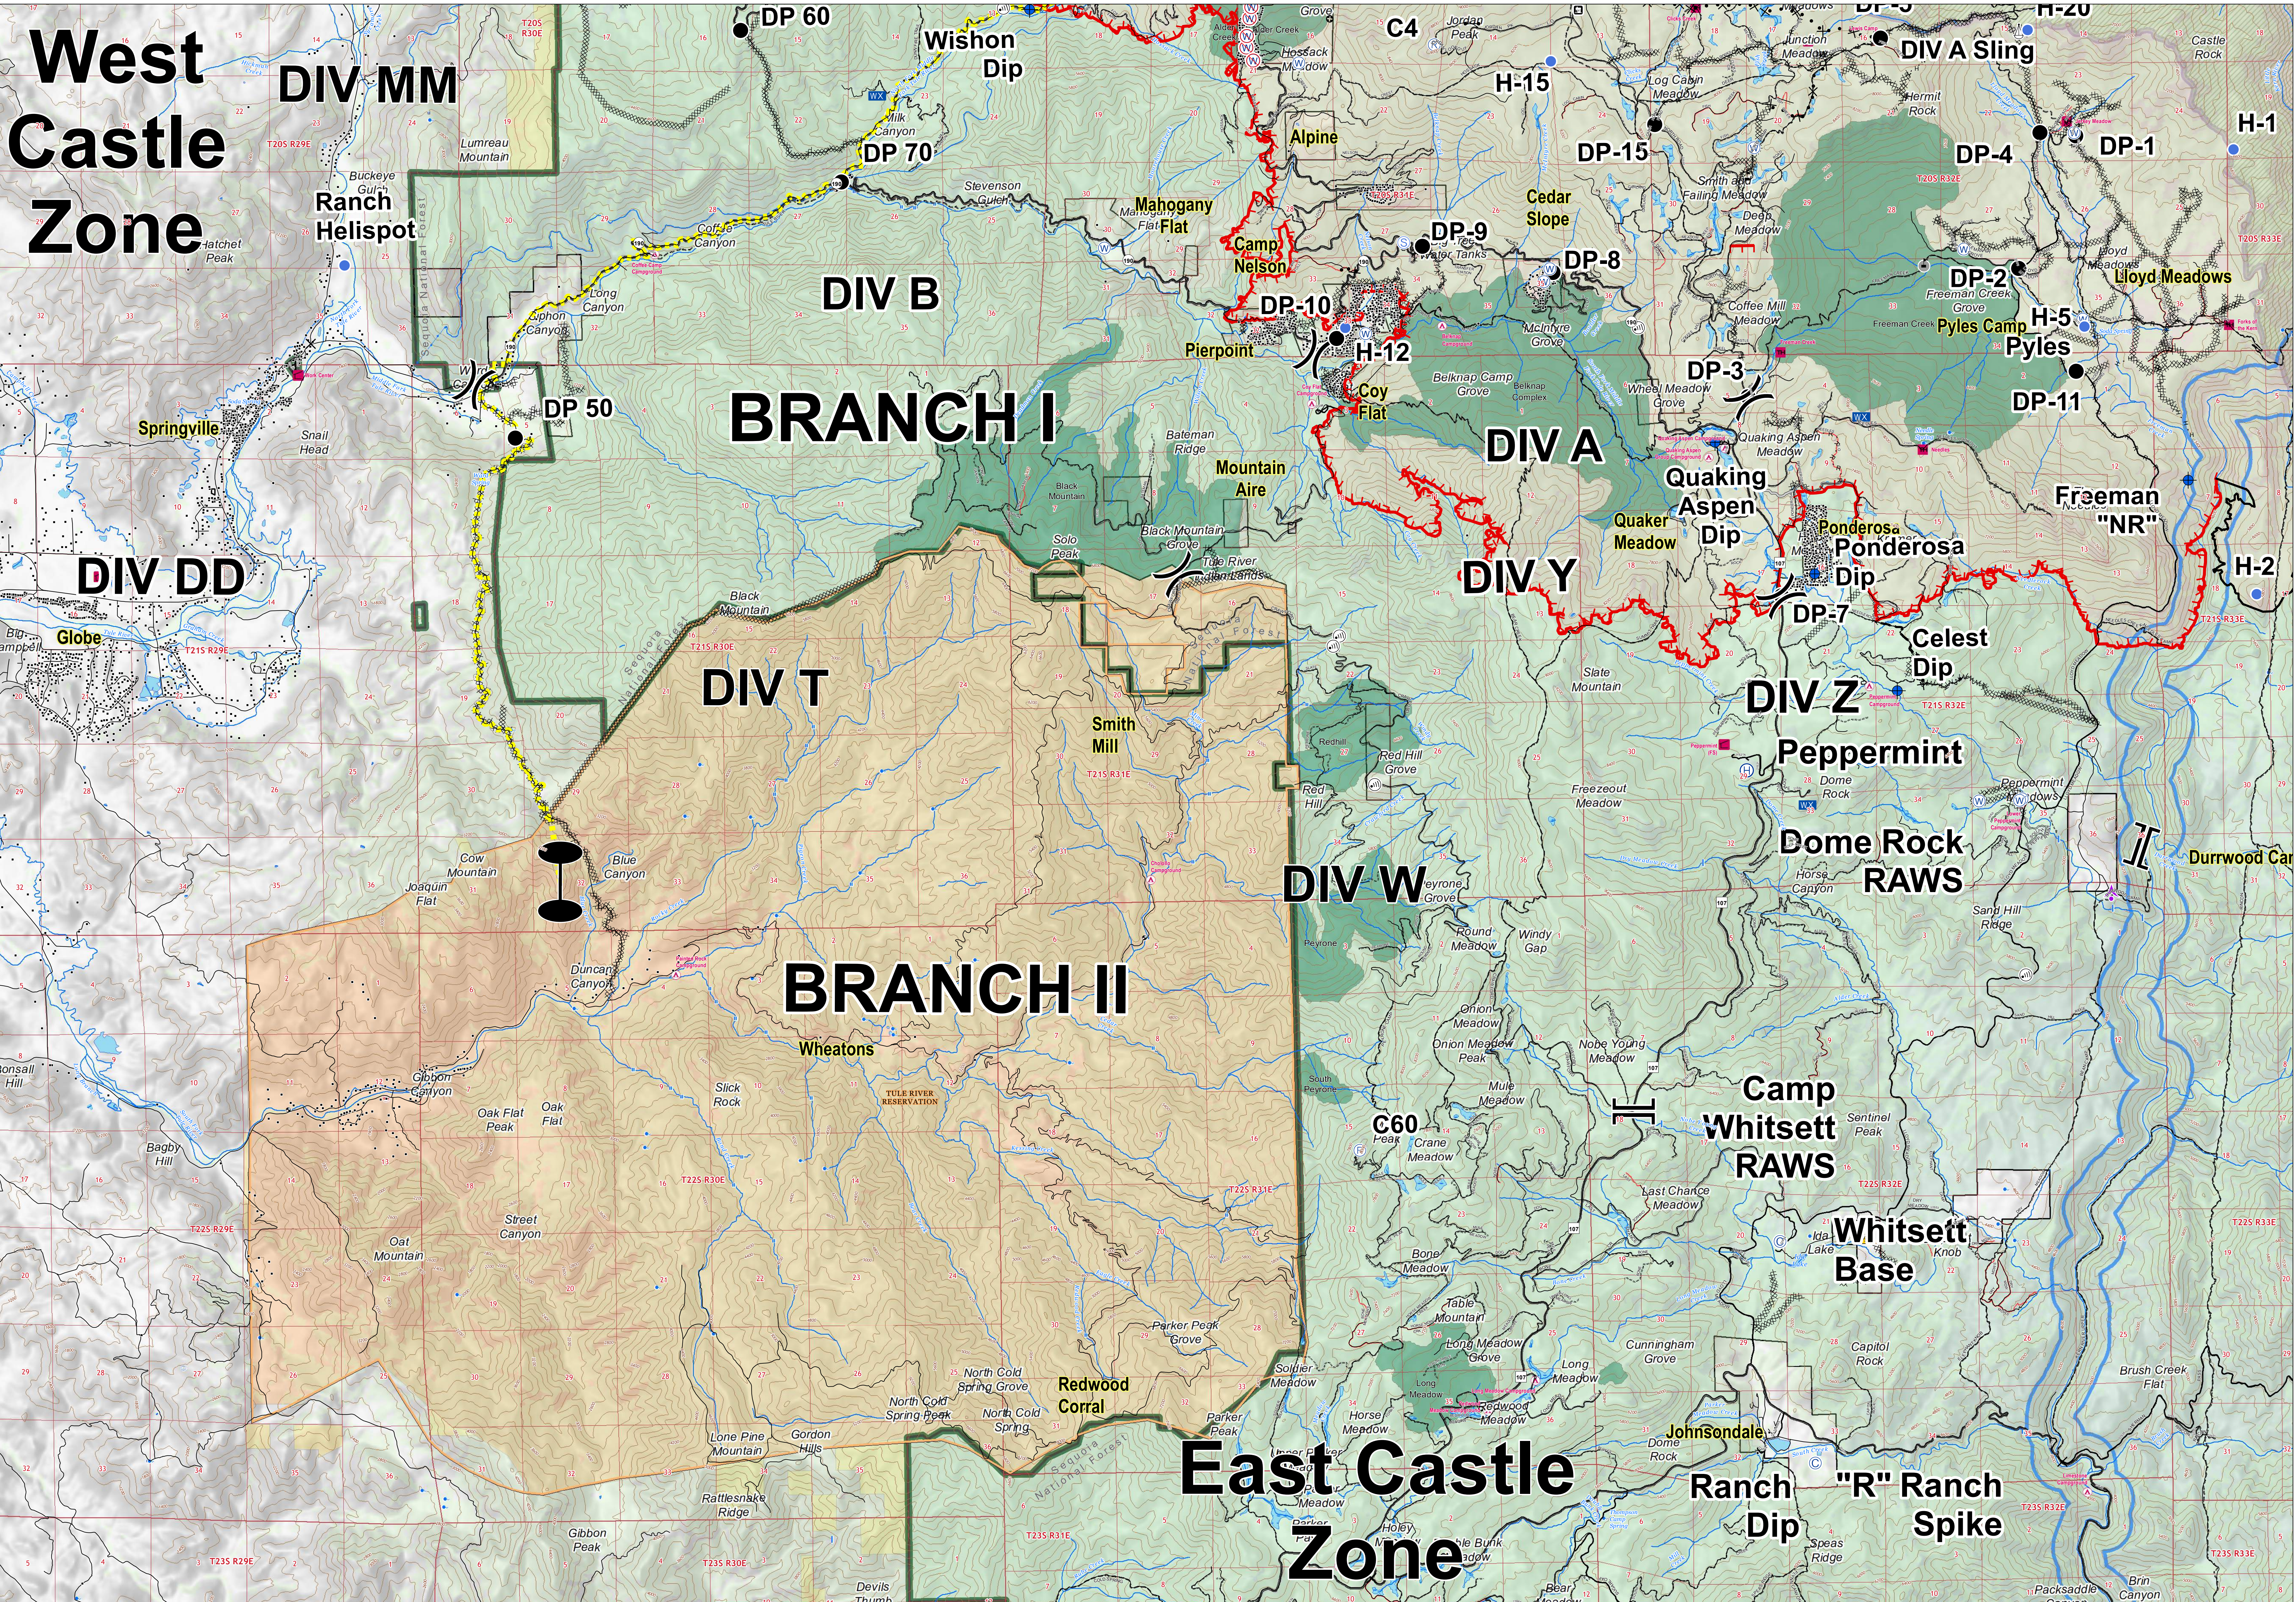

# West Castle Zone

# East Castle Zone

Castle Fire: 134,970 Acres  
Shotgun Fire: 832 Acres

US Forest Service  
Department of Agriculture

0 0.5 1 2 3 4 Miles

Datum: NAD 83  
1:35,000

**BRANCH I & II**  
**EAST CASTLE ZONE**  
**SEQUOIA COMPLEX**  
**CA-SQF-002622**  
**09/21/2020**

Dip Site	Closure	Helispot	Retardant/Mud Pit	Water Source	Division Break	Branch Break	Uncontrolled Fire Edge	M/W Line Break Completed
Aerial Hazard	Drop Point	Internet Access	Sling Site	Restricted Water Source	Zone Break	Wildfire Daily Fire Perimeter	Completed Dozer Line	Proposed Dozer Line
Camp	Gate	Mobile Weather Unit	Staging Area	Value at Risk	Private	Fire Break Planned or Incomplete	Planned Fire Line	Other
Helibase	Repeater	Structure Wrap	Other	Other	Other	Other	Other	Other

Access or Improved Road