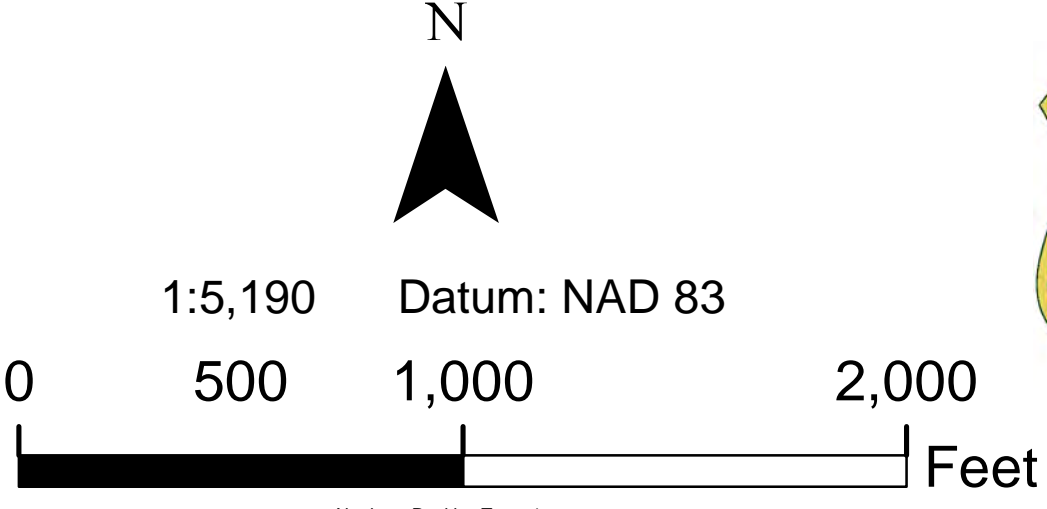

DIV Y

DIV Z

Ponderosa Dip

Celest Dip

Peppermint

DP-7

STRUCTURES

Ponderosa

EAST CASTLE ZONE - SEQUOIA COMPLEX

CA-SQF-002622

09/21/2020

Perimeter as of 20200920 @ 2200 hrs

Castle: 136,675

- Drop Point
- Gate
- ⊕ Helibase
- Dip Site
- ⌋ Division Break
- Uncontrolled Fire Edge
- ▭ Wildfire Daily Fire Perimeter
- Address Points